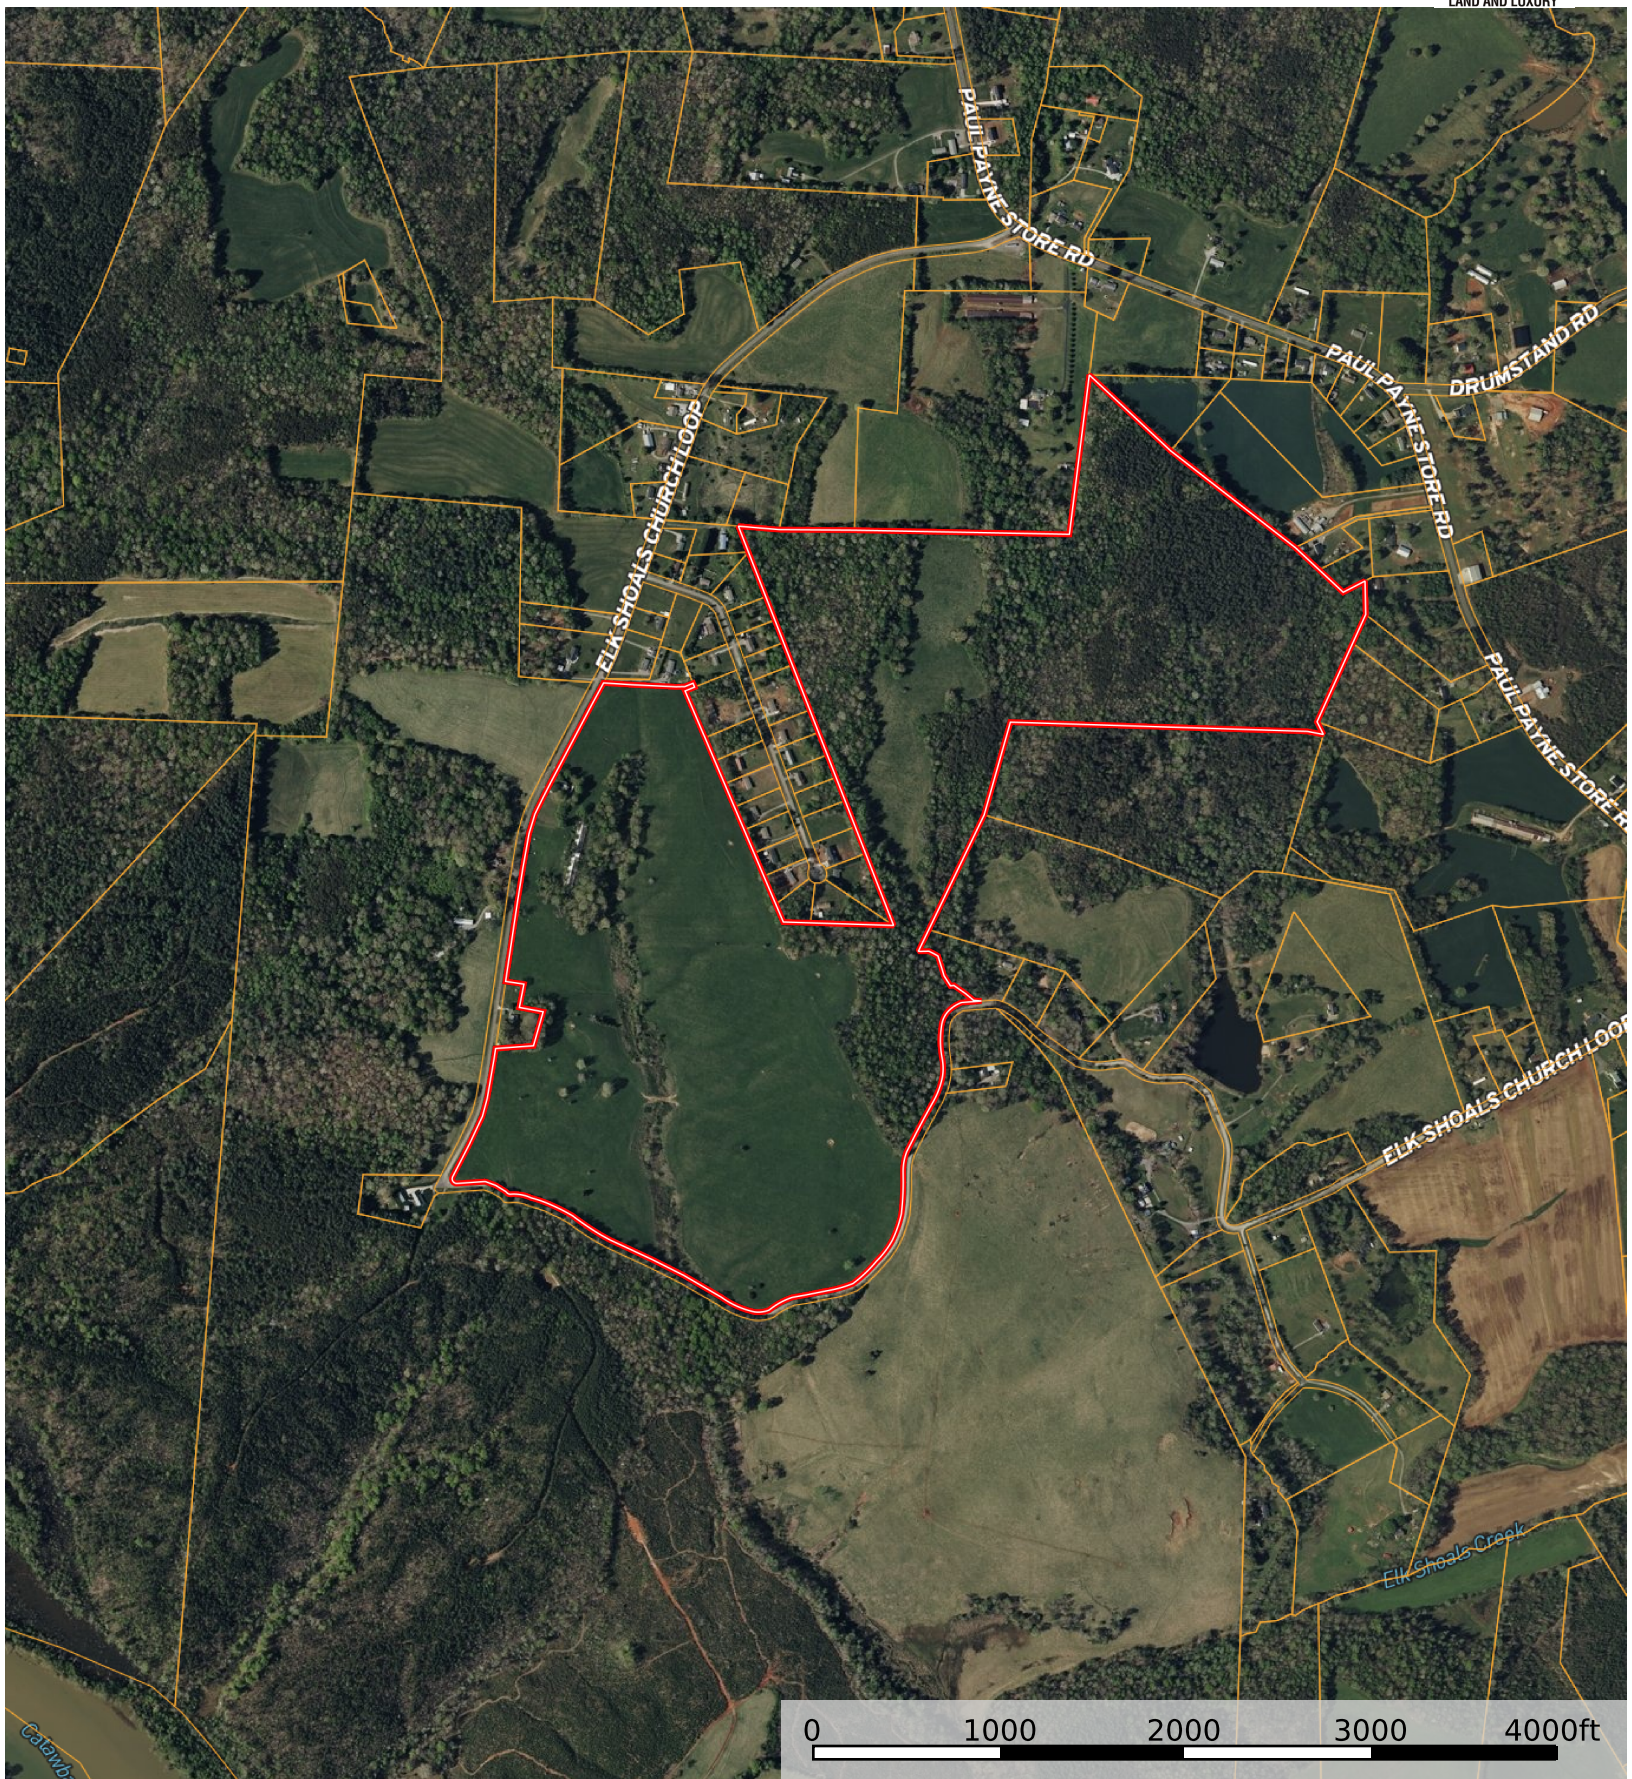

795 Elk Shoals Church Lp
North Carolina, AC +/-

 Boundary