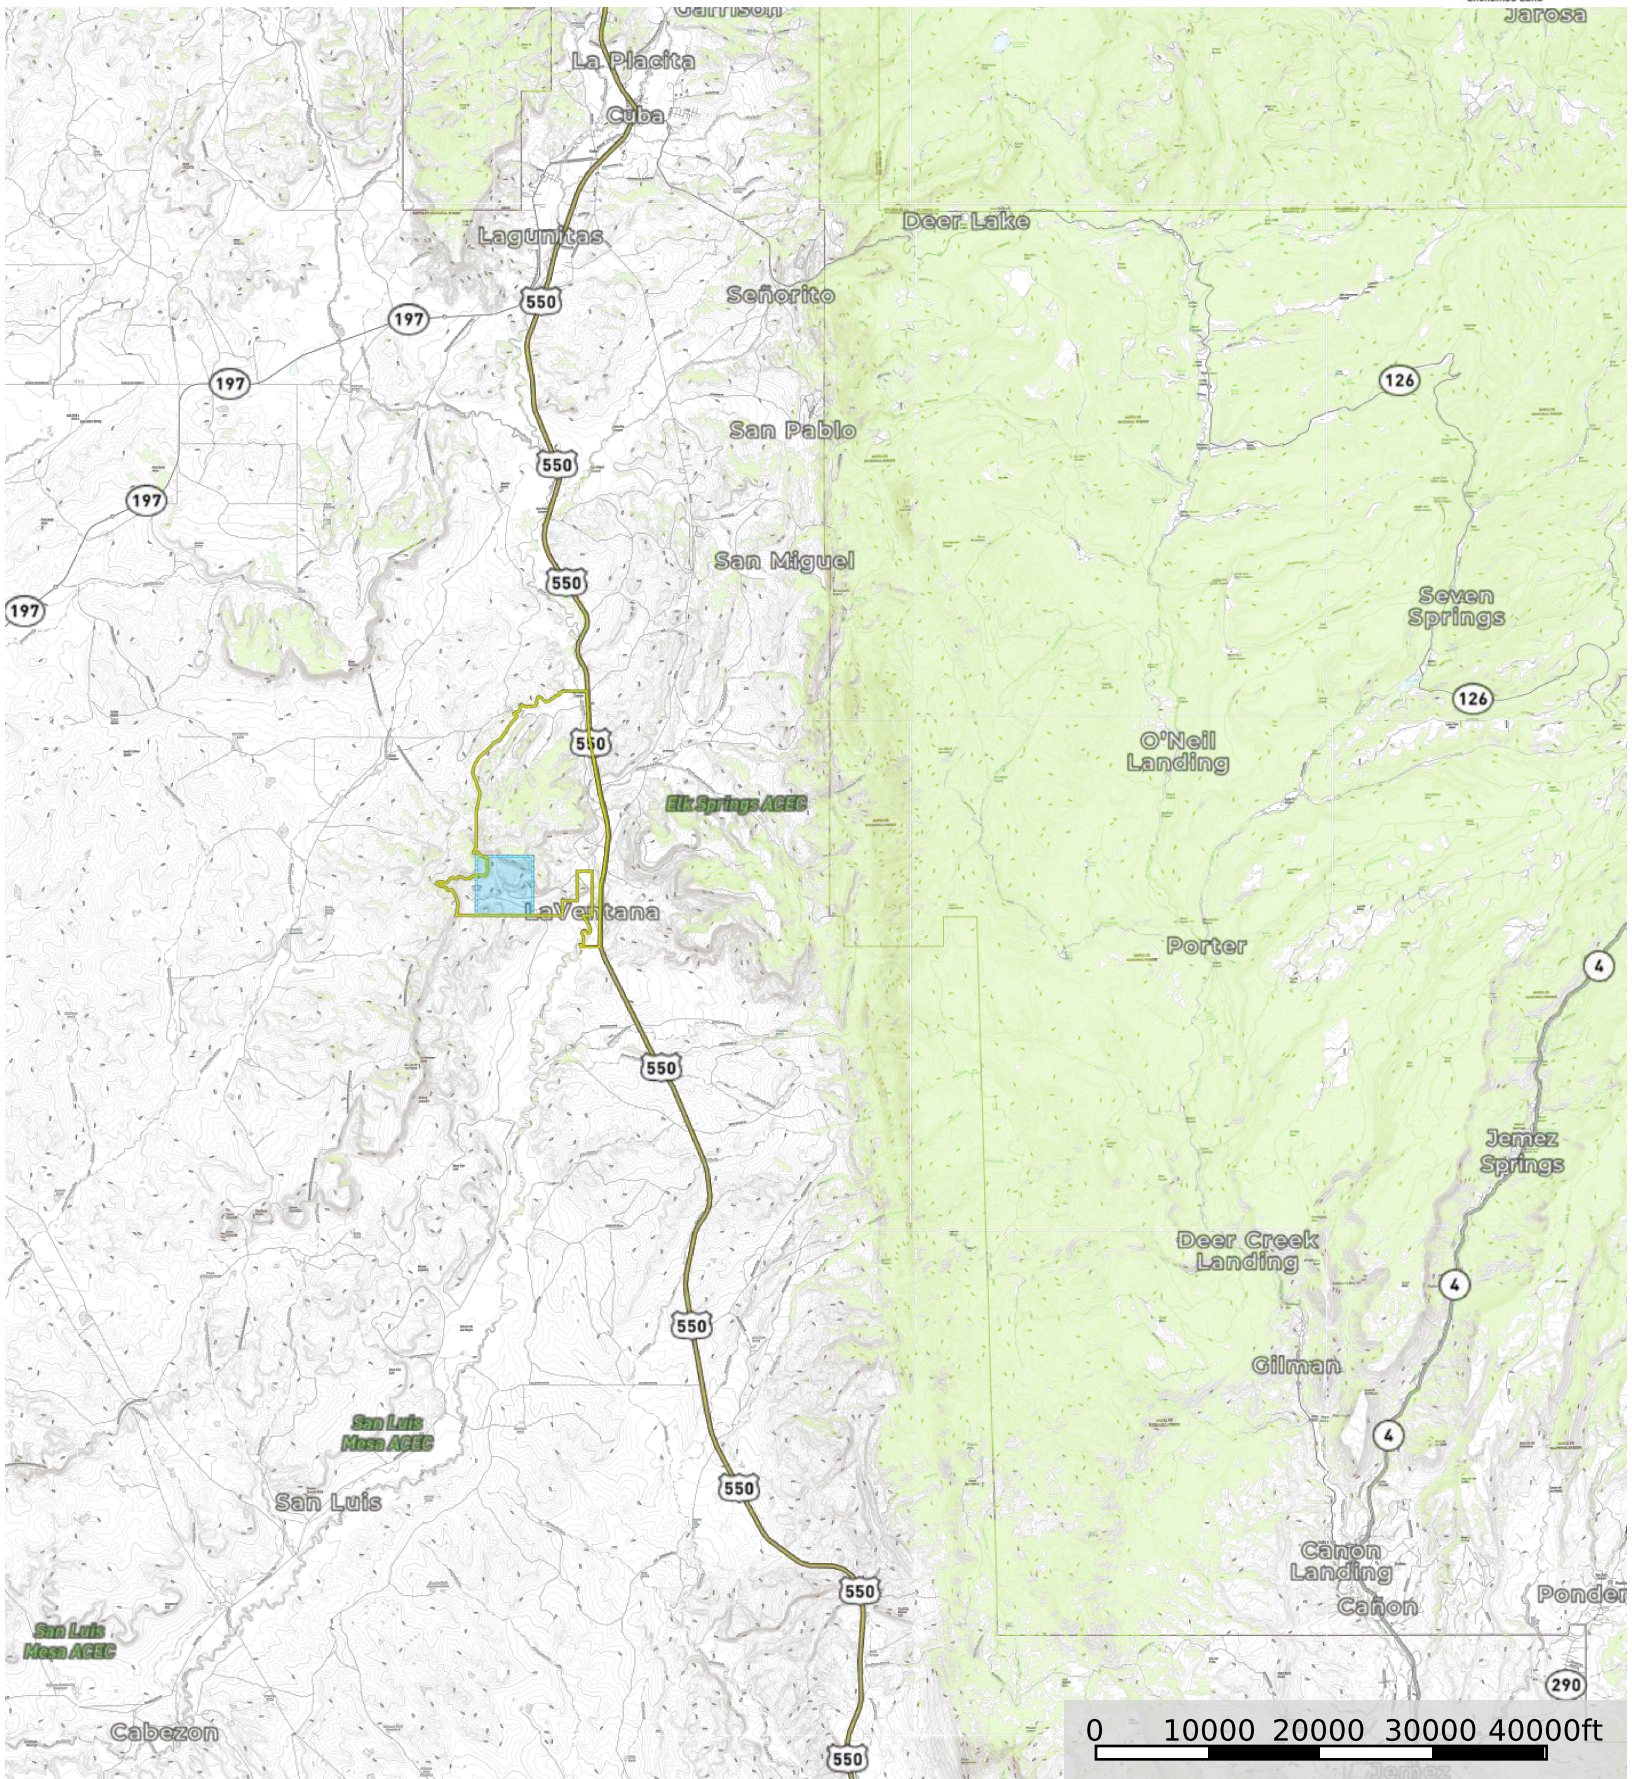

Padilla ranch

Sandoval County, New Mexico, AC +/-

- BLM Grazing Permit
- NM state Boundary 1