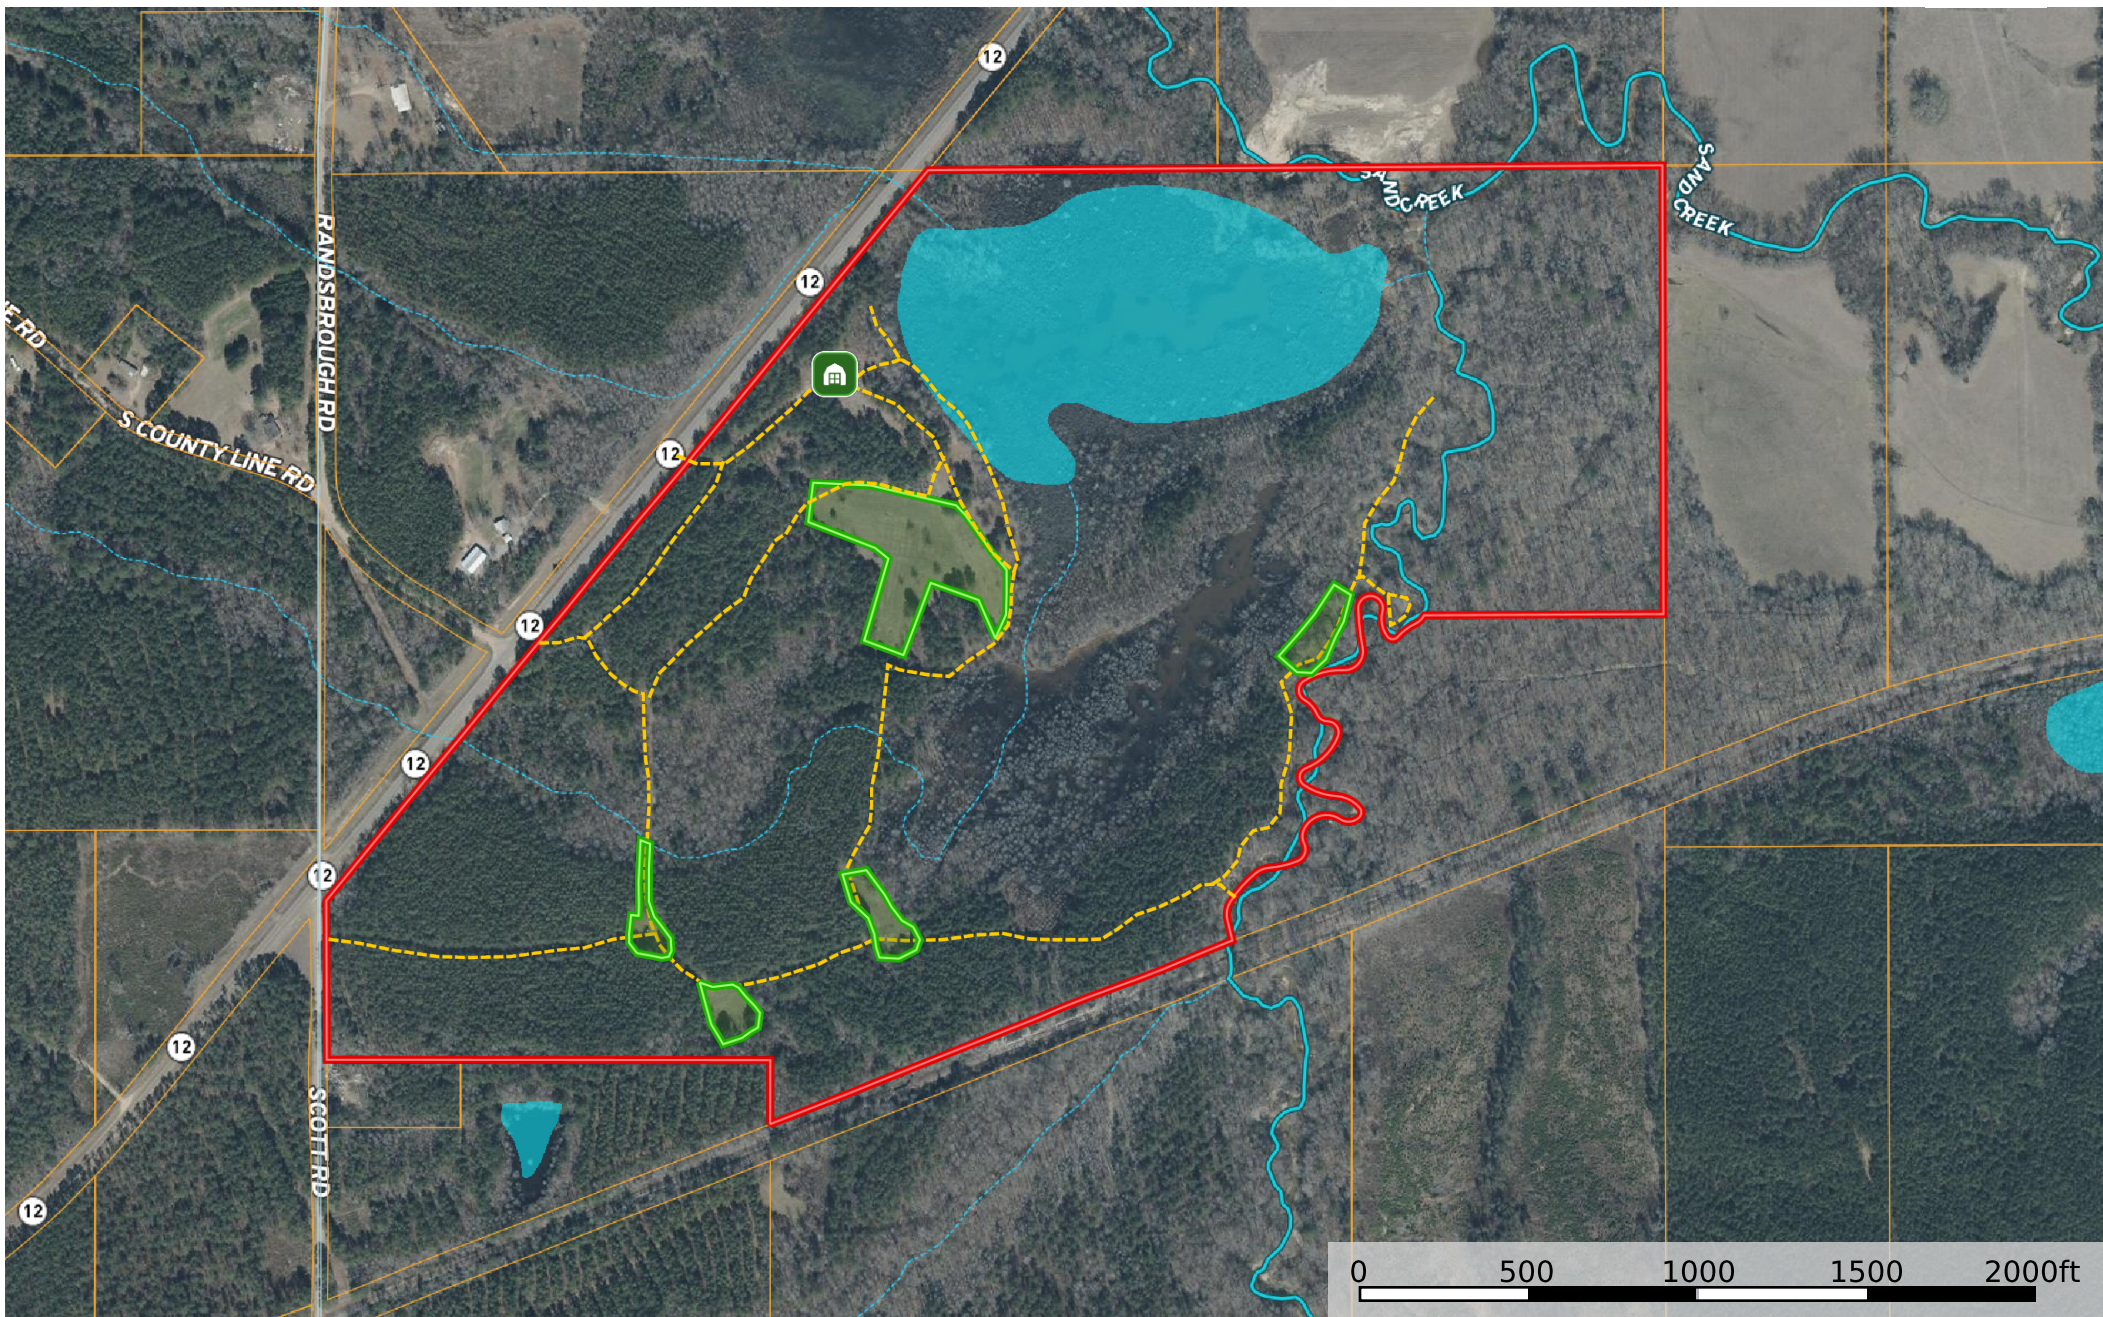

155.76 acres- Oktibbeha County Mississippi, AC +/-

- Shed / Shack
- Road / Trail
- Boundary 1
- Boundary
- Stream, Intermittent
- River/Creek
- Water Body