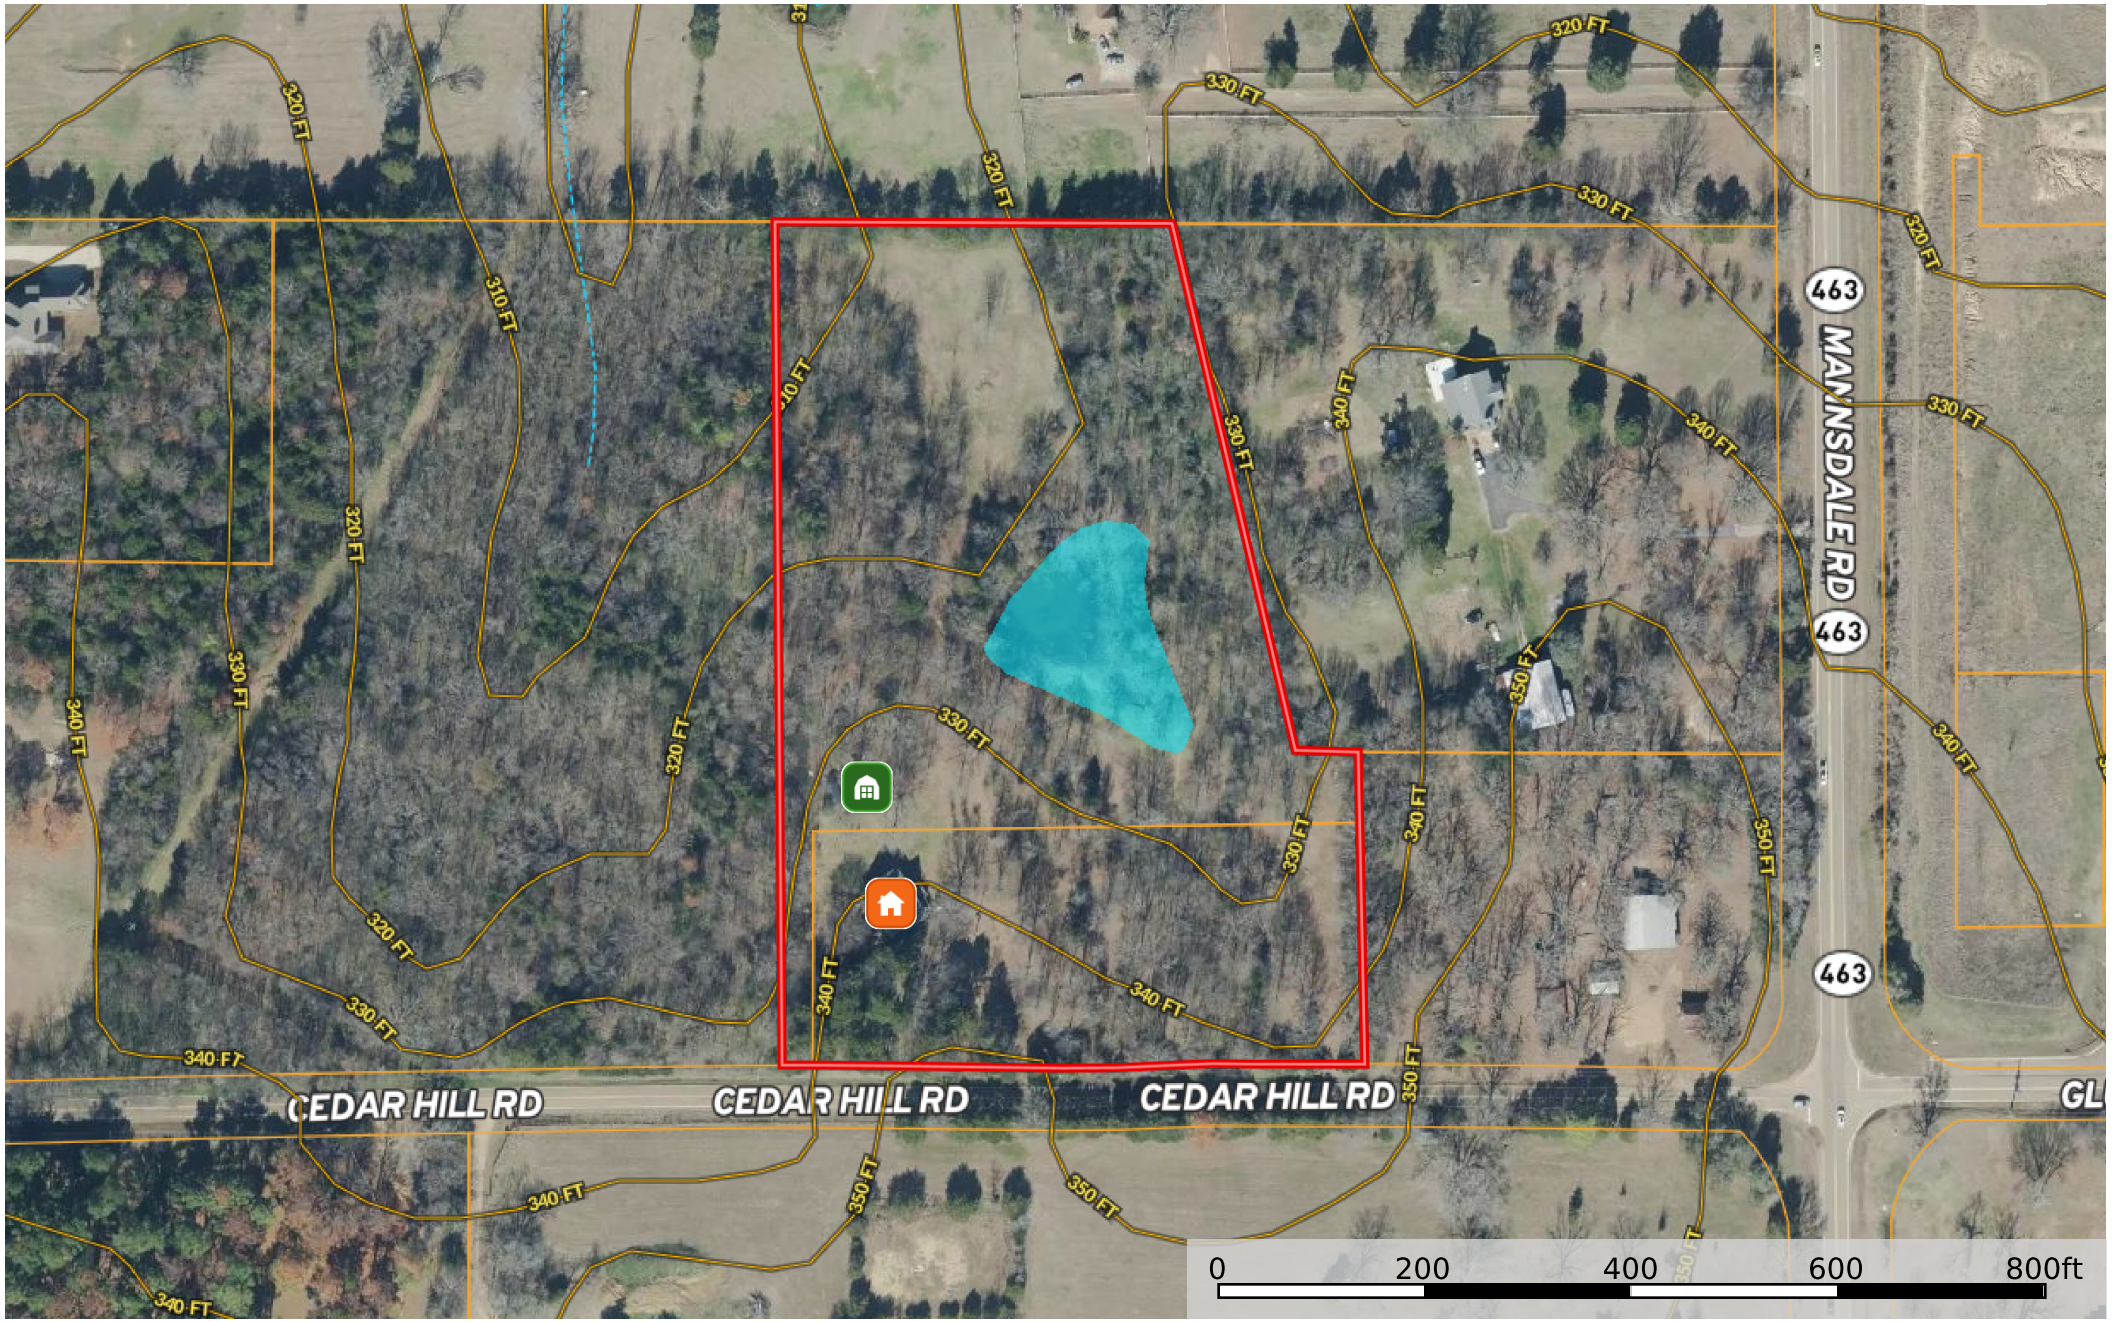

Log house- 9.19 acres

Mississippi, AC +/-

- Shed / Shack
- House
- Boundary
- Stream, Intermittent
- River/Creek
- Water Body