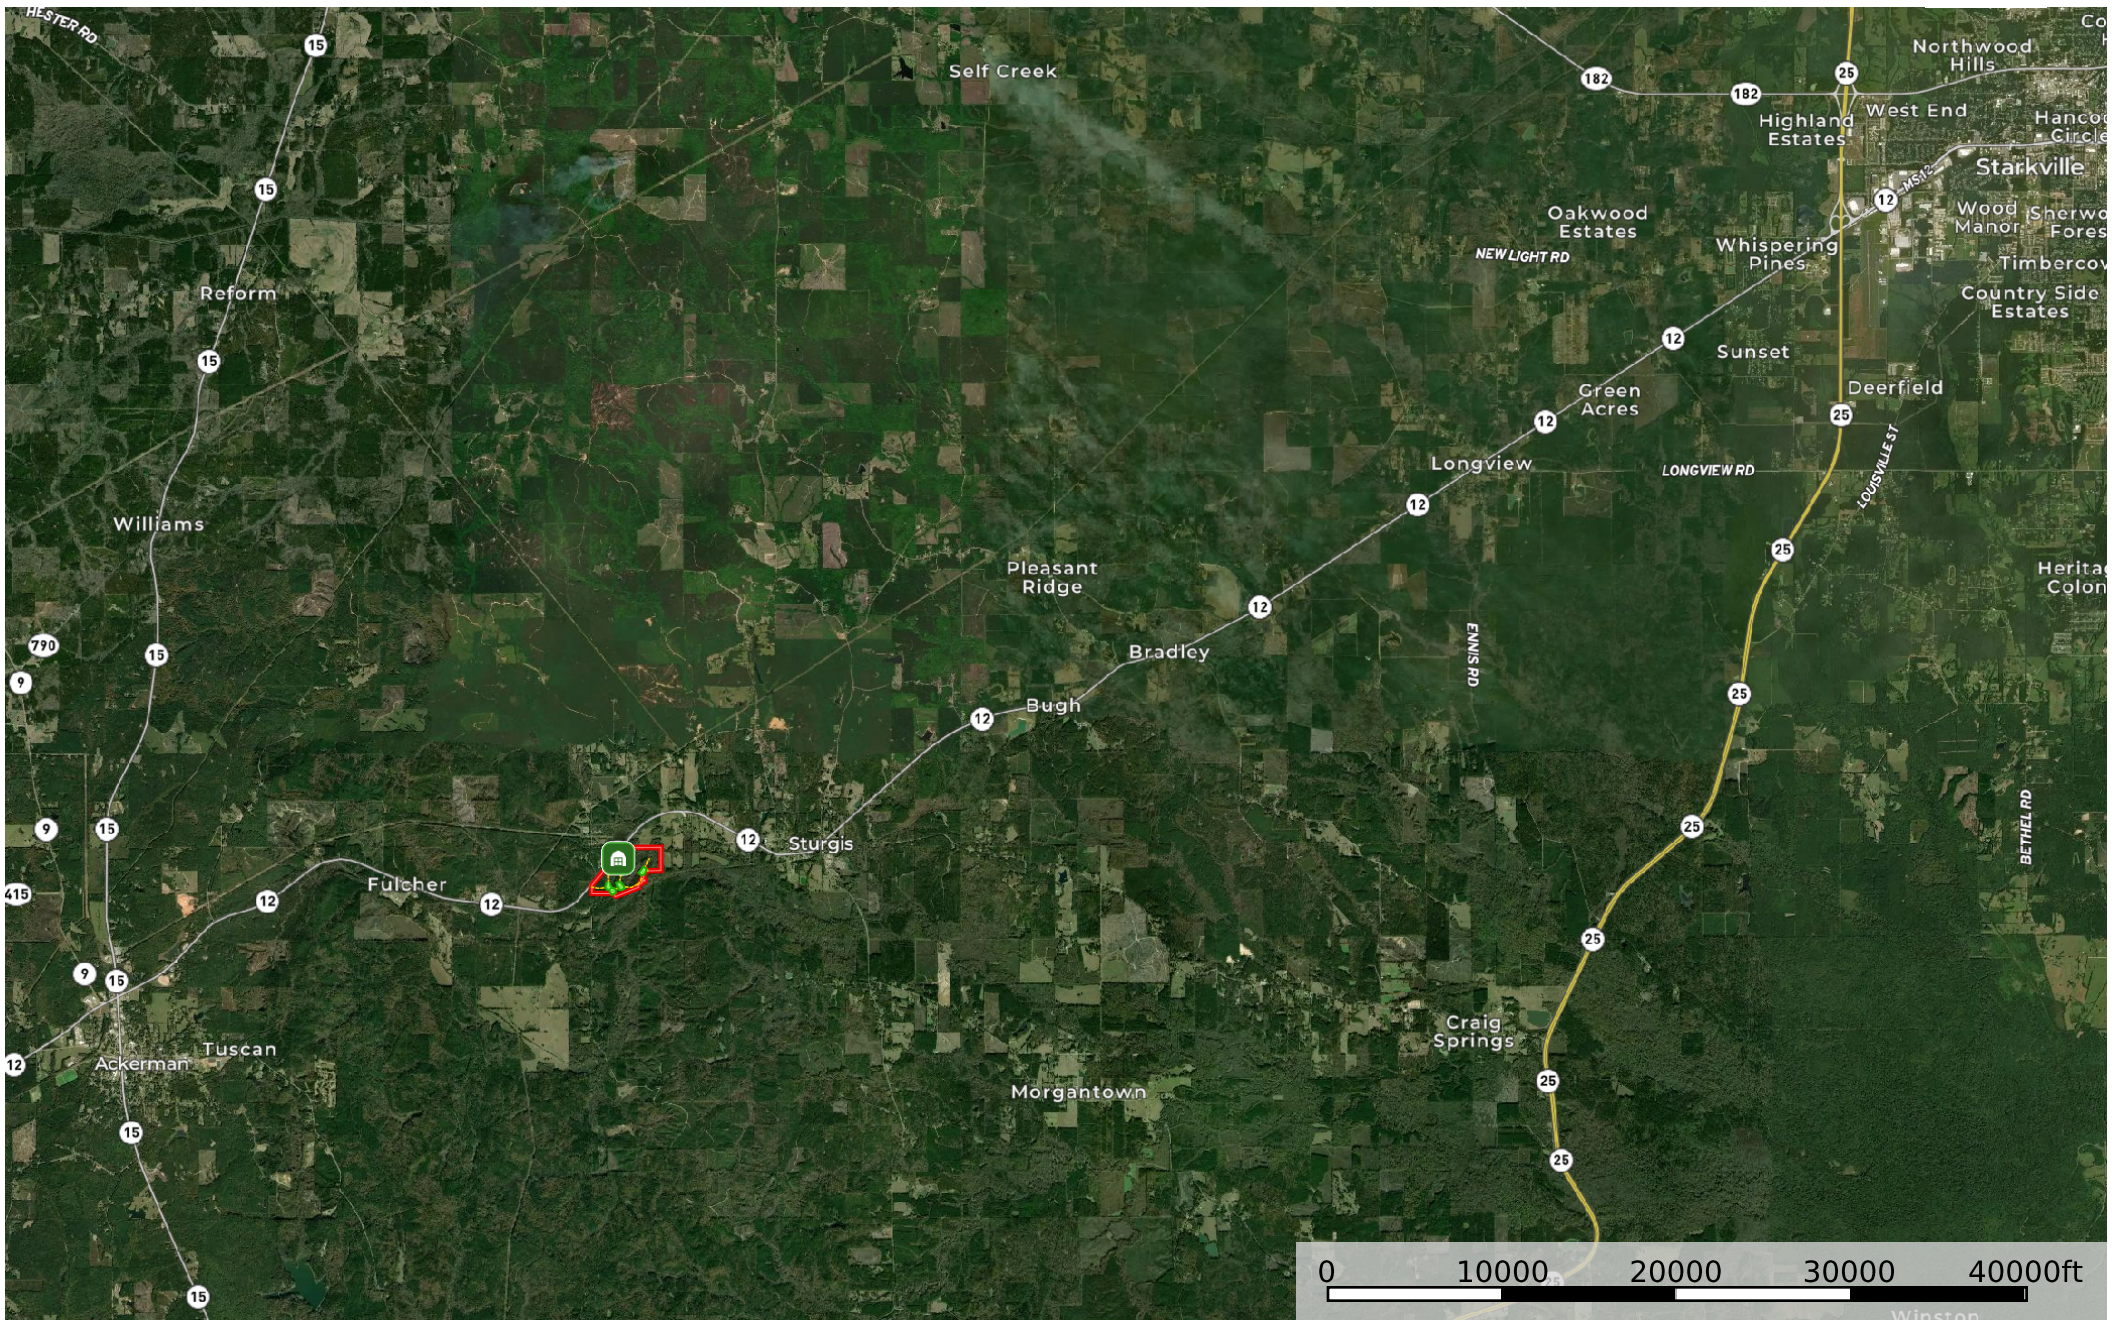

155.76 acres- Oktibbeha County Mississippi, AC +/-

 Shed / Shack  Road / Trail  Boundary 1  Boundary