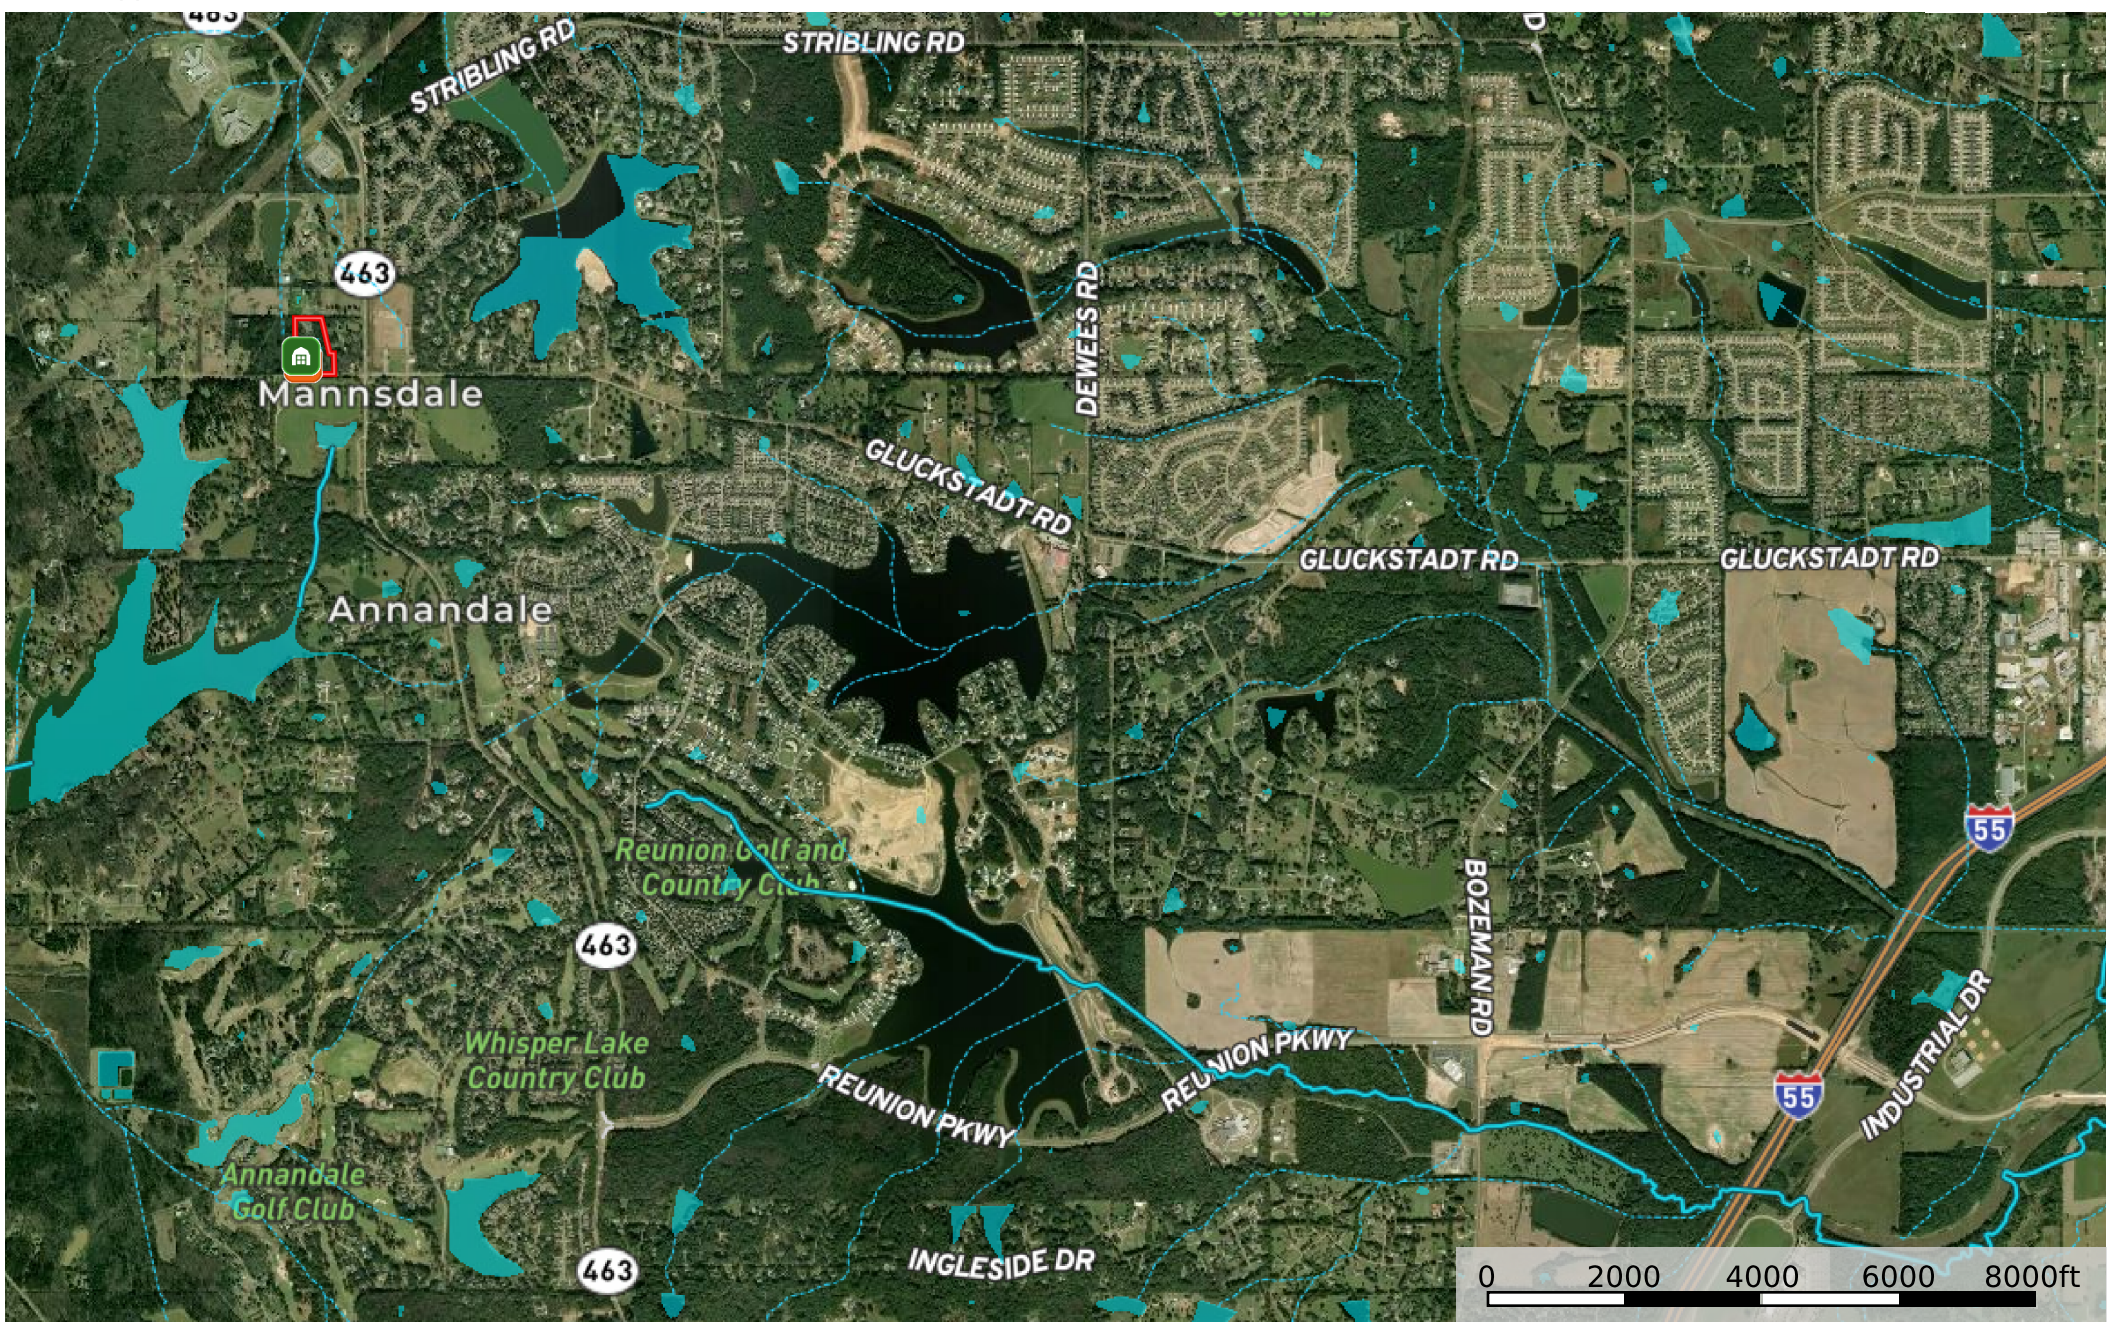

Log house- 9.19 acres

Mississippi, AC +/-

- Shed / Shack
- House
- Boundary
- Stream, Intermittent
- River/Creek
- Water Body