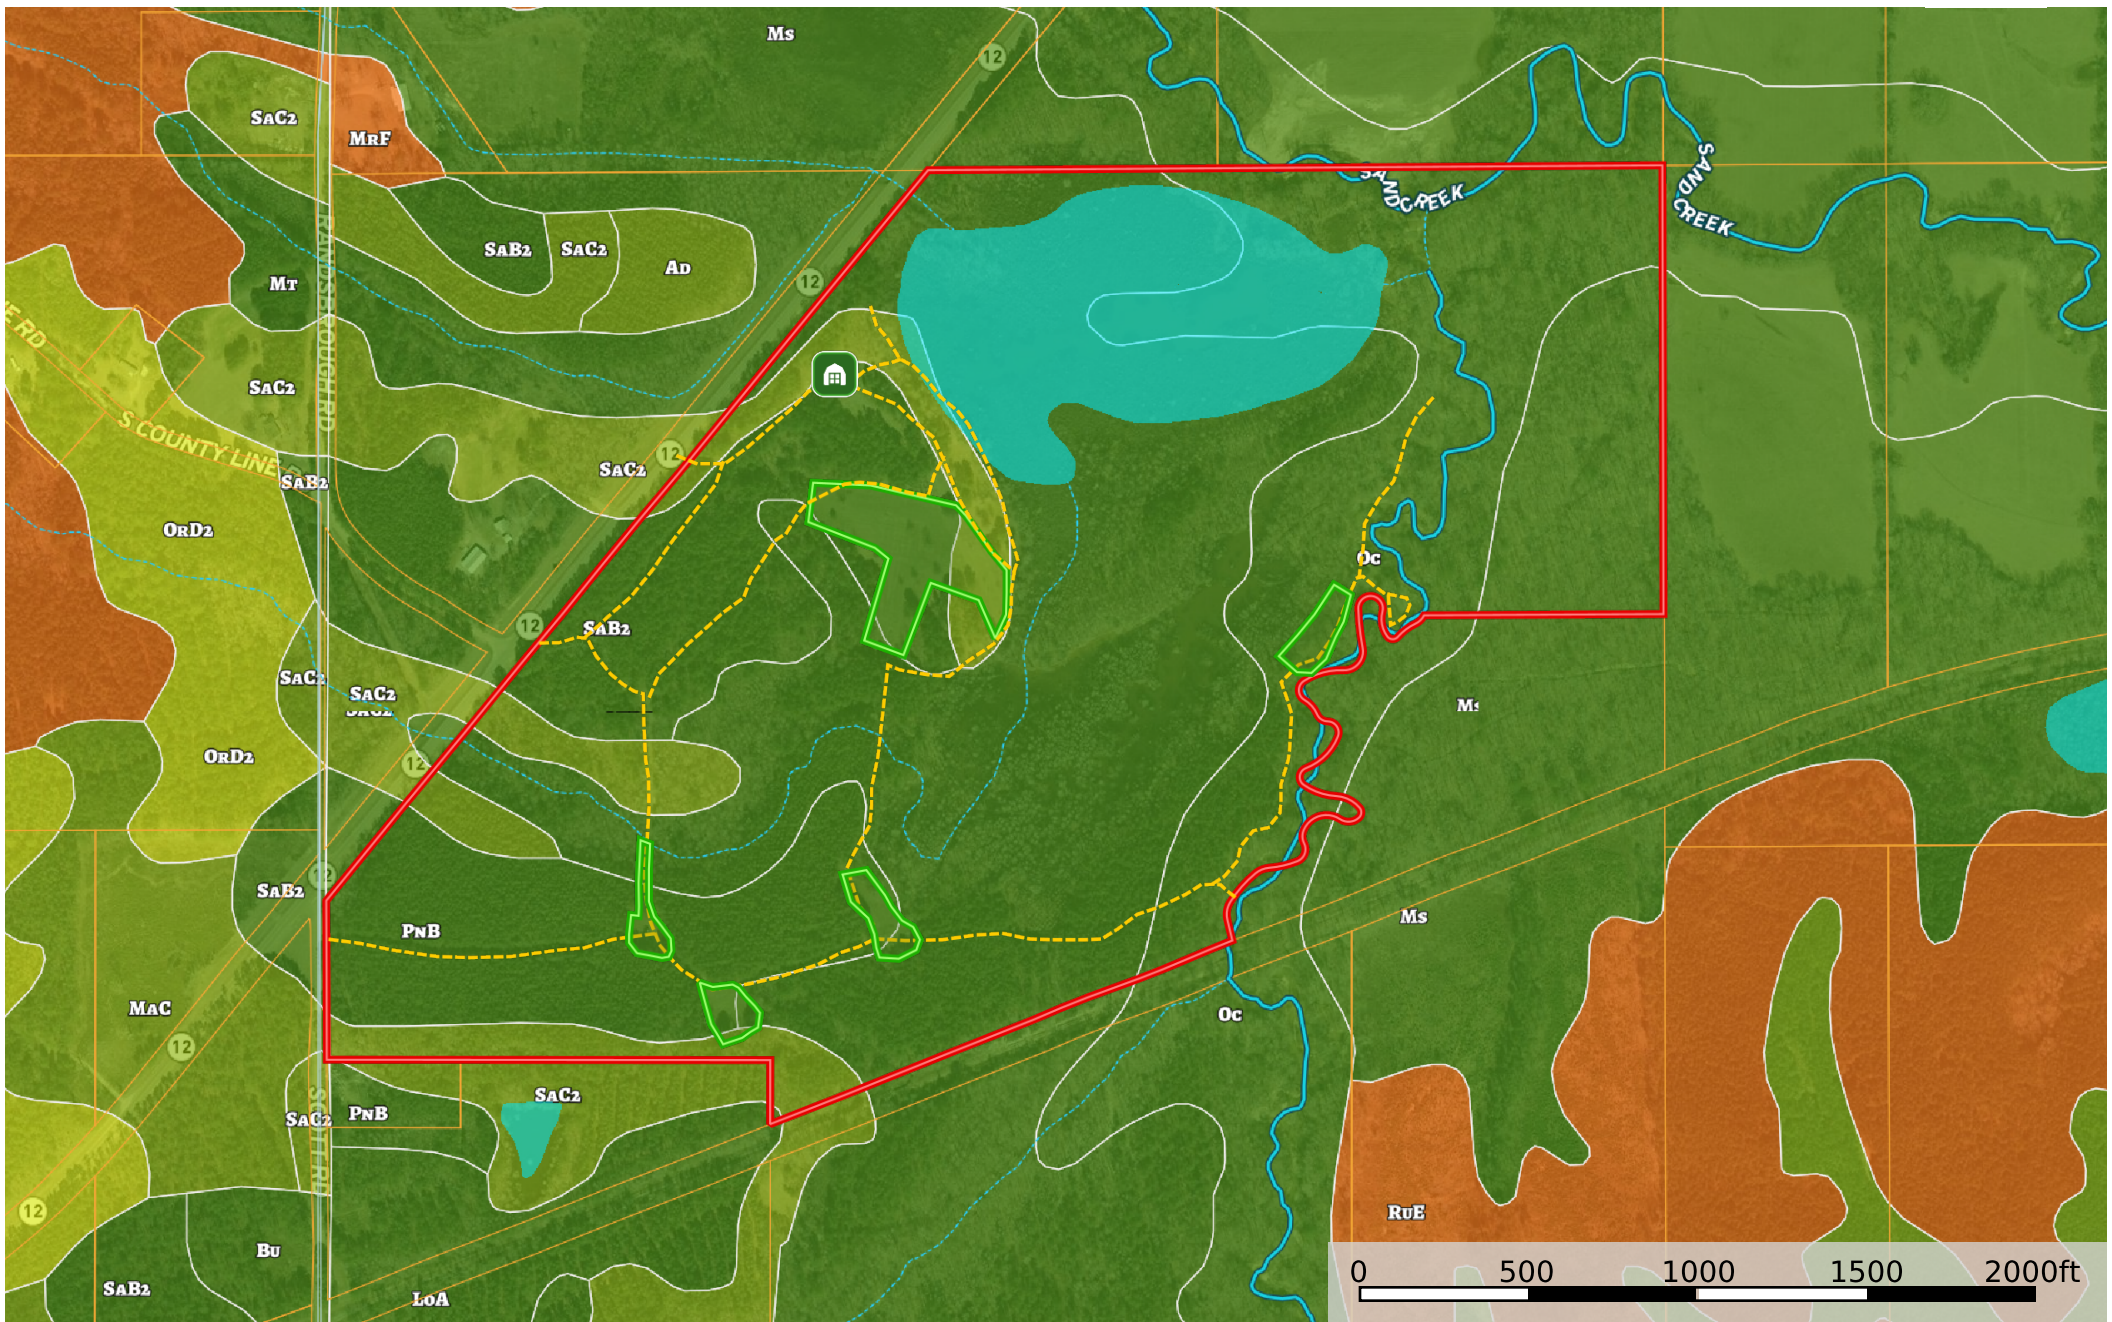

# 155.76 acres- Oktibbeha County Mississippi, AC +/-

- Shed / Shack
- Road / Trail
- Boundary 1
- Boundary
- Stream, Intermittent
- River/Creek
- Water Body