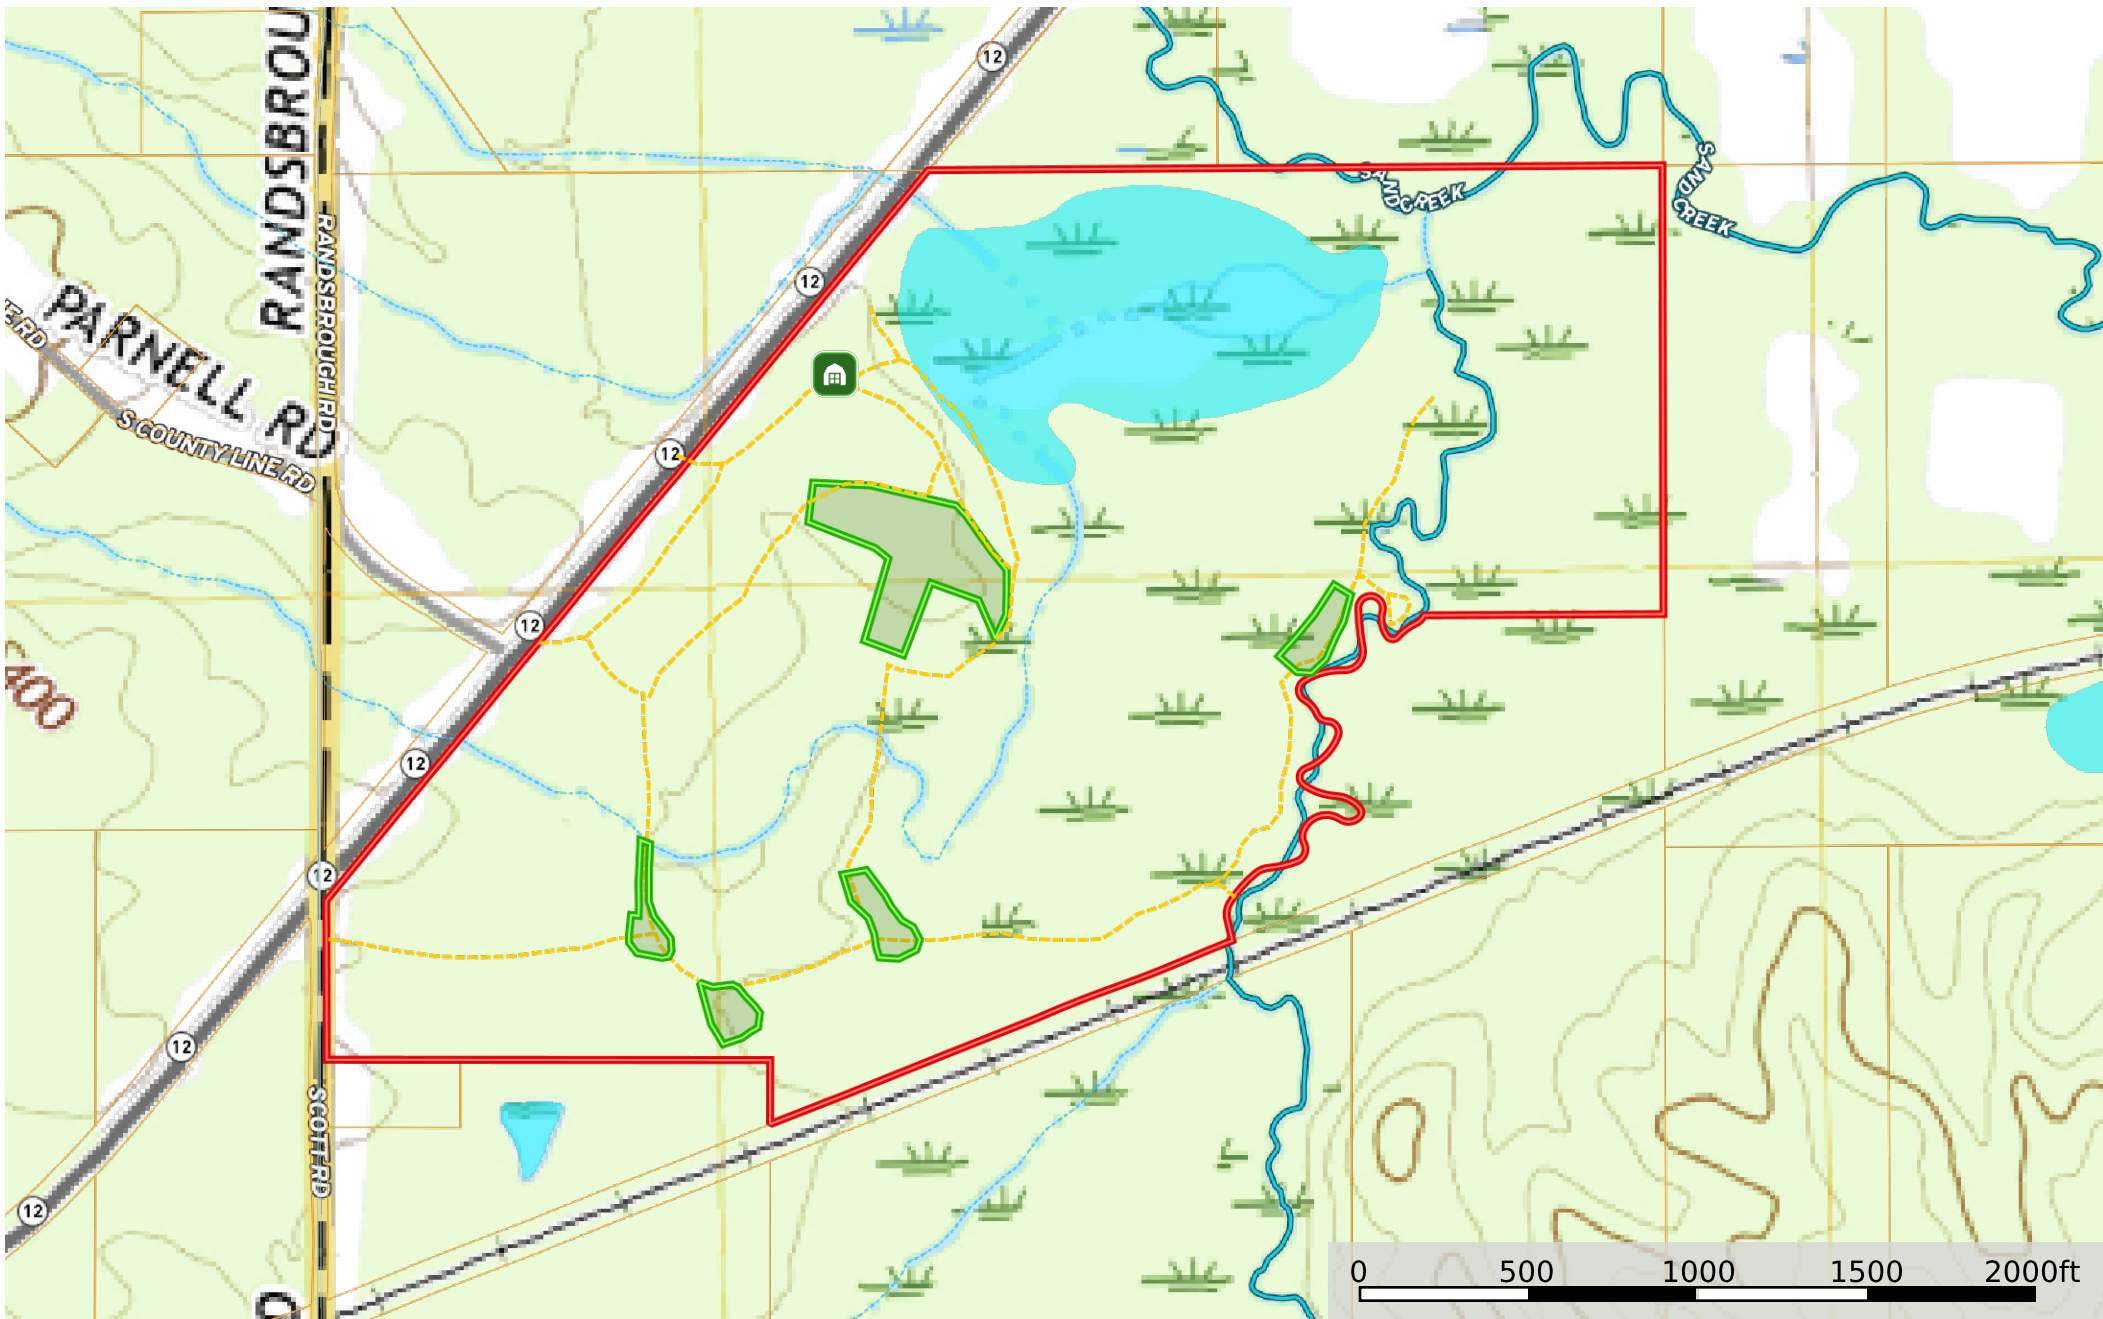

155.76 acres- Oktibbeha County  
Mississippi, AC +/-

- Shed / Shack
- Road / Trail
- Boundary 1
- Boundary
- Stream, Intermittent
- River/Creek
- Water Body