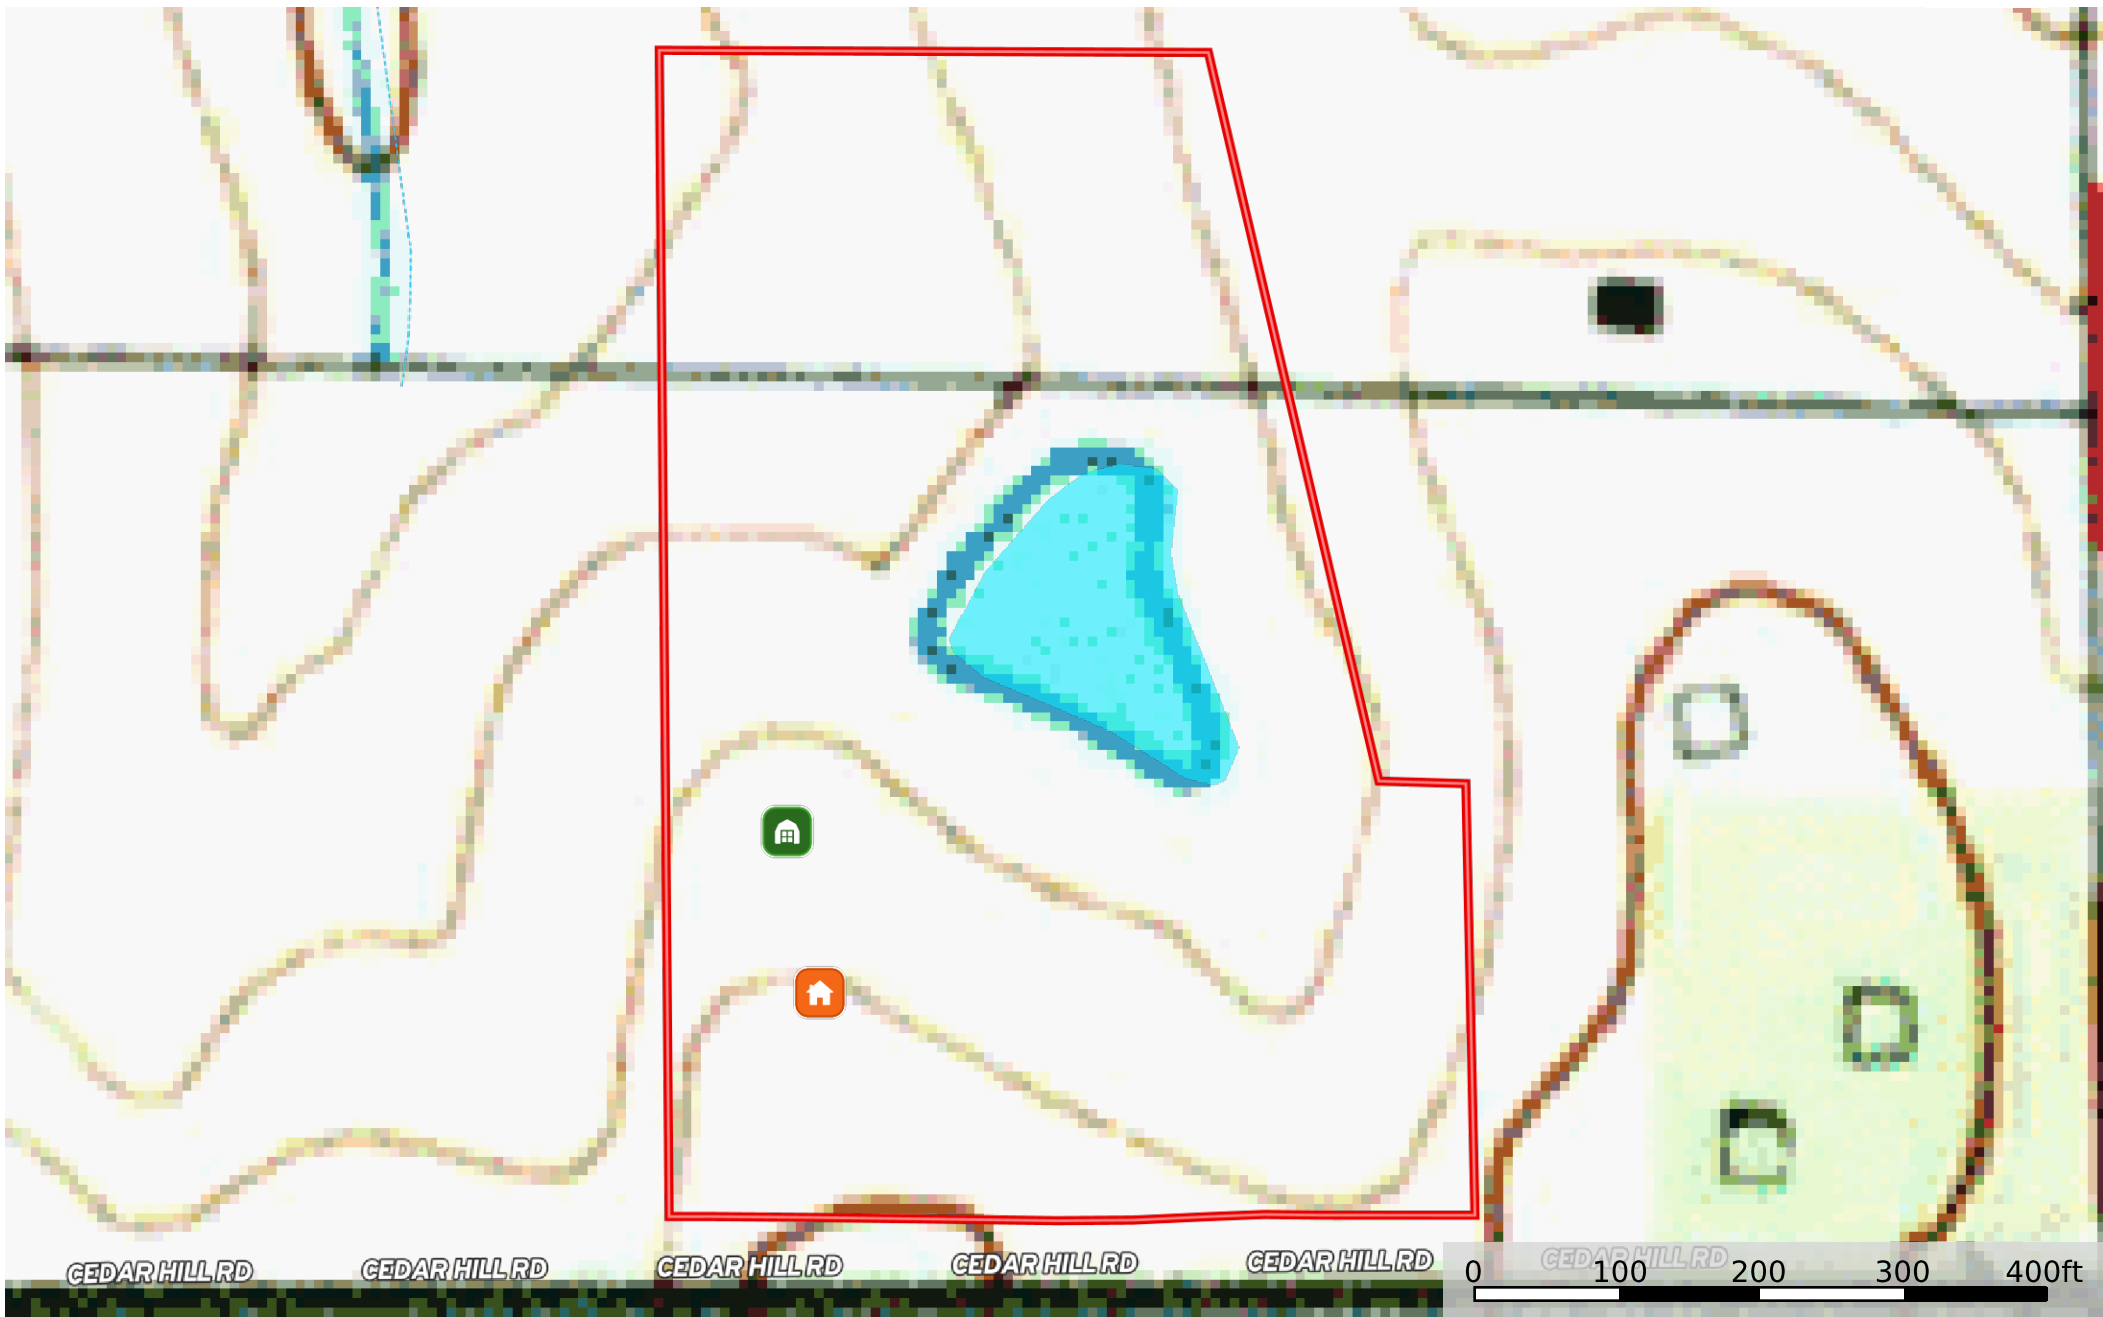

Log house- 9.19 acres

Mississippi, AC +/-

- Shed / Shack
- House
- Boundary
- Stream, Intermittent
- River/Creek
- Water Body