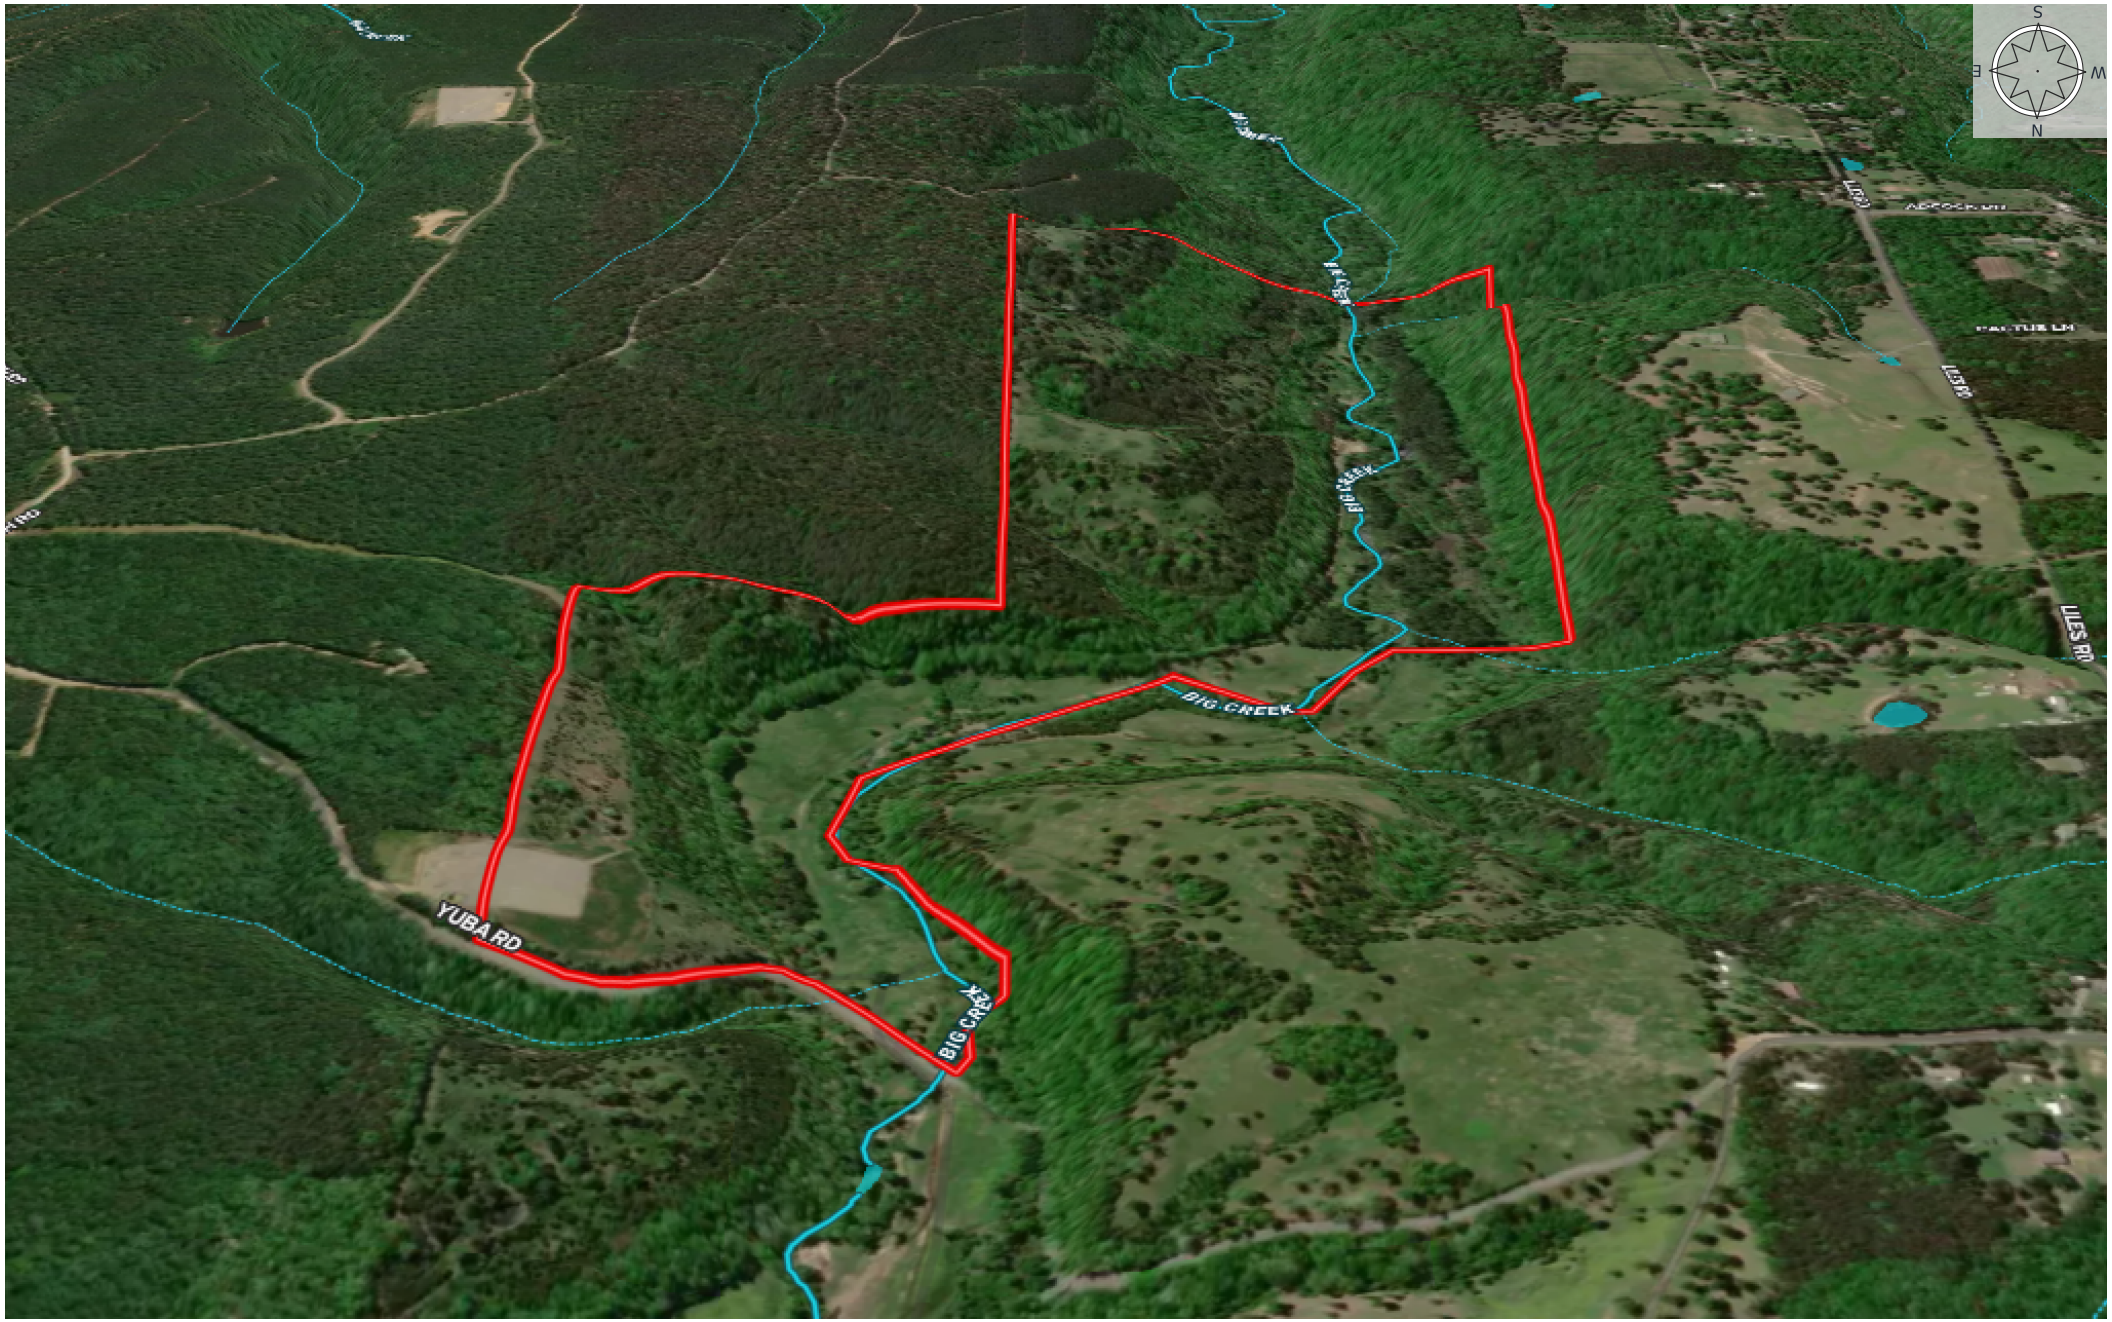

Big Creek Camp

Cleburne County, Arkansas, 172 AC +/-

- Boundary
- Stream, Intermittent
- River/Creek
- Water Body