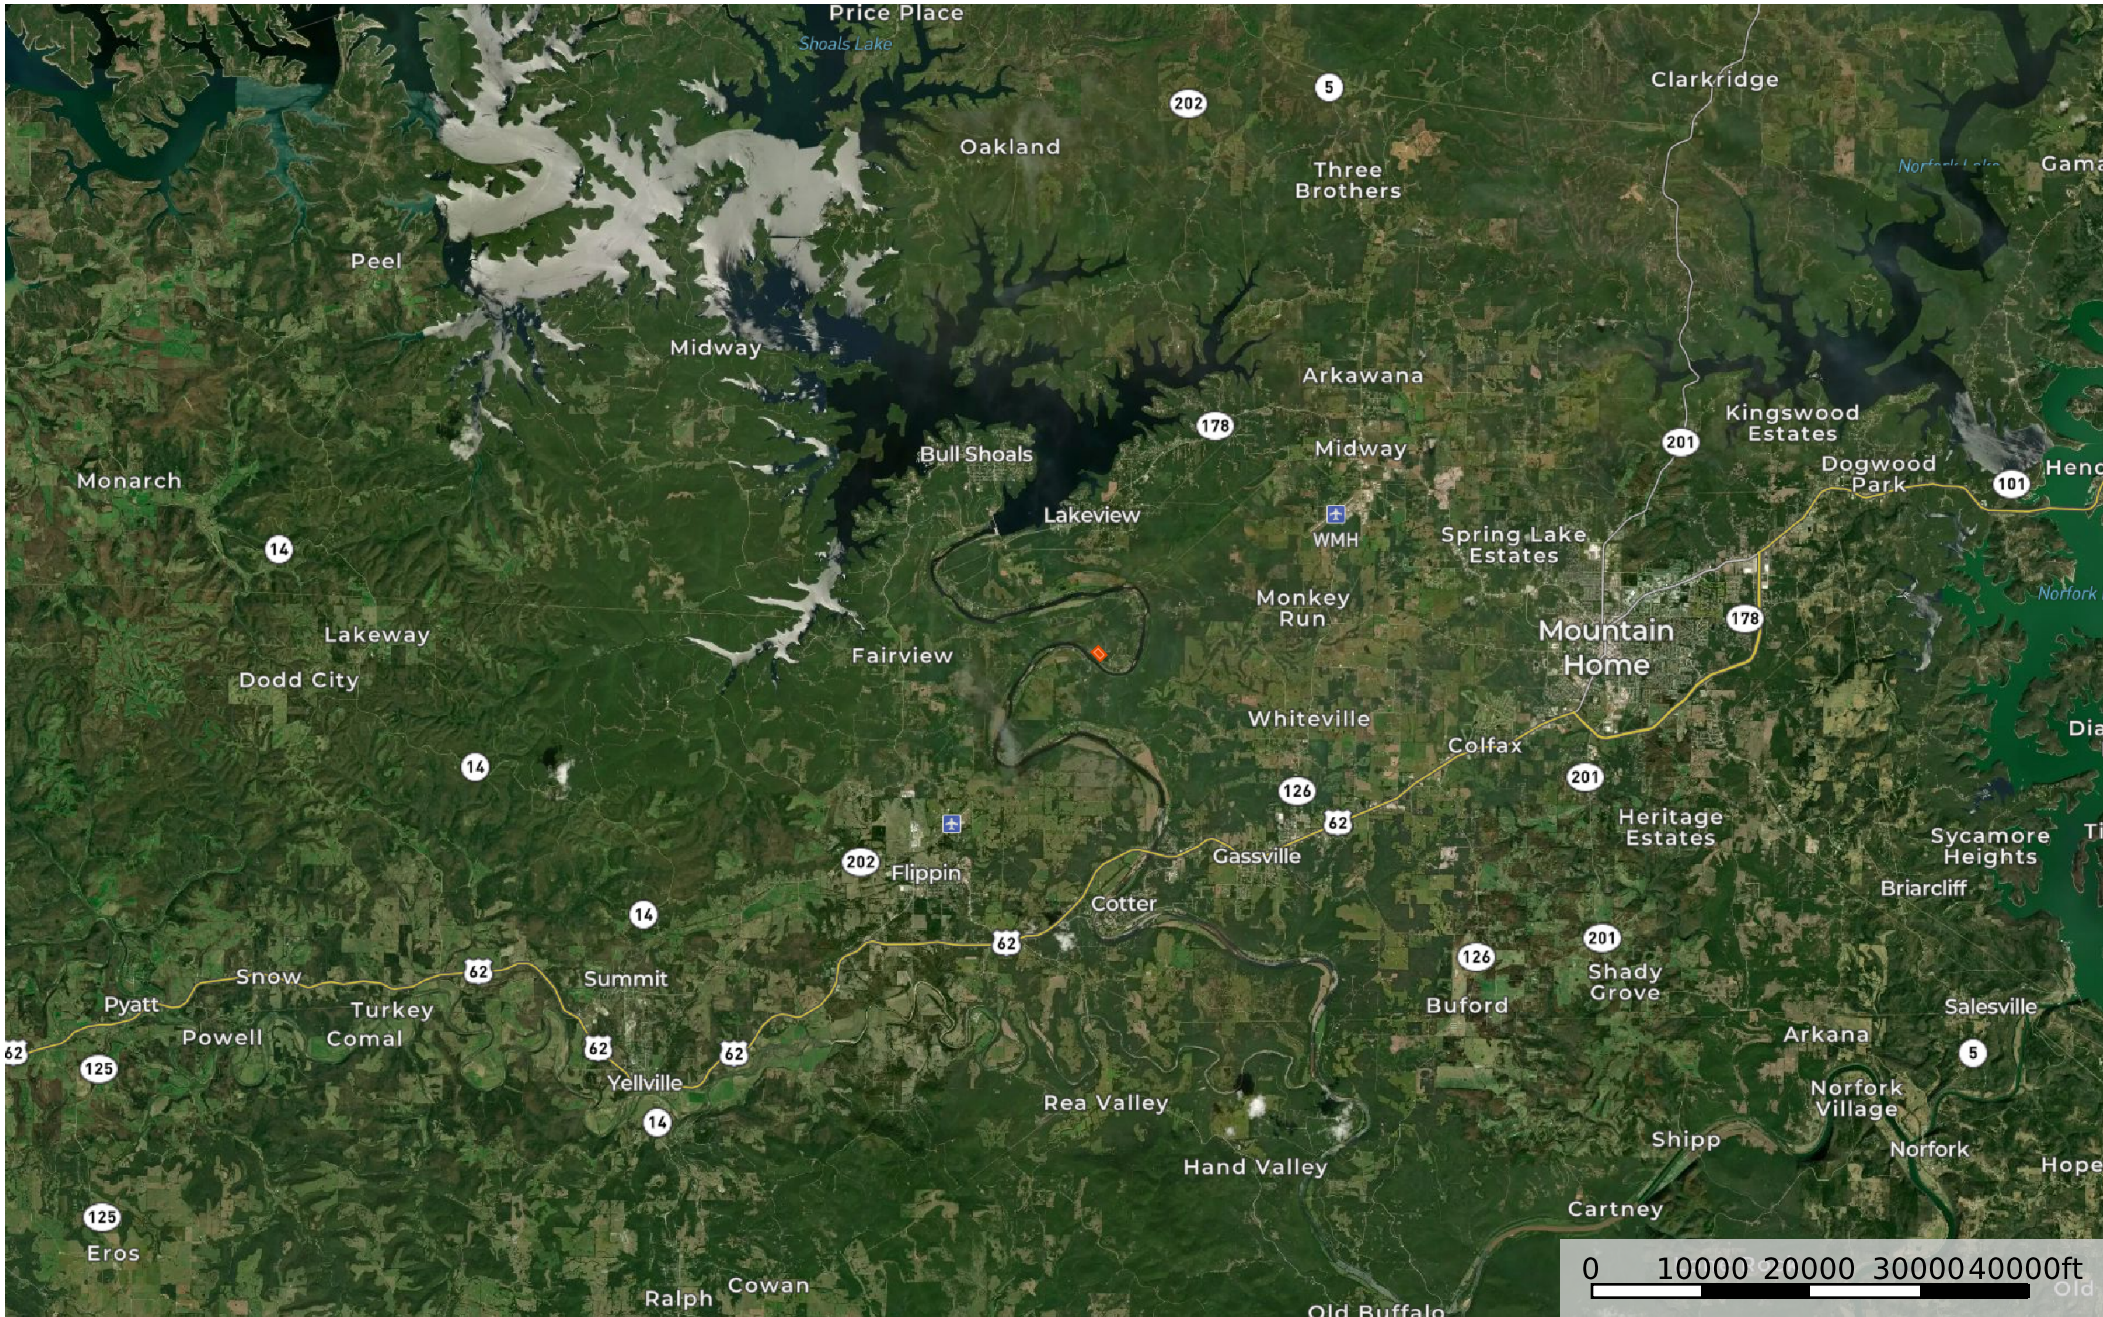

Flippin Villa on The White River

Arkansas, AC +/-

 Boundary 1