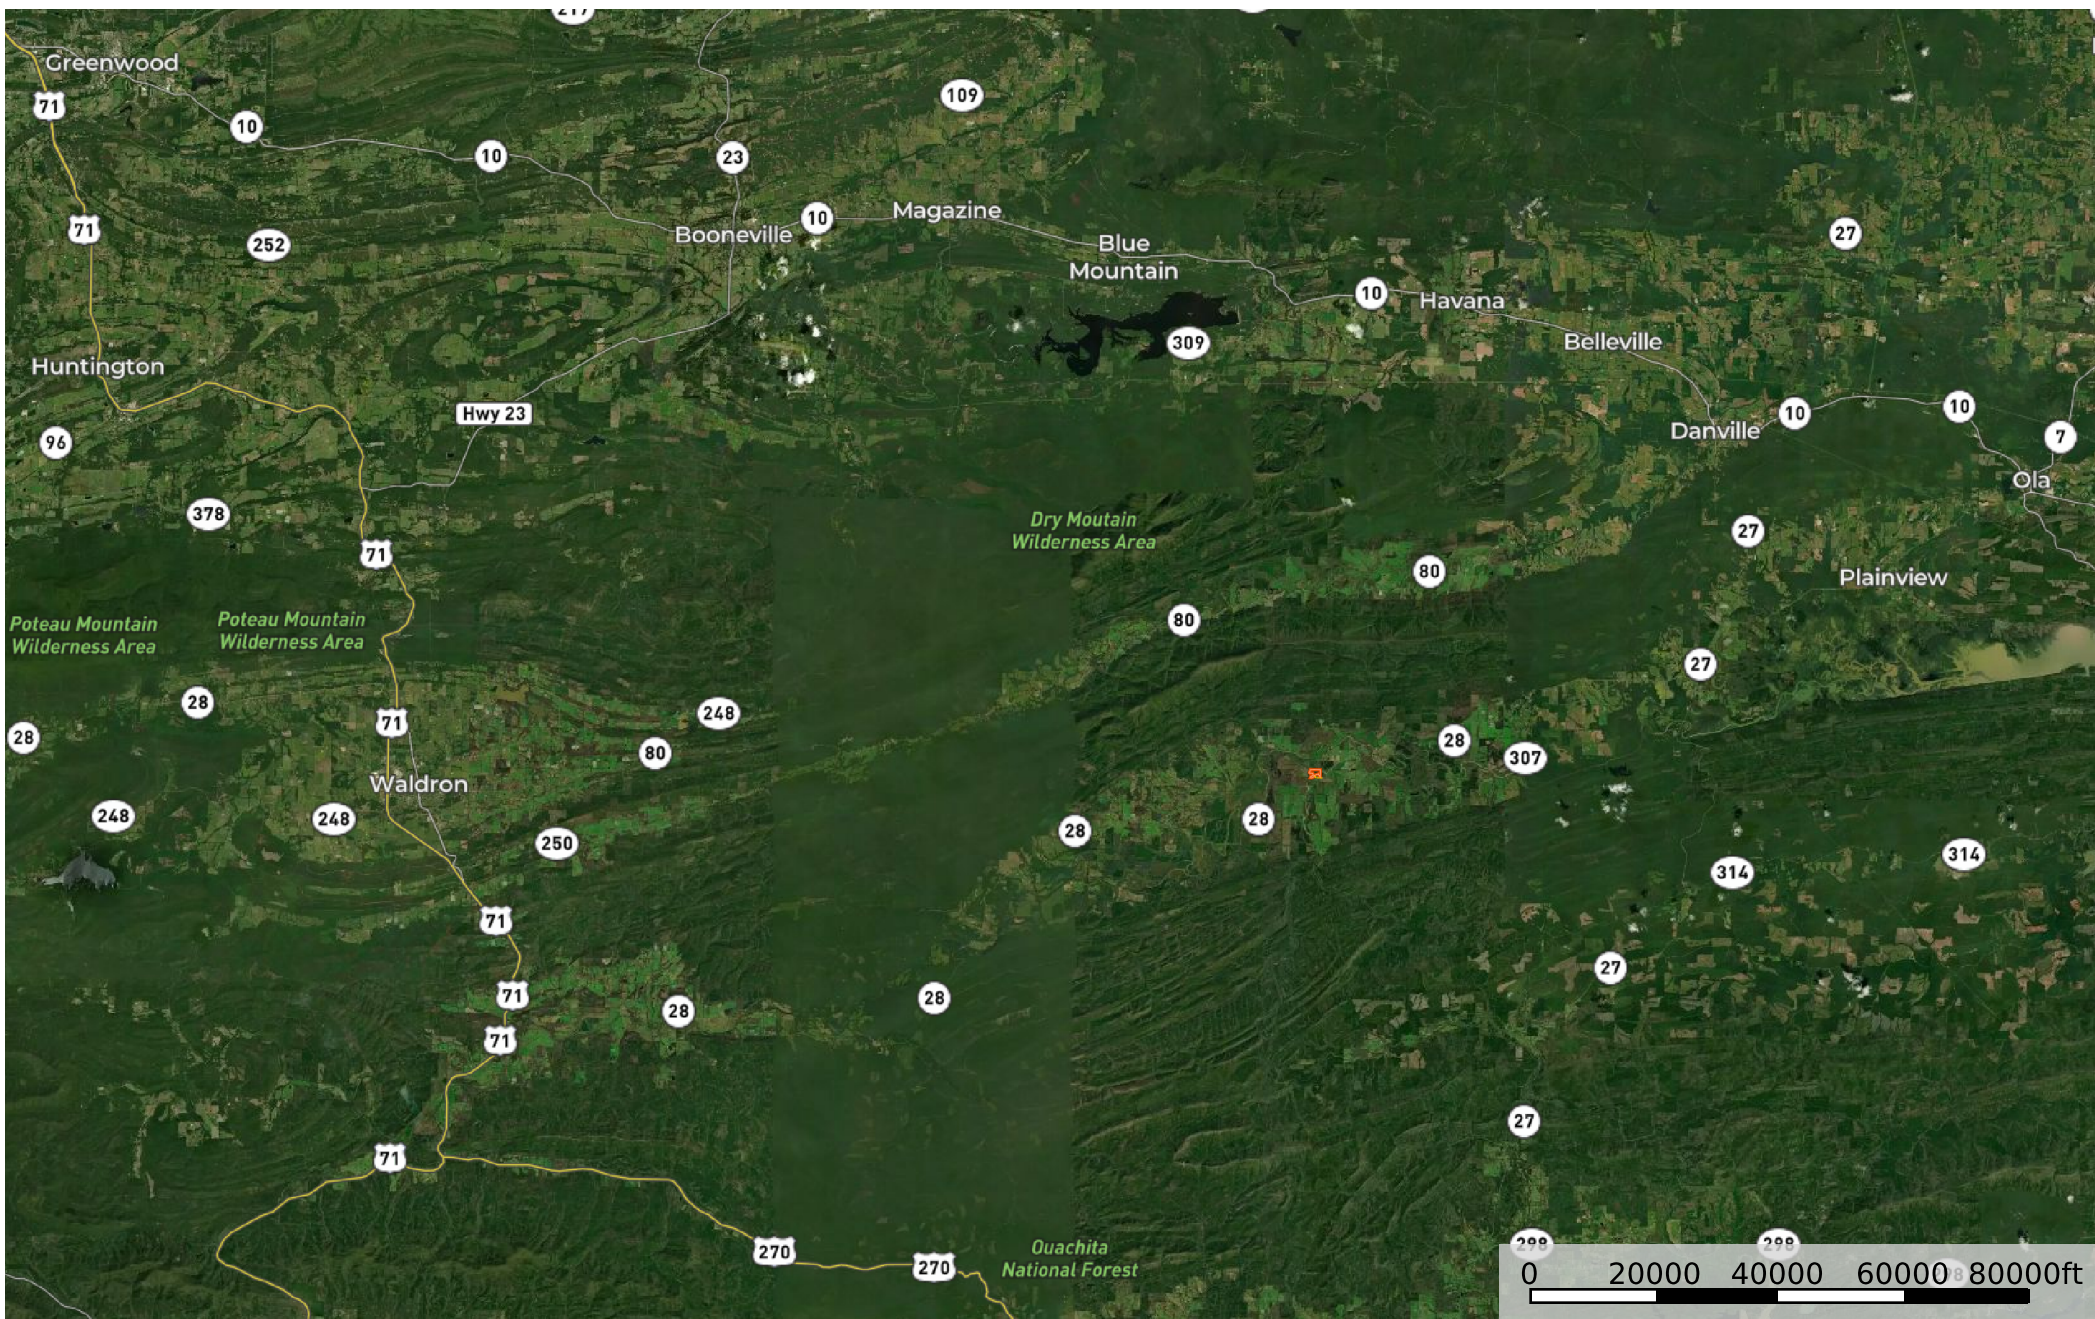

# Gafford Creek at Bluffton

Arkansas, AC +/-

--- Road / Trail    □ Boundary 1