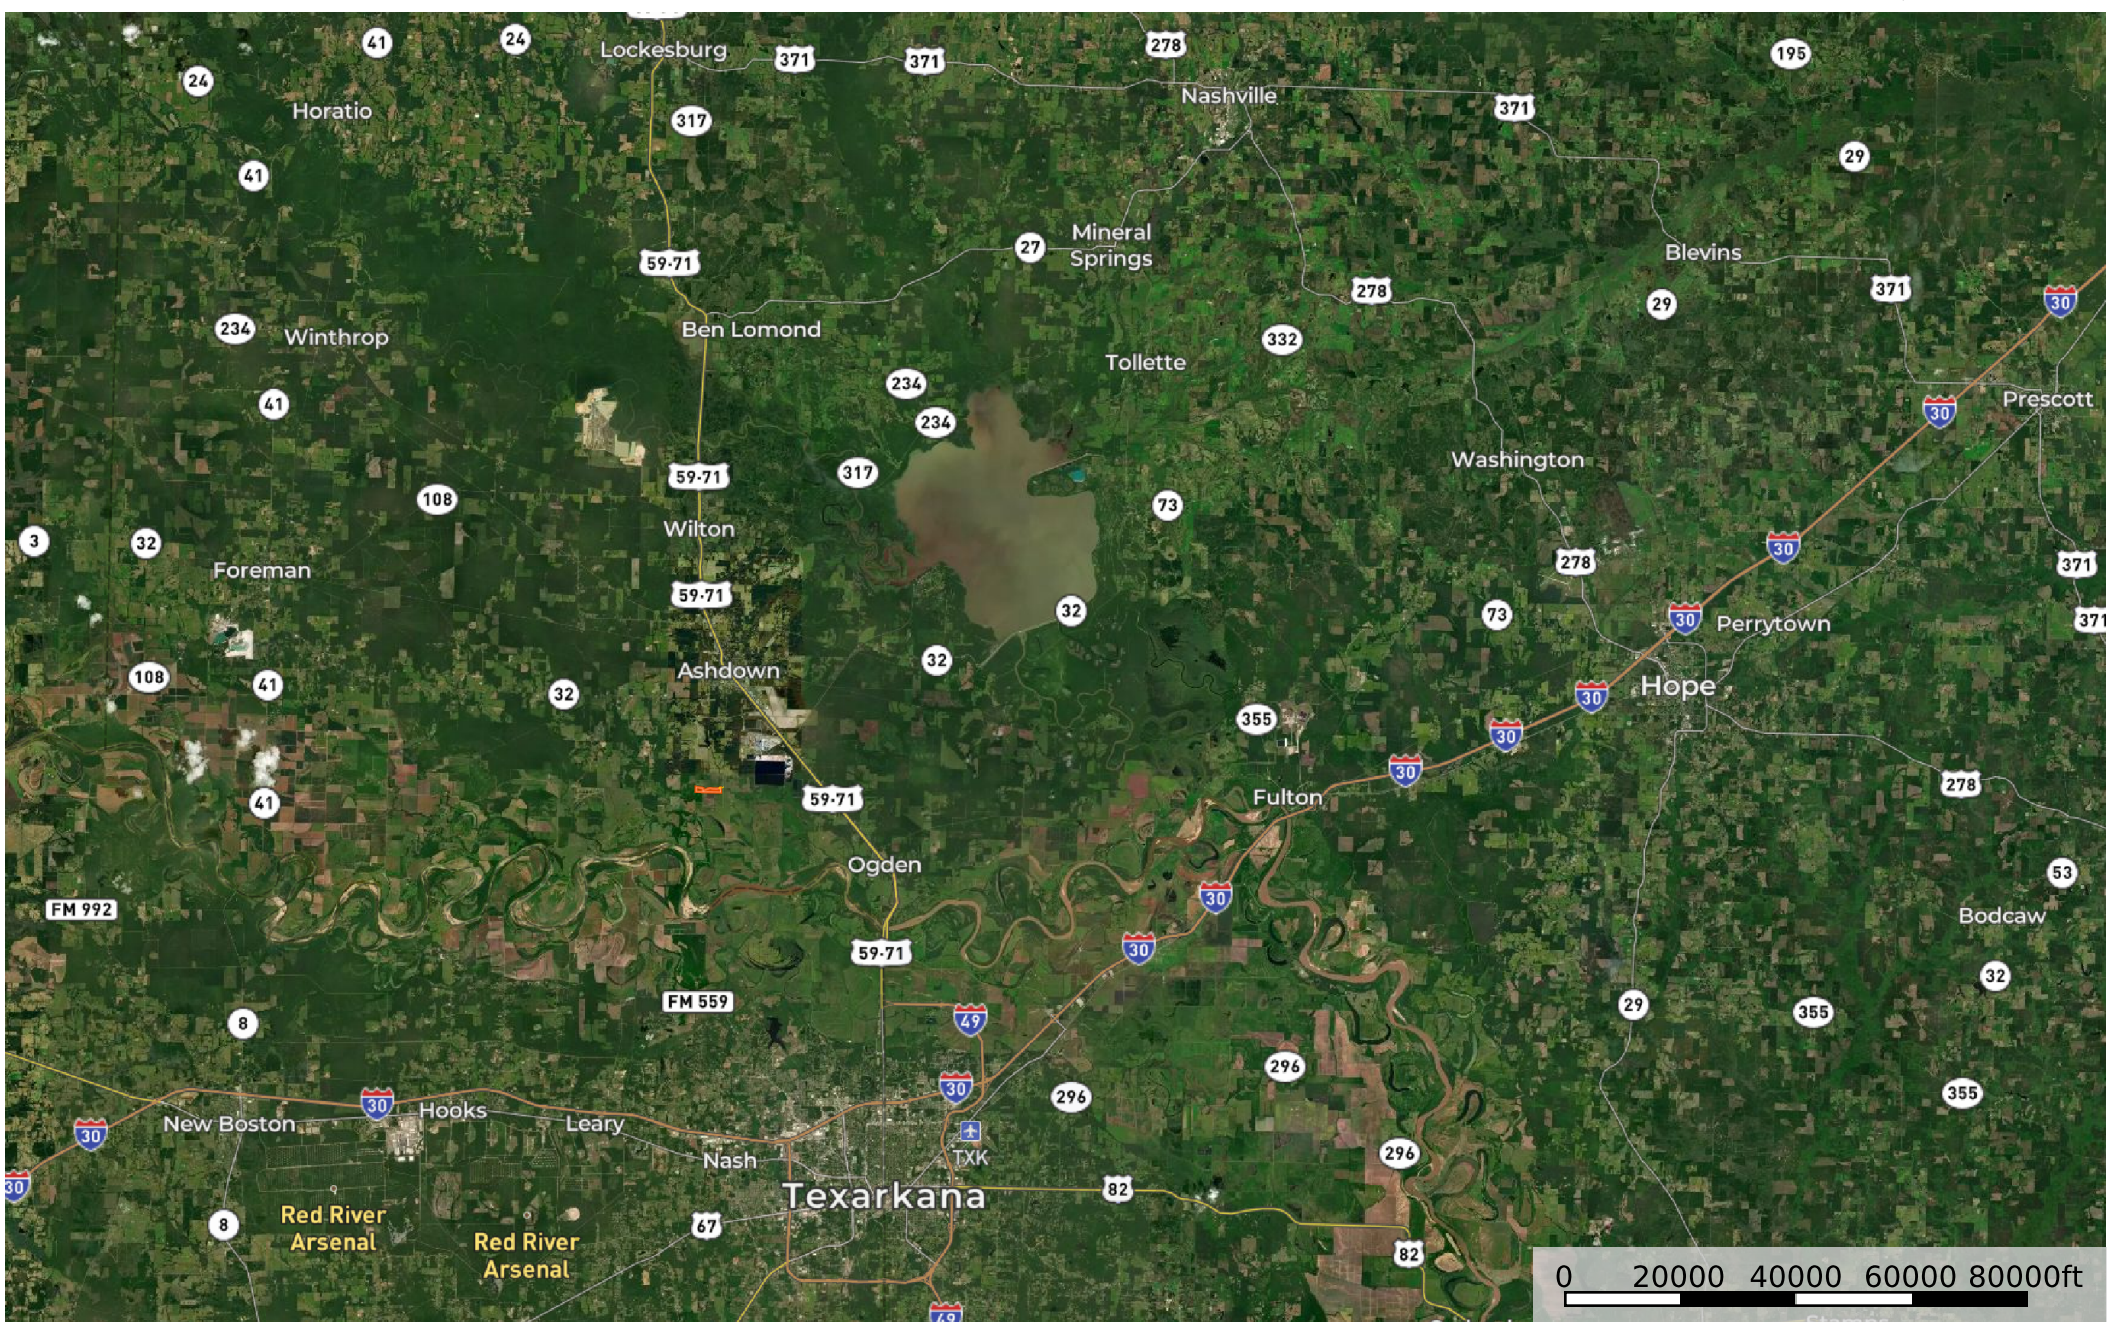

Haney Creek Timber Tract

Arkansas, AC +/-

--- Road / Trail □ Boundary 1