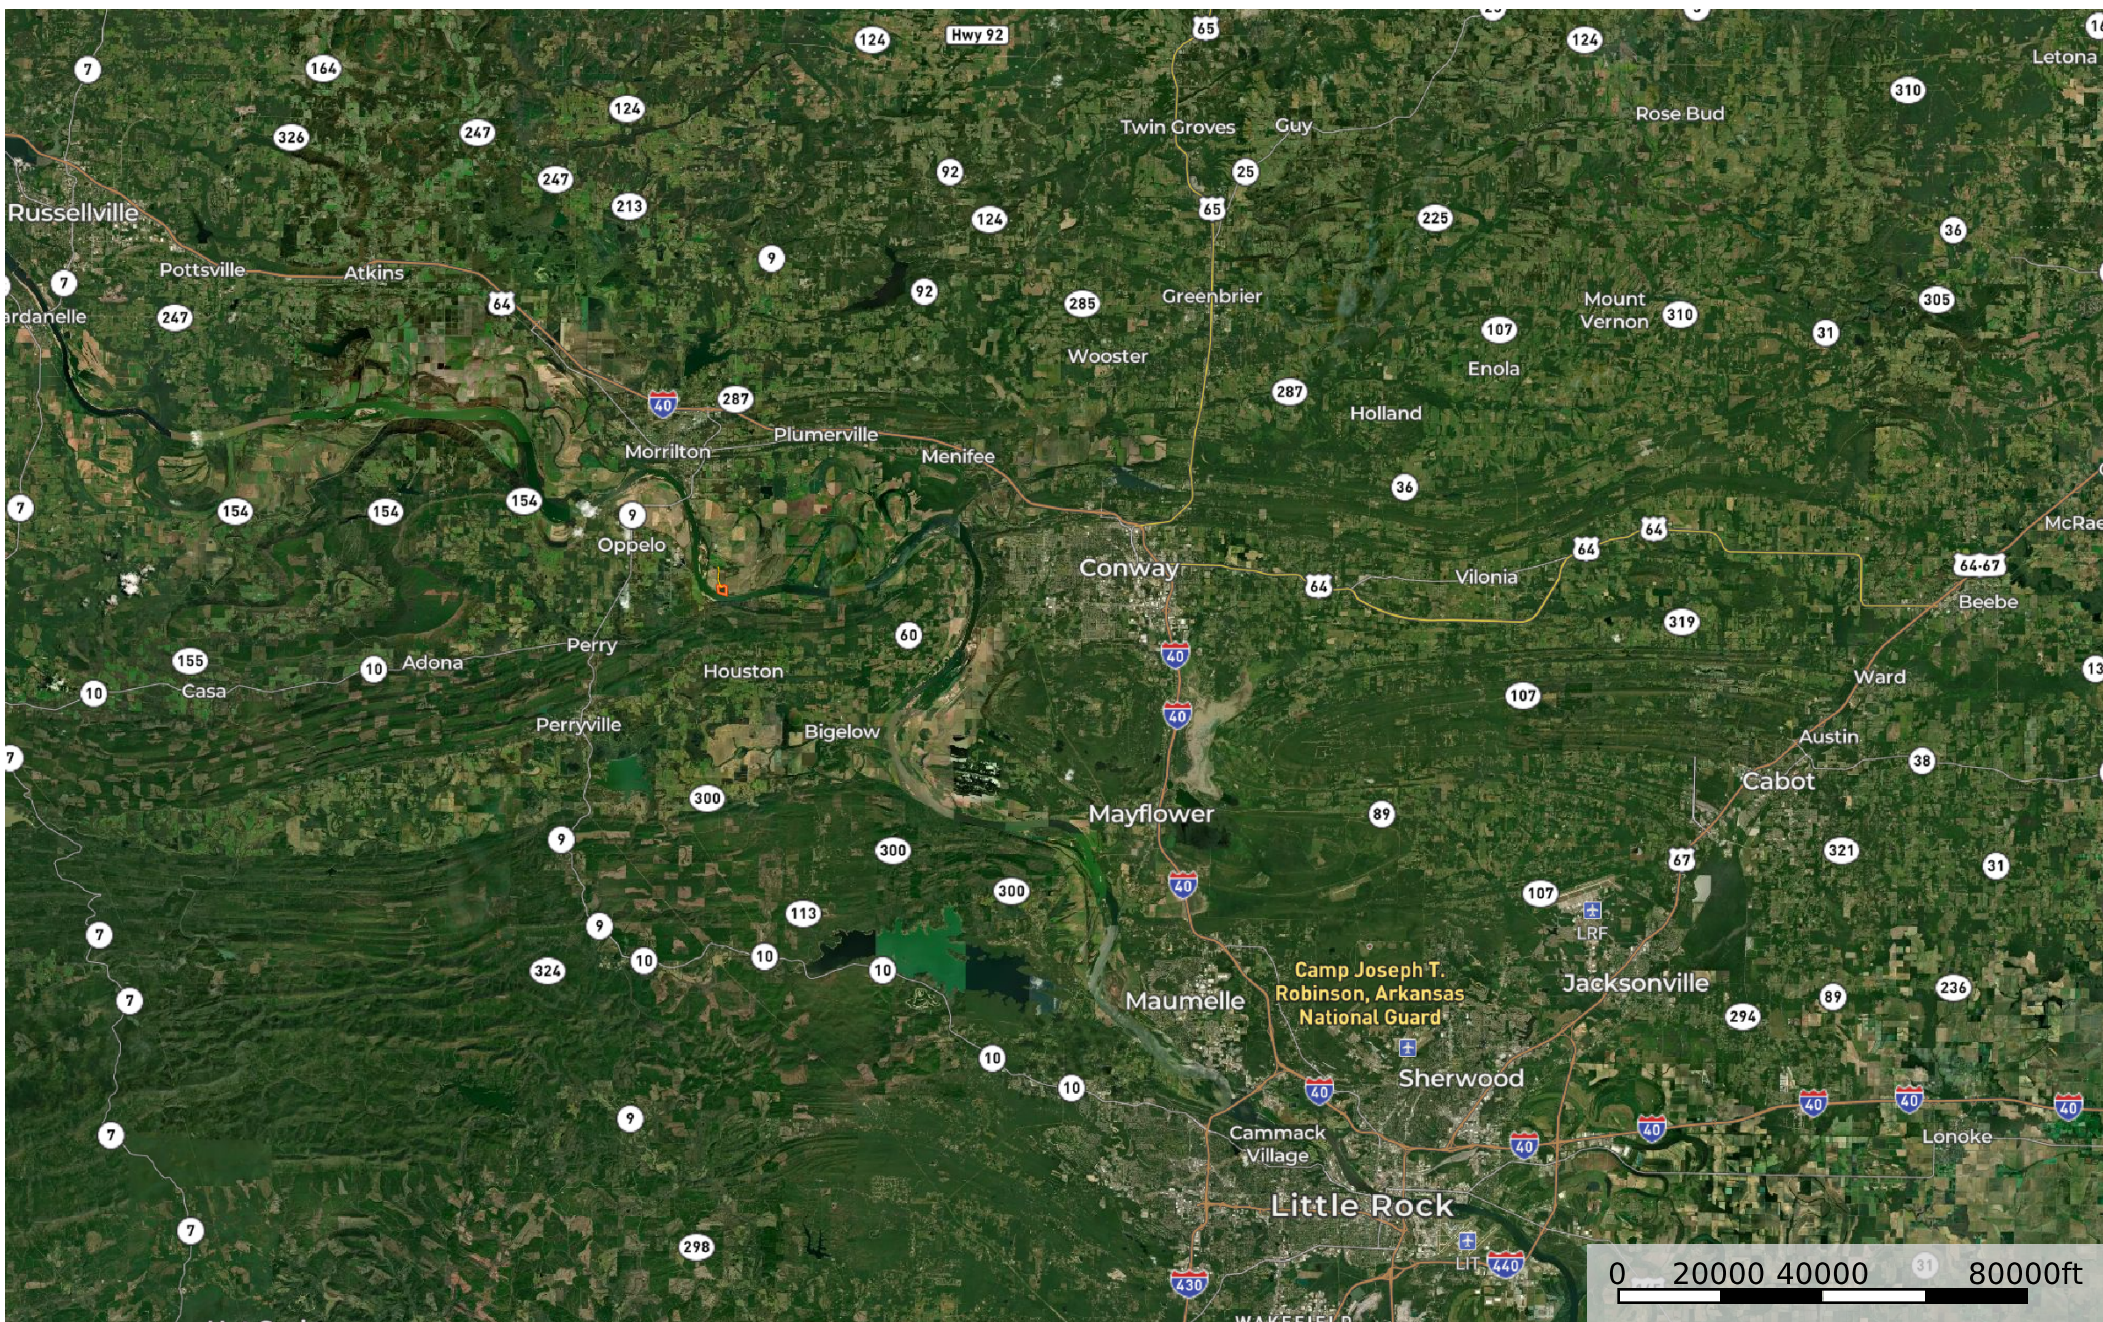

Sandtown Bottoms Timber Tract

Arkansas, AC +/-

--- Road / Trail □ Boundary 1