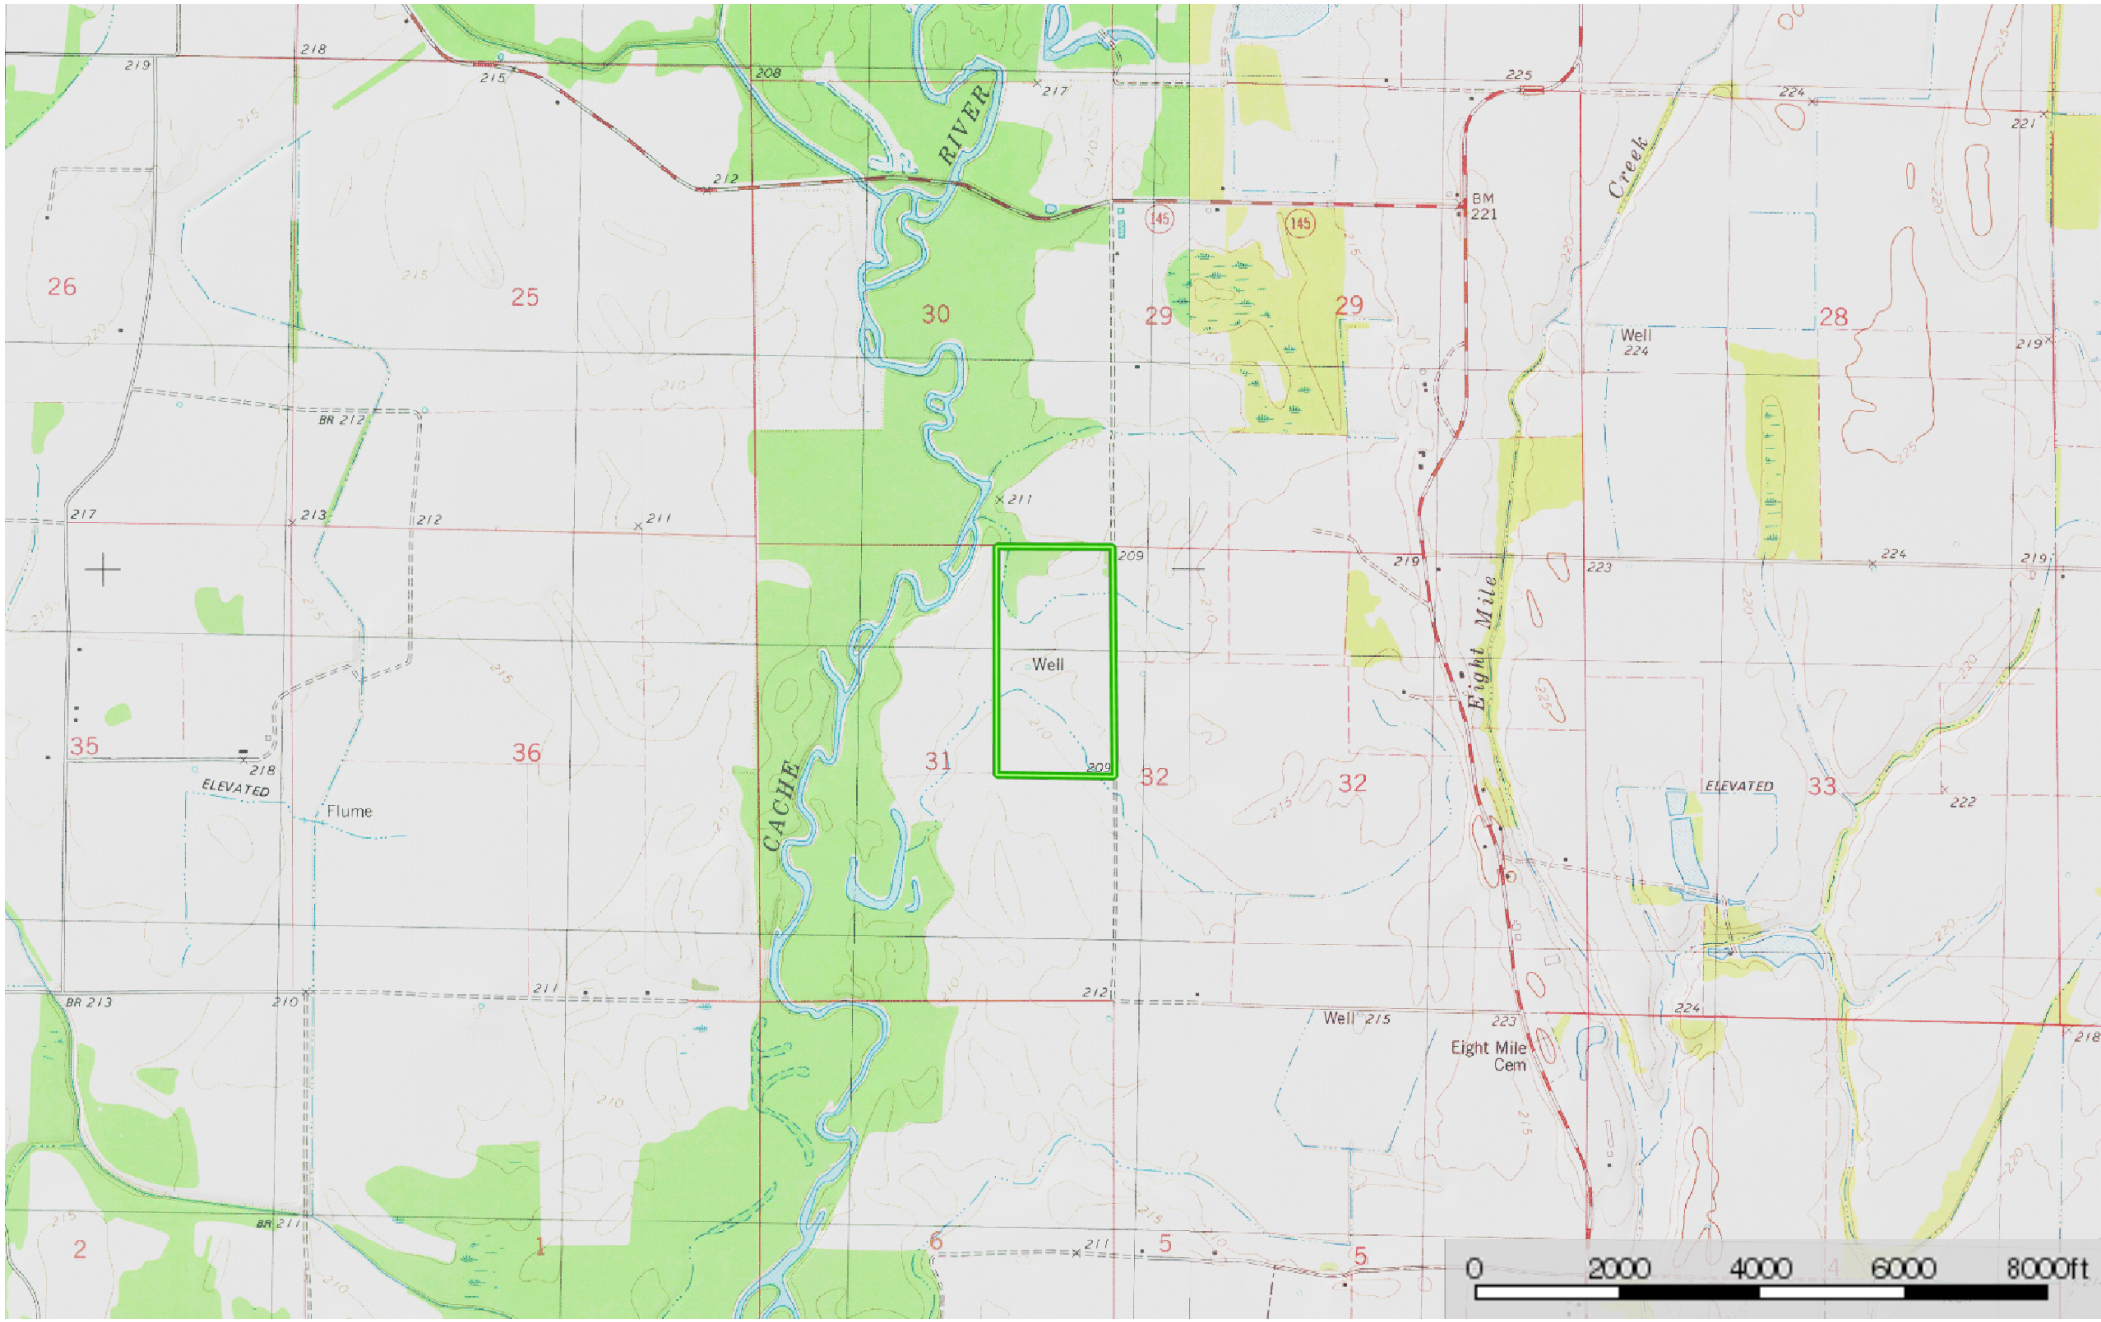

# Cache Refuge Farm at Beedeville

Jackson County, Arkansas, 77 AC +/-

 Boundary