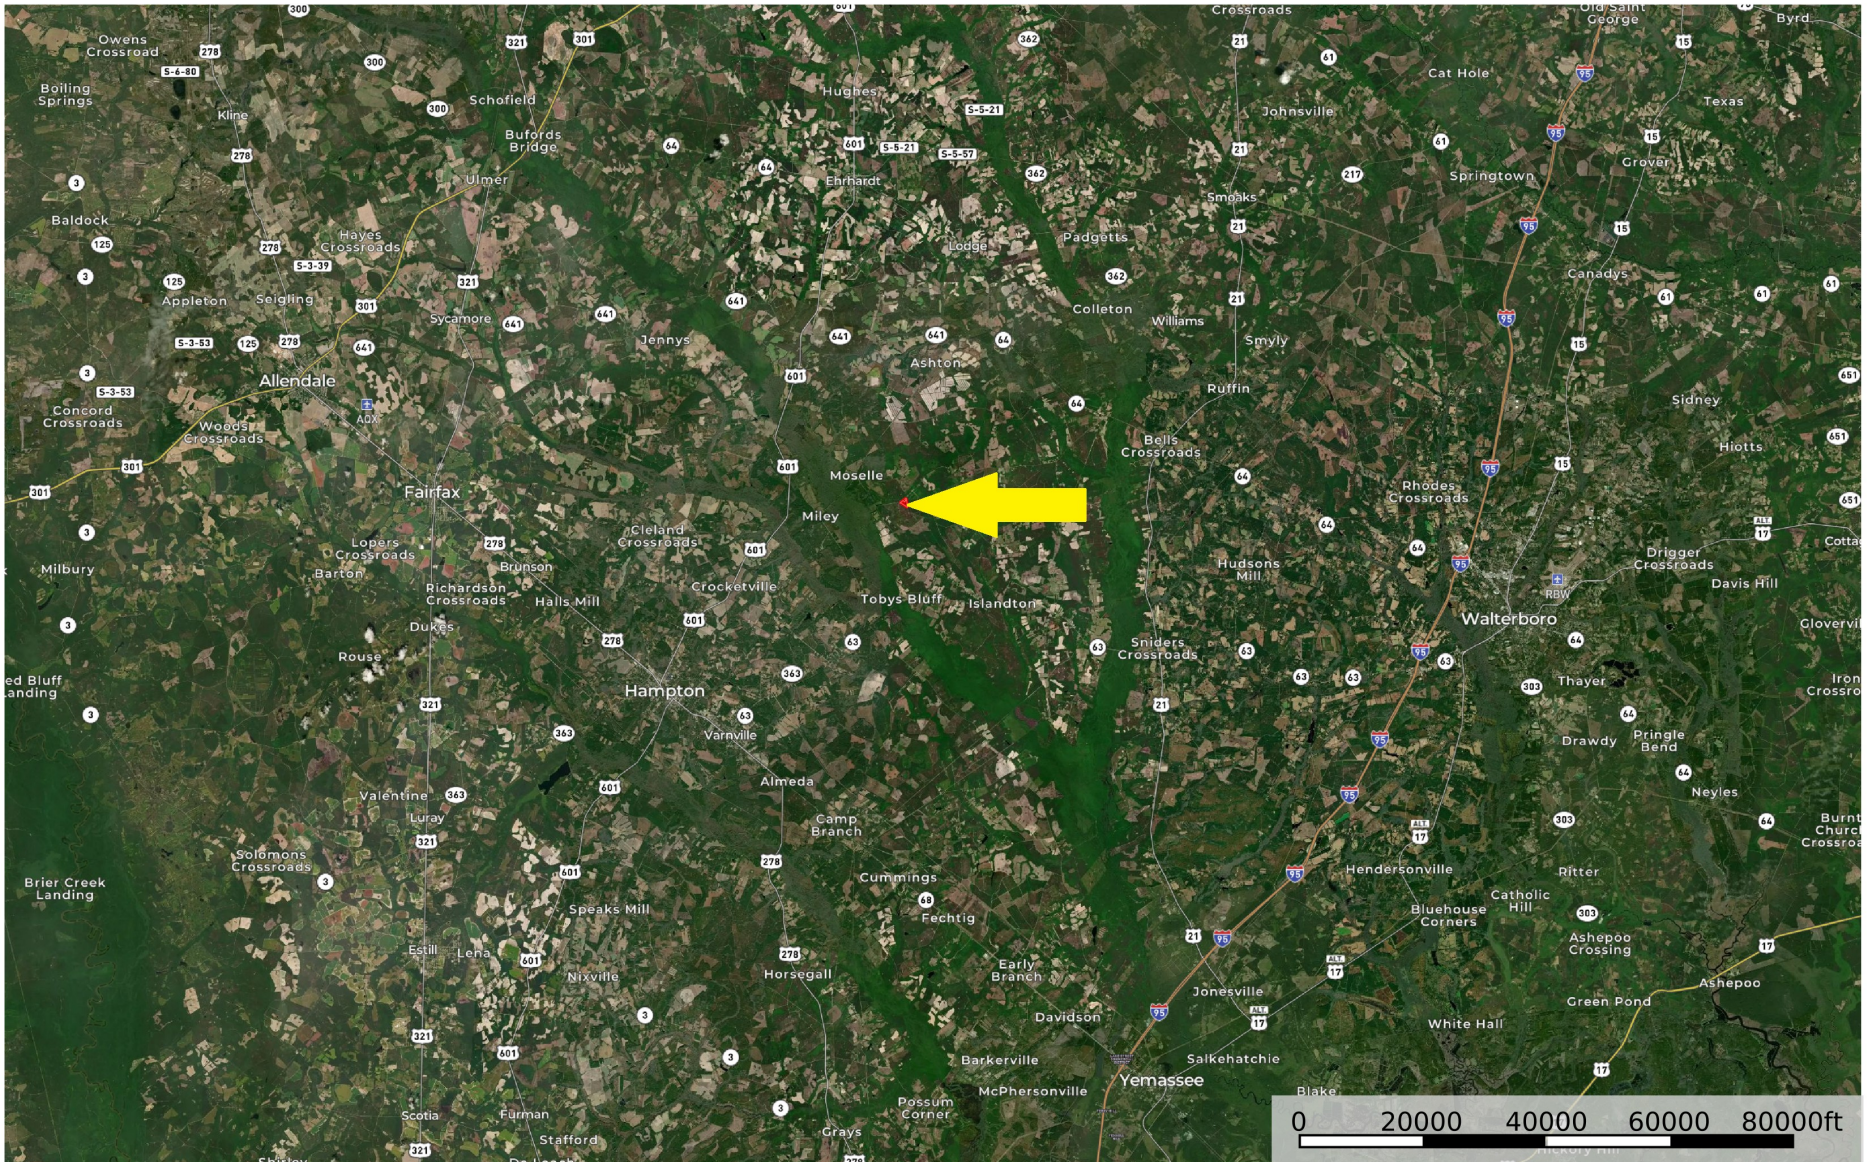

16 AC Cross Swamp Road
South Carolina, AC +/-

Sheldon Swofford
803-842-7401