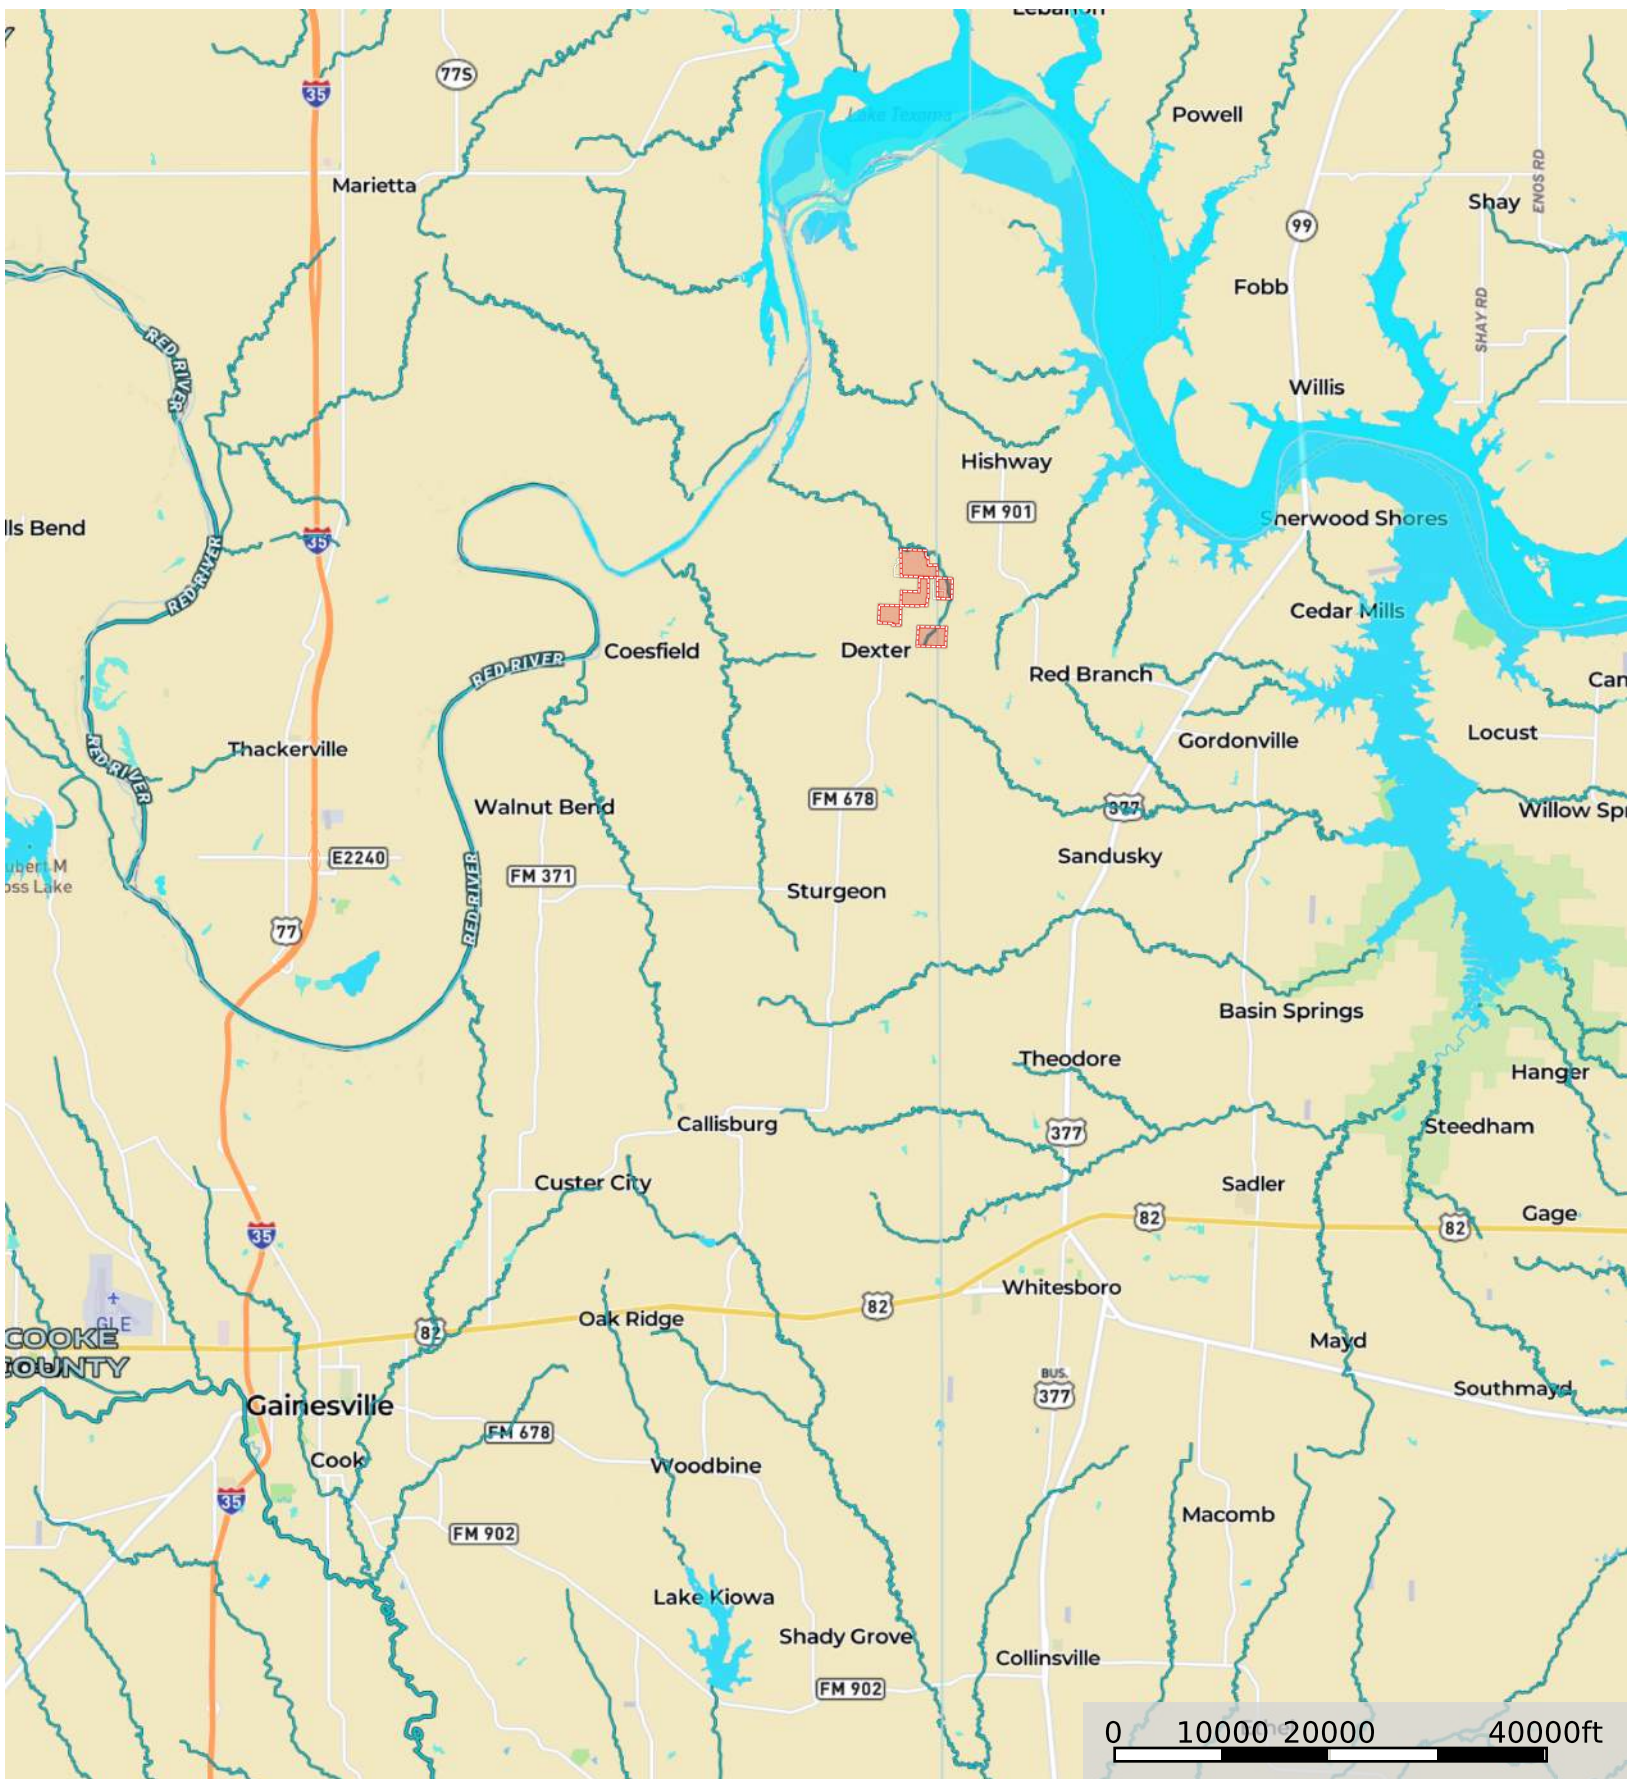

# Cooke & Grayson Co's, Dexter Ranches, 511+/- acres

Cooke County, Grayson County, Texas, 511 AC +/-

- Gate
- Fence
- Boundary
- Stream, Intermittent
- River/Creek
- Water Body

# Cooke & Grayson Co's, Dexter Ranches, 511+/-acres

Cooke County, Grayson County, Texas, 511 AC +/-

- Fence
- Boundary
- Stream, Intermittent
- River/Creek
- Water Body