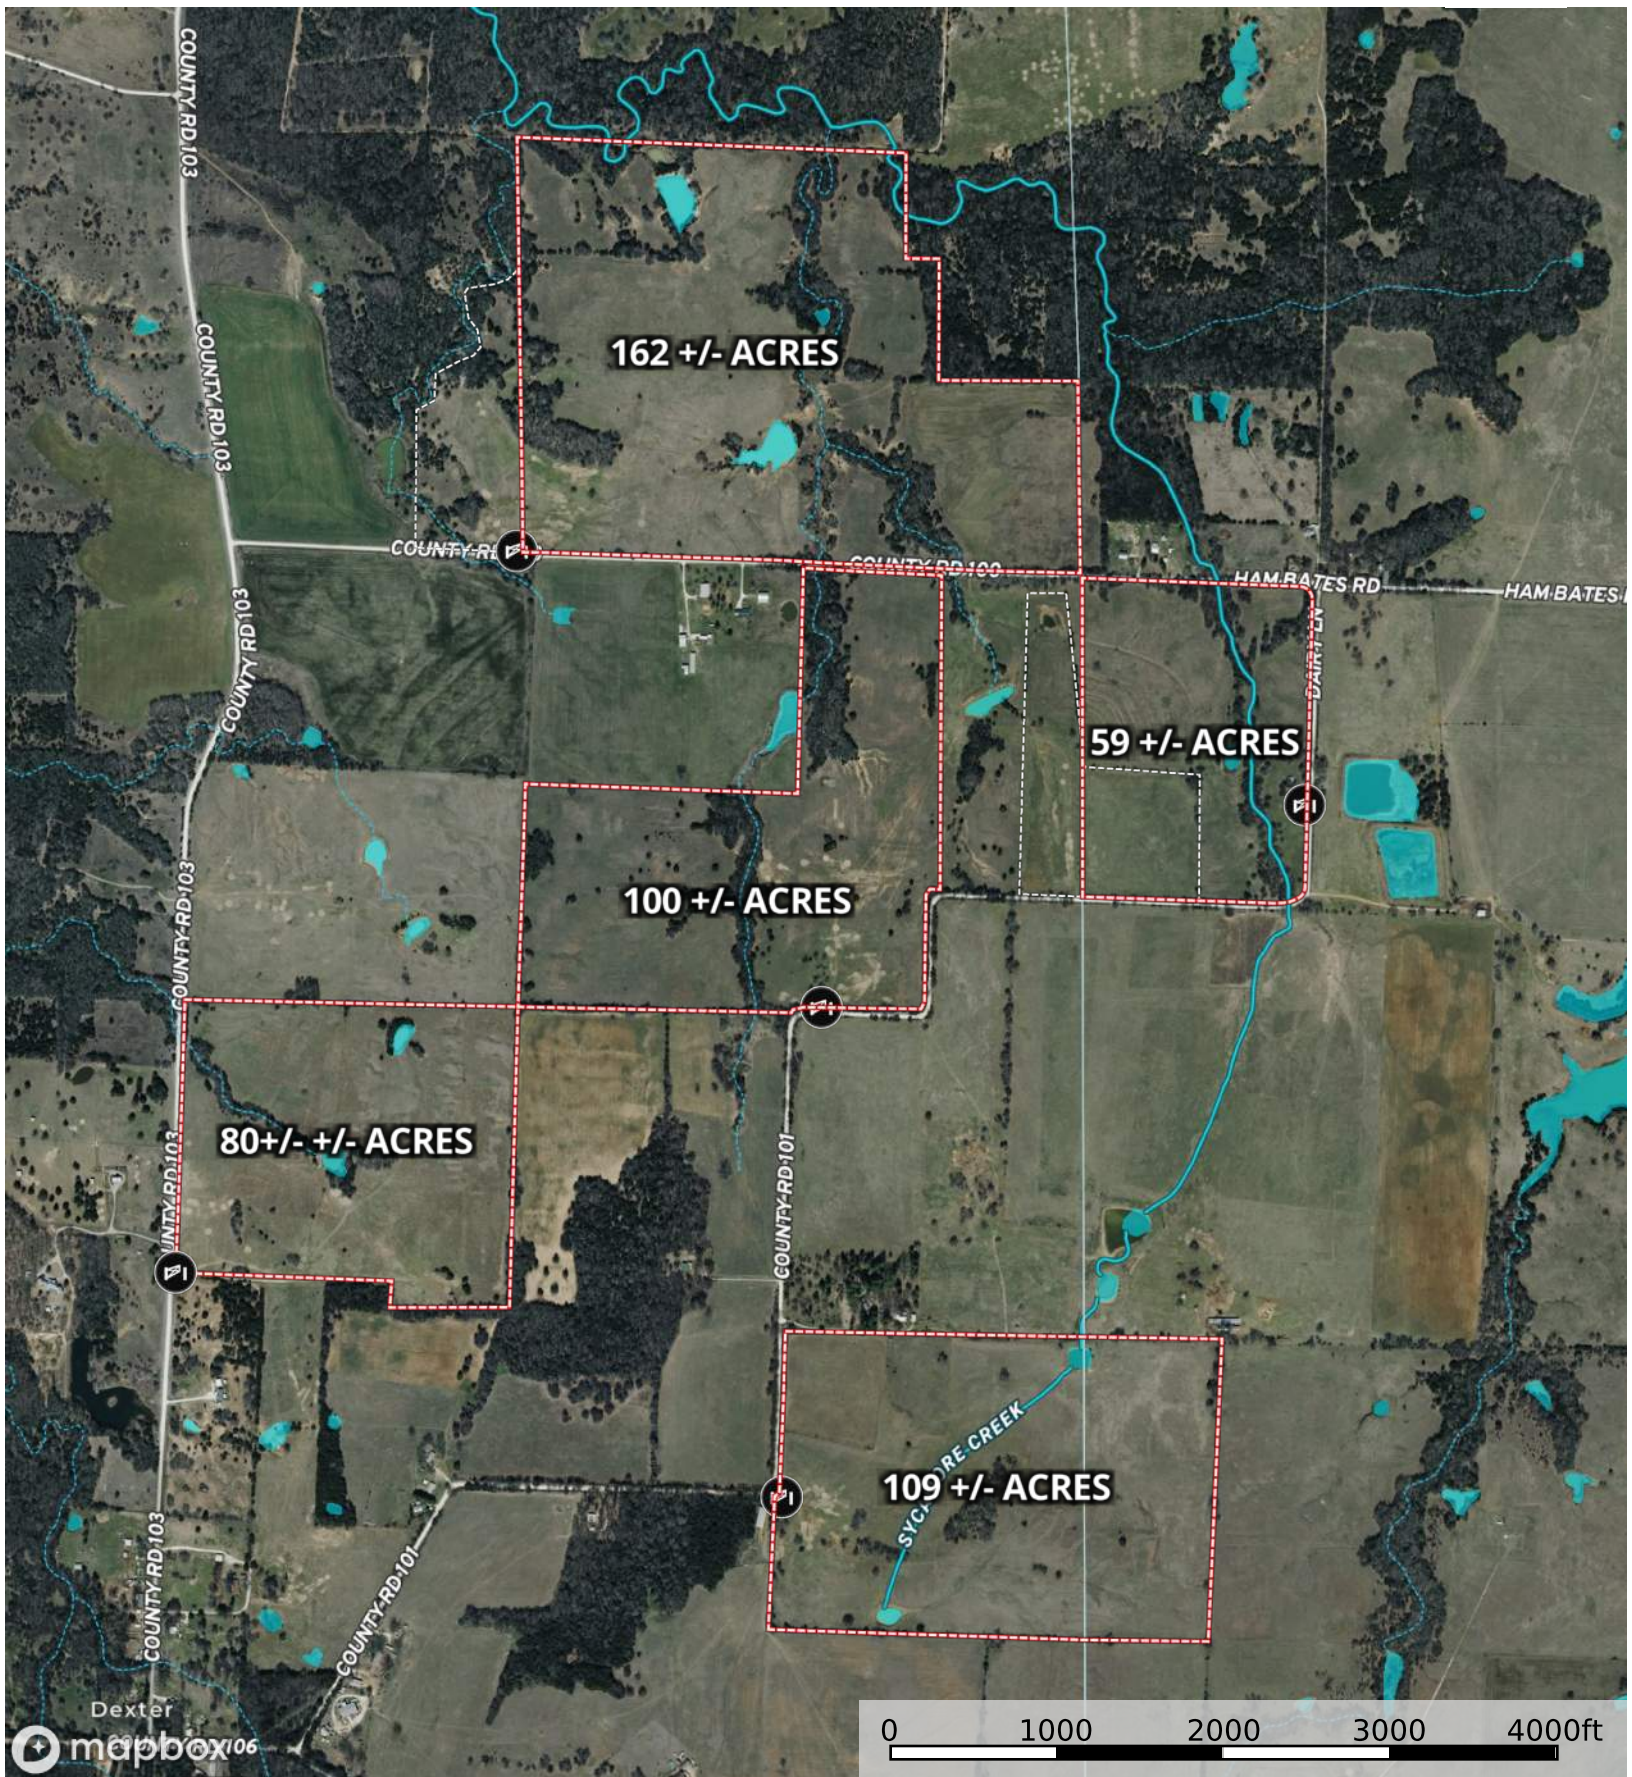

Cooke & Grayson Co's, Dexter Ranches, 511+/-acres  
Cooke County, Grayson County, Texas, 511 AC +/-

# Cooke & Grayson Co's, Dexter Ranches, 511+/- acres

Cooke County, Grayson County, Texas, 511 AC +/-

- Gate
- Fence
- Boundary
- Stream, Intermittent
- River/Creek
- Water Body

# Cooke & Grayson Co's, Dexter Ranches, 511+/-acres

Cooke County, Grayson County, Texas, 511 AC +/-

- Fence
- Boundary
- Stream, Intermittent
- River/Creek
- Water Body