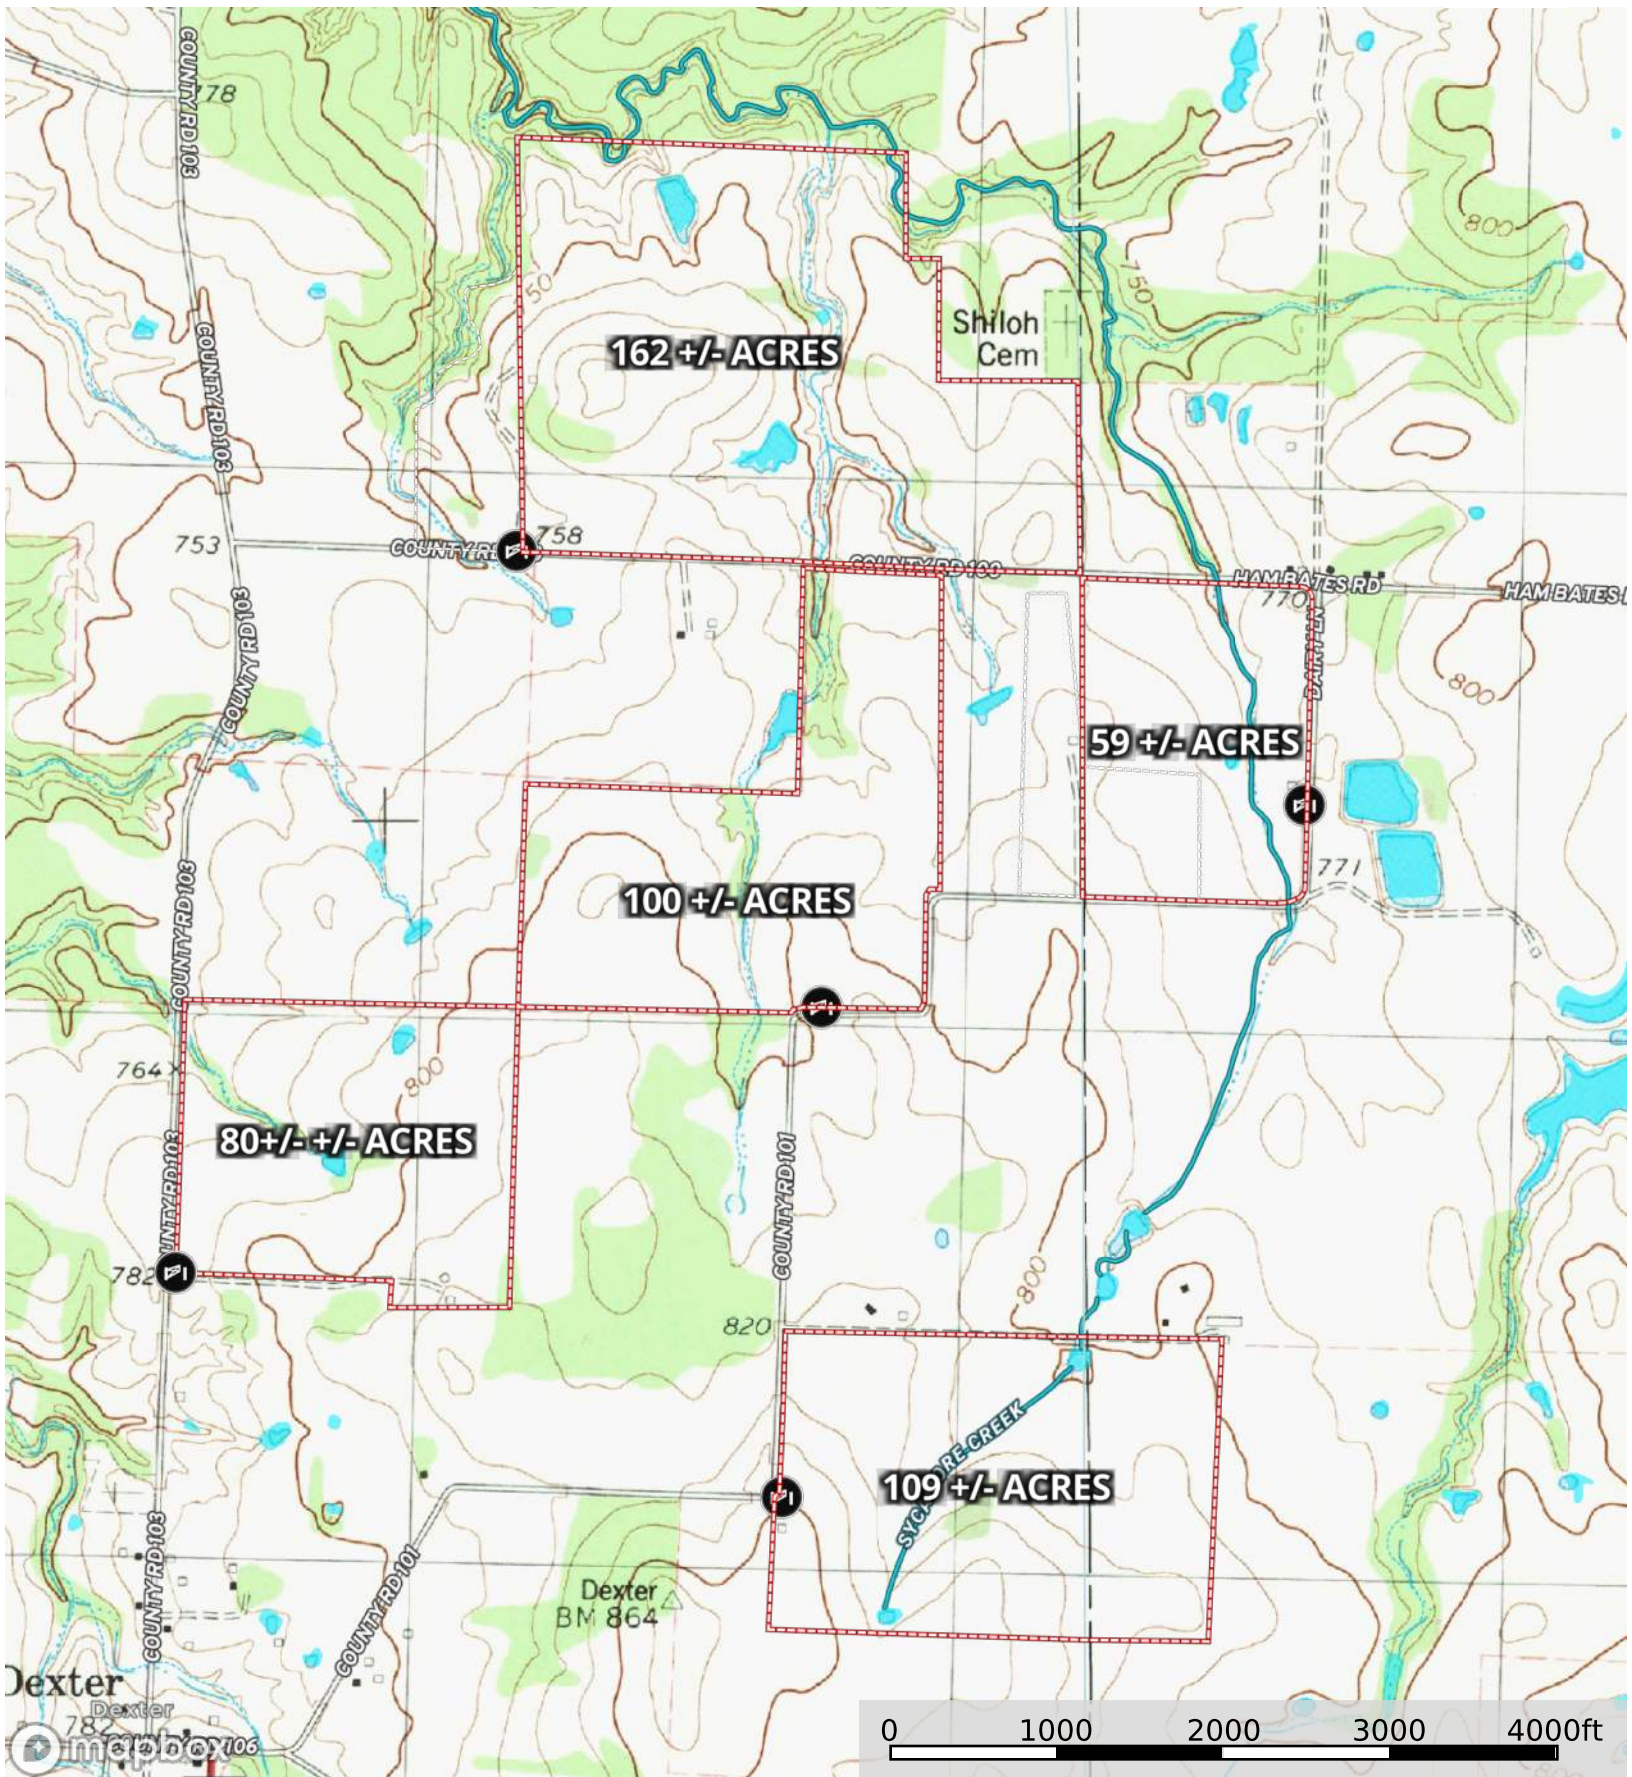

Cooke & Grayson Co's, Dexter Ranches, 511+/-acres  
Cooke County, Grayson County, Texas, 511 AC +/-

# Cooke & Grayson Co's, Dexter Ranches, 511+/- acres

Cooke County, Grayson County, Texas, 511 AC +/-

- Gate
- Fence
- Boundary
- Stream, Intermittent
- River/Creek
- Water Body

# Cooke & Grayson Co's, Dexter Ranches, 511+/-acres

Cooke County, Grayson County, Texas, 511 AC +/-

- Fence
- Boundary
- Stream, Intermittent
- River/Creek
- Water Body