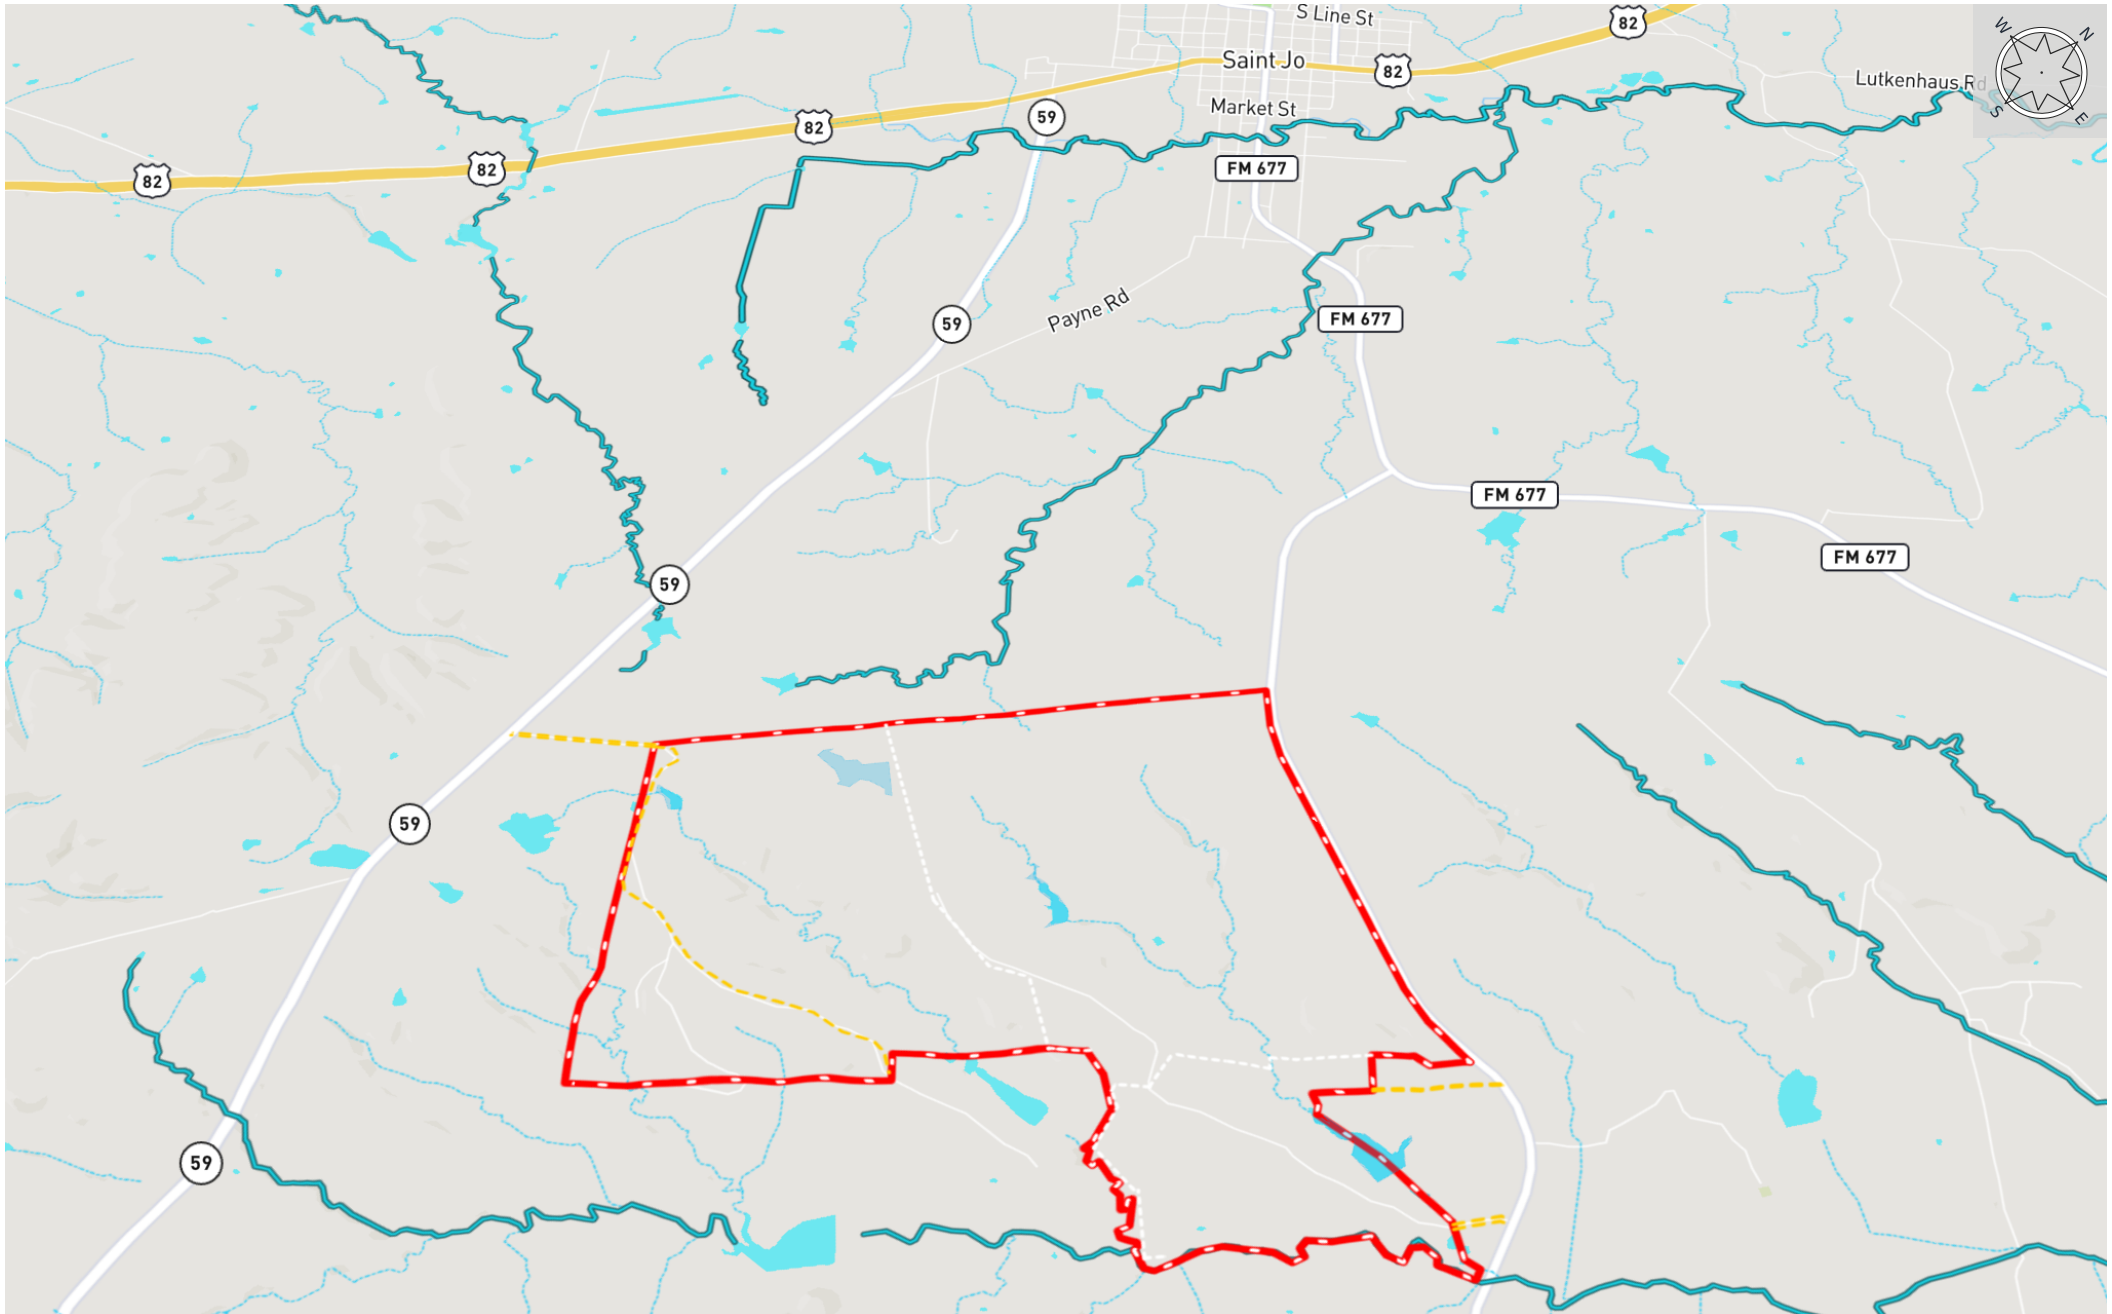

Nunneley Legacy 5N's Ranch

Texas, AC +/-

- Road / Trail
- Fence
- Pond / Tank
- Boundary
- Stream, Intermittent
- River/Creek
- Water Body