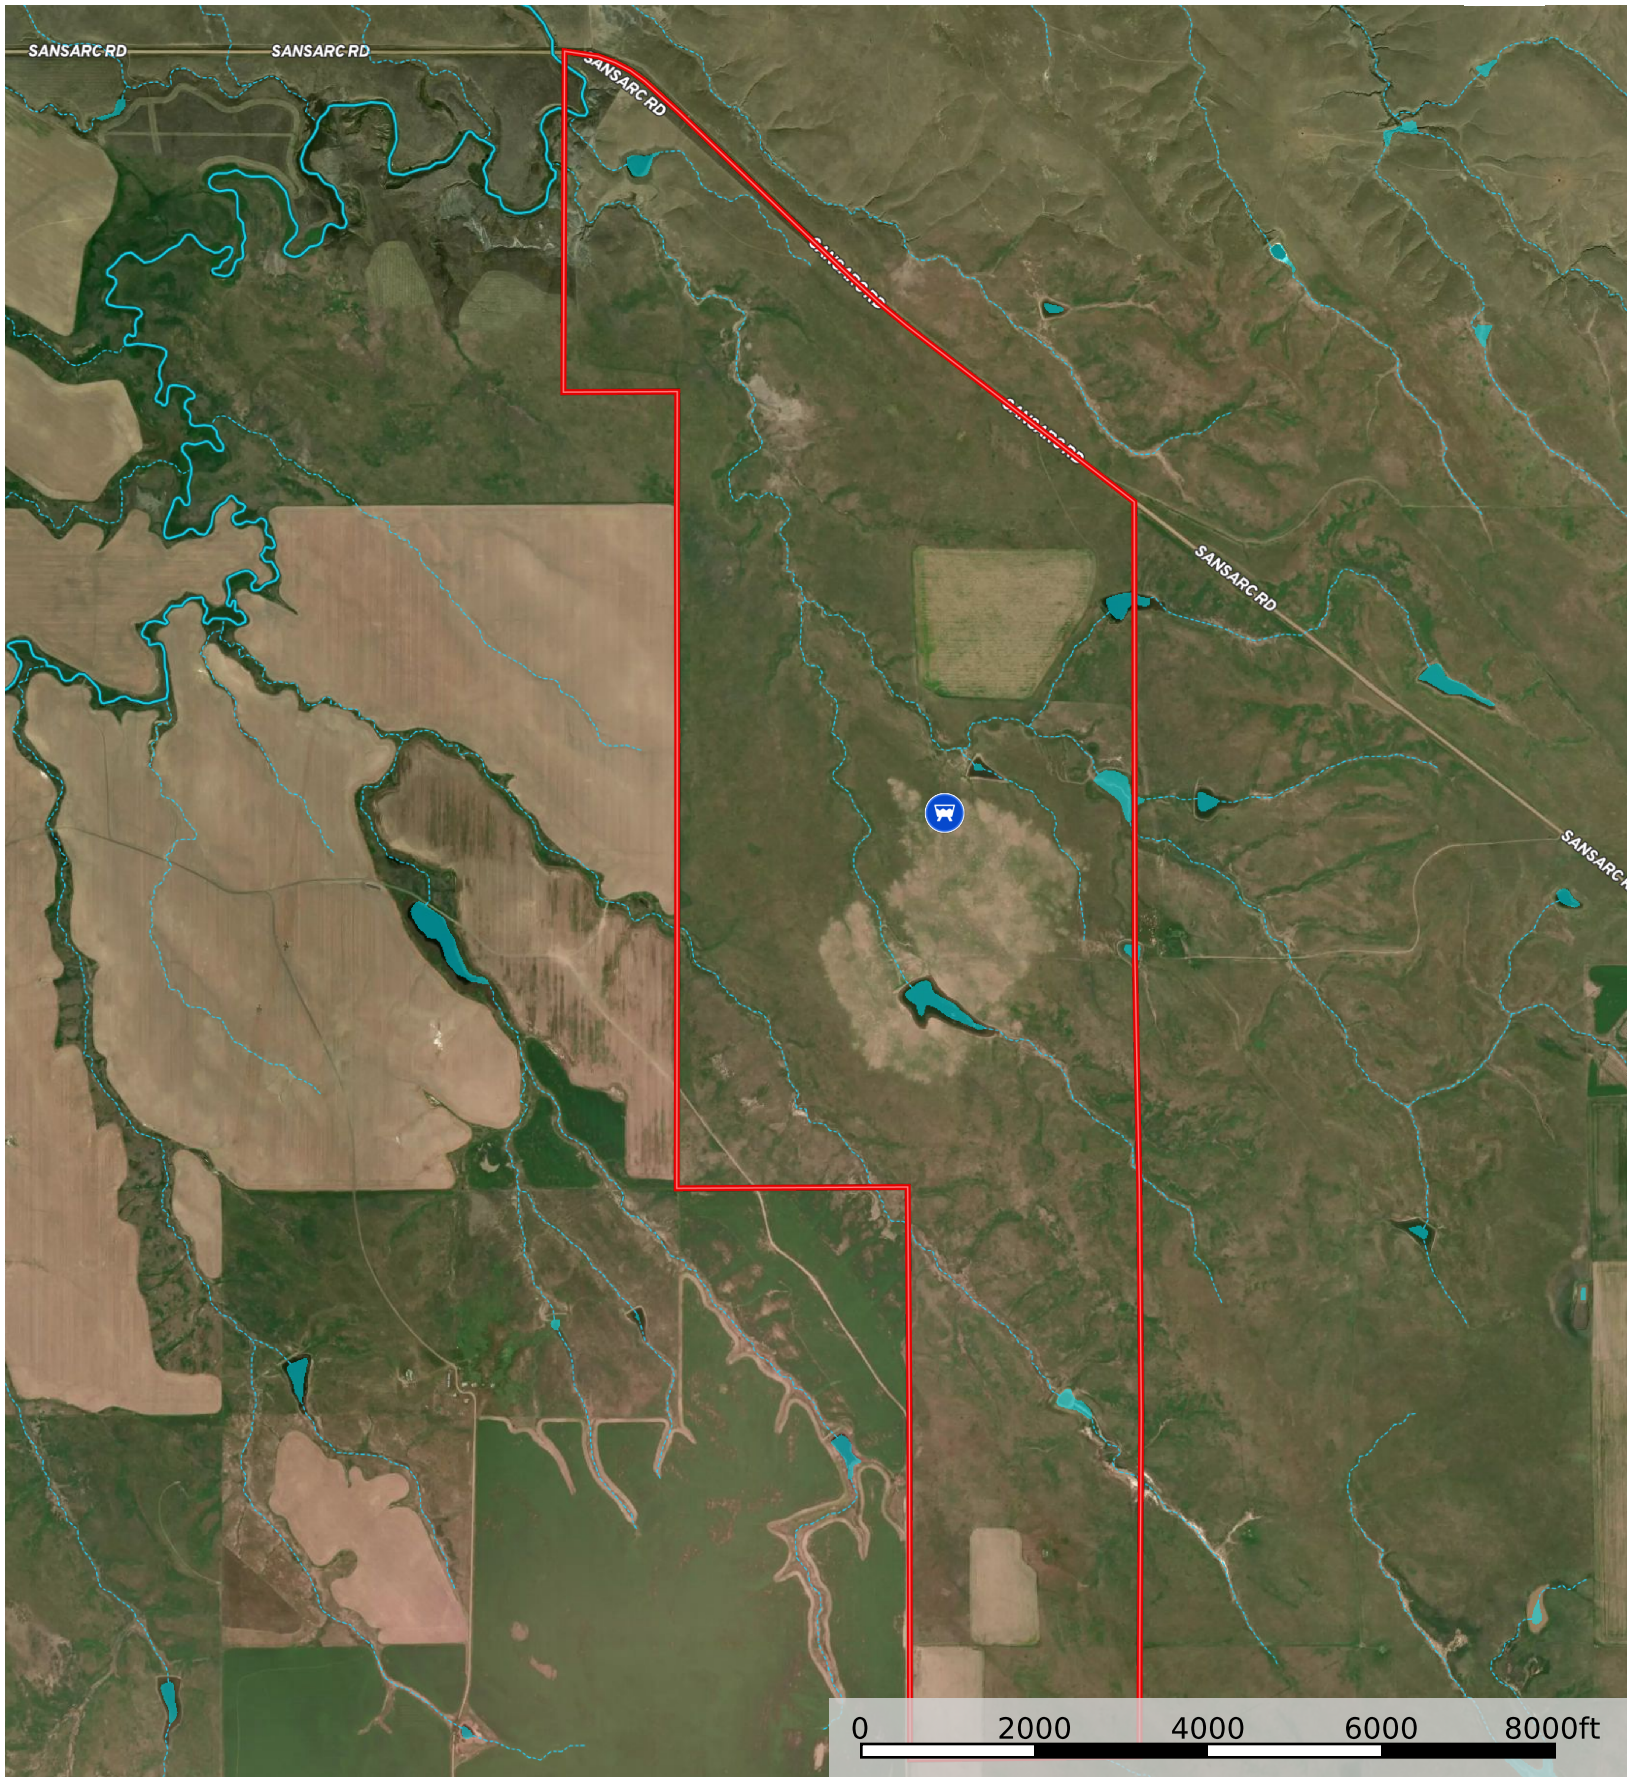

Sansarc Road

Stanley County, South Dakota, 1727 AC +/-

- Water Storage Tank
- Boundary
- Stream, Intermittent
- River/Creek
- Water Body