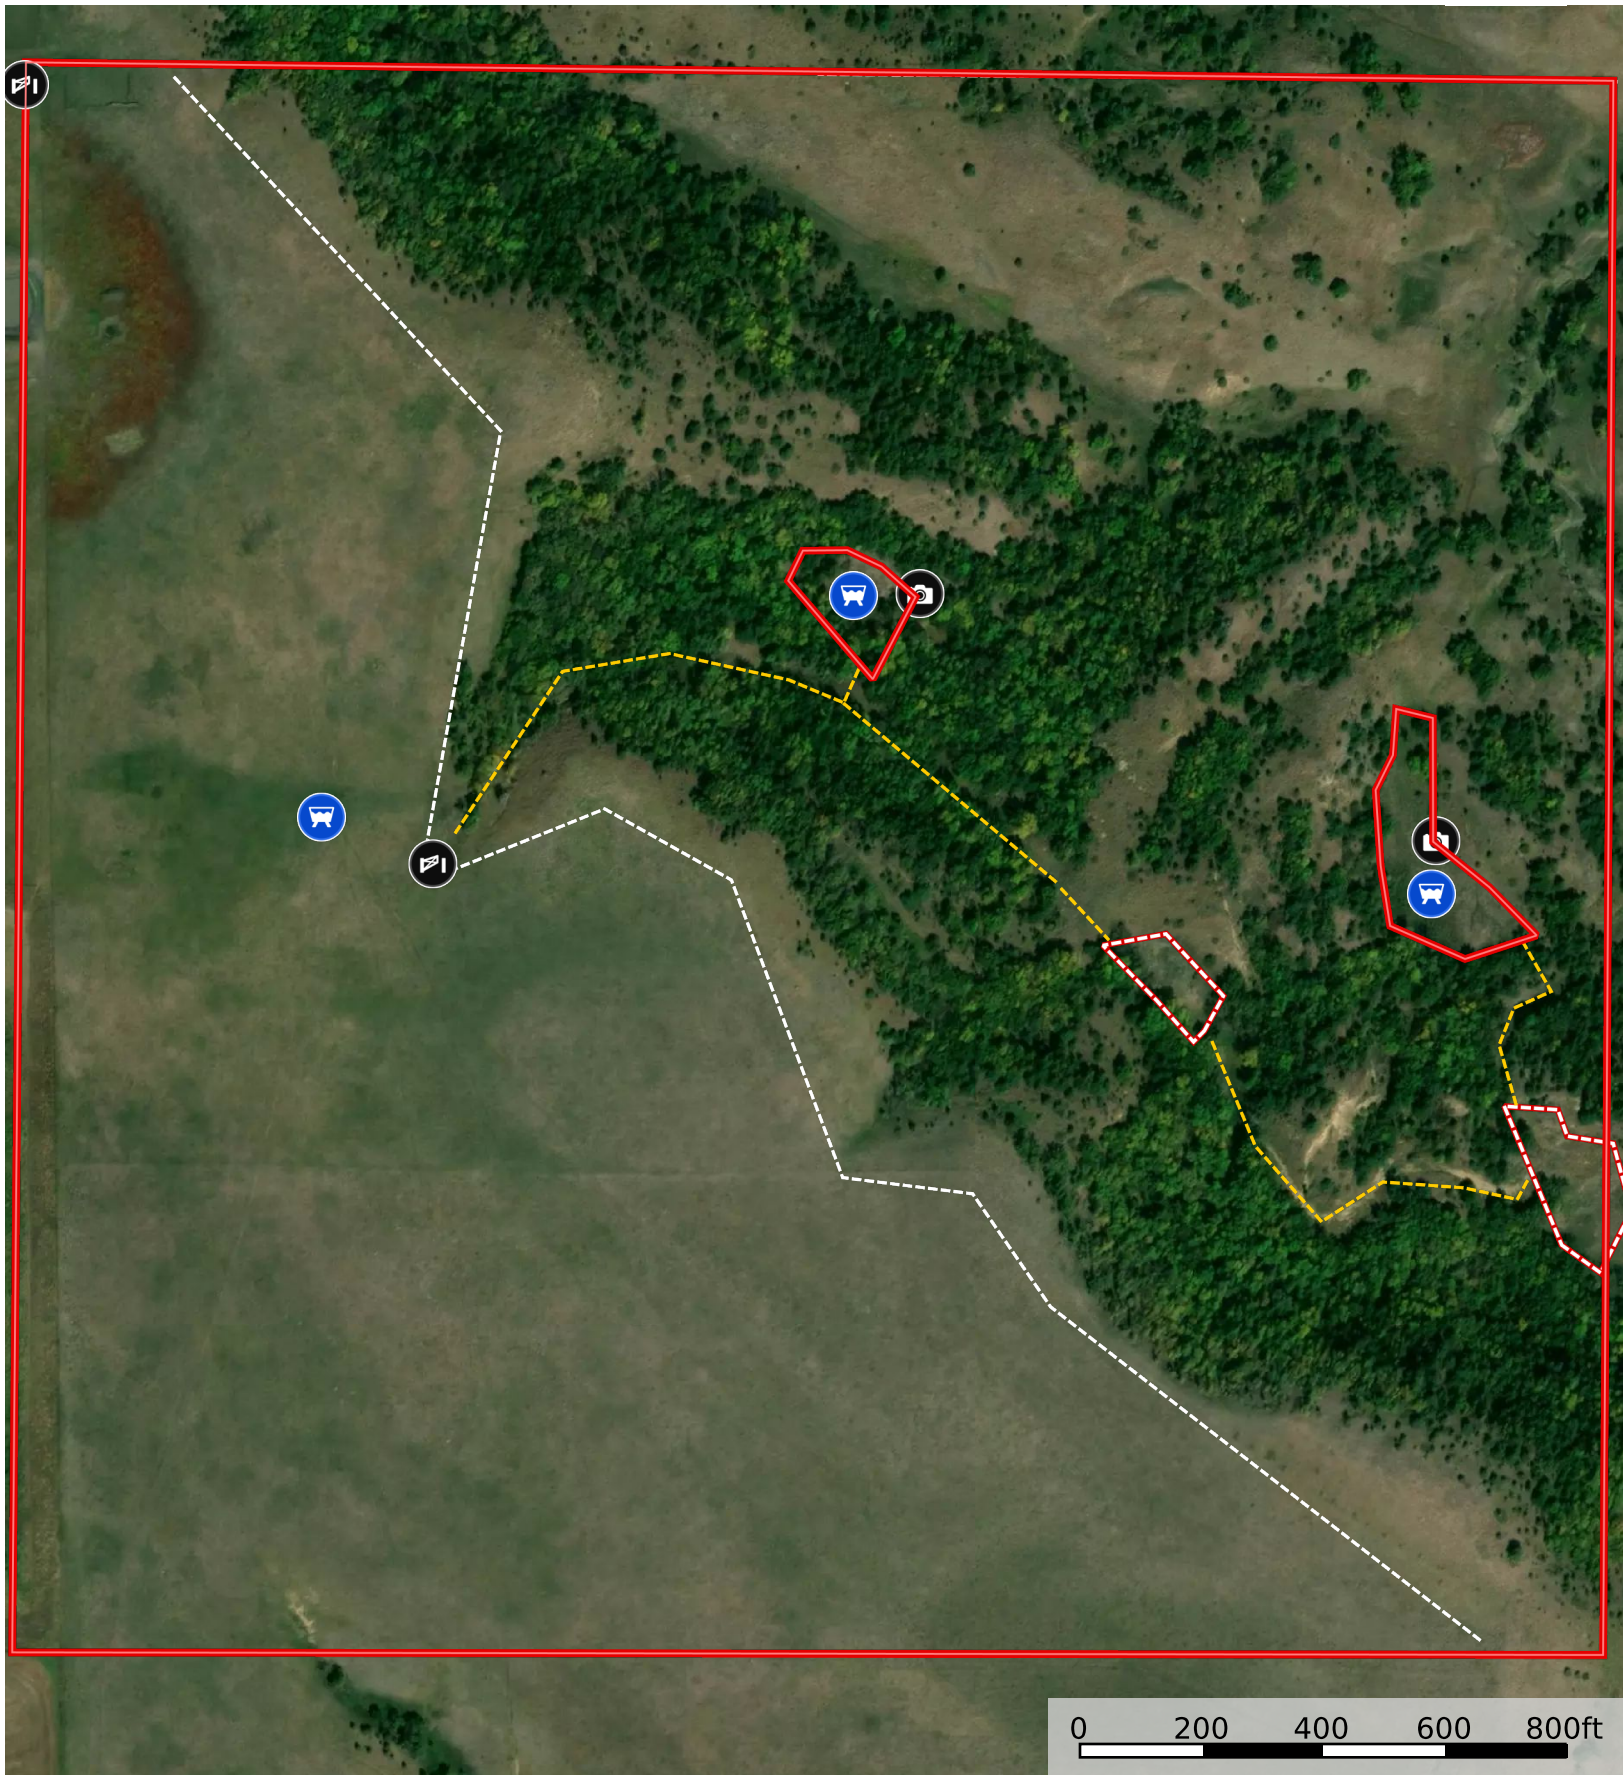

Gregory County Hunting

Gregory County, South Dakota, 160 AC +/-

- Gate
- Photo Point
- Water Storage Tank
- Fence
- Our Side of Fence
- Road / Trail
- Boundary
- Boundary