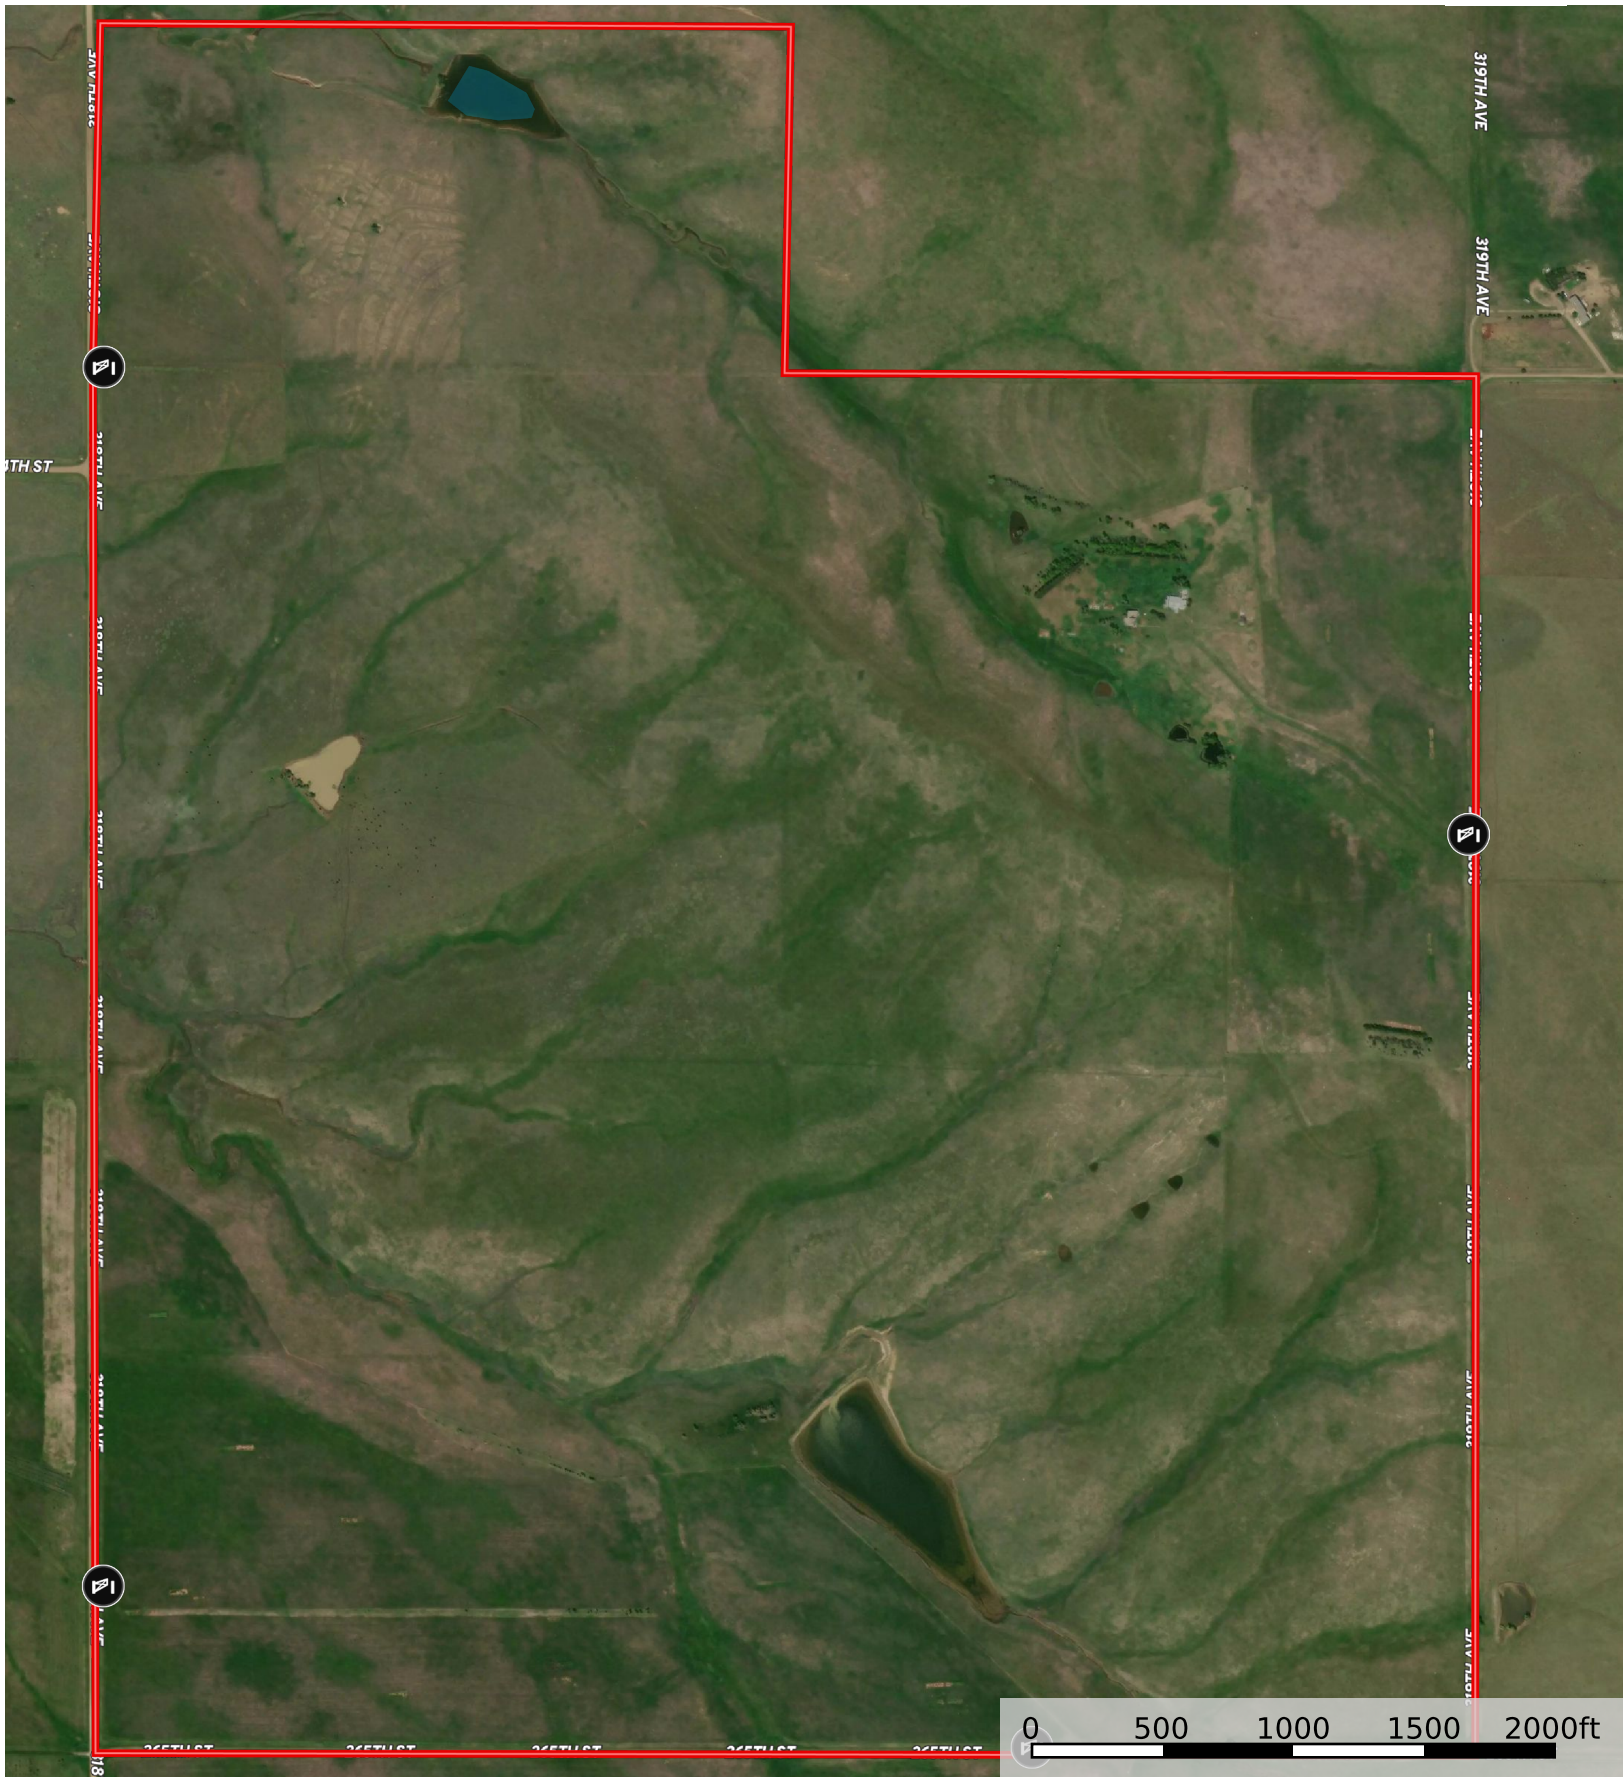

Tripp County 720

Tripp County, South Dakota, 720 AC +/-

- Gate
- Pond / Tank
- Boundary