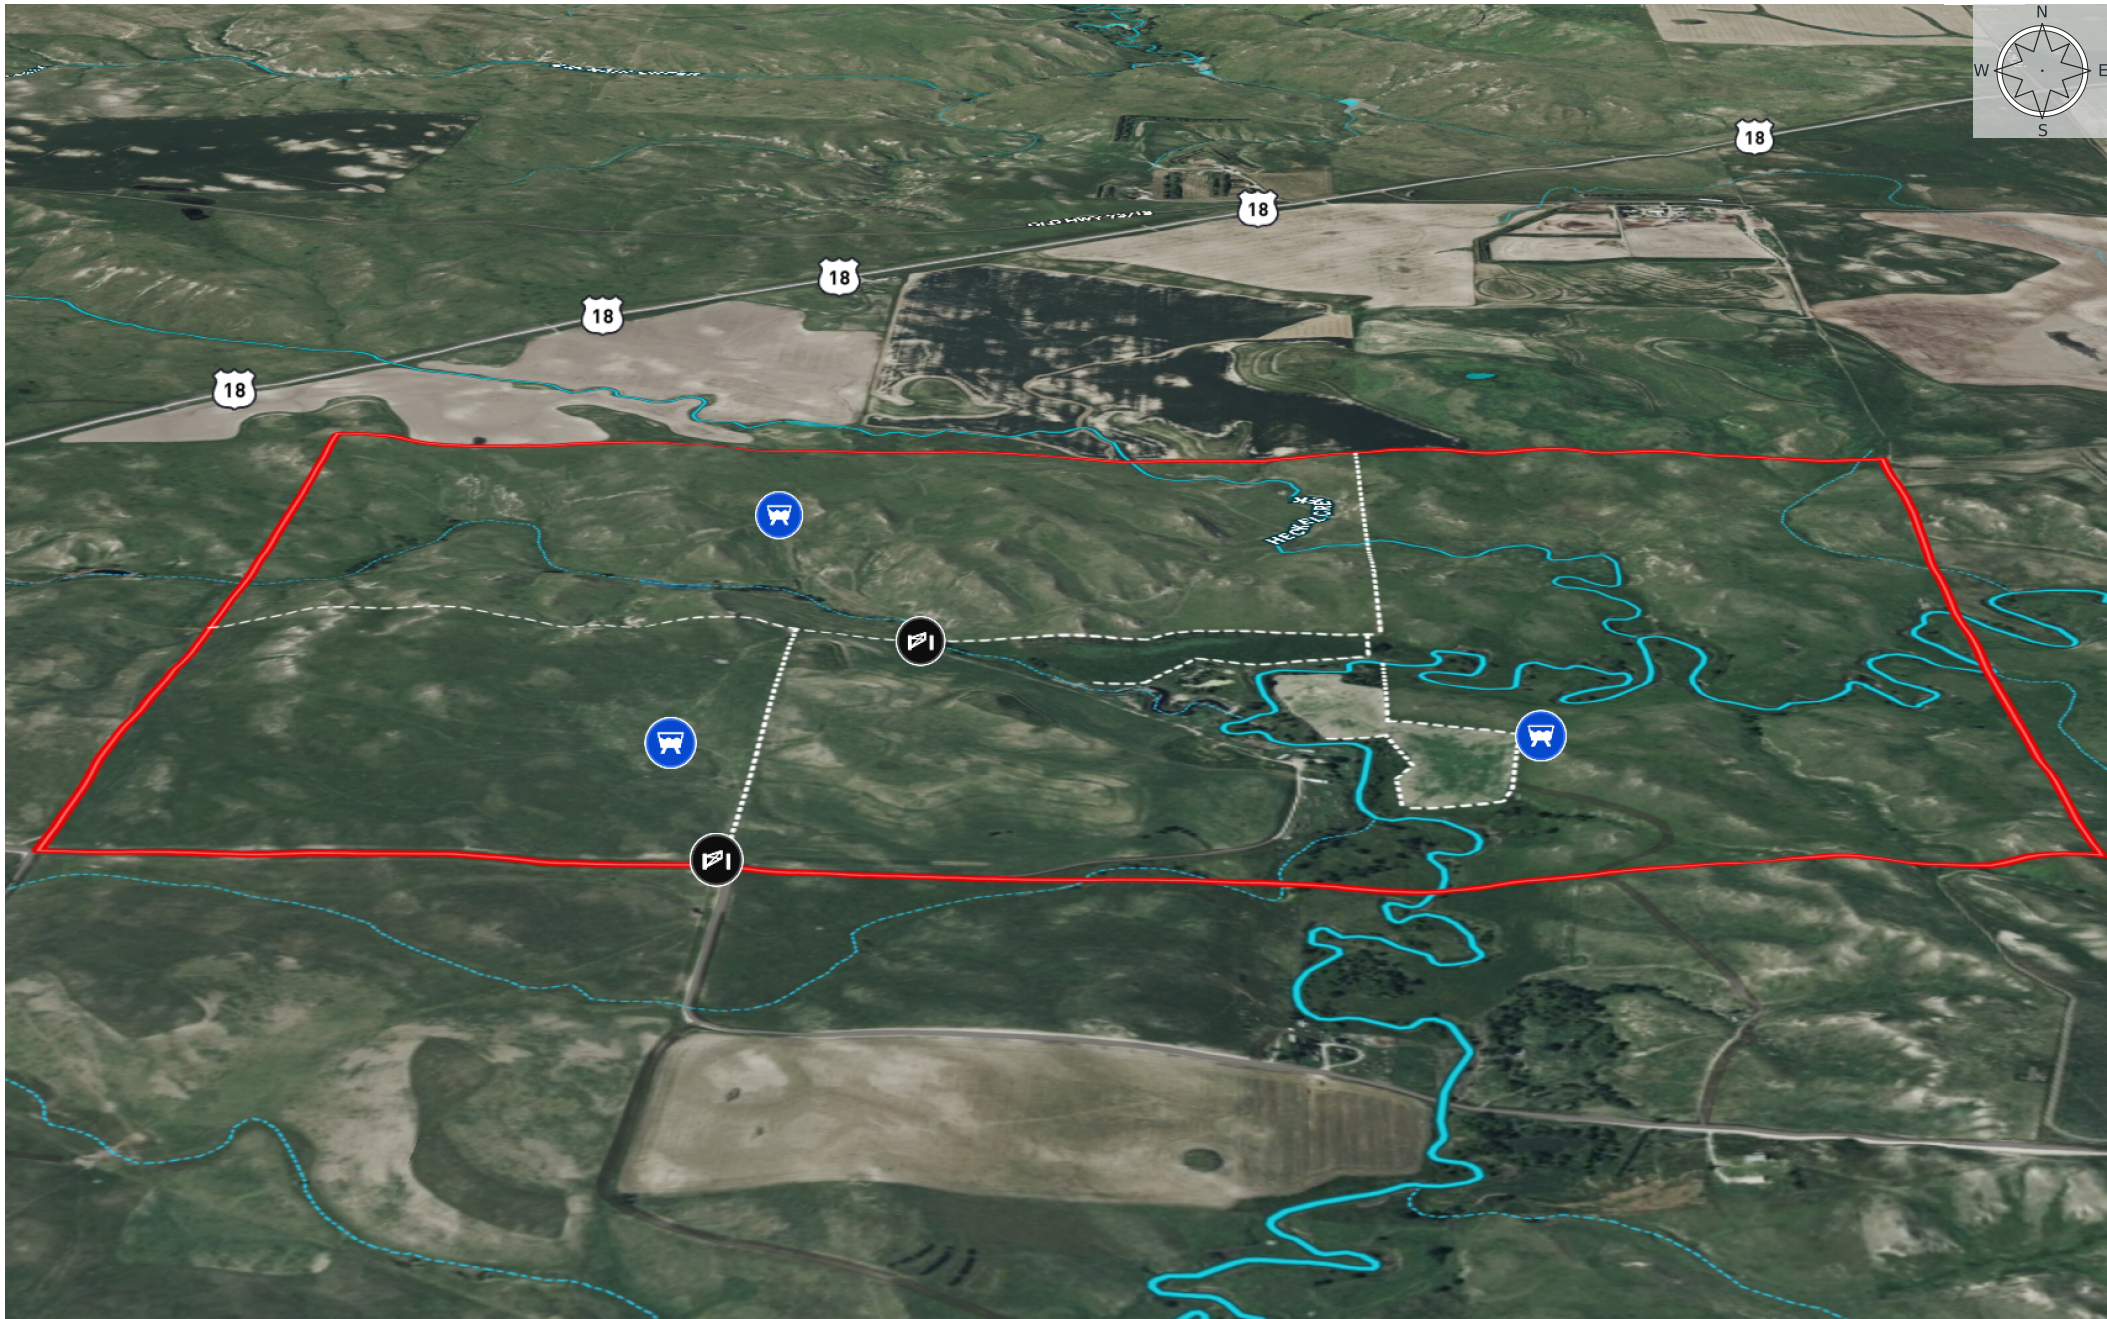

Harris Bennett County

South Dakota, AC +/-

- Gate
- Water Storage Tank
- Fence
- Pond / Tank
- Boundary
- Stream, Intermittent
- River/Creek
- Water Body