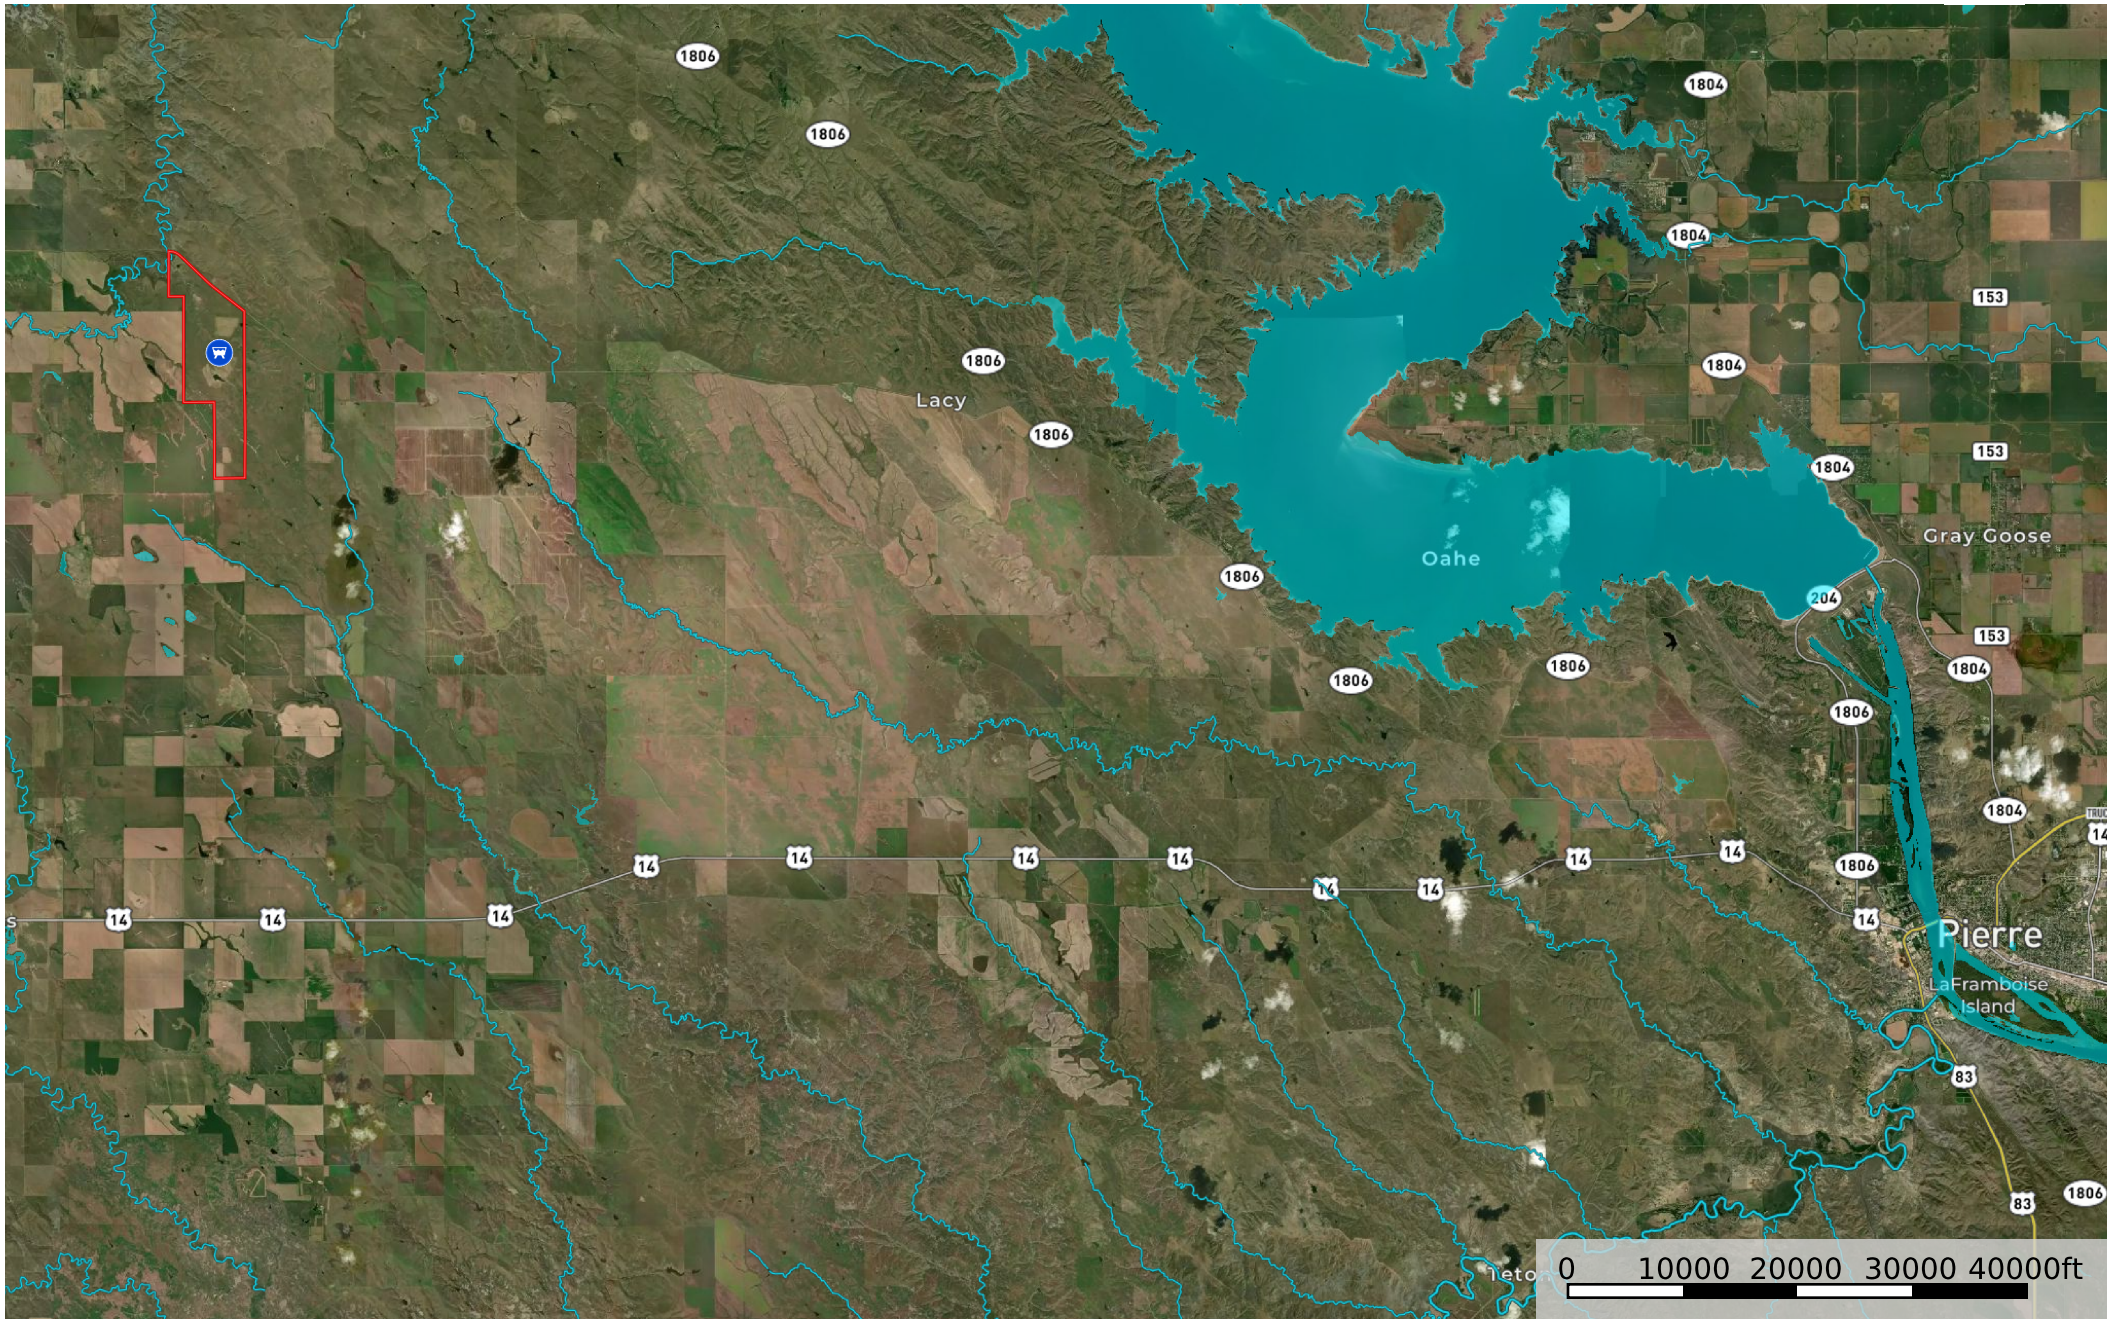

Sansarc Road

Stanley County, South Dakota, 1727 AC +/-

- Water Storage Tank
- Boundary
- Stream, Intermittent
- River/Creek
- Water Body