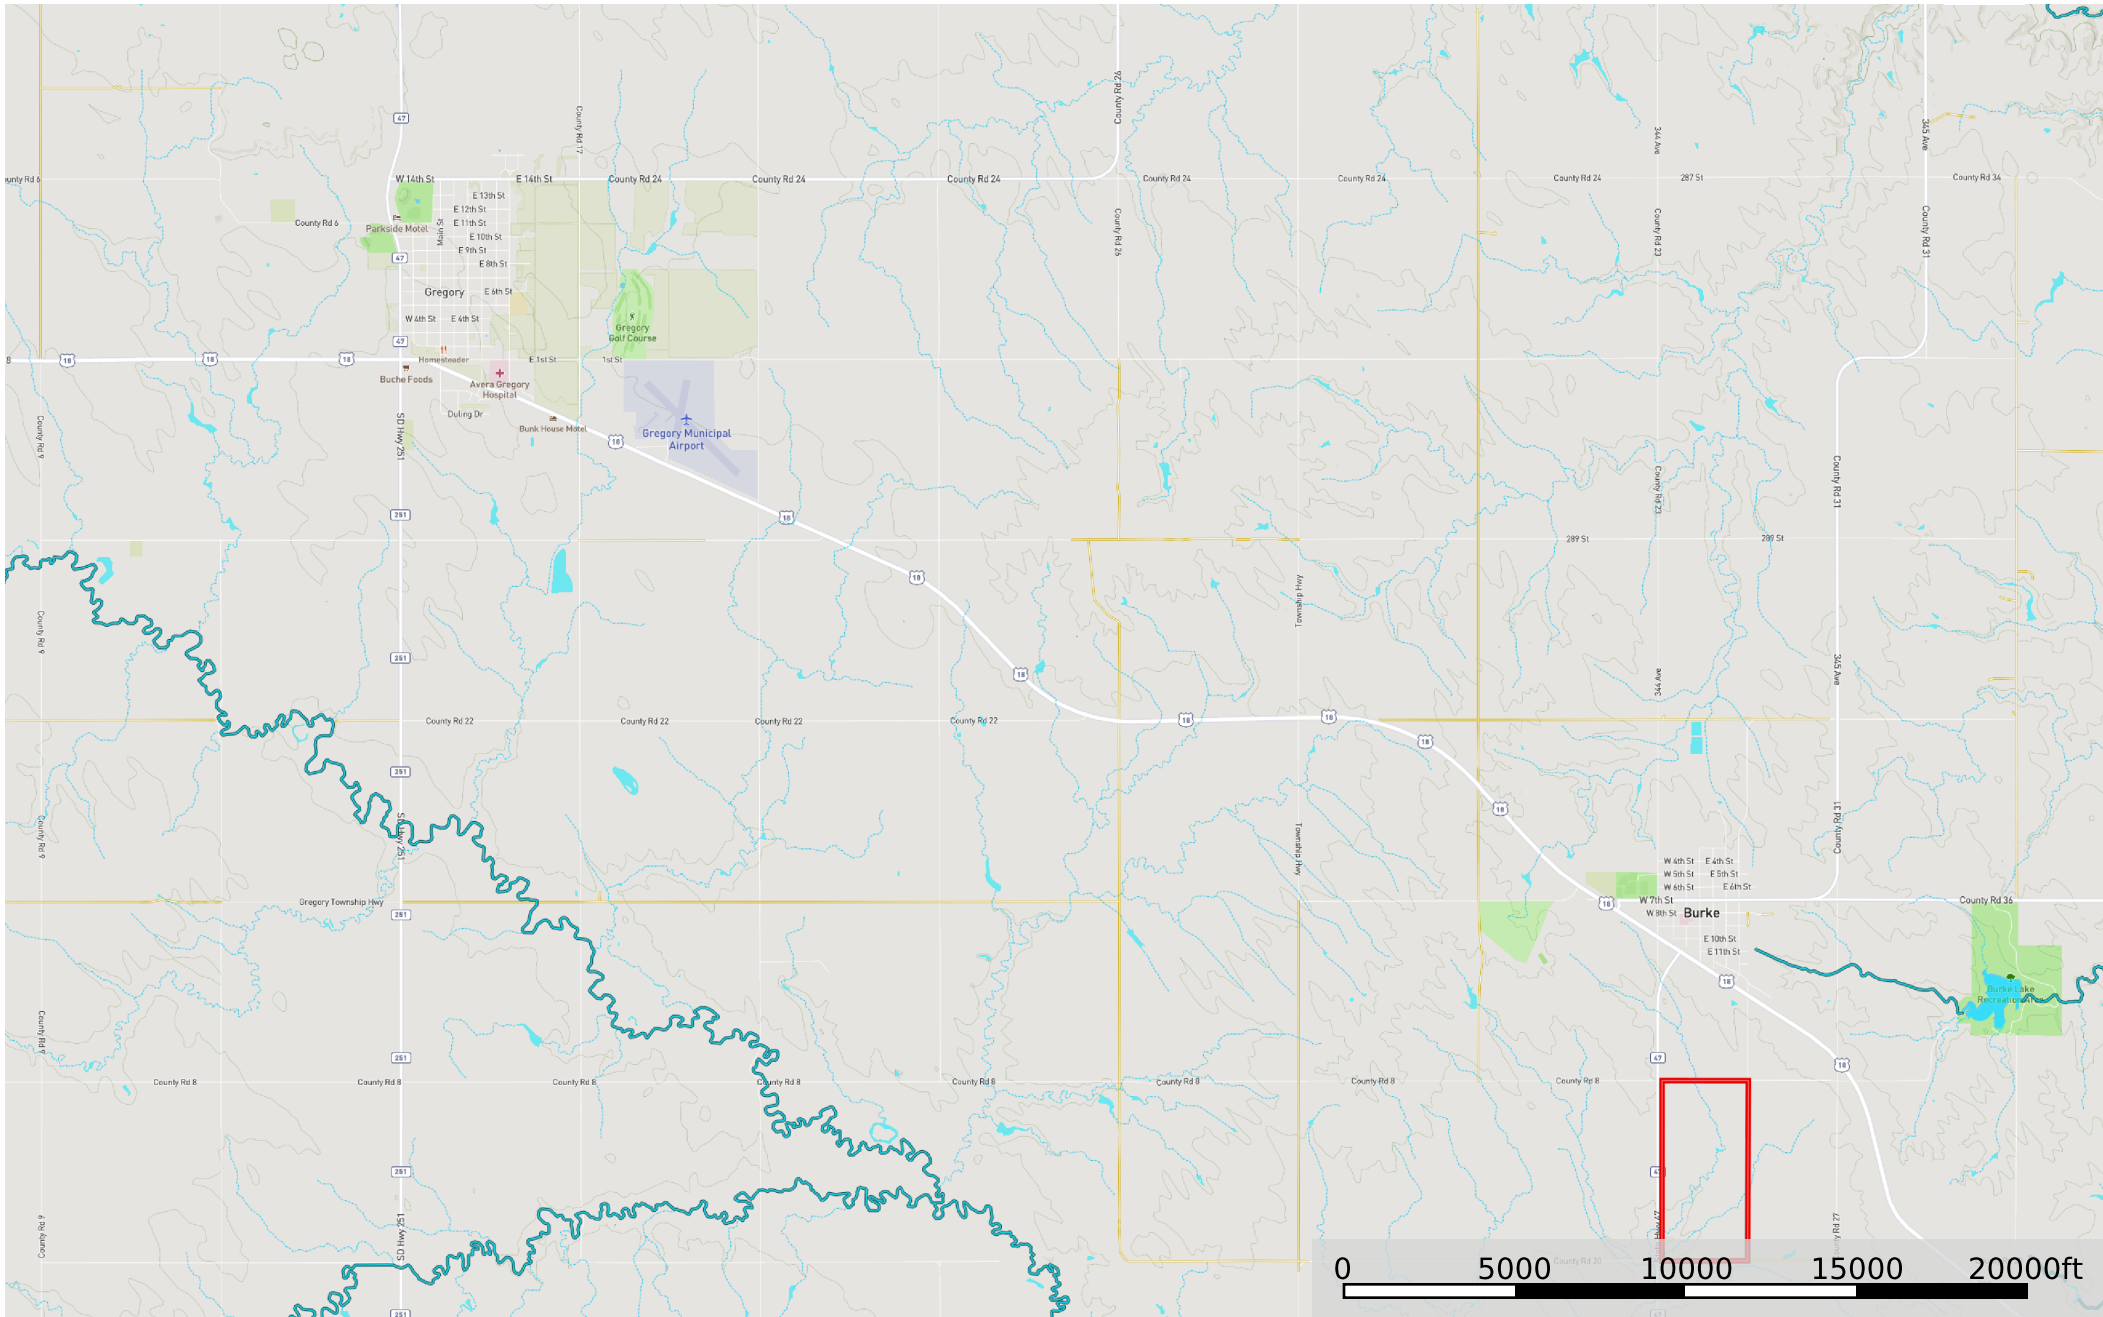

Pereboom

South Dakota, AC +/-

- Boundary
- Stream, Intermittent
- River/Creek
- Water Body