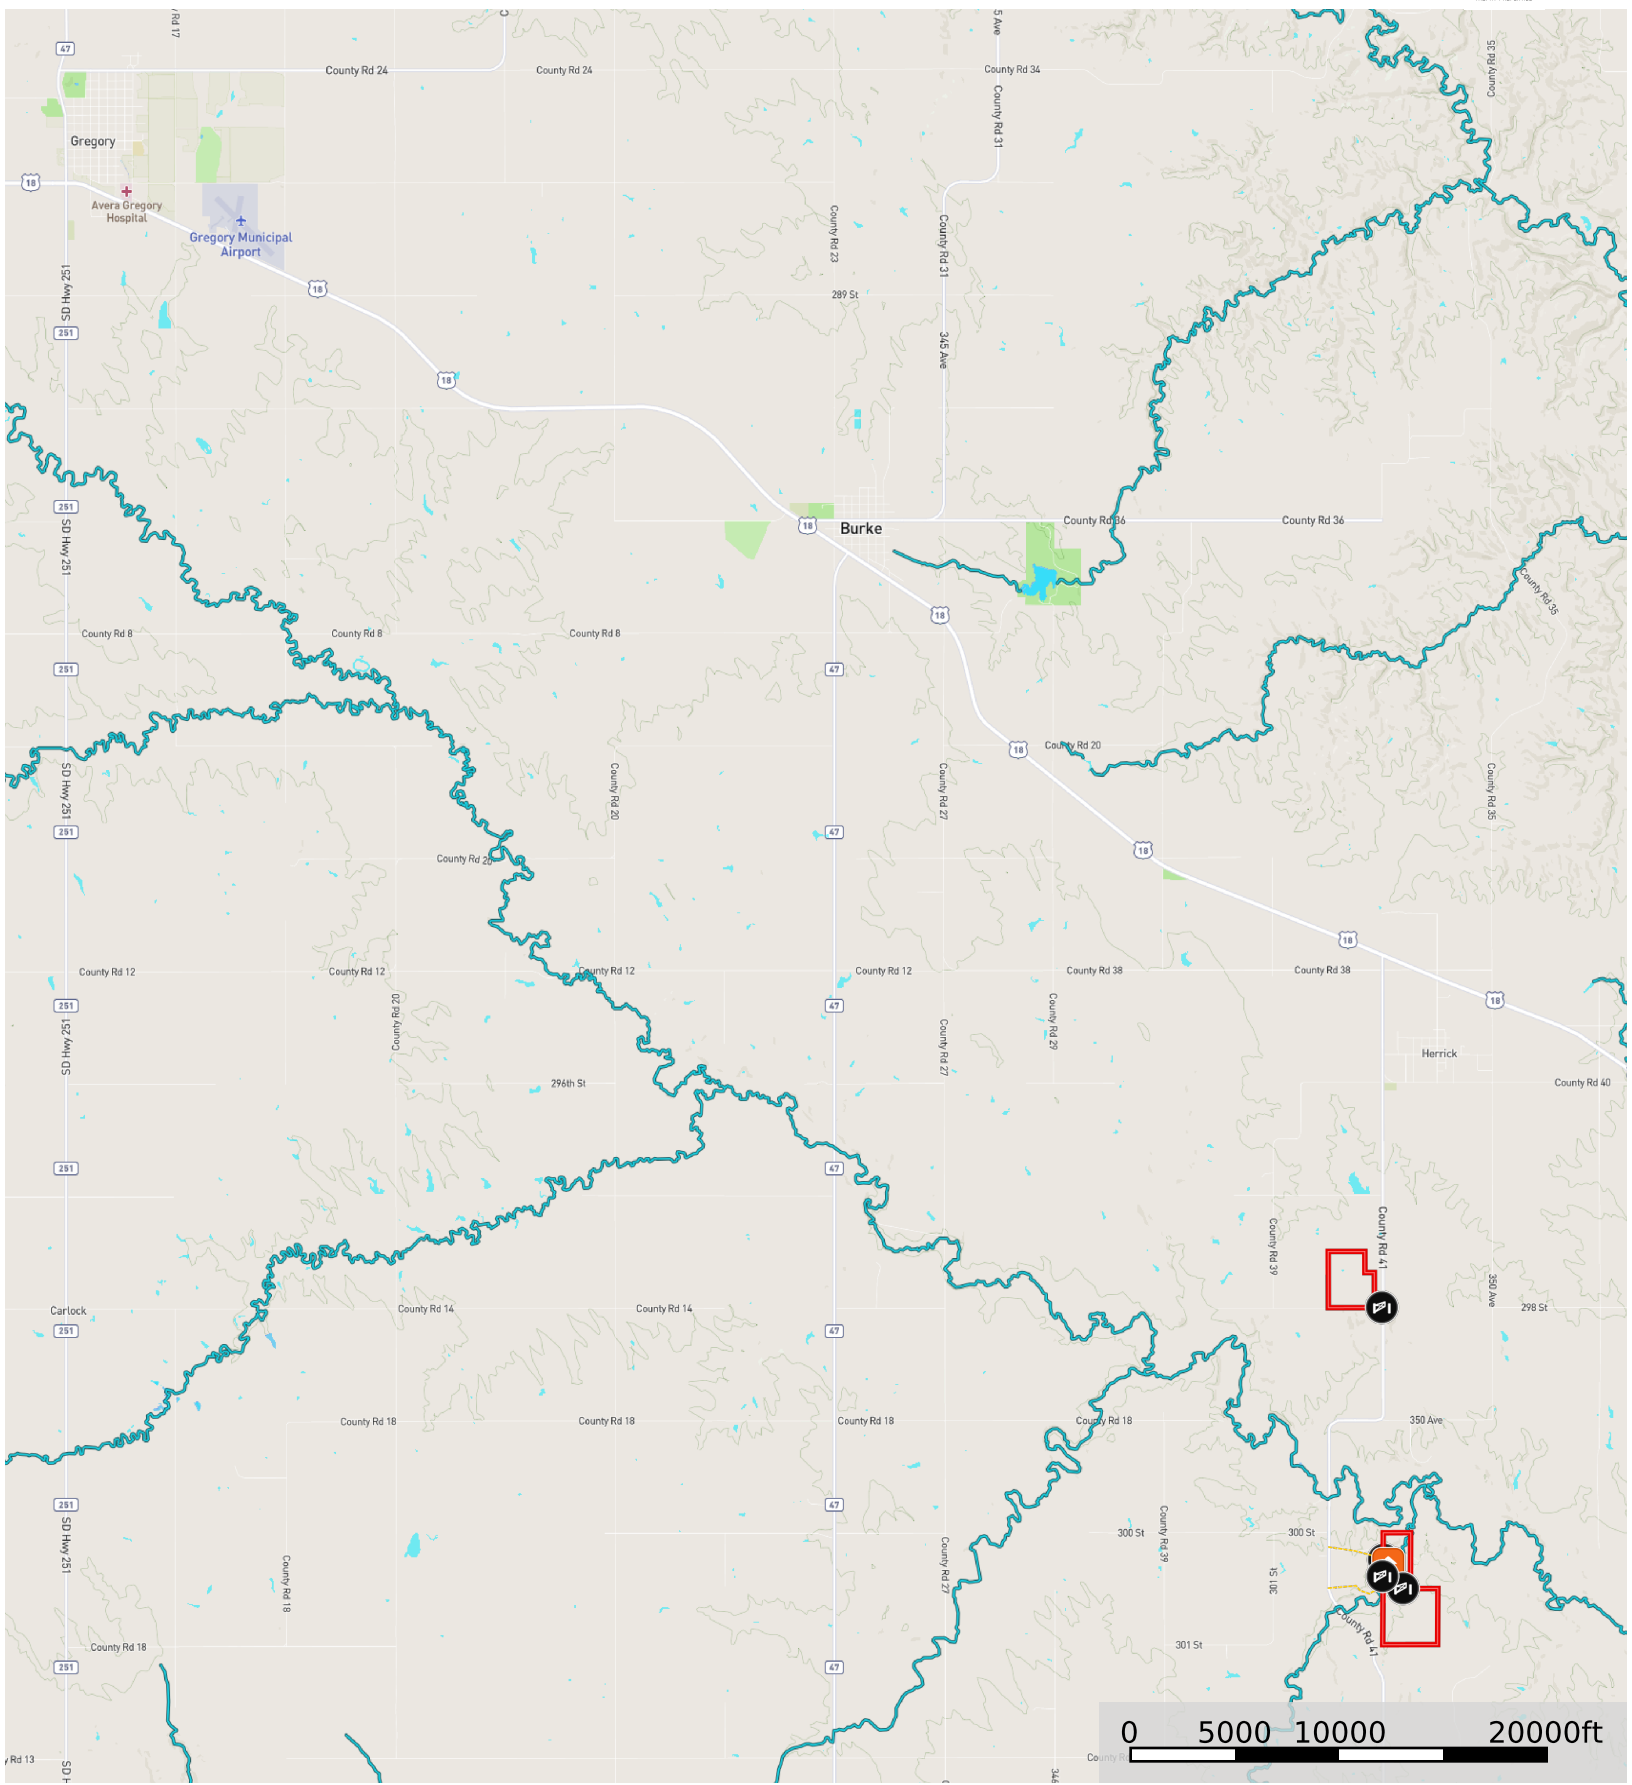

Hay Creek Valley

Gregory County, South Dakota, 367.5 AC +/-

- Gate
- House
- Road / Trail
- Boundary
- Stream, Intermittent
- River/Creek
- Water Body