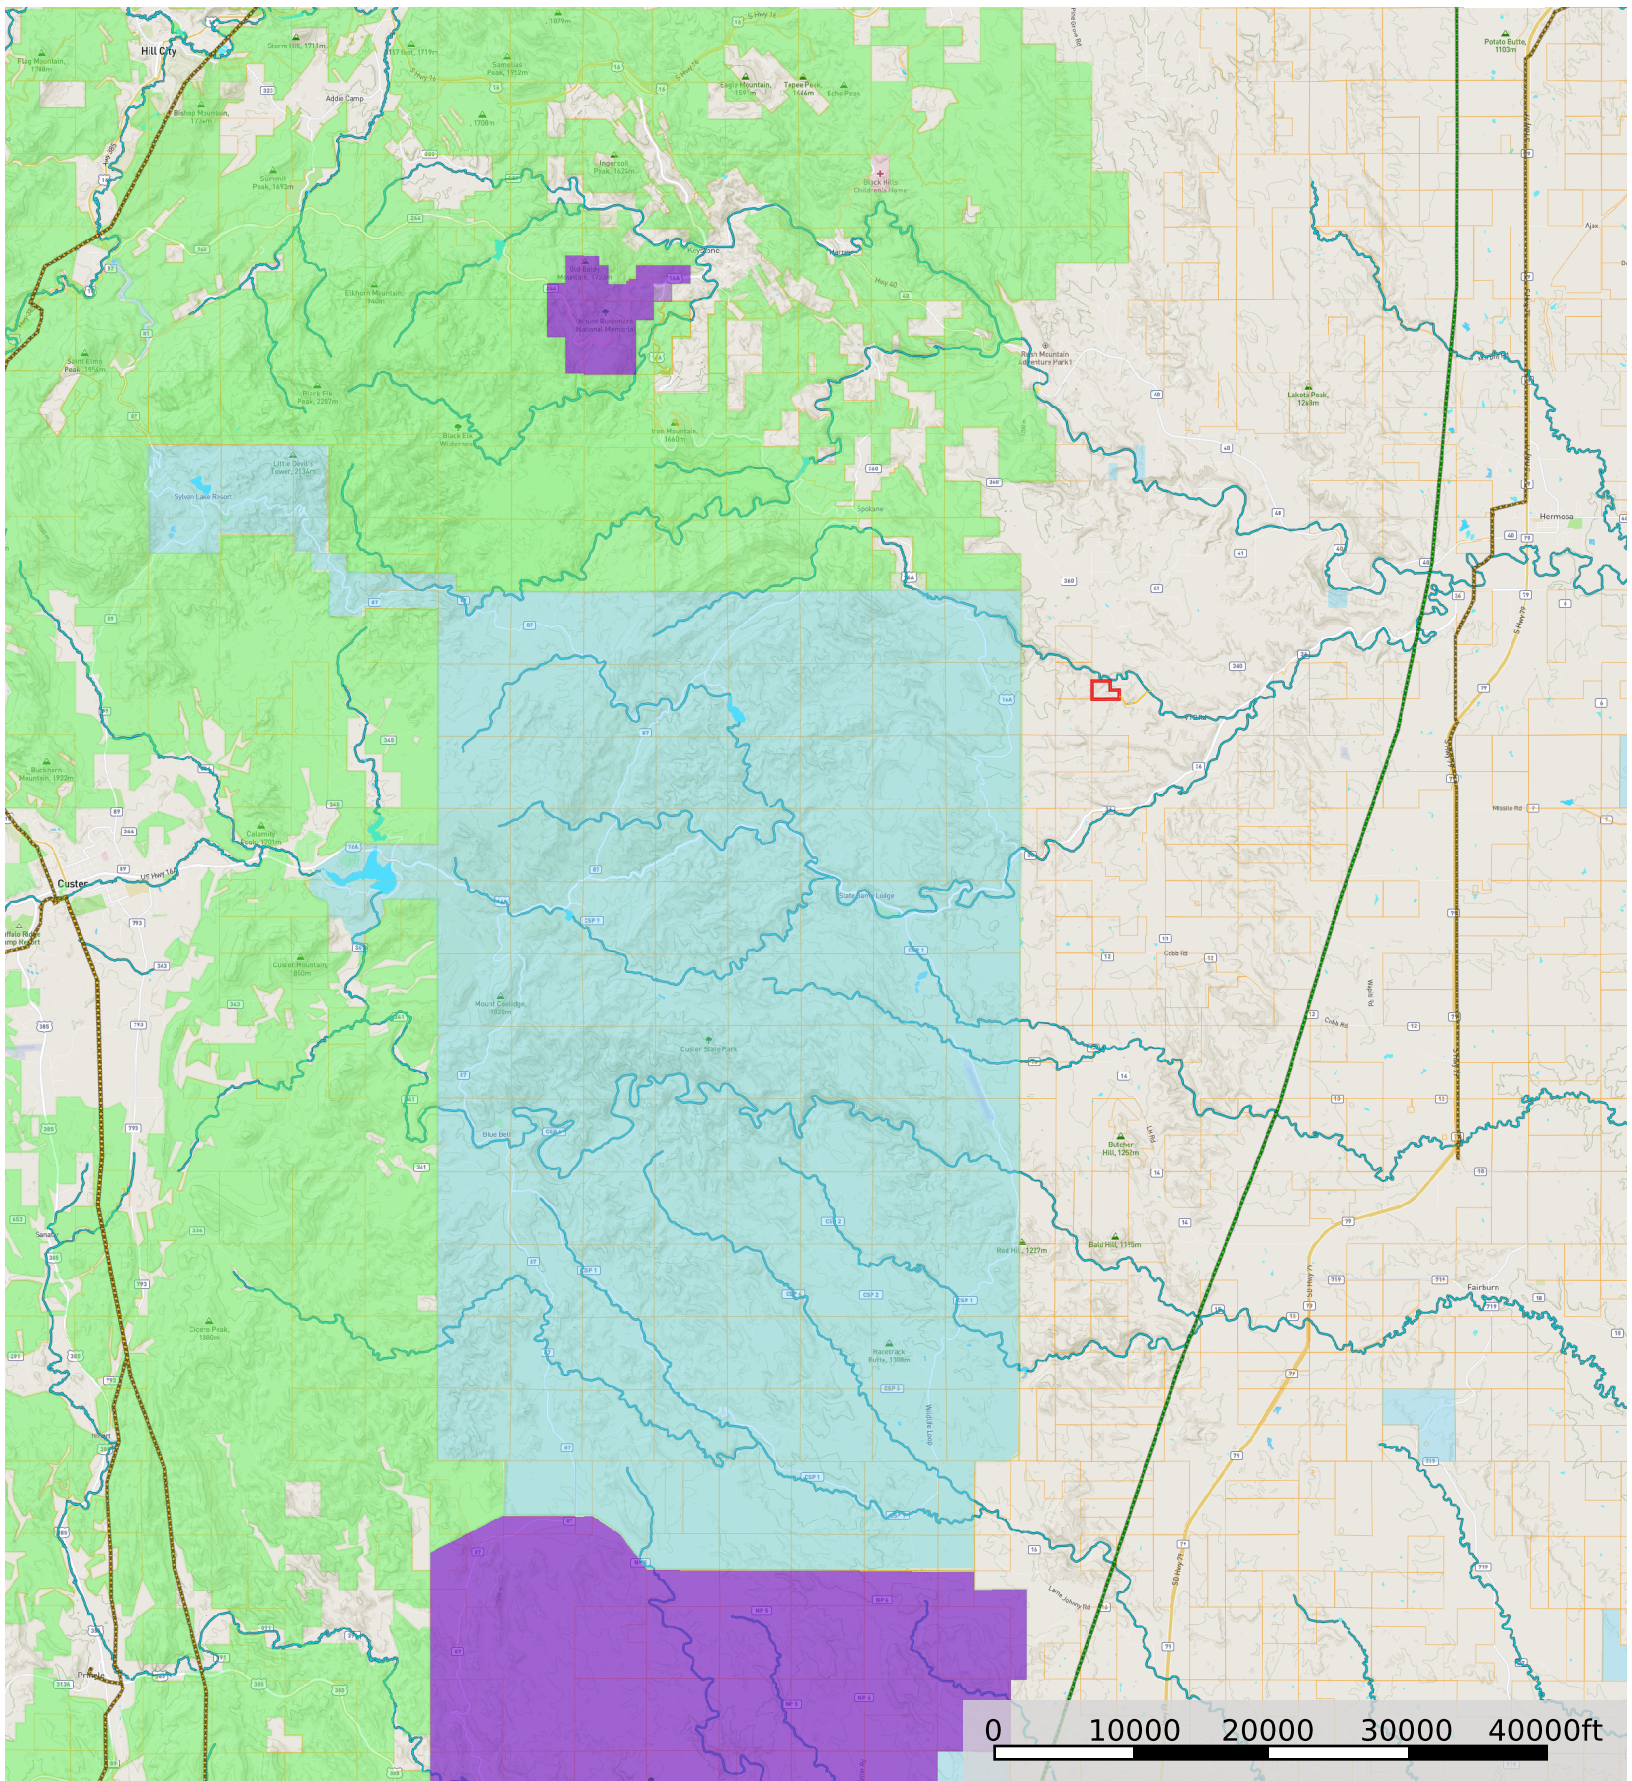

Custer County, SD Guy

Custer County, South Dakota, 50 AC +/-

- Primary Road
- Boundary
- Stream, Intermittent
- River/Creek
- Water Body
- Forest Service
- State Land
- Fish and Wildlife
- National Park
- Other
- BLM
- Local Government
- Voltage Unavailable
- Voltage 0 - 99 KV
- Voltage 100 - 161 KV
- Voltage 220 - 287 KV
- Voltage 345 KV
- Voltage 500 KV
- Voltage 735 KV+