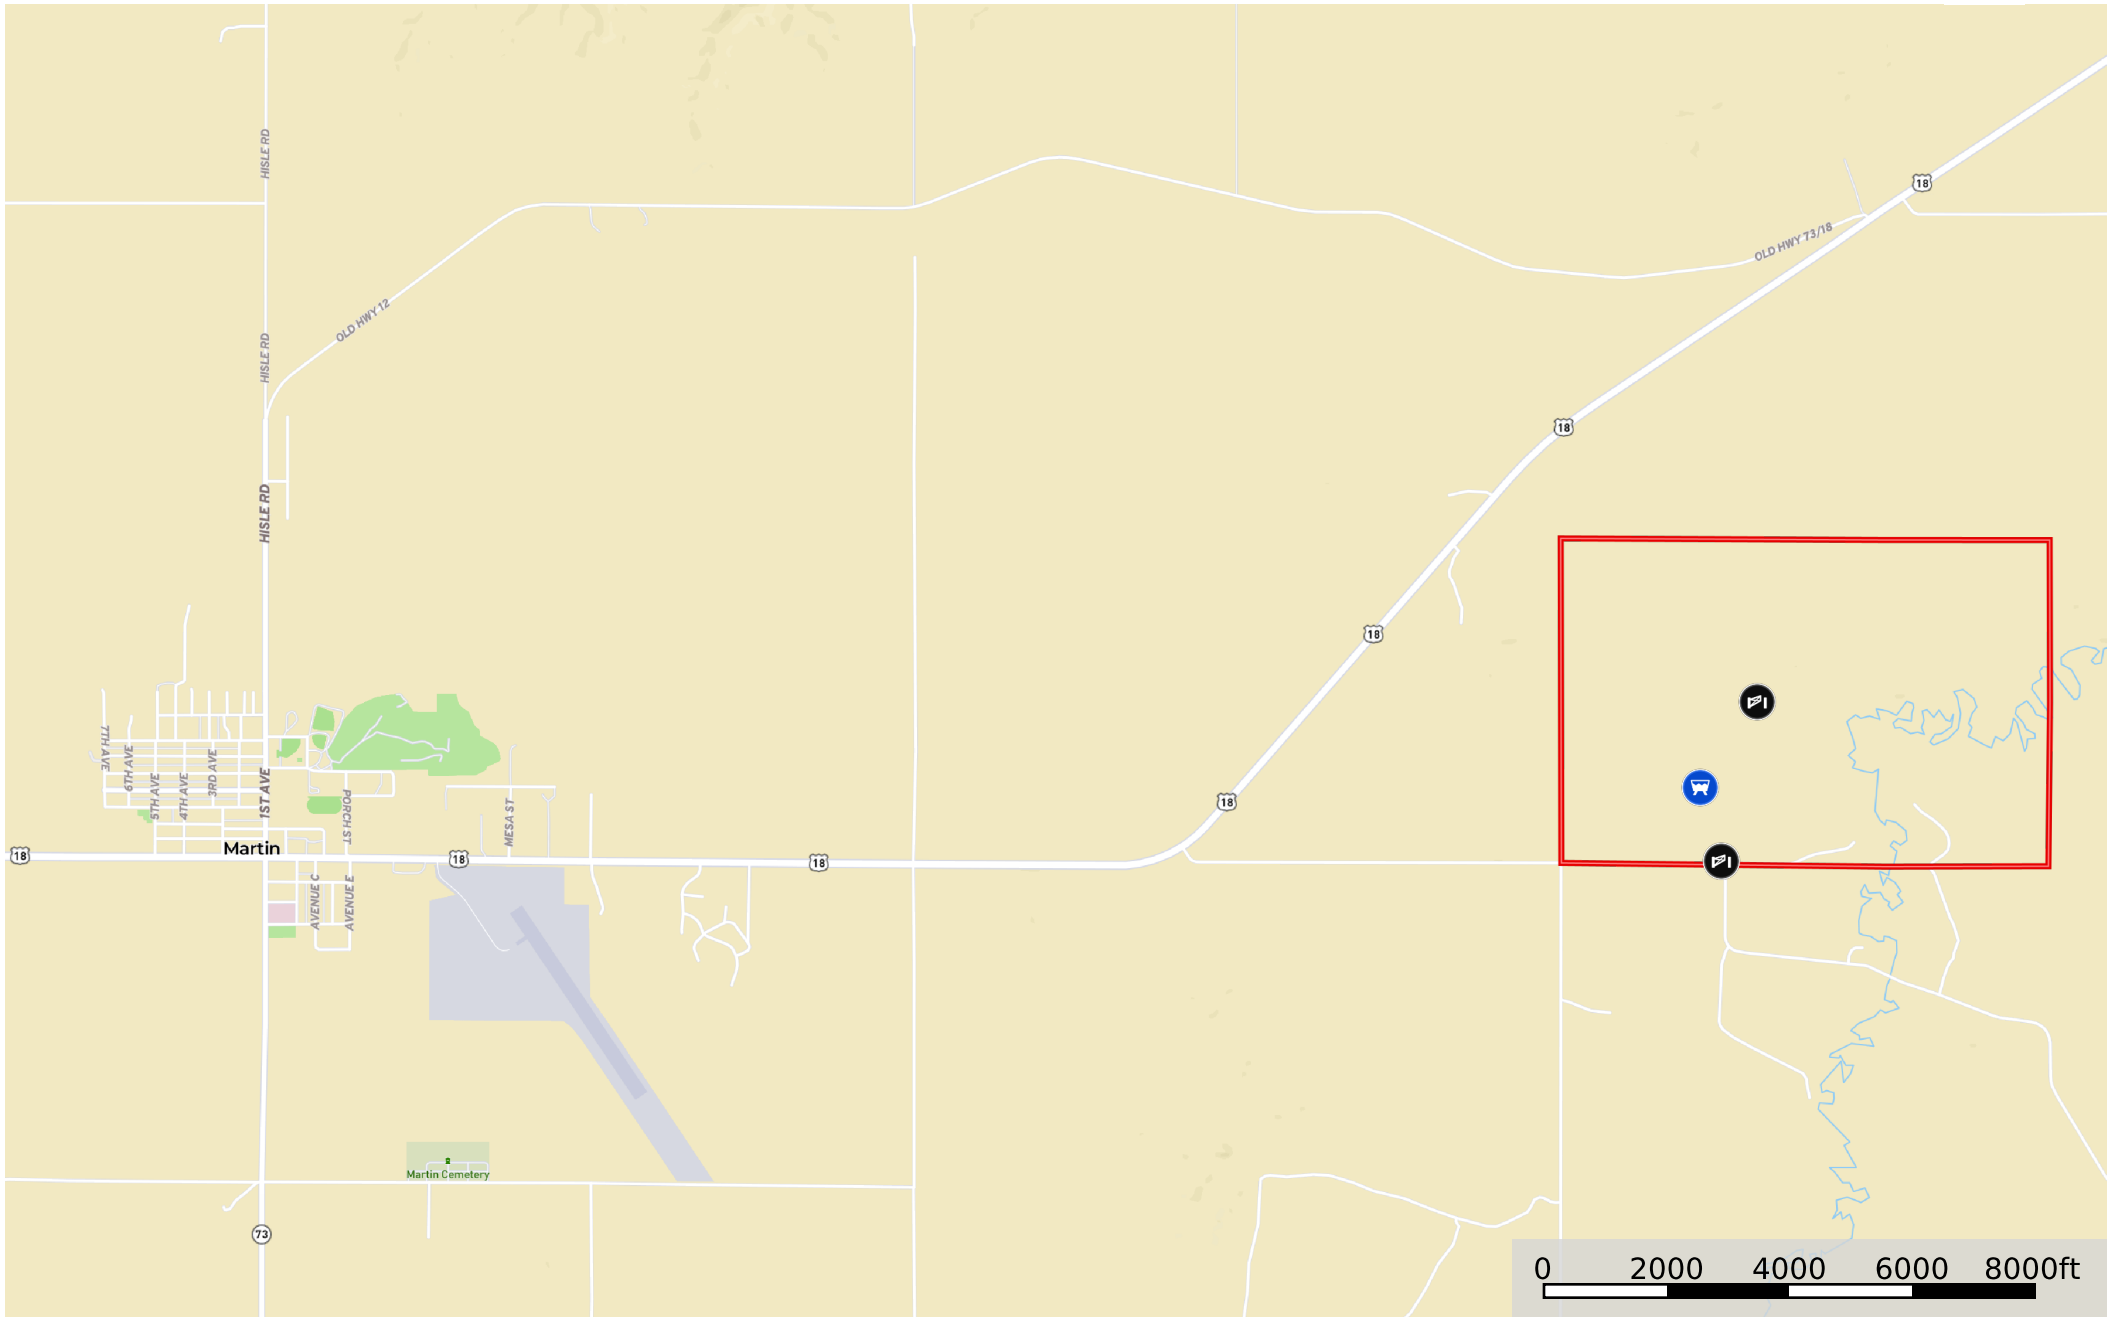

Harris Bennett County South Dakota, AC +/-

- Gate
- Water Storage Tank
- Boundary