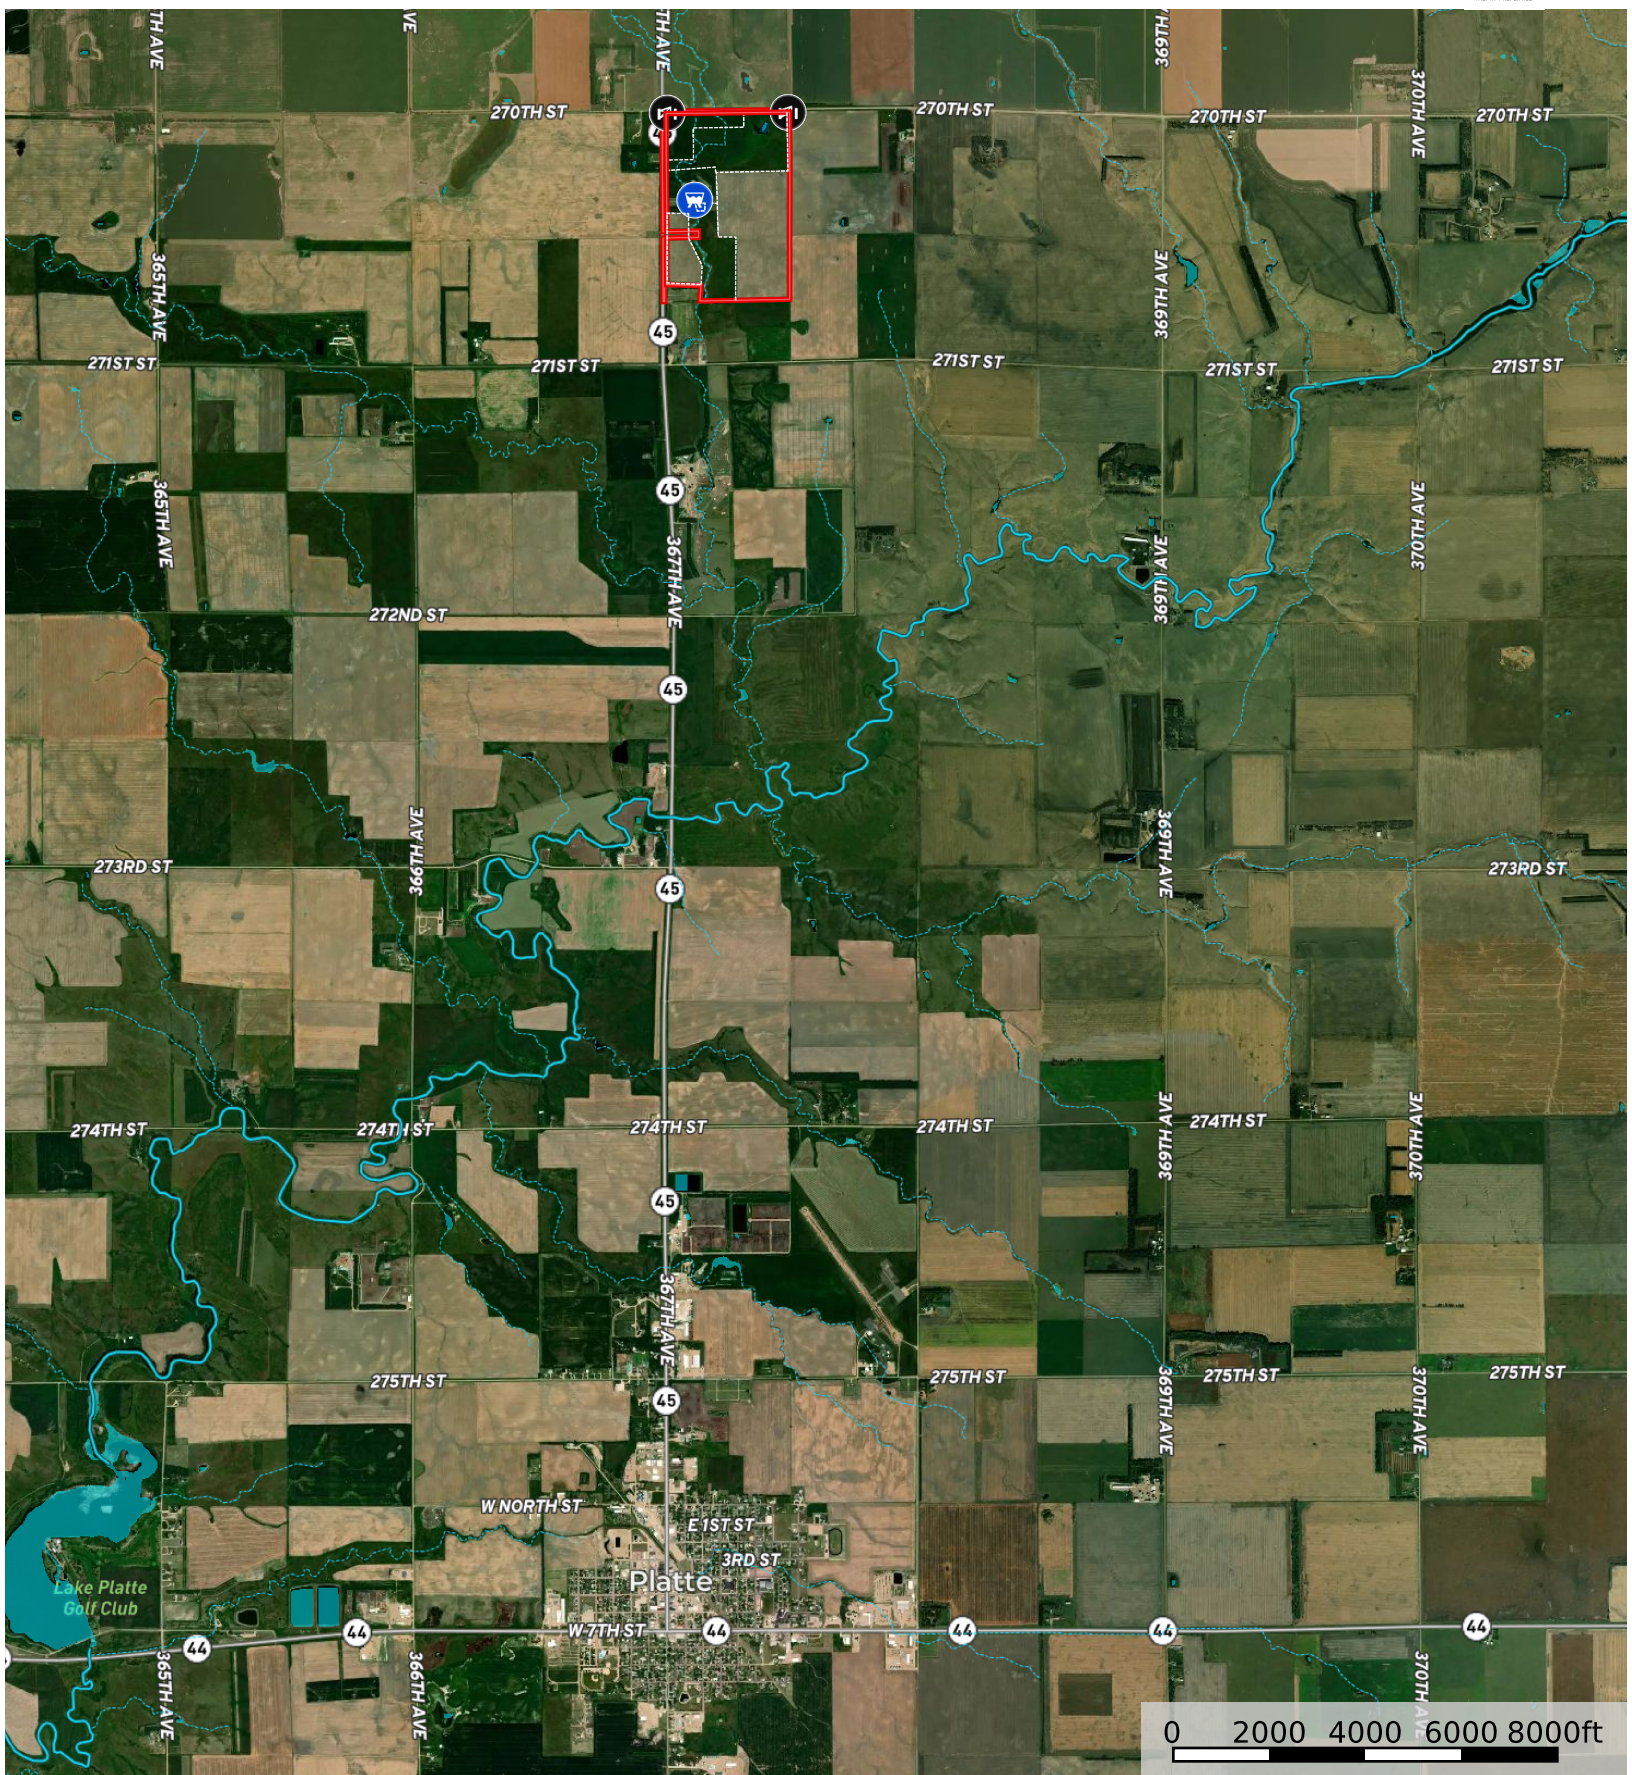

Hiemstra

Charles Mix County, South Dakota, 210.7 AC +/-

- Gate
- Water Storage Tank
- Fence
- Pond / Tank
- Boundary
- Stream, Intermittent
- River/Creek
- Water Body