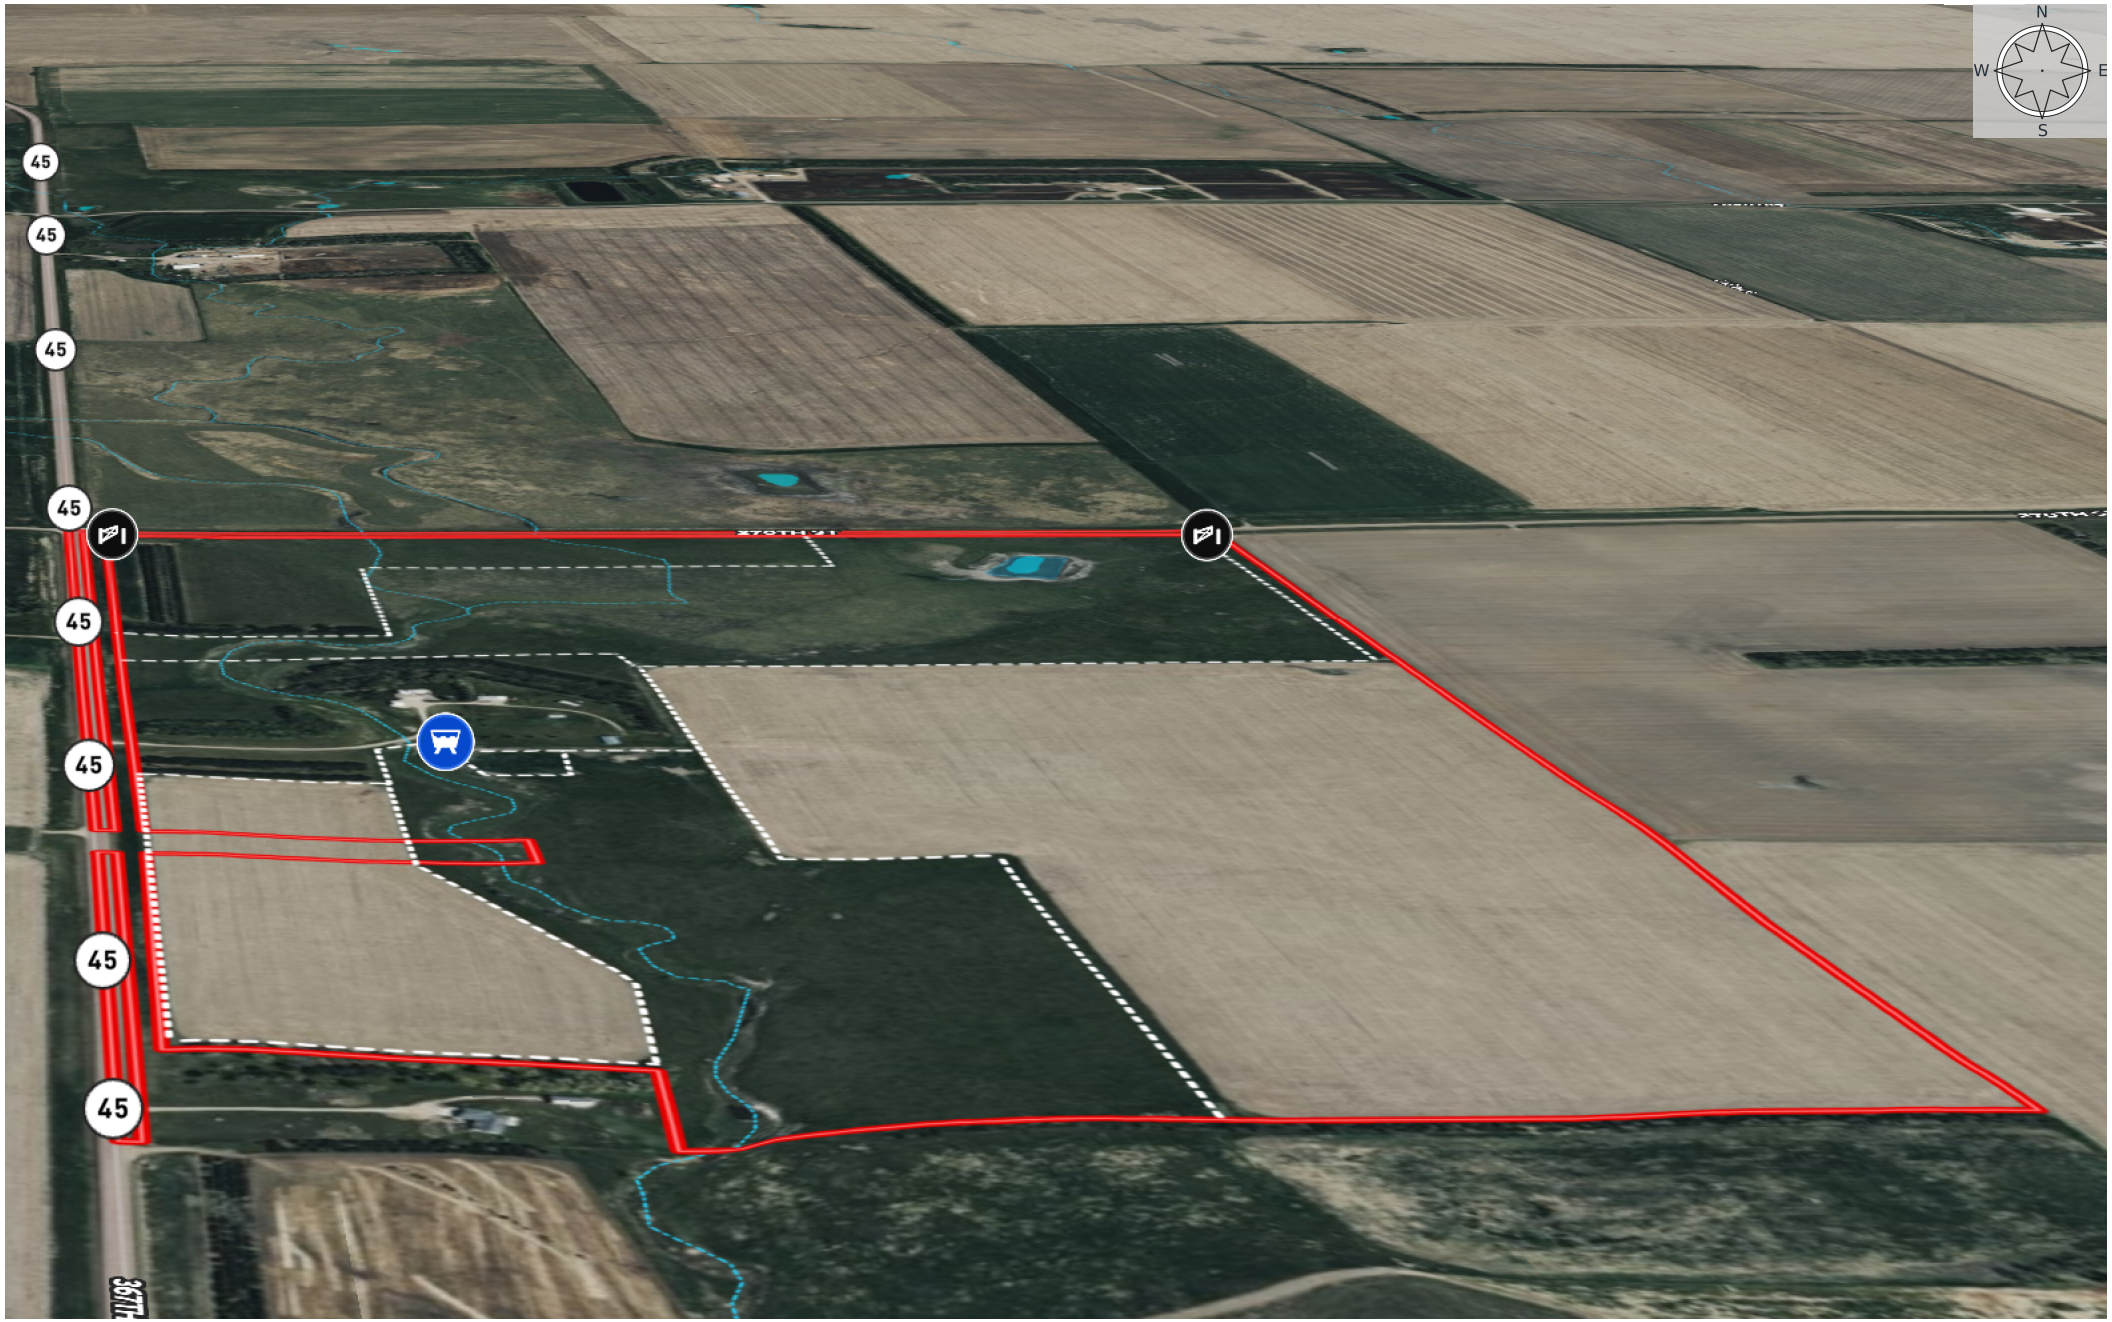

Hiemstra

Charles Mix County, South Dakota, 210.7 AC +/-

- Gate
- Water Storage Tank
- Fence
- Pond / Tank
- Boundary
- Stream, Intermittent
- River/Creek
- Water Body