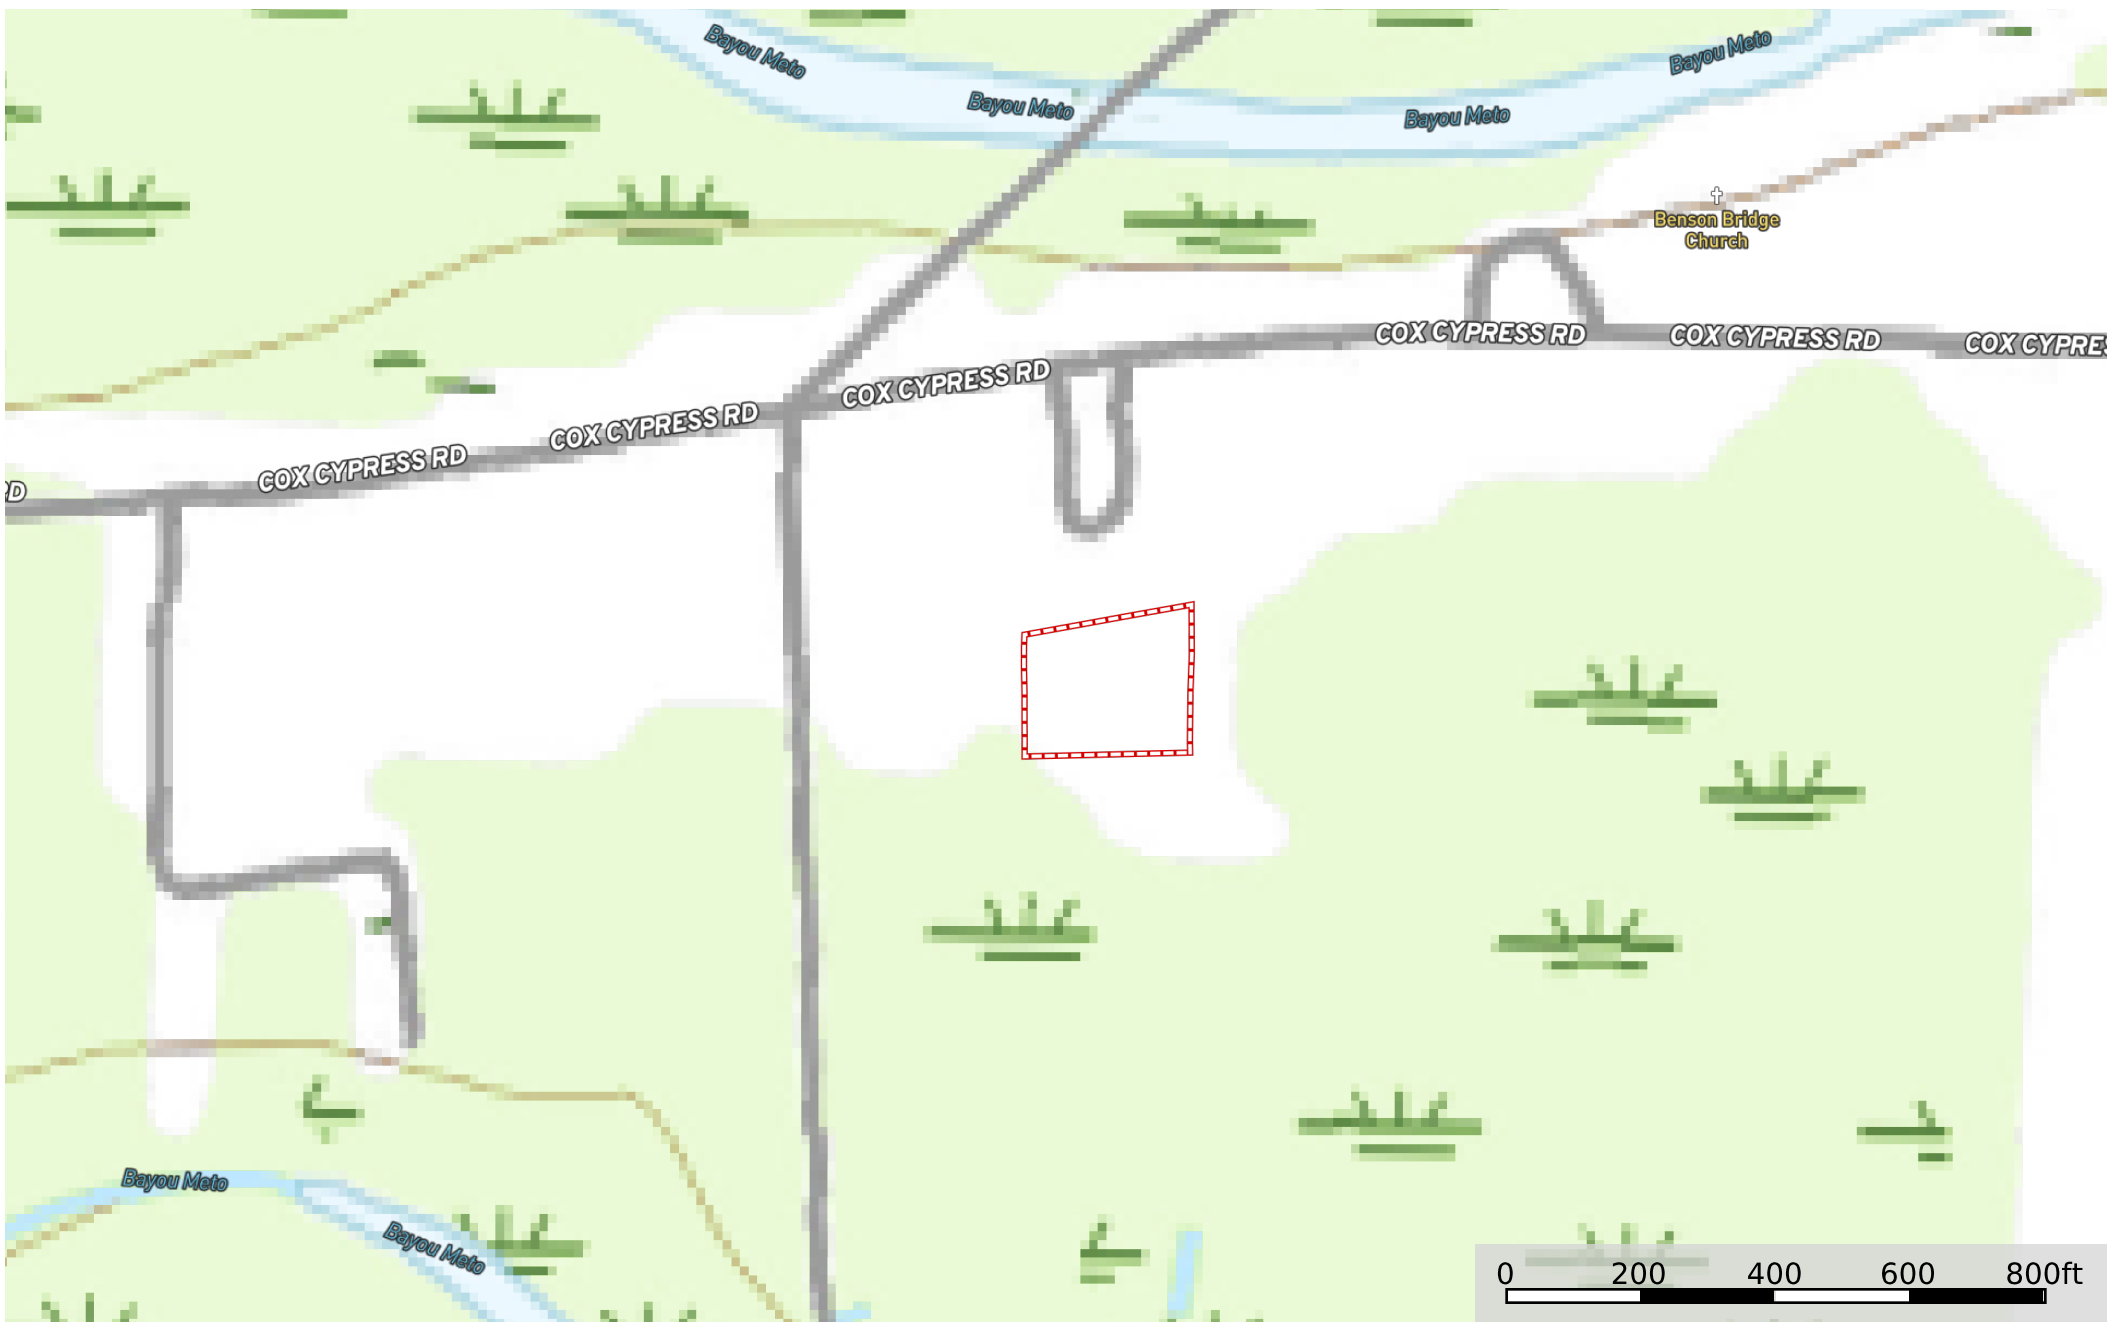

# Drake Lane Lot Close Proximity To Bayou Meto Arkansas, AC +/-

 Boundary