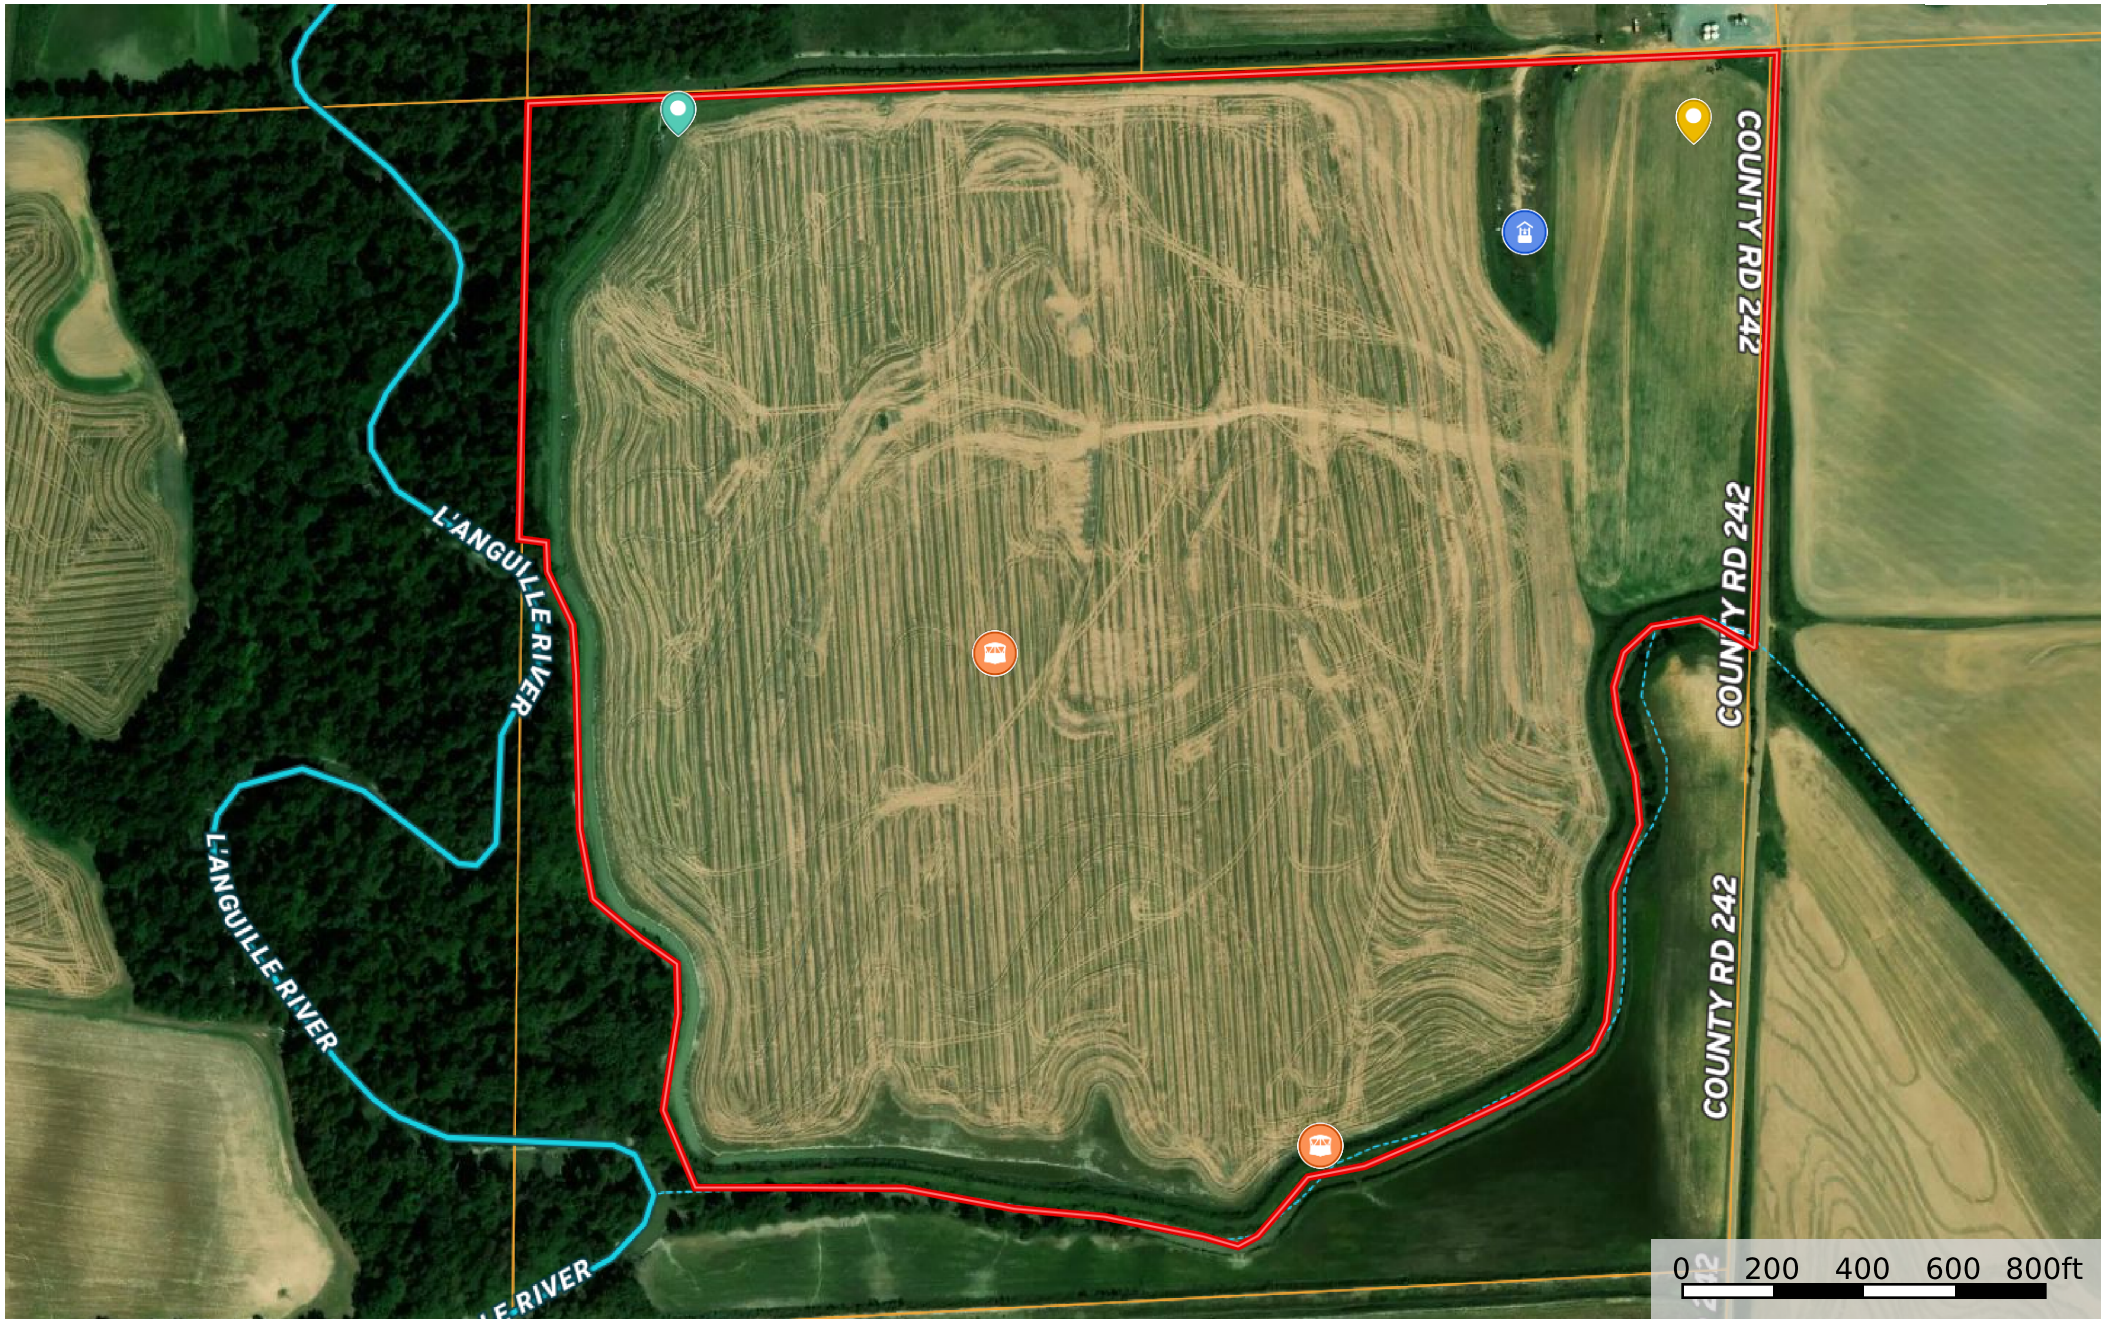

# L'anguille 135+/- Arkansas, AC +/-

- House Site
- Two - Way Relift
- Concealed comfort pit
- Custom Duck Blind
- Well
- Boundary
- Stream, Intermittent
- River/Creek
- Water Body