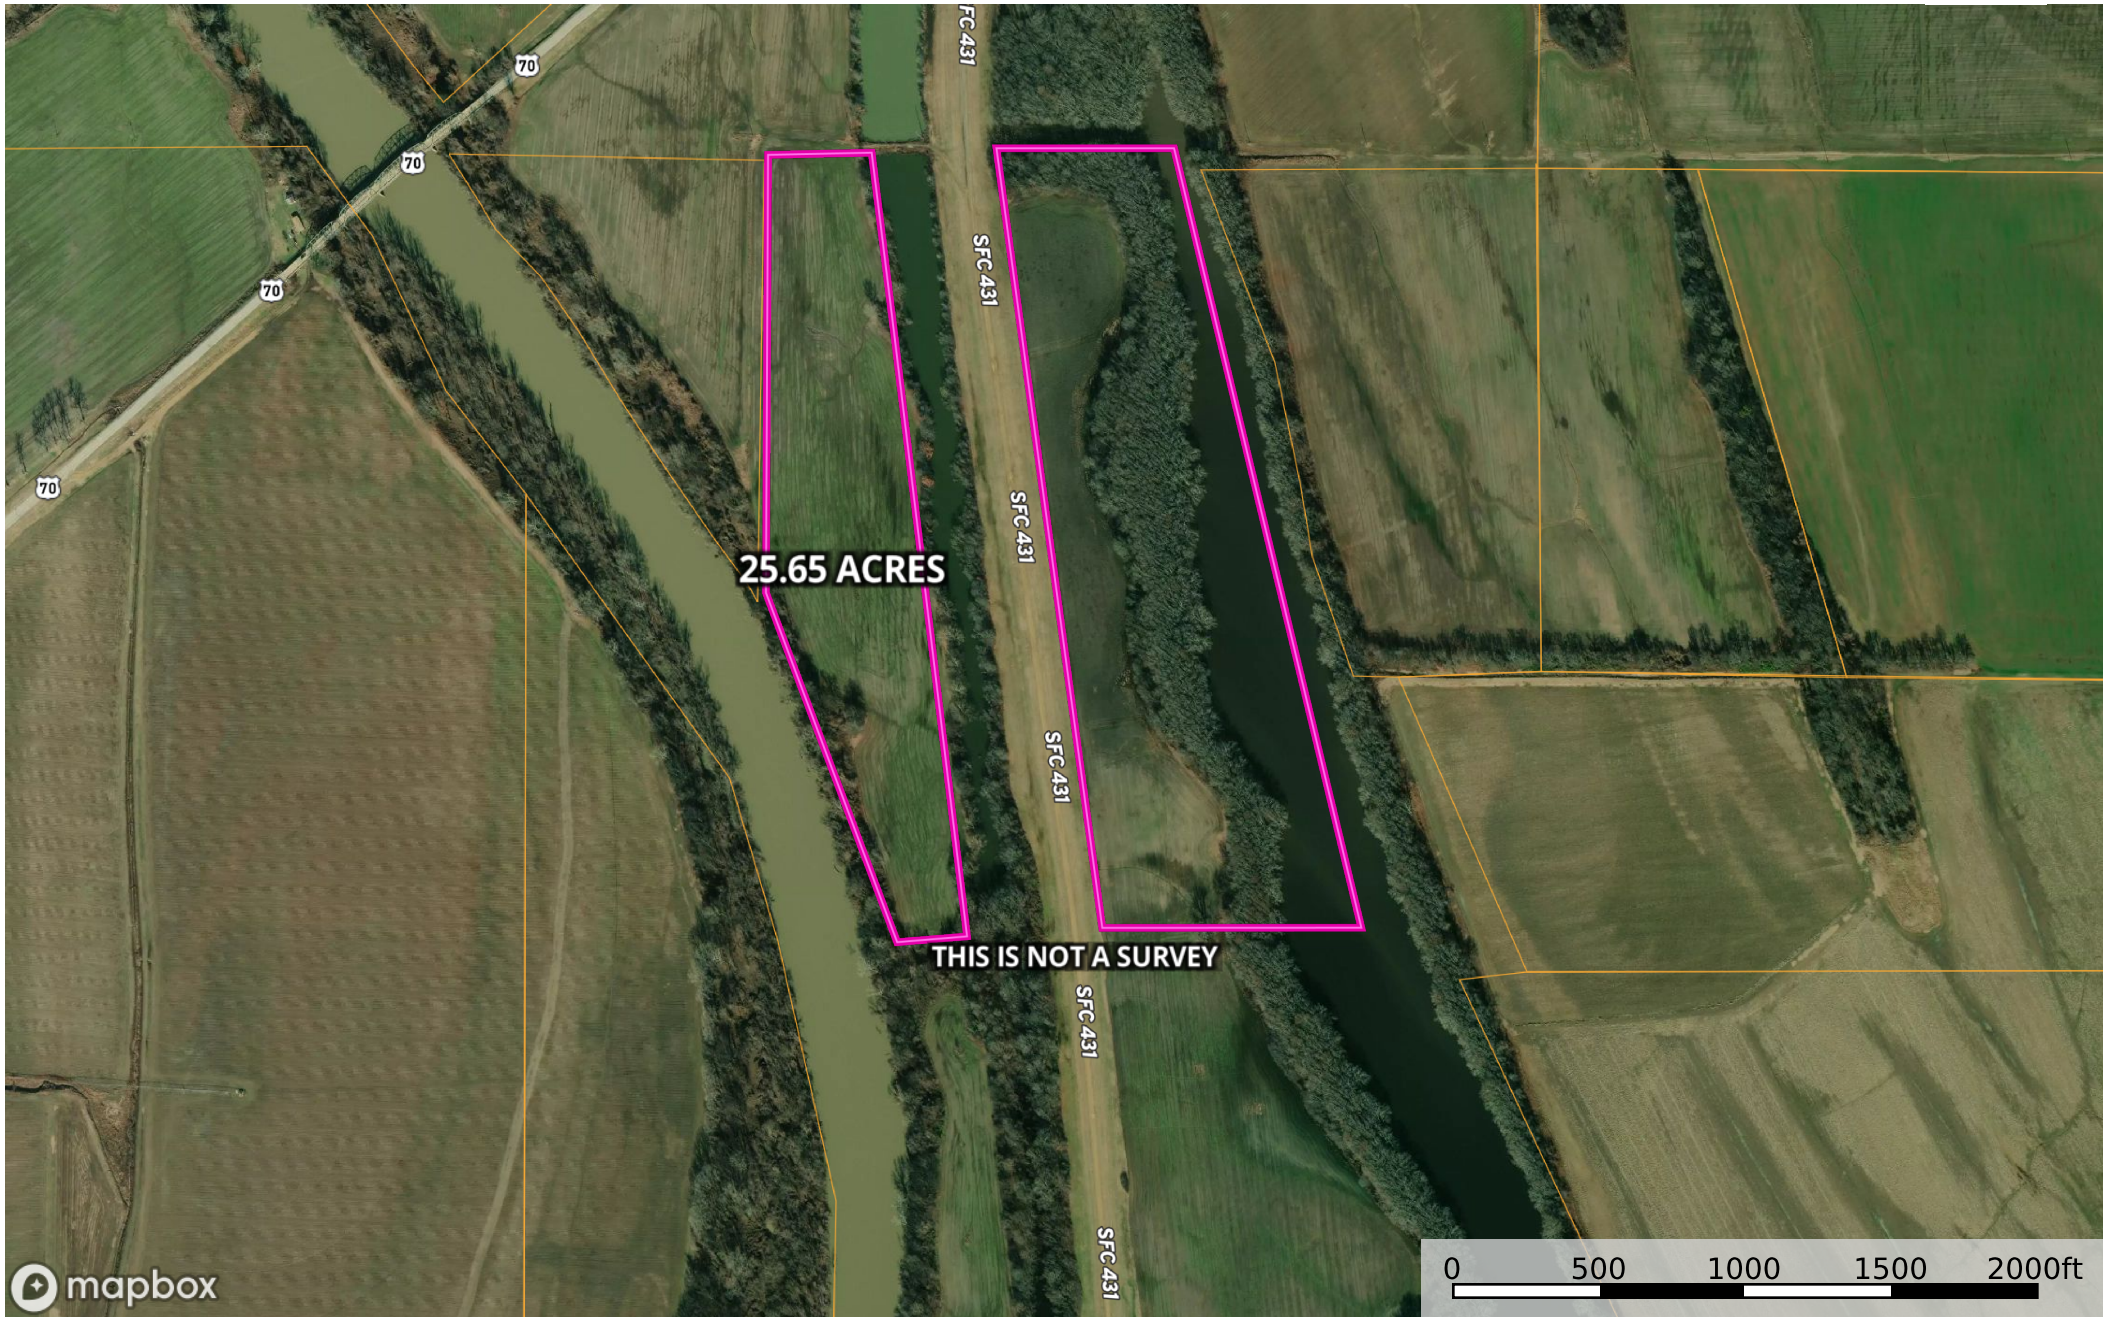

Kiethley Lake & River 70.17

Arkansas, AC +/-

Boundary