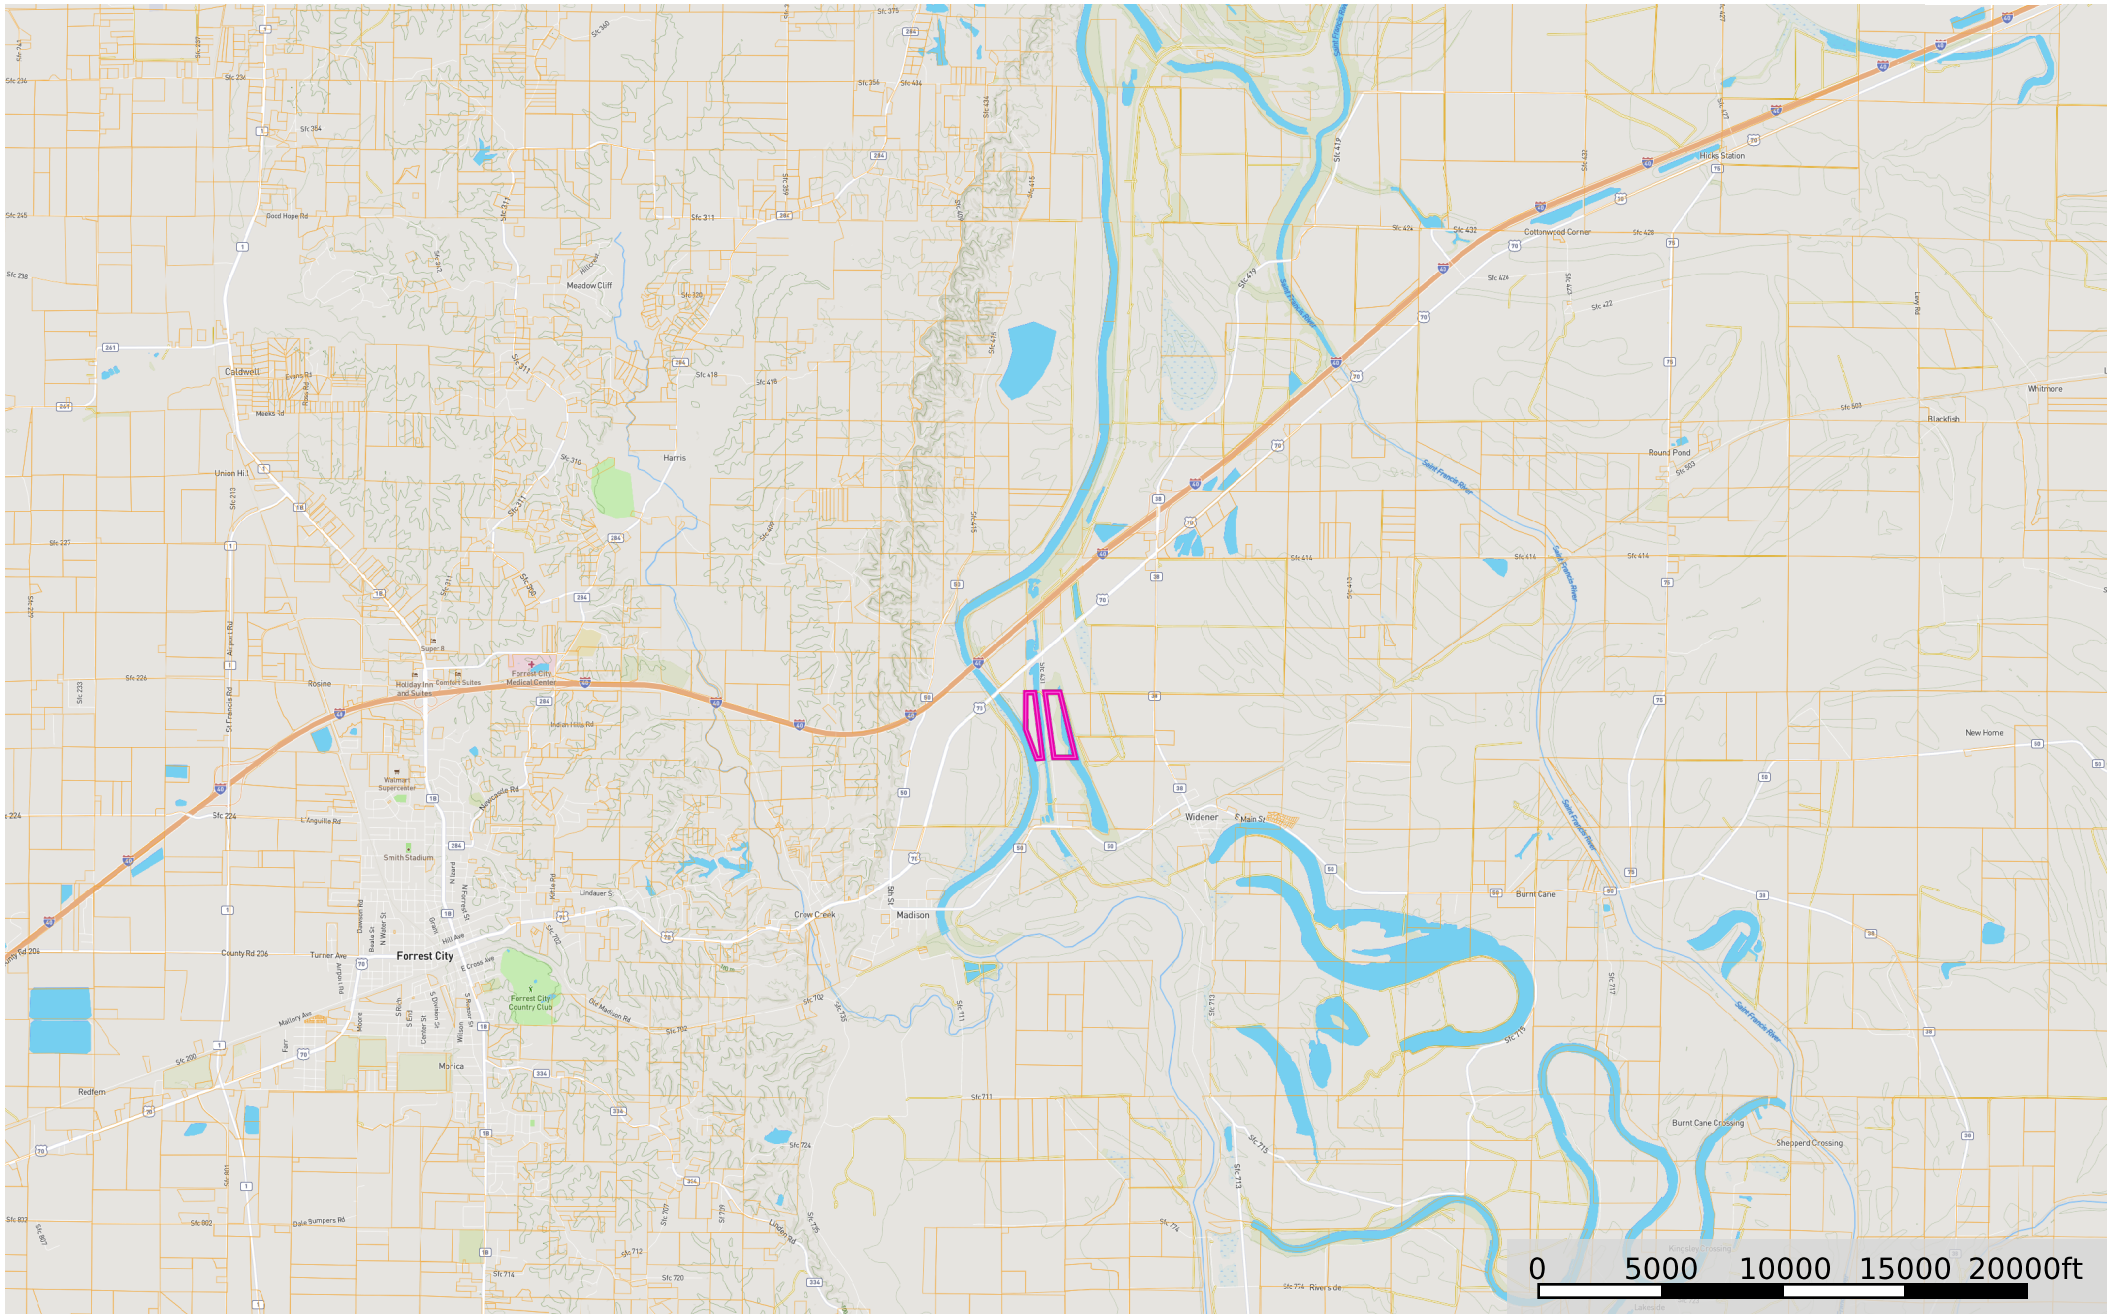

Kiethley Lake & River 70.17

Arkansas, AC +/-

 Boundary