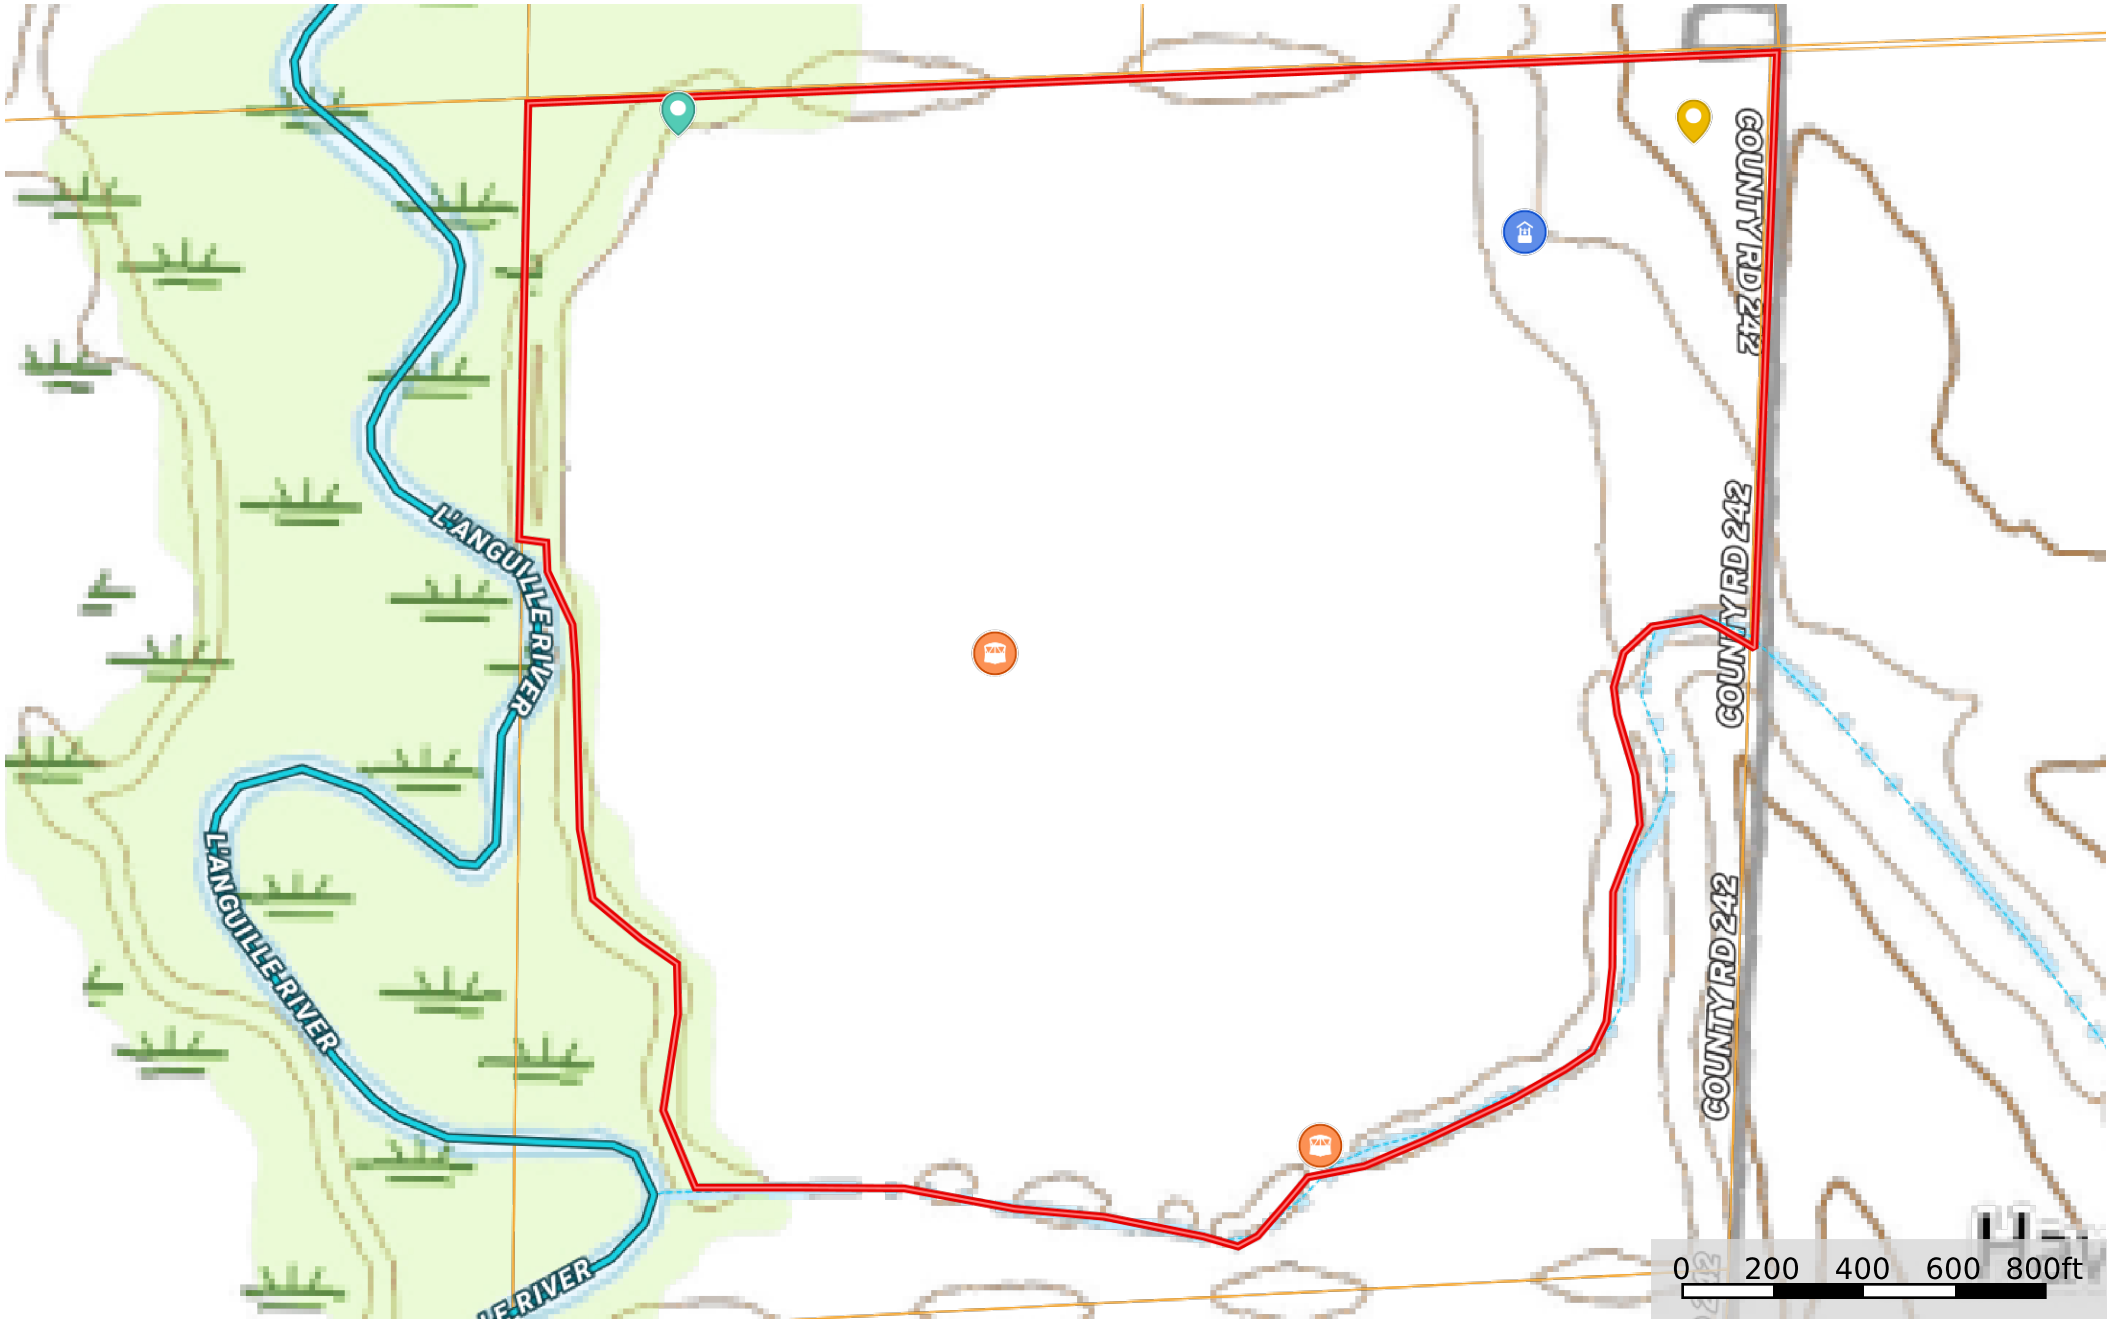

L'anguille 135+/- Arkansas, AC +/-

- House Site
- Two - Way Relief
- Concealed comfort pit
- Custom Duck Blind
- Well
- Boundary
- Stream, Intermittent
- River/Creek
- Water Body