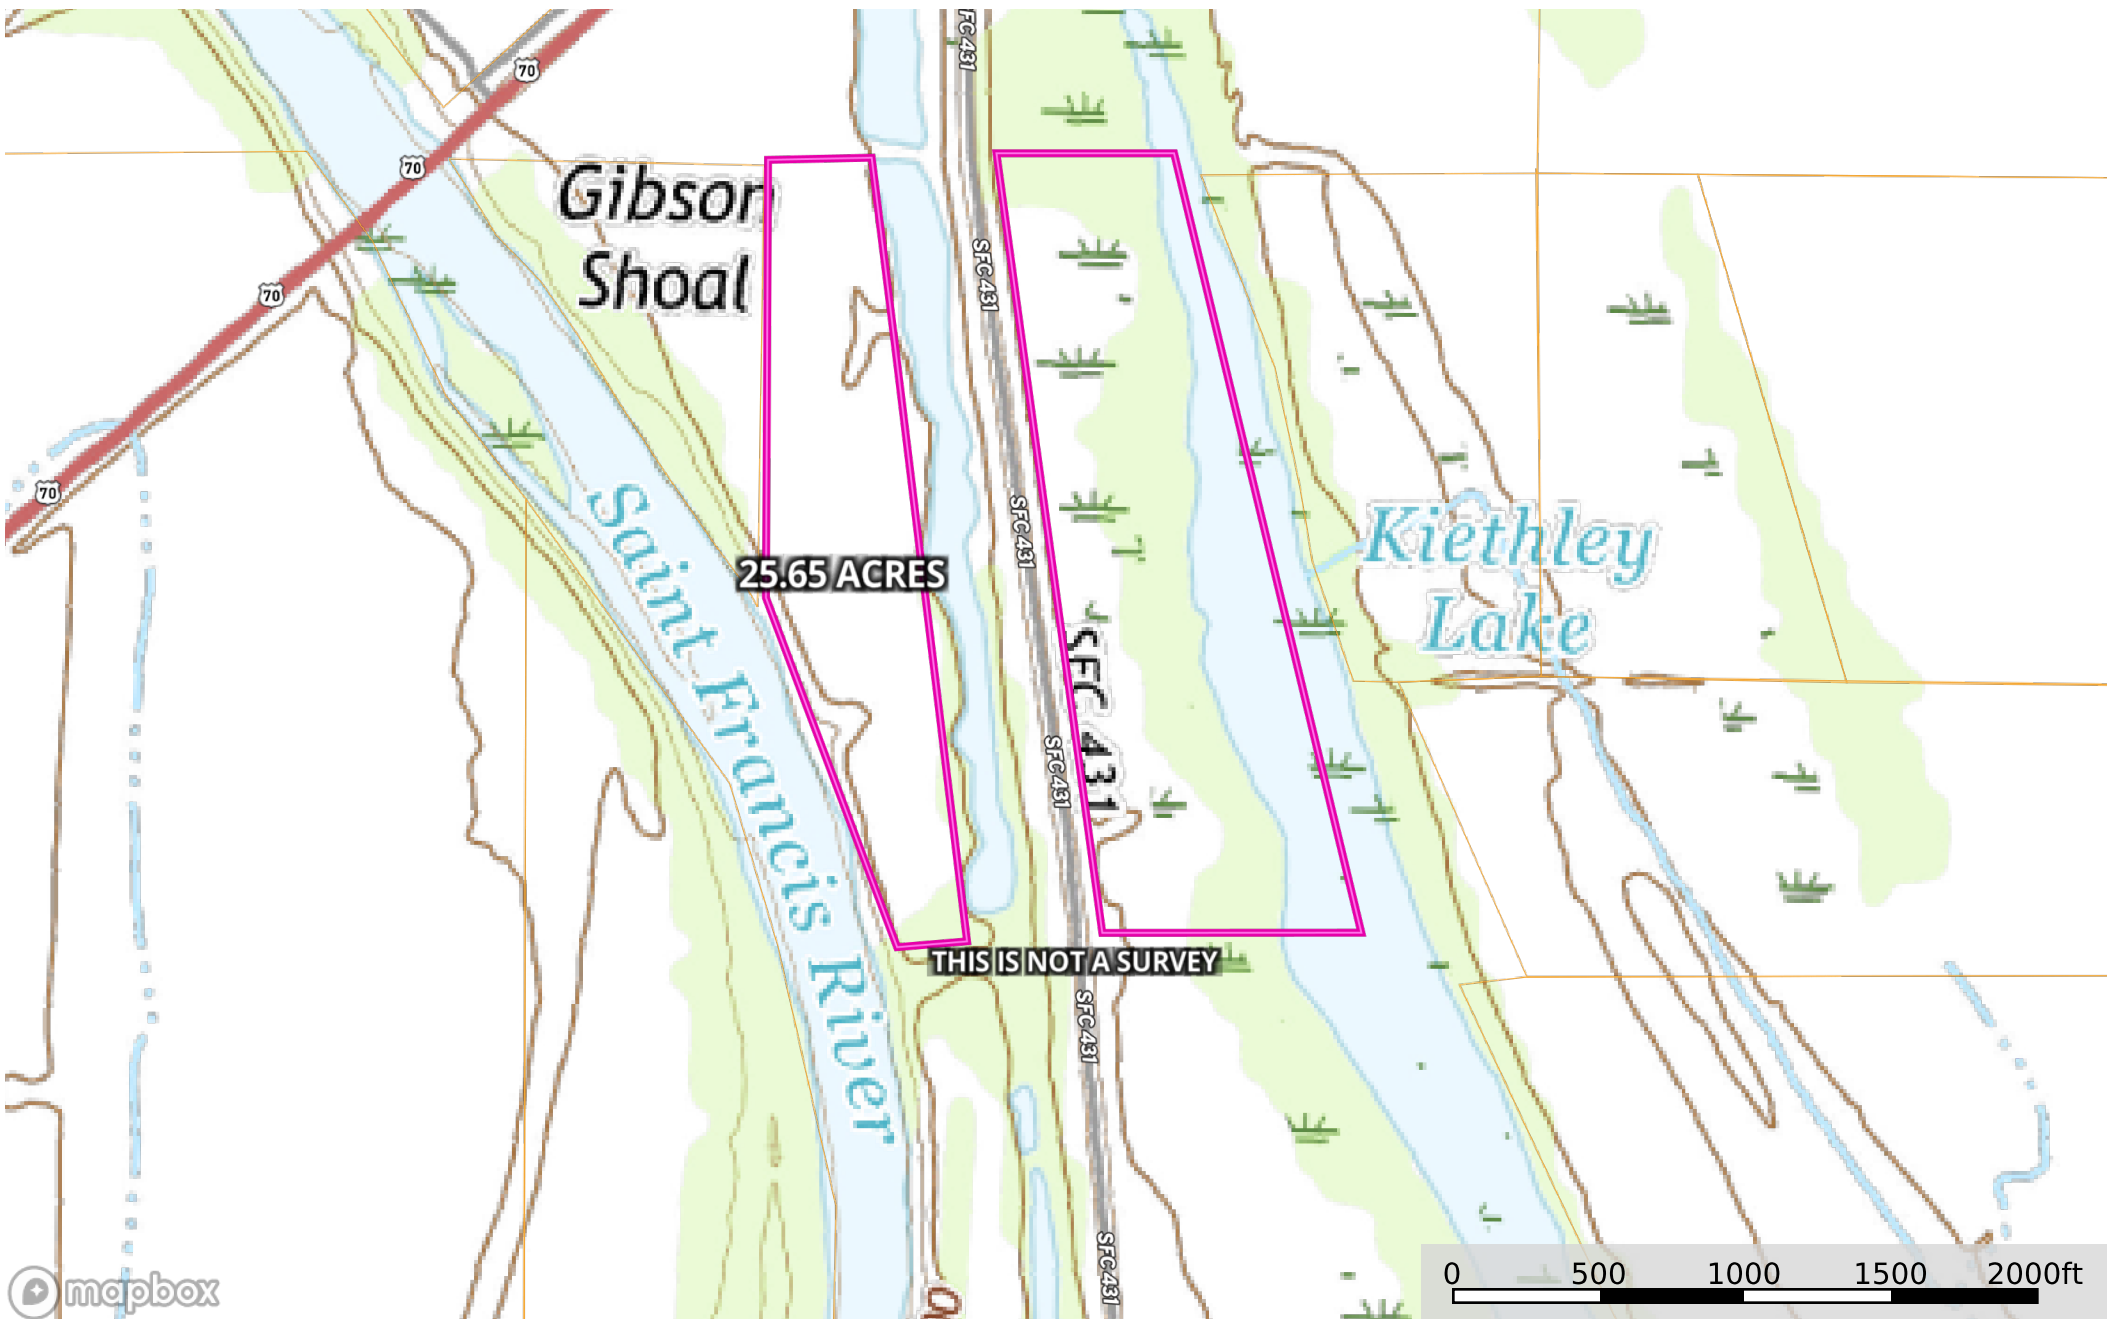

# Kiethley Lake & River 70.17

Arkansas, AC +/-

Boundary