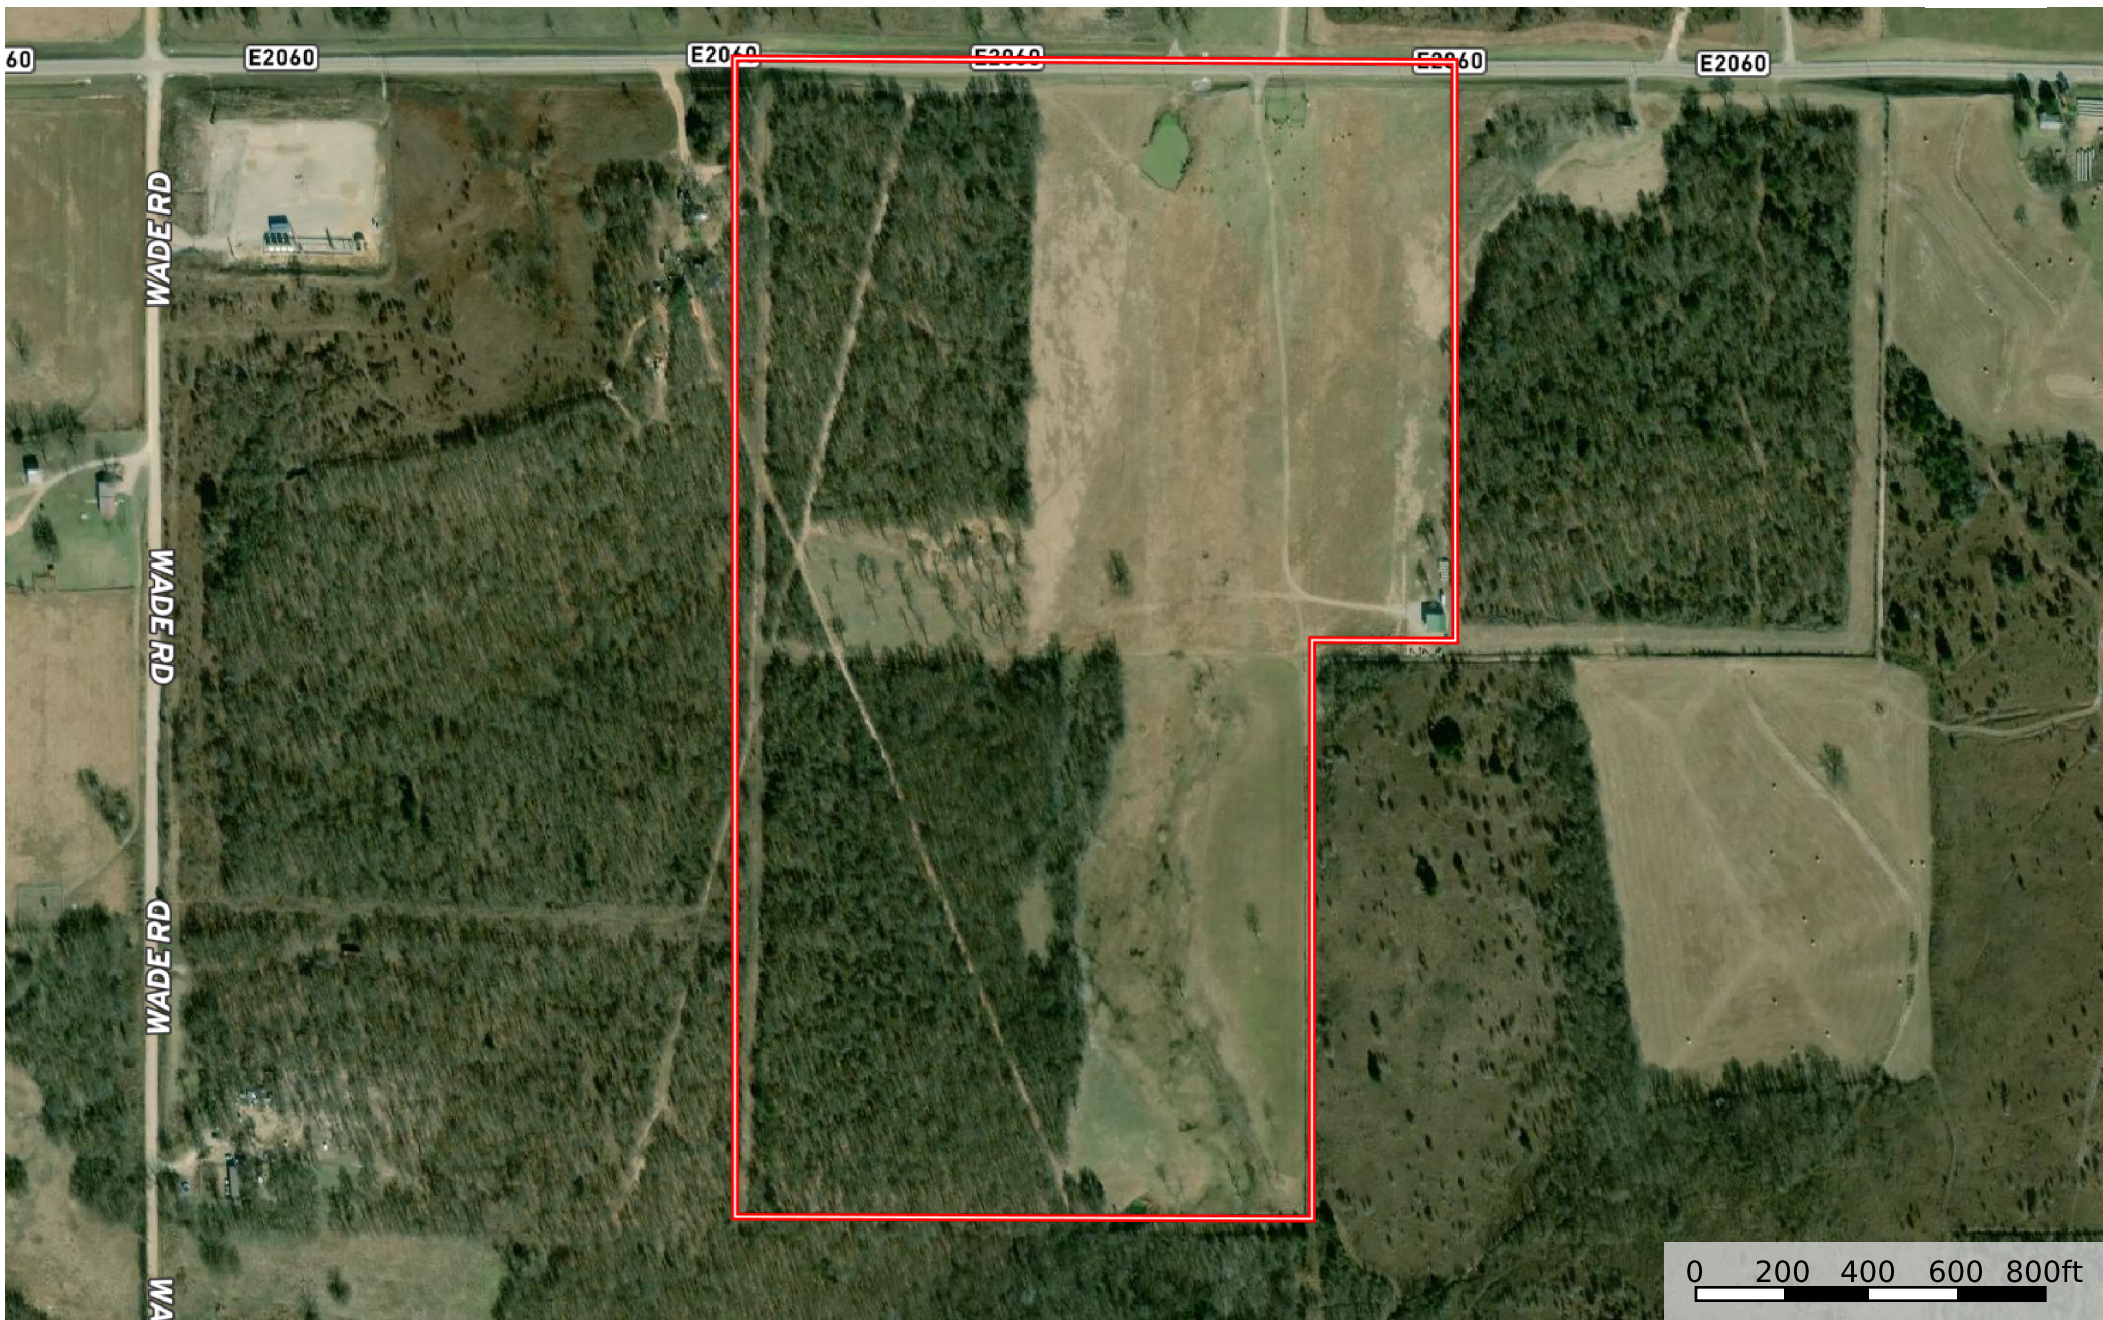

Grey Duck Ranch 90
Love County, Oklahoma, 90 AC +/-

 Boundary