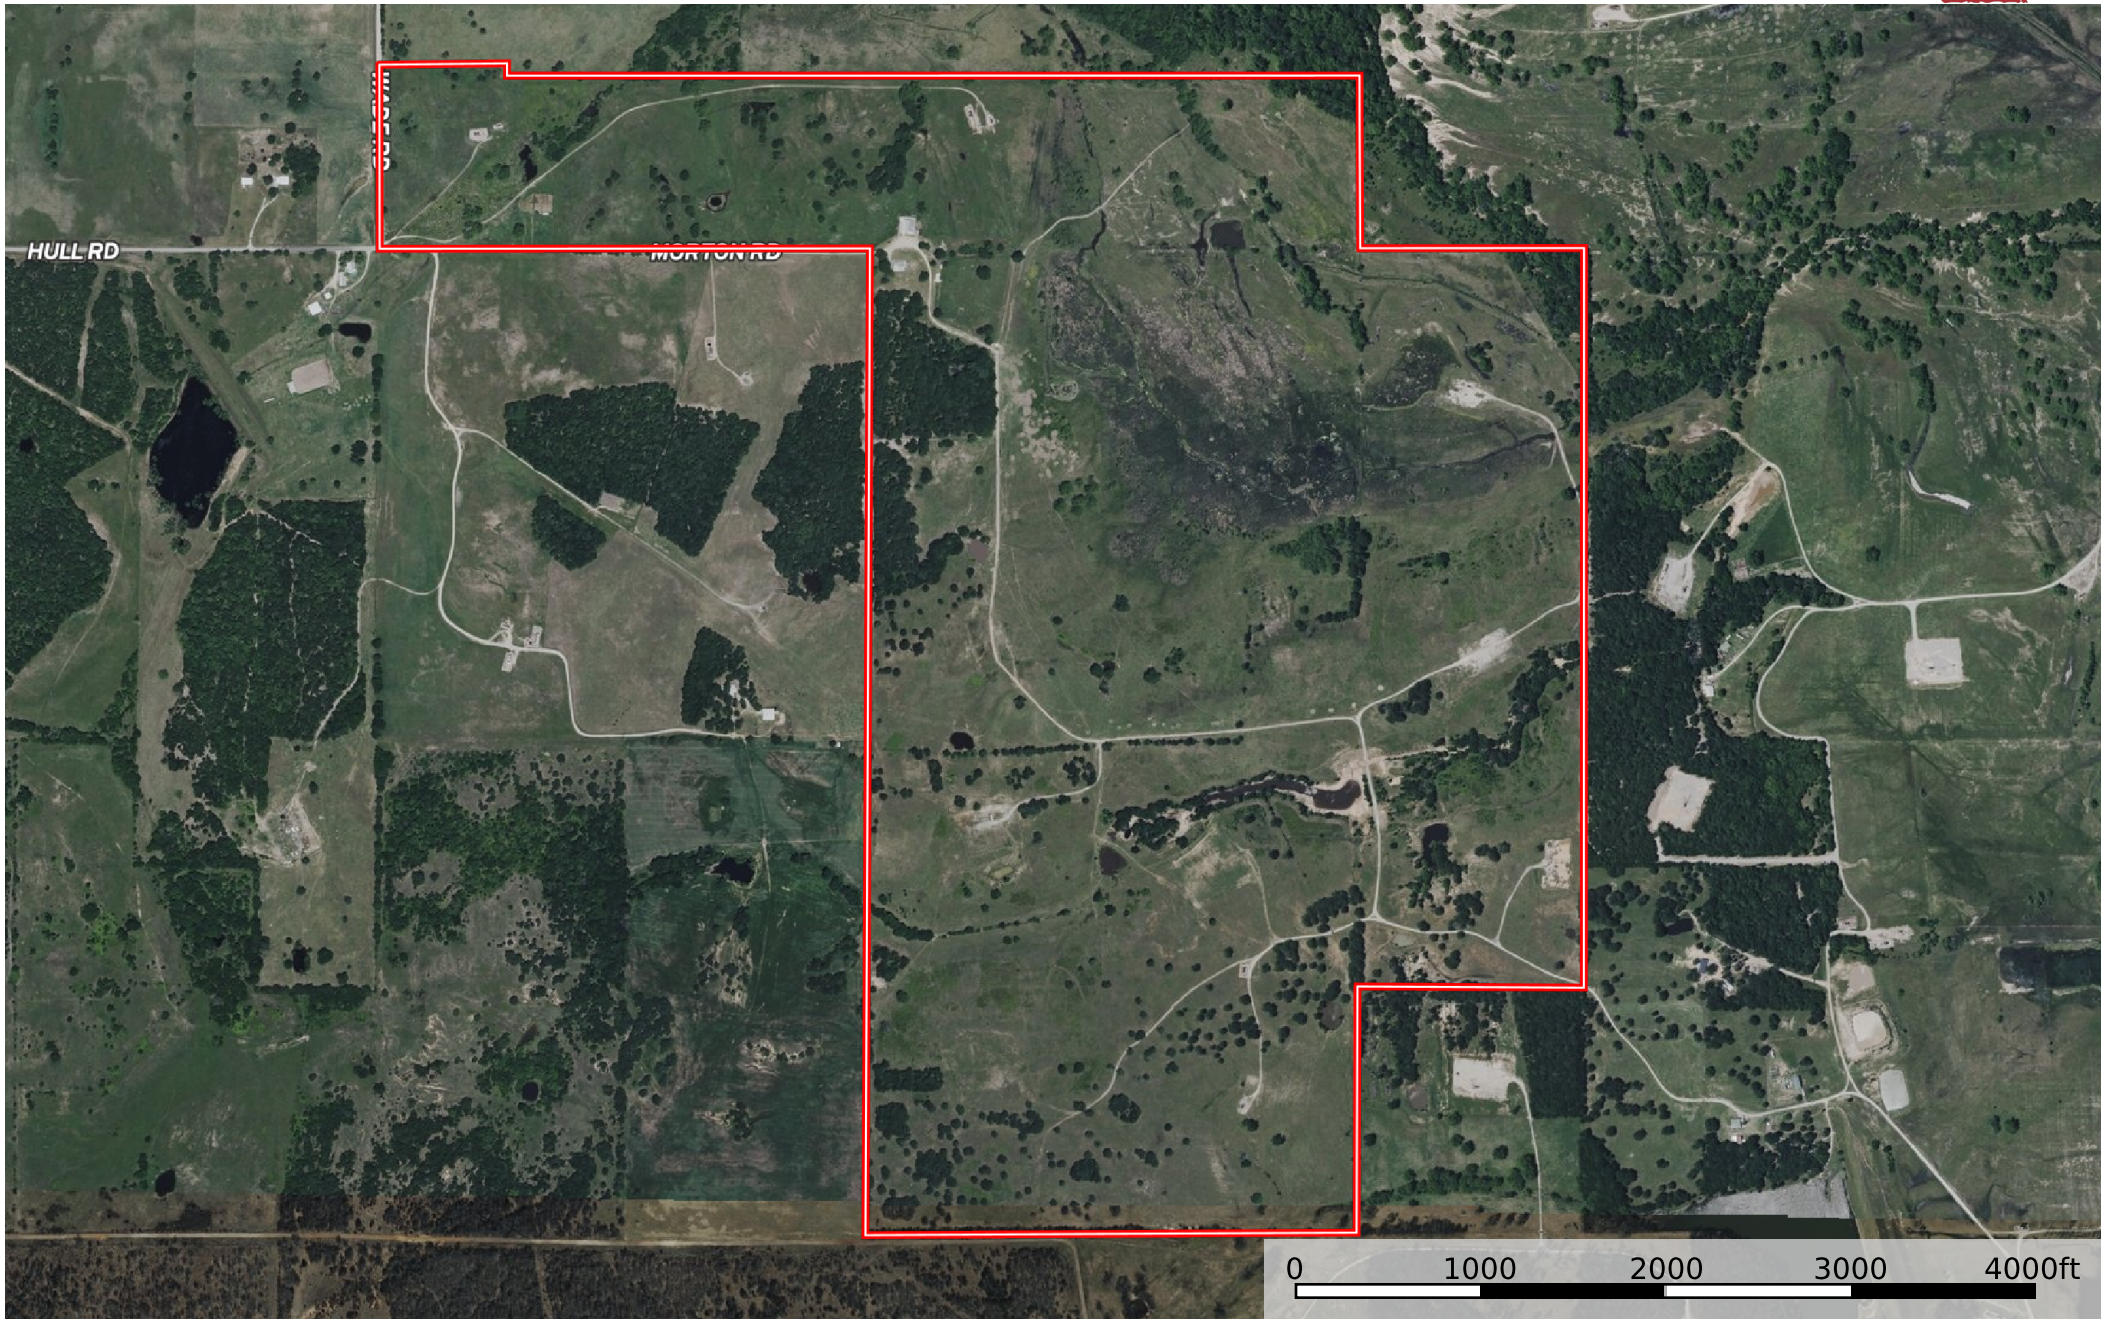

Oak Vista Ranch 550

Love County, Oklahoma, 550 AC +/-

 Boundary