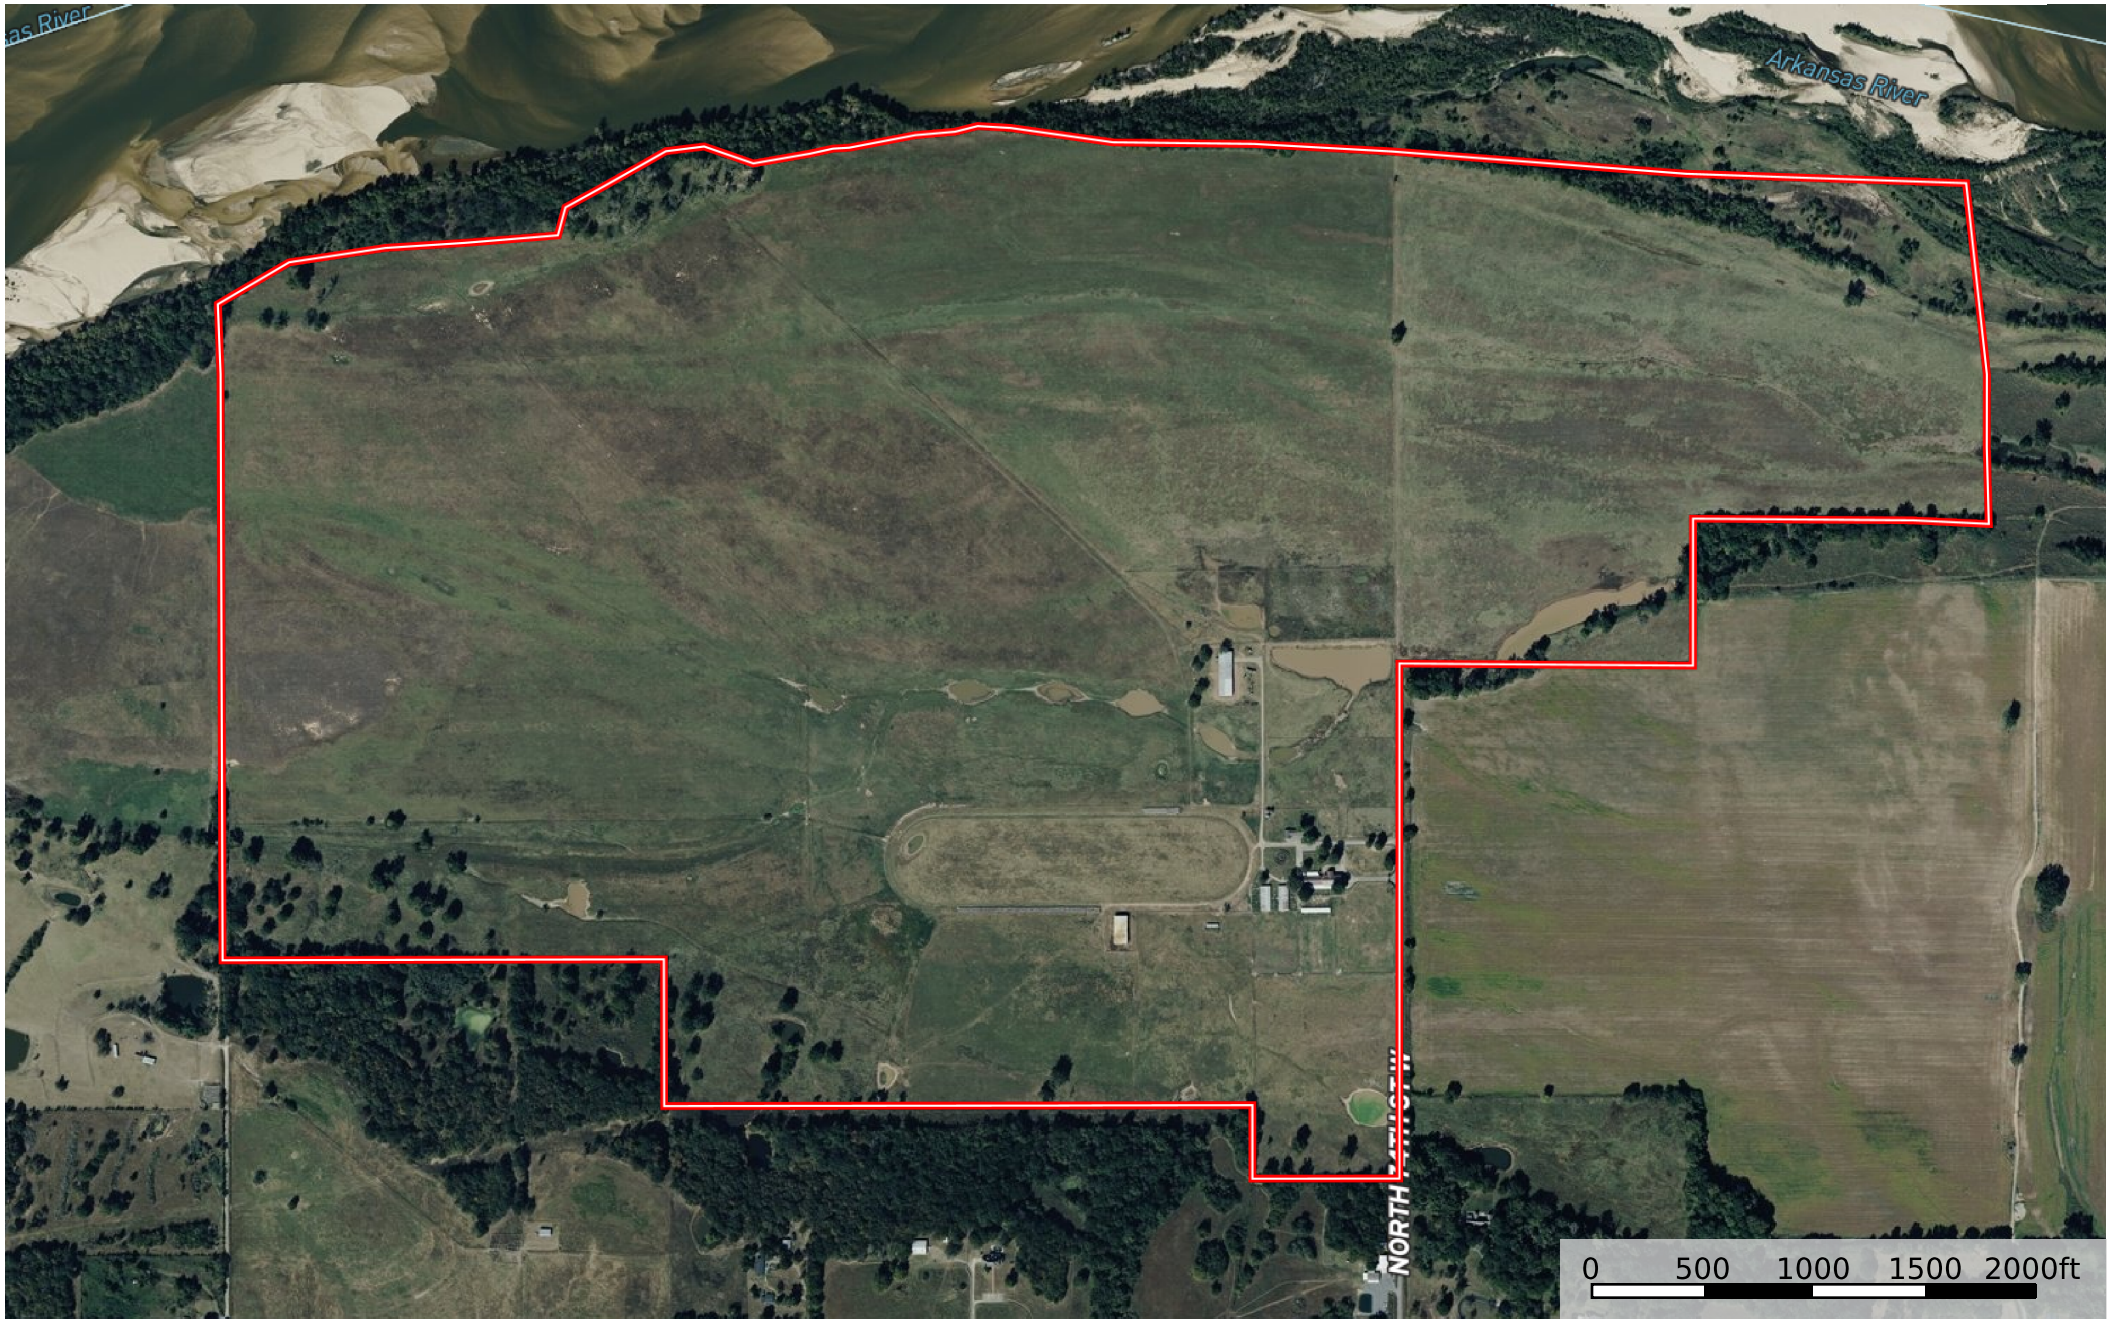

Arkansas River View Farm +/- 591 Acres

Muskogee County, Oklahoma, 591 AC +/-

 Boundary