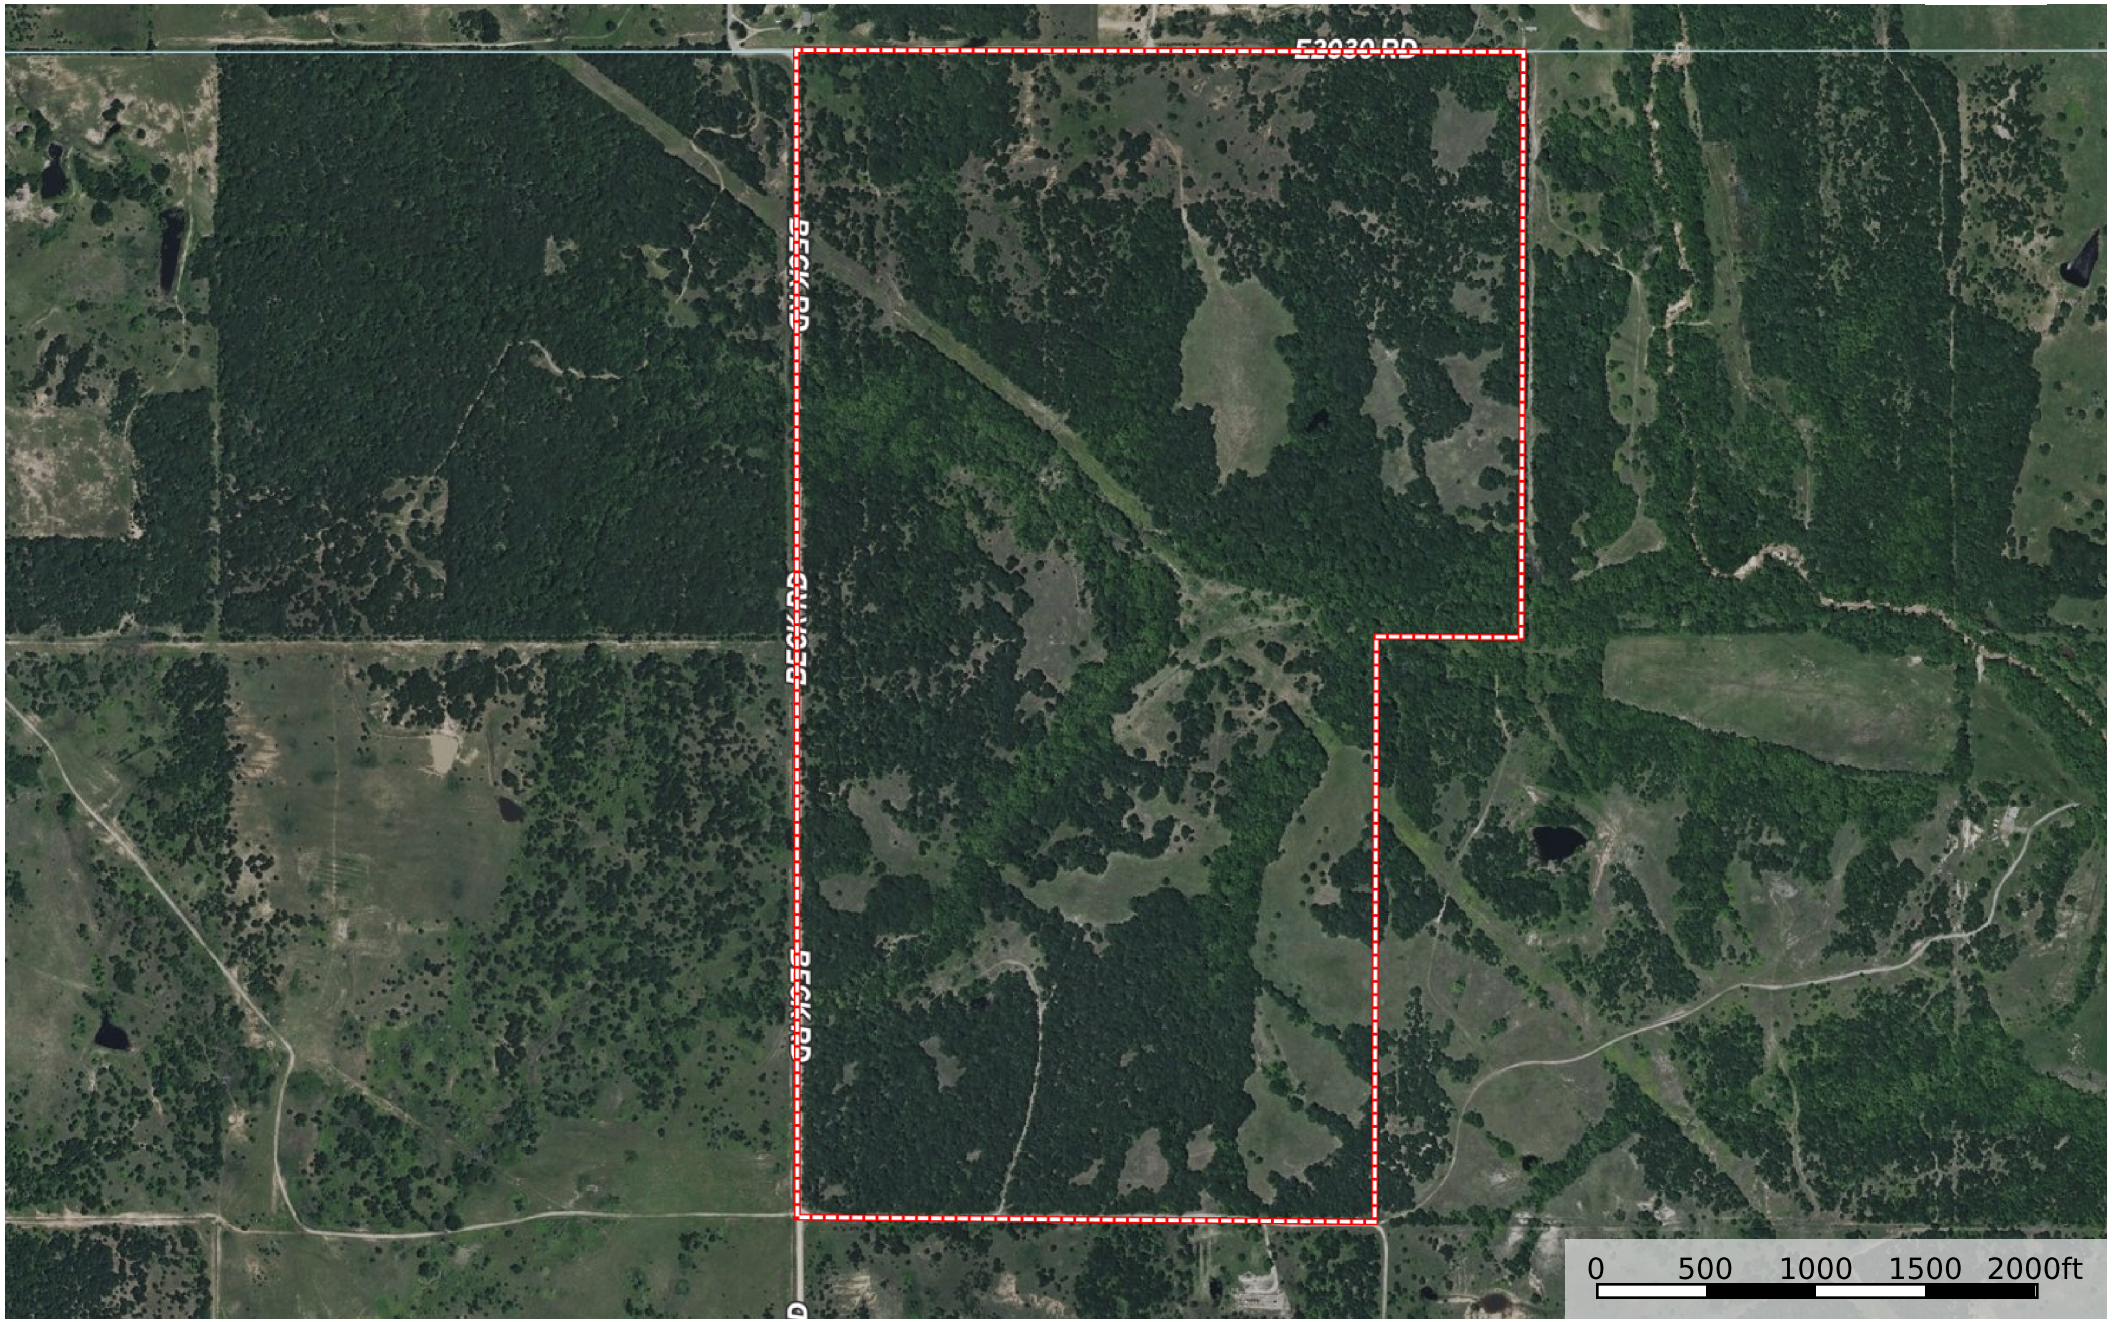

Simon Springs Ranch 360

Love County, Oklahoma, 360 AC +/-

 Boundary