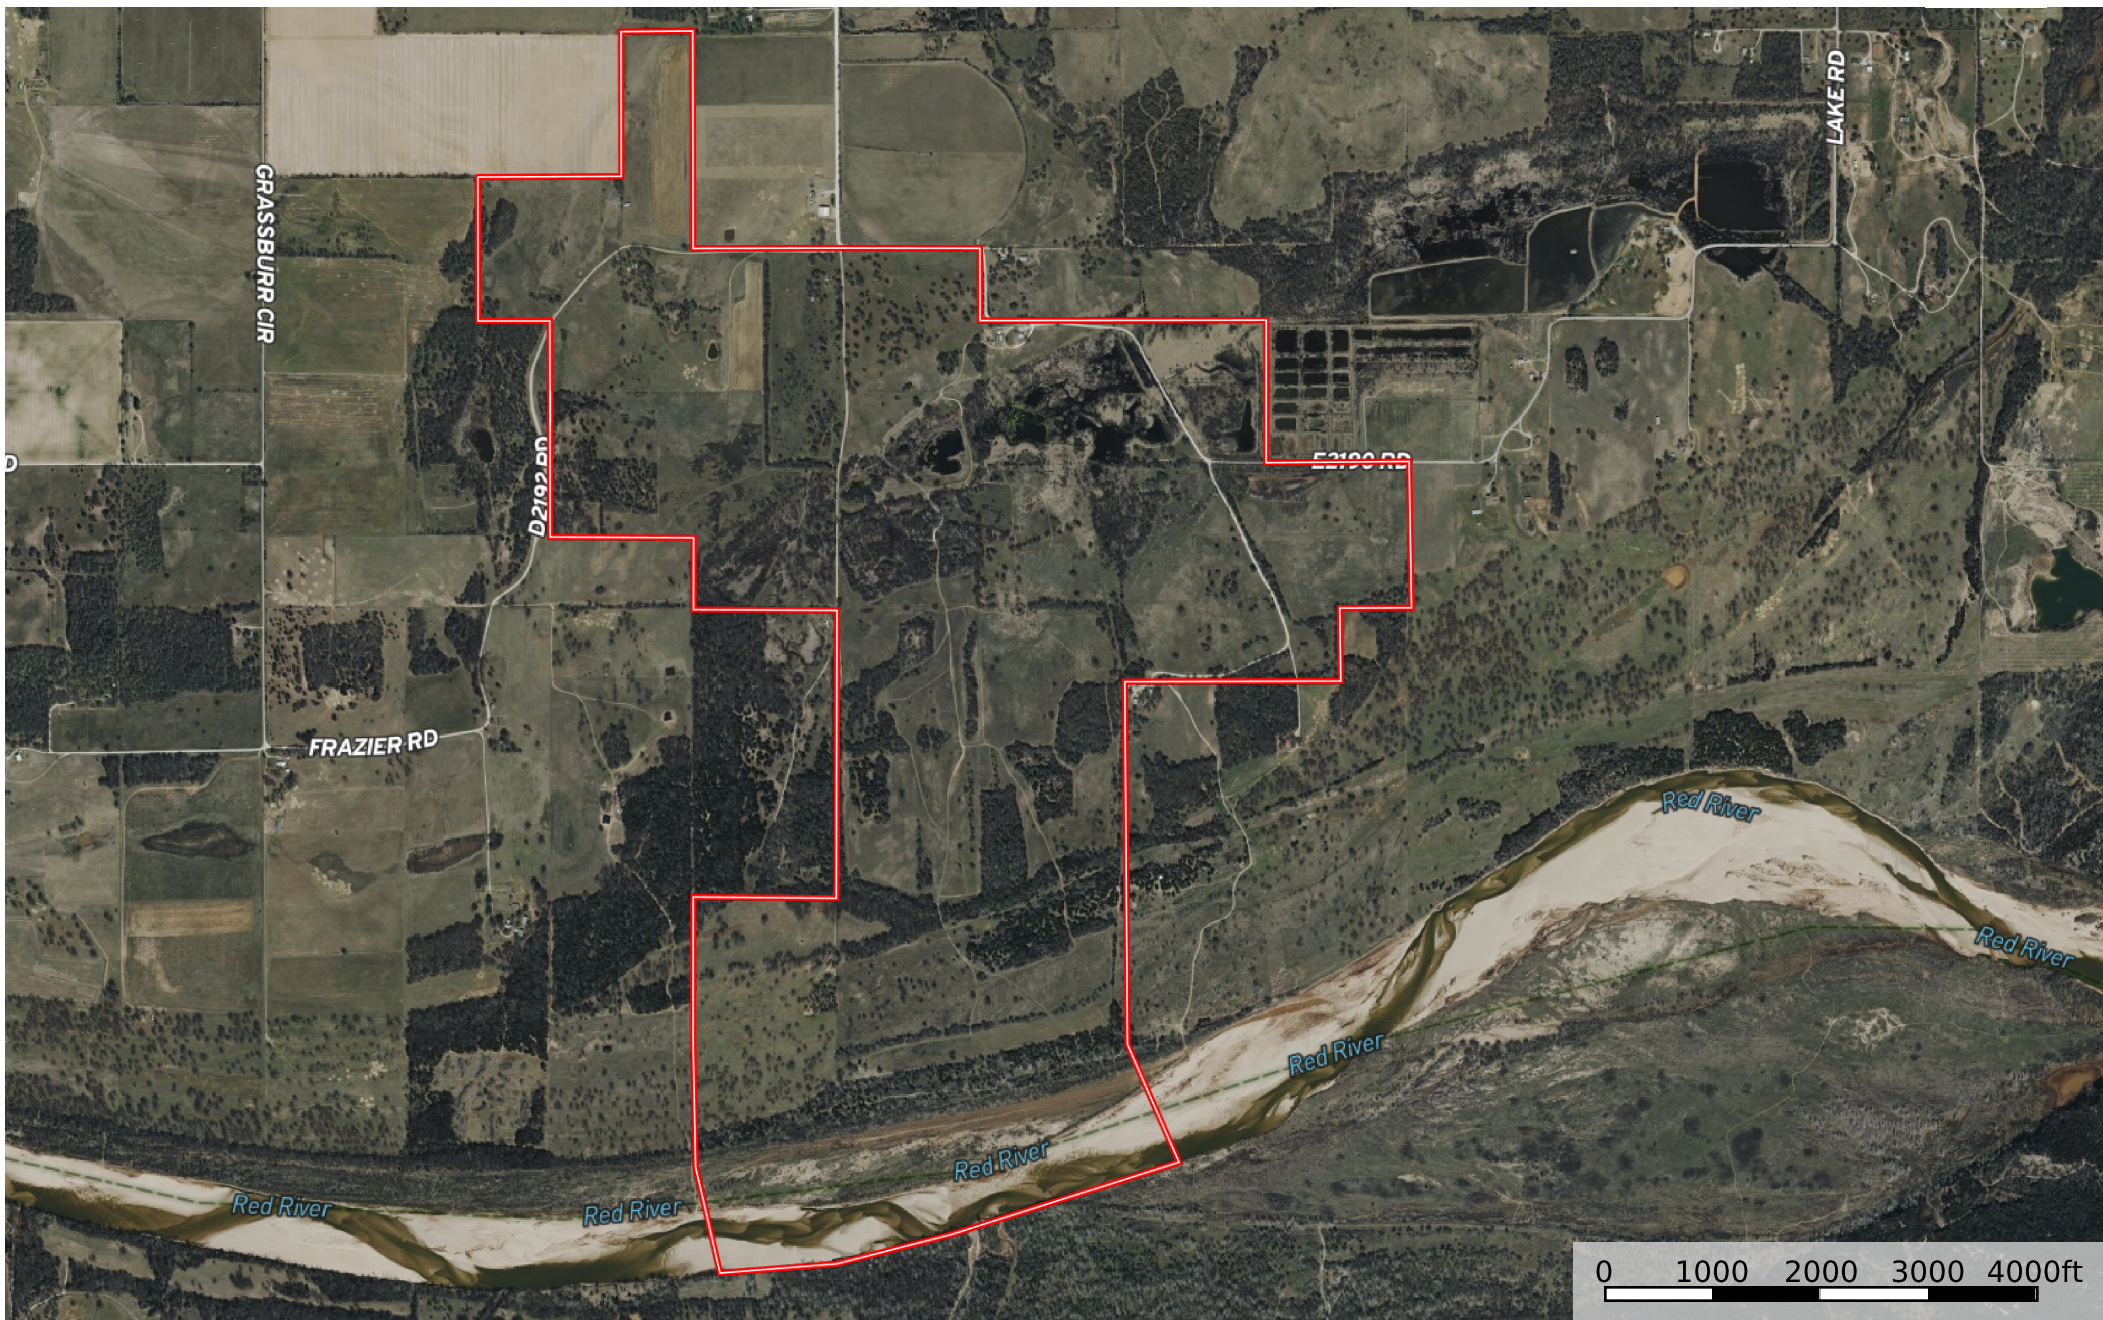

Saddler Bend Ranch 1030

Love County, Oklahoma, 1030 AC +/-

 Boundary