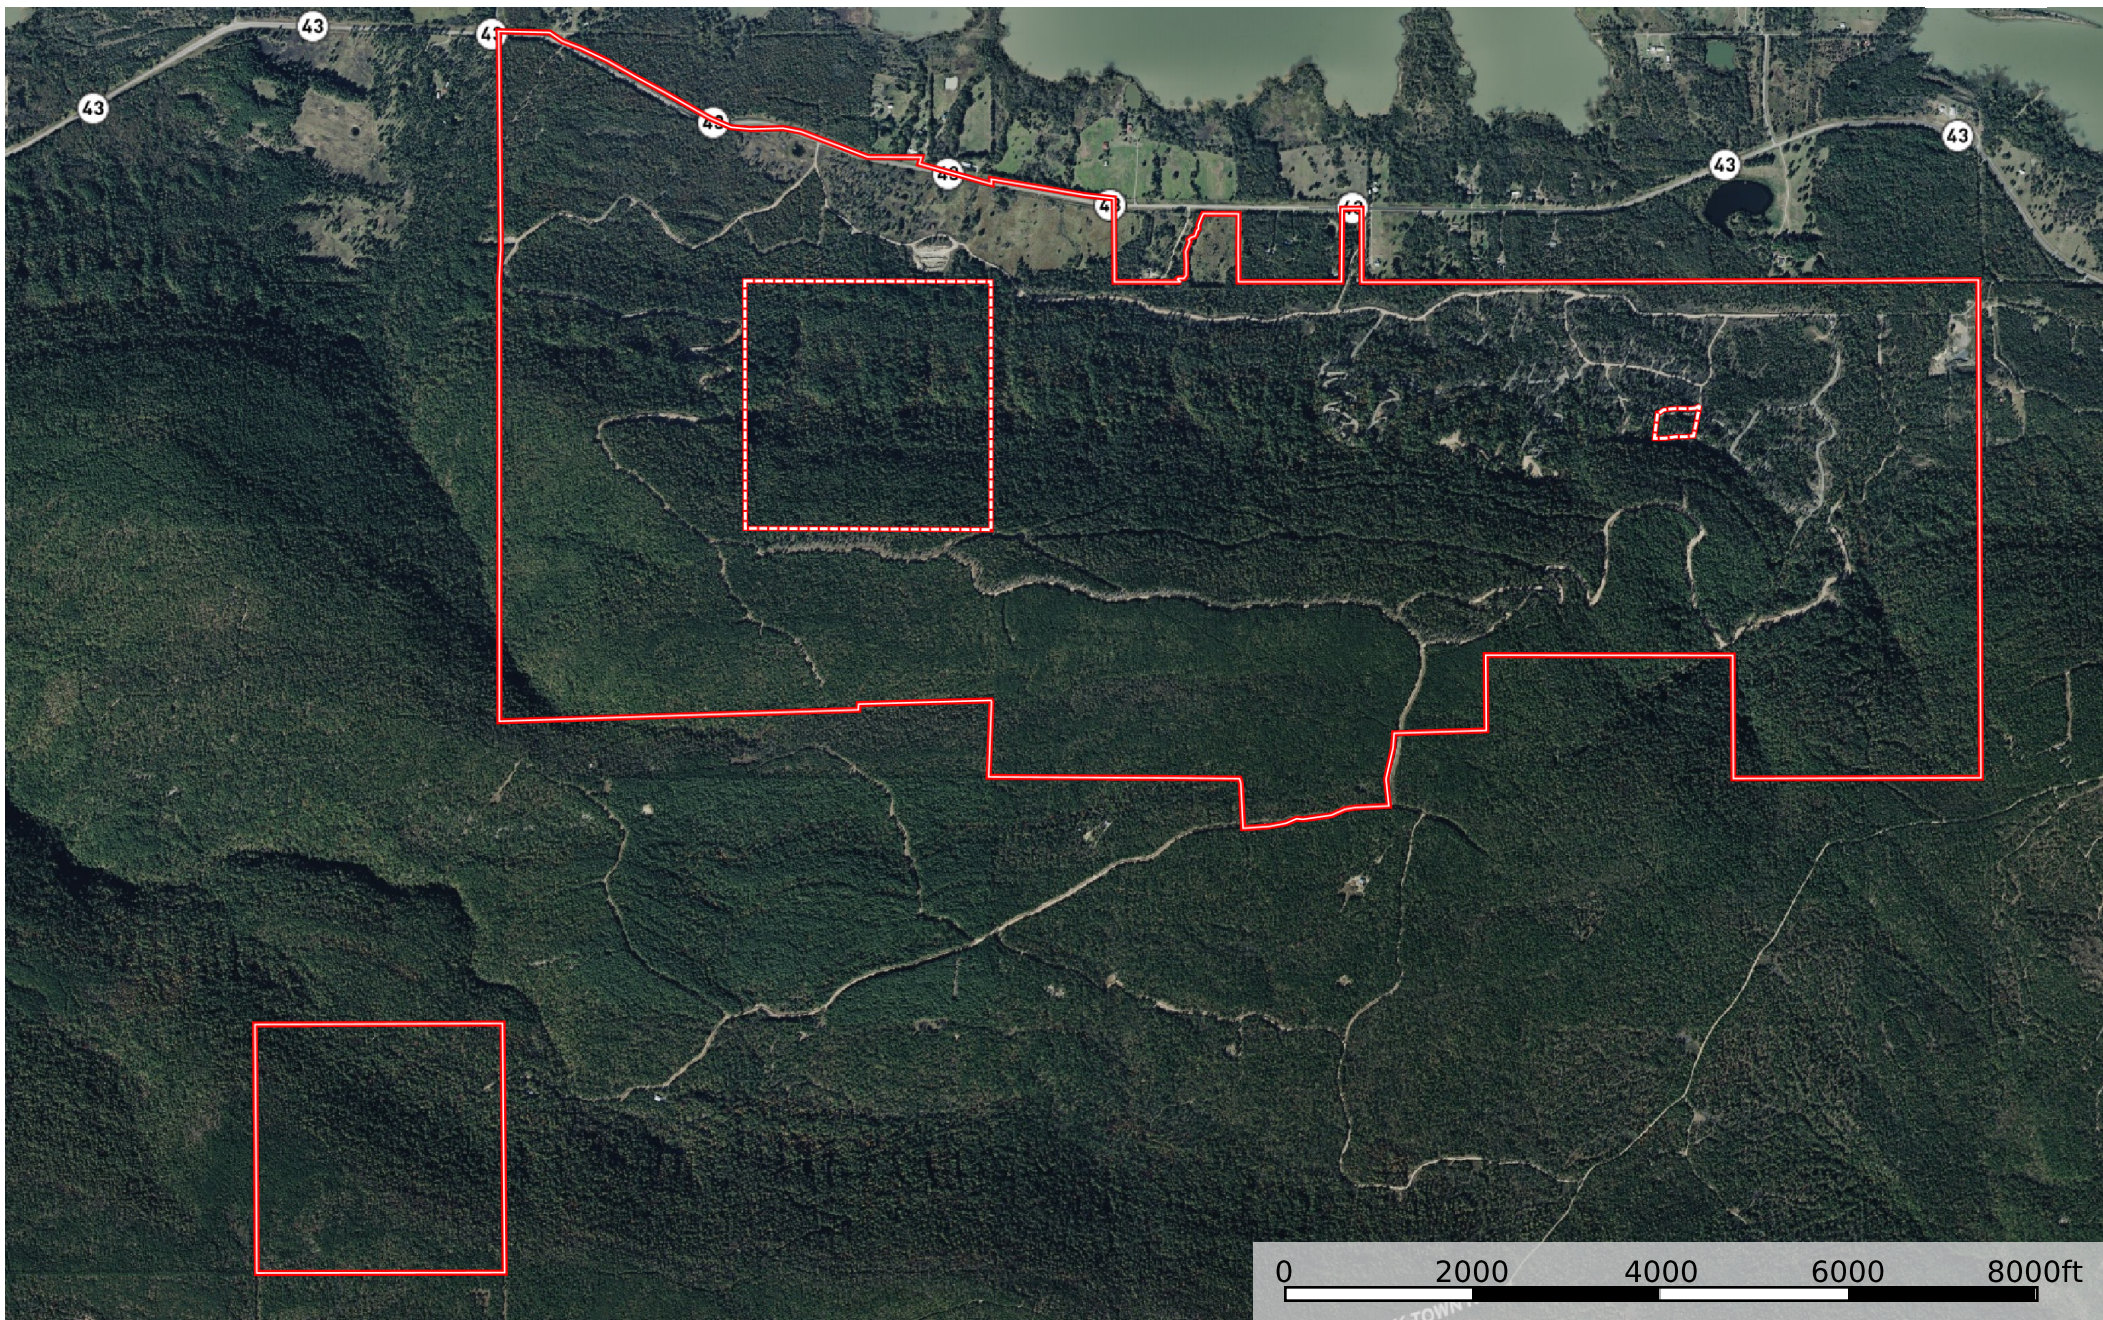

Eagles Nest Ranch 2000

Pushmataha County, Oklahoma, 2000 AC +/-

 Boundary  Boundary