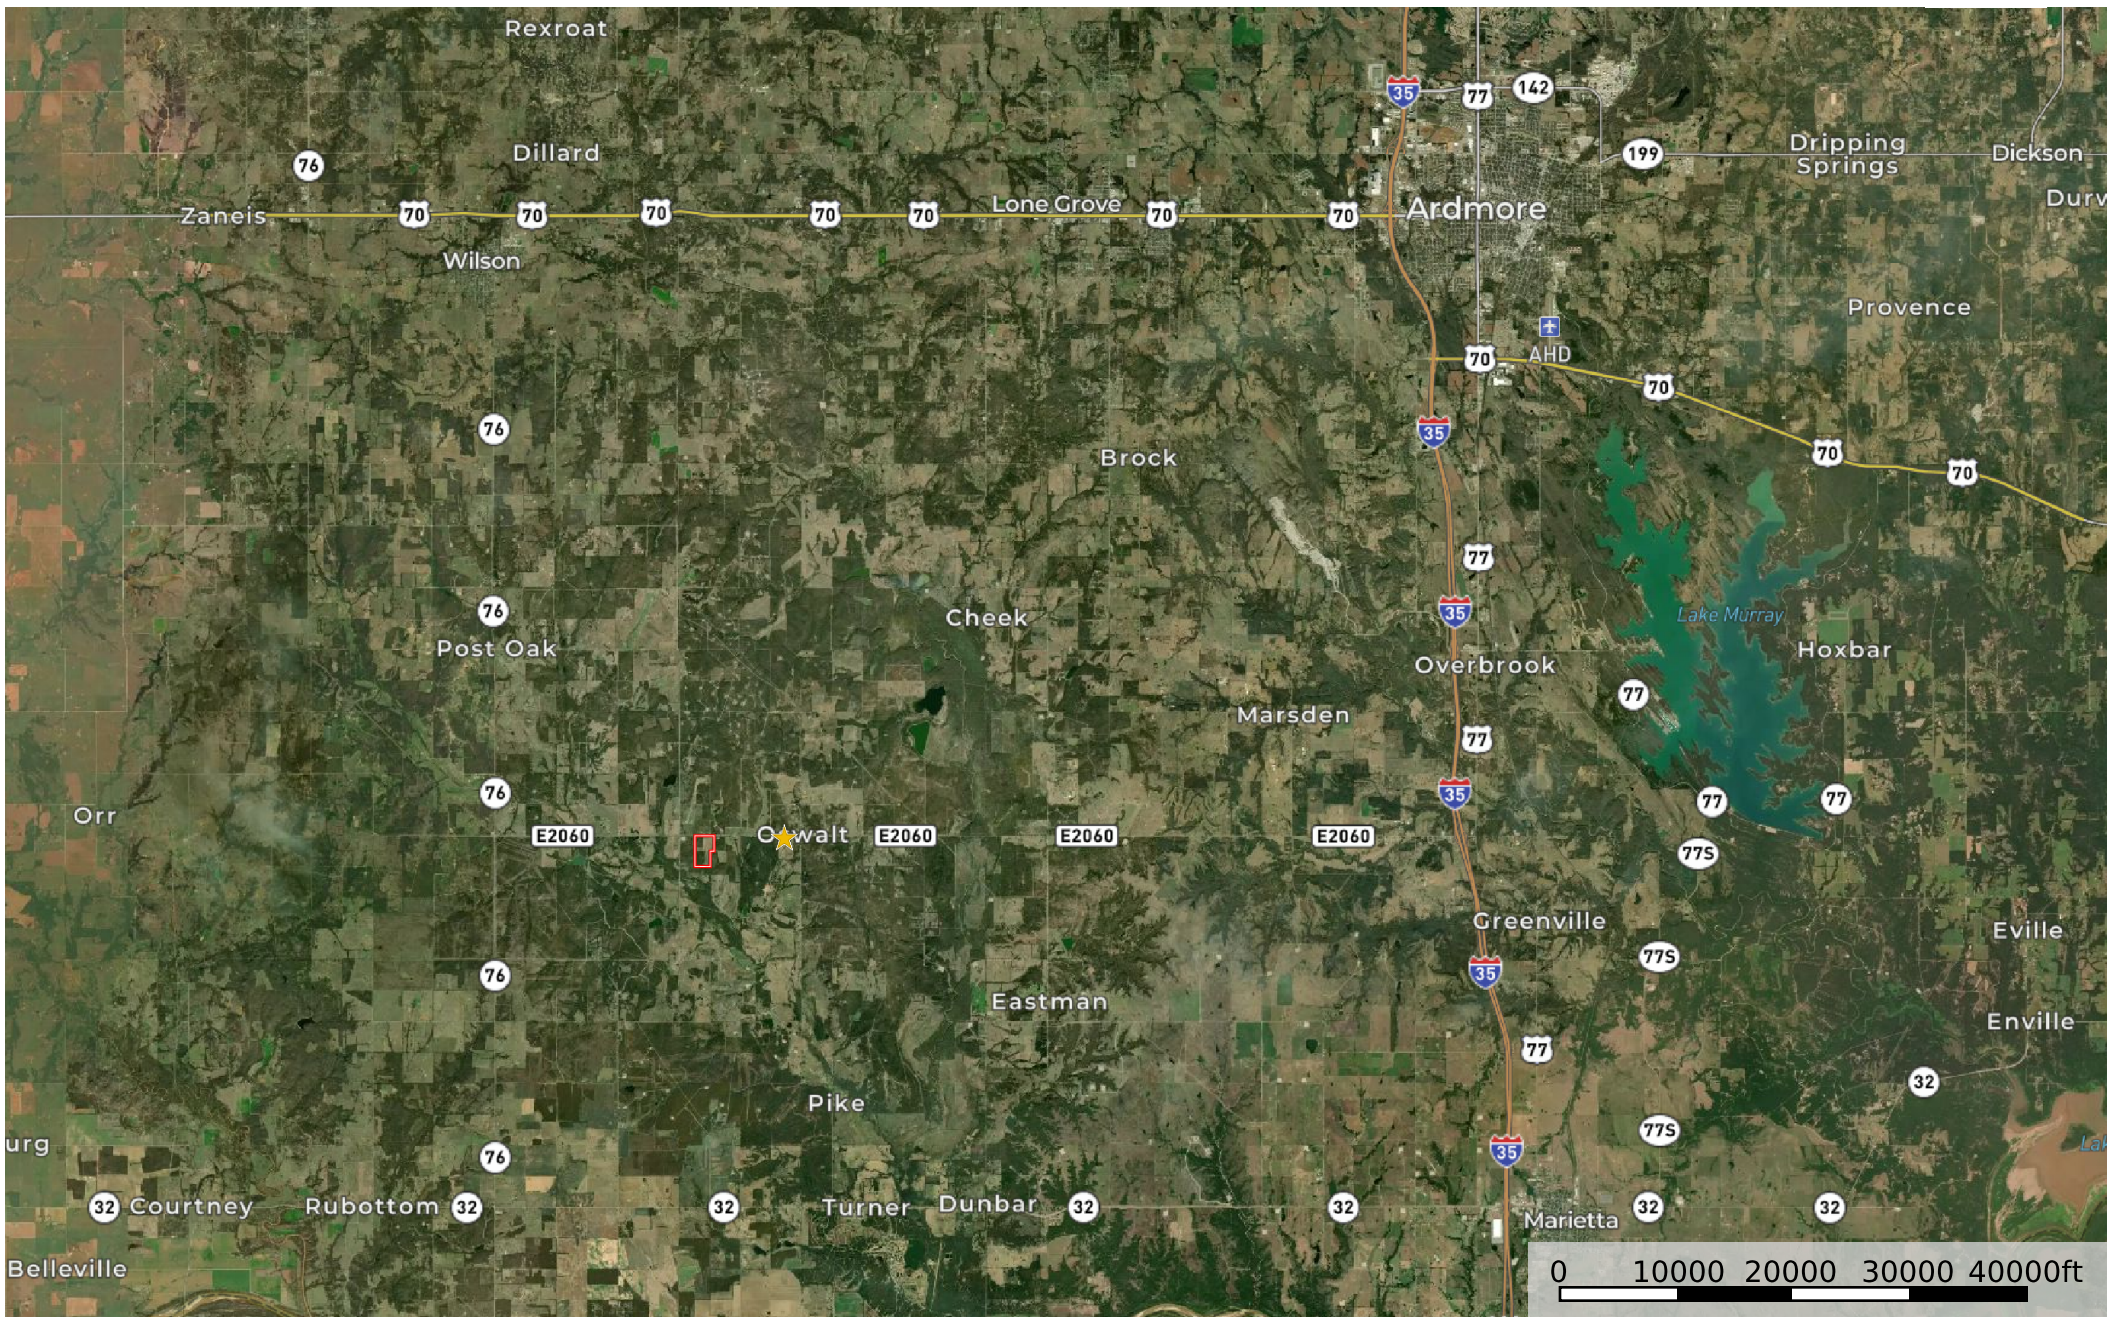

# Grey Duck Ranch 90

Love County, Oklahoma, 90 AC +/-

★ Star 1  
□ Boundary