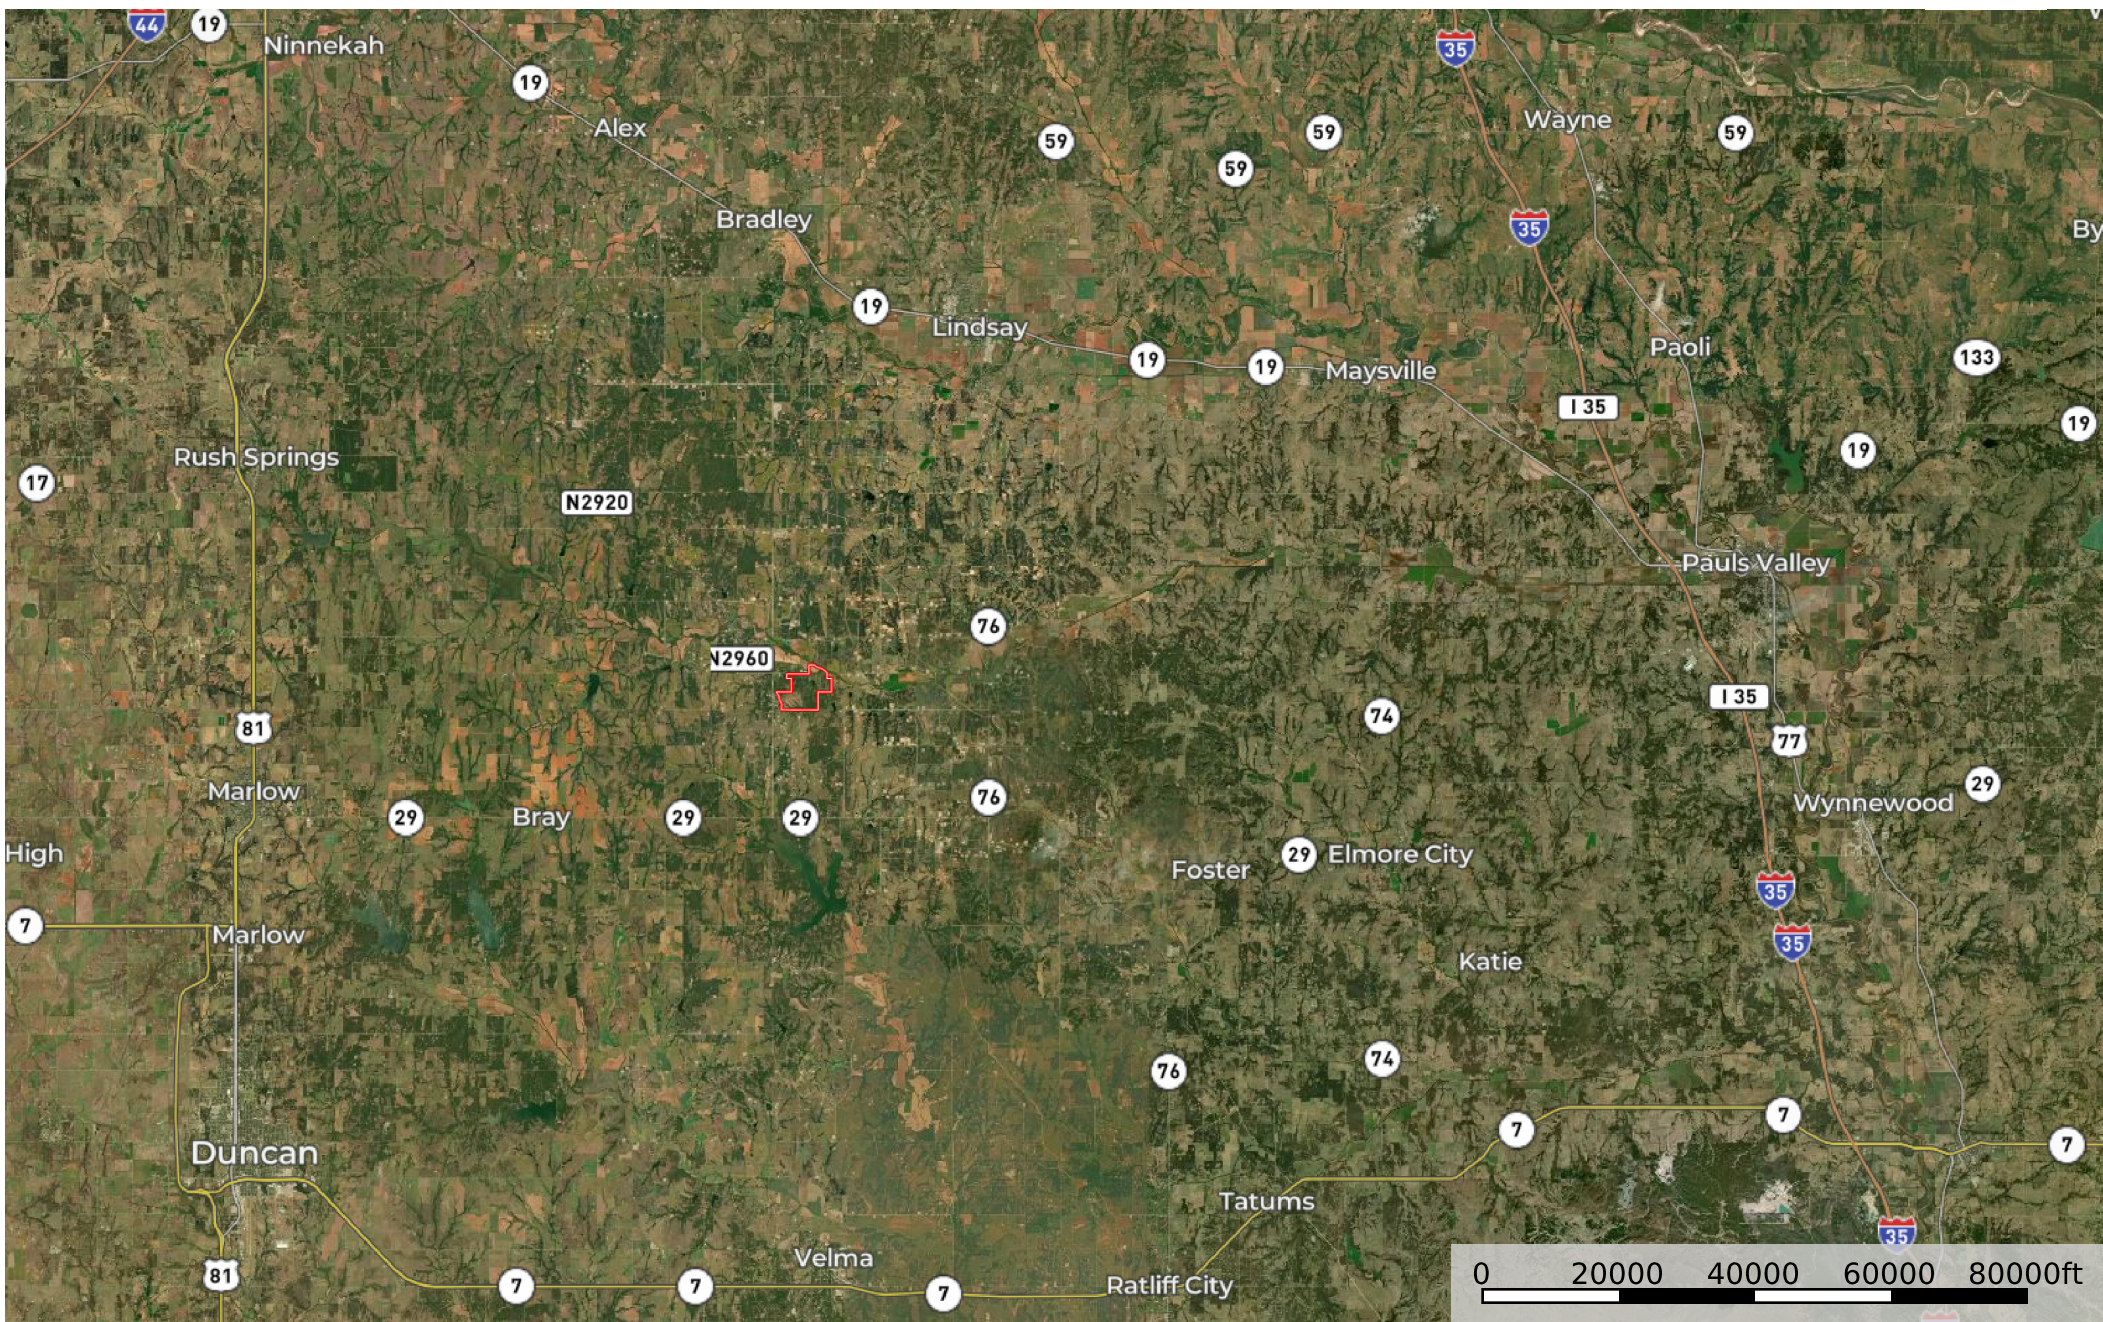

The Lake on Rush Creek 759

Grady County, Oklahoma, 759 AC +/-

 Boundary