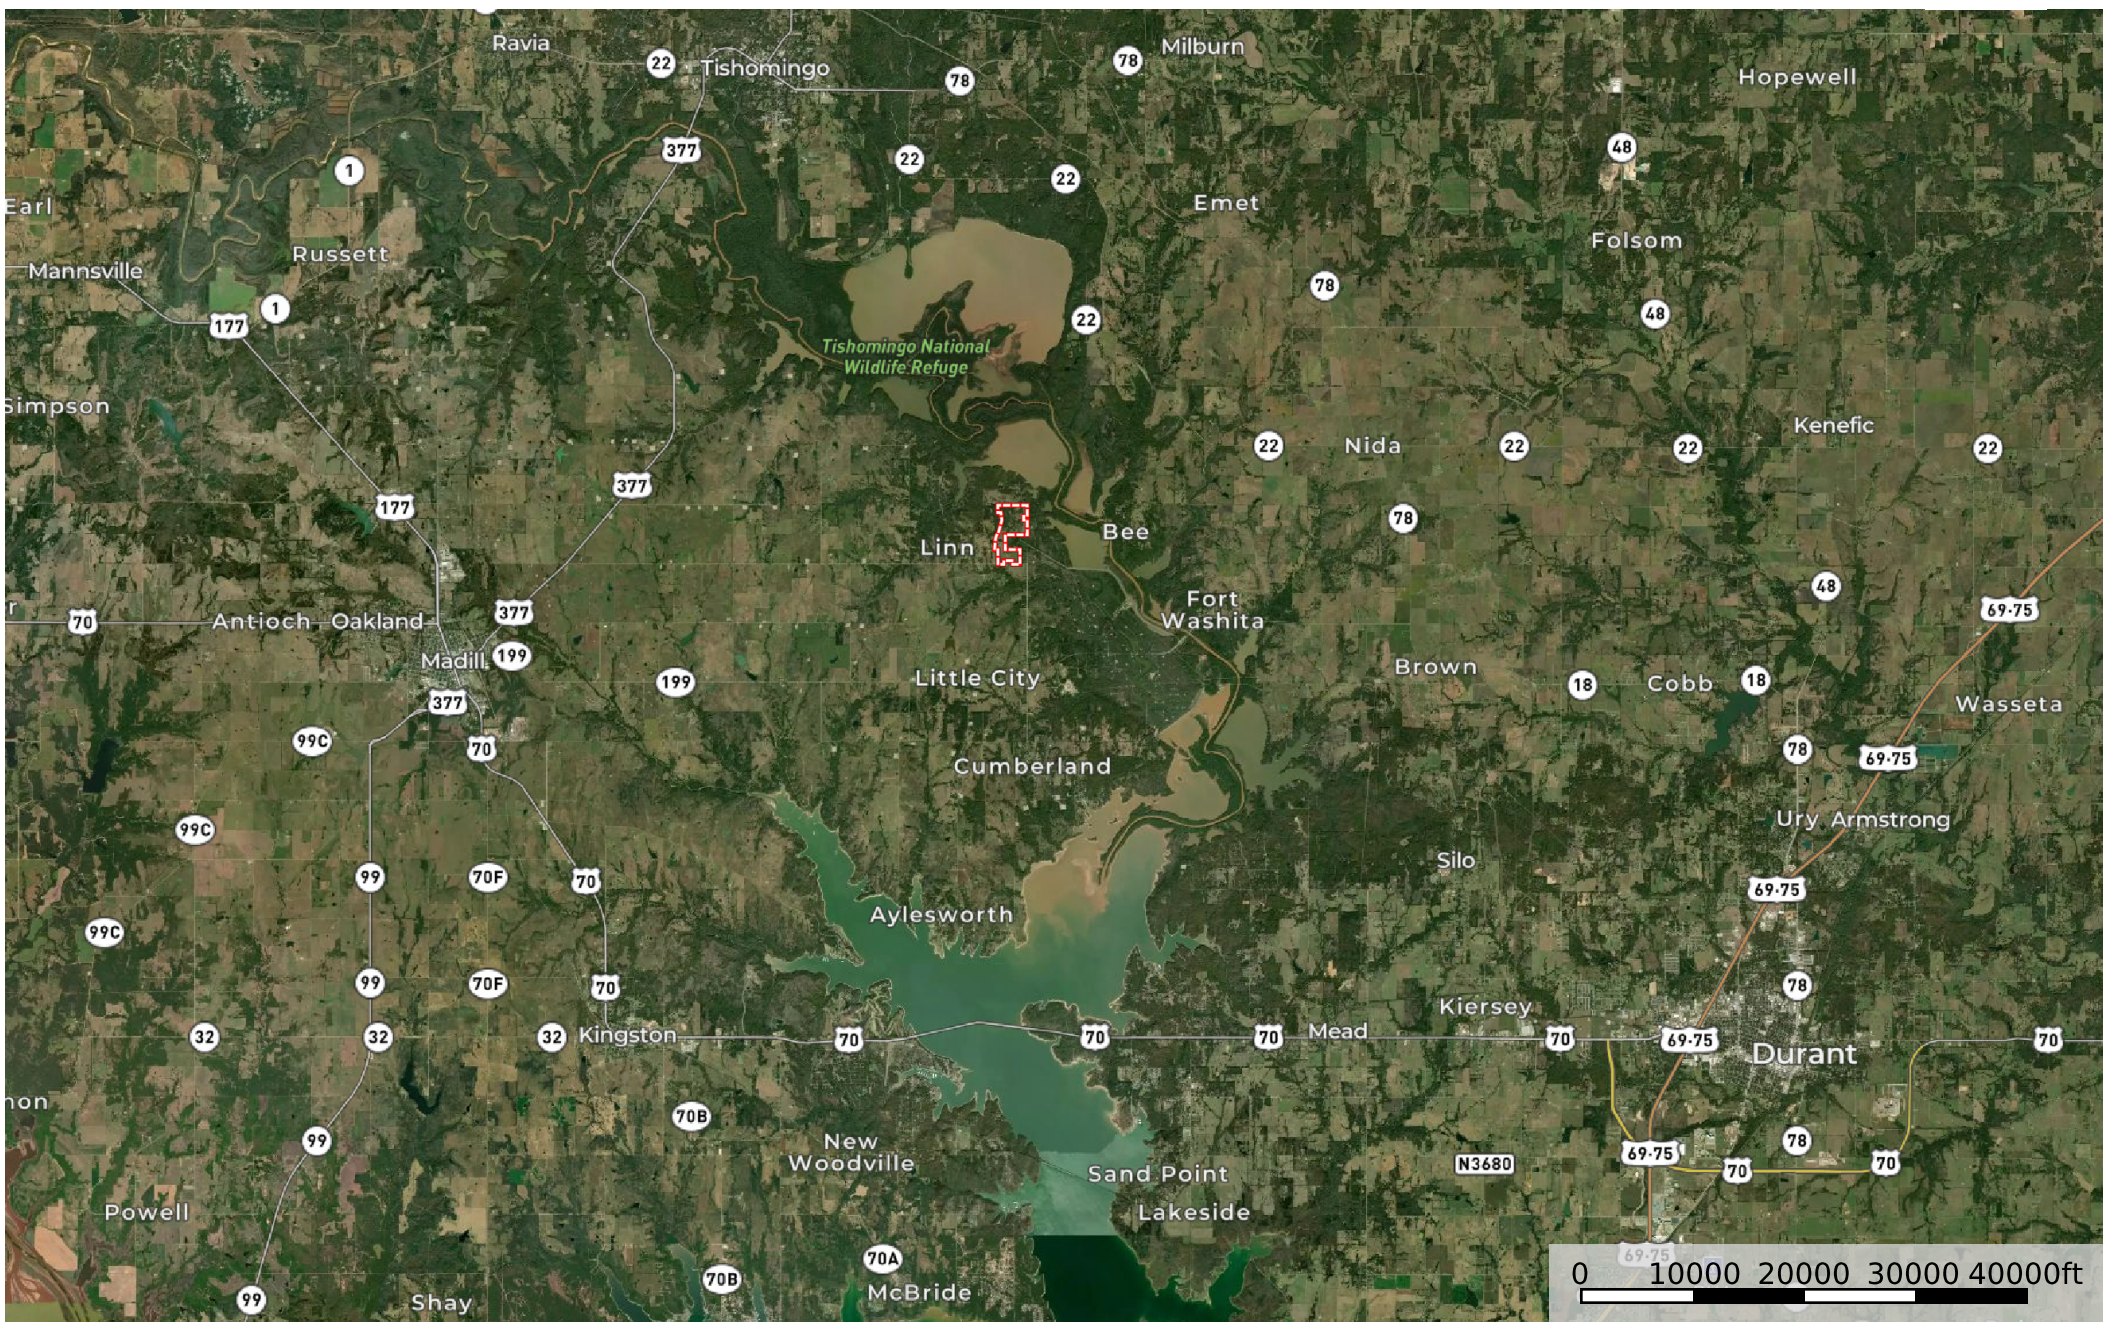

# Texoma Ranch 228

Marshall County, Oklahoma, 228 AC +/-

 Boundary