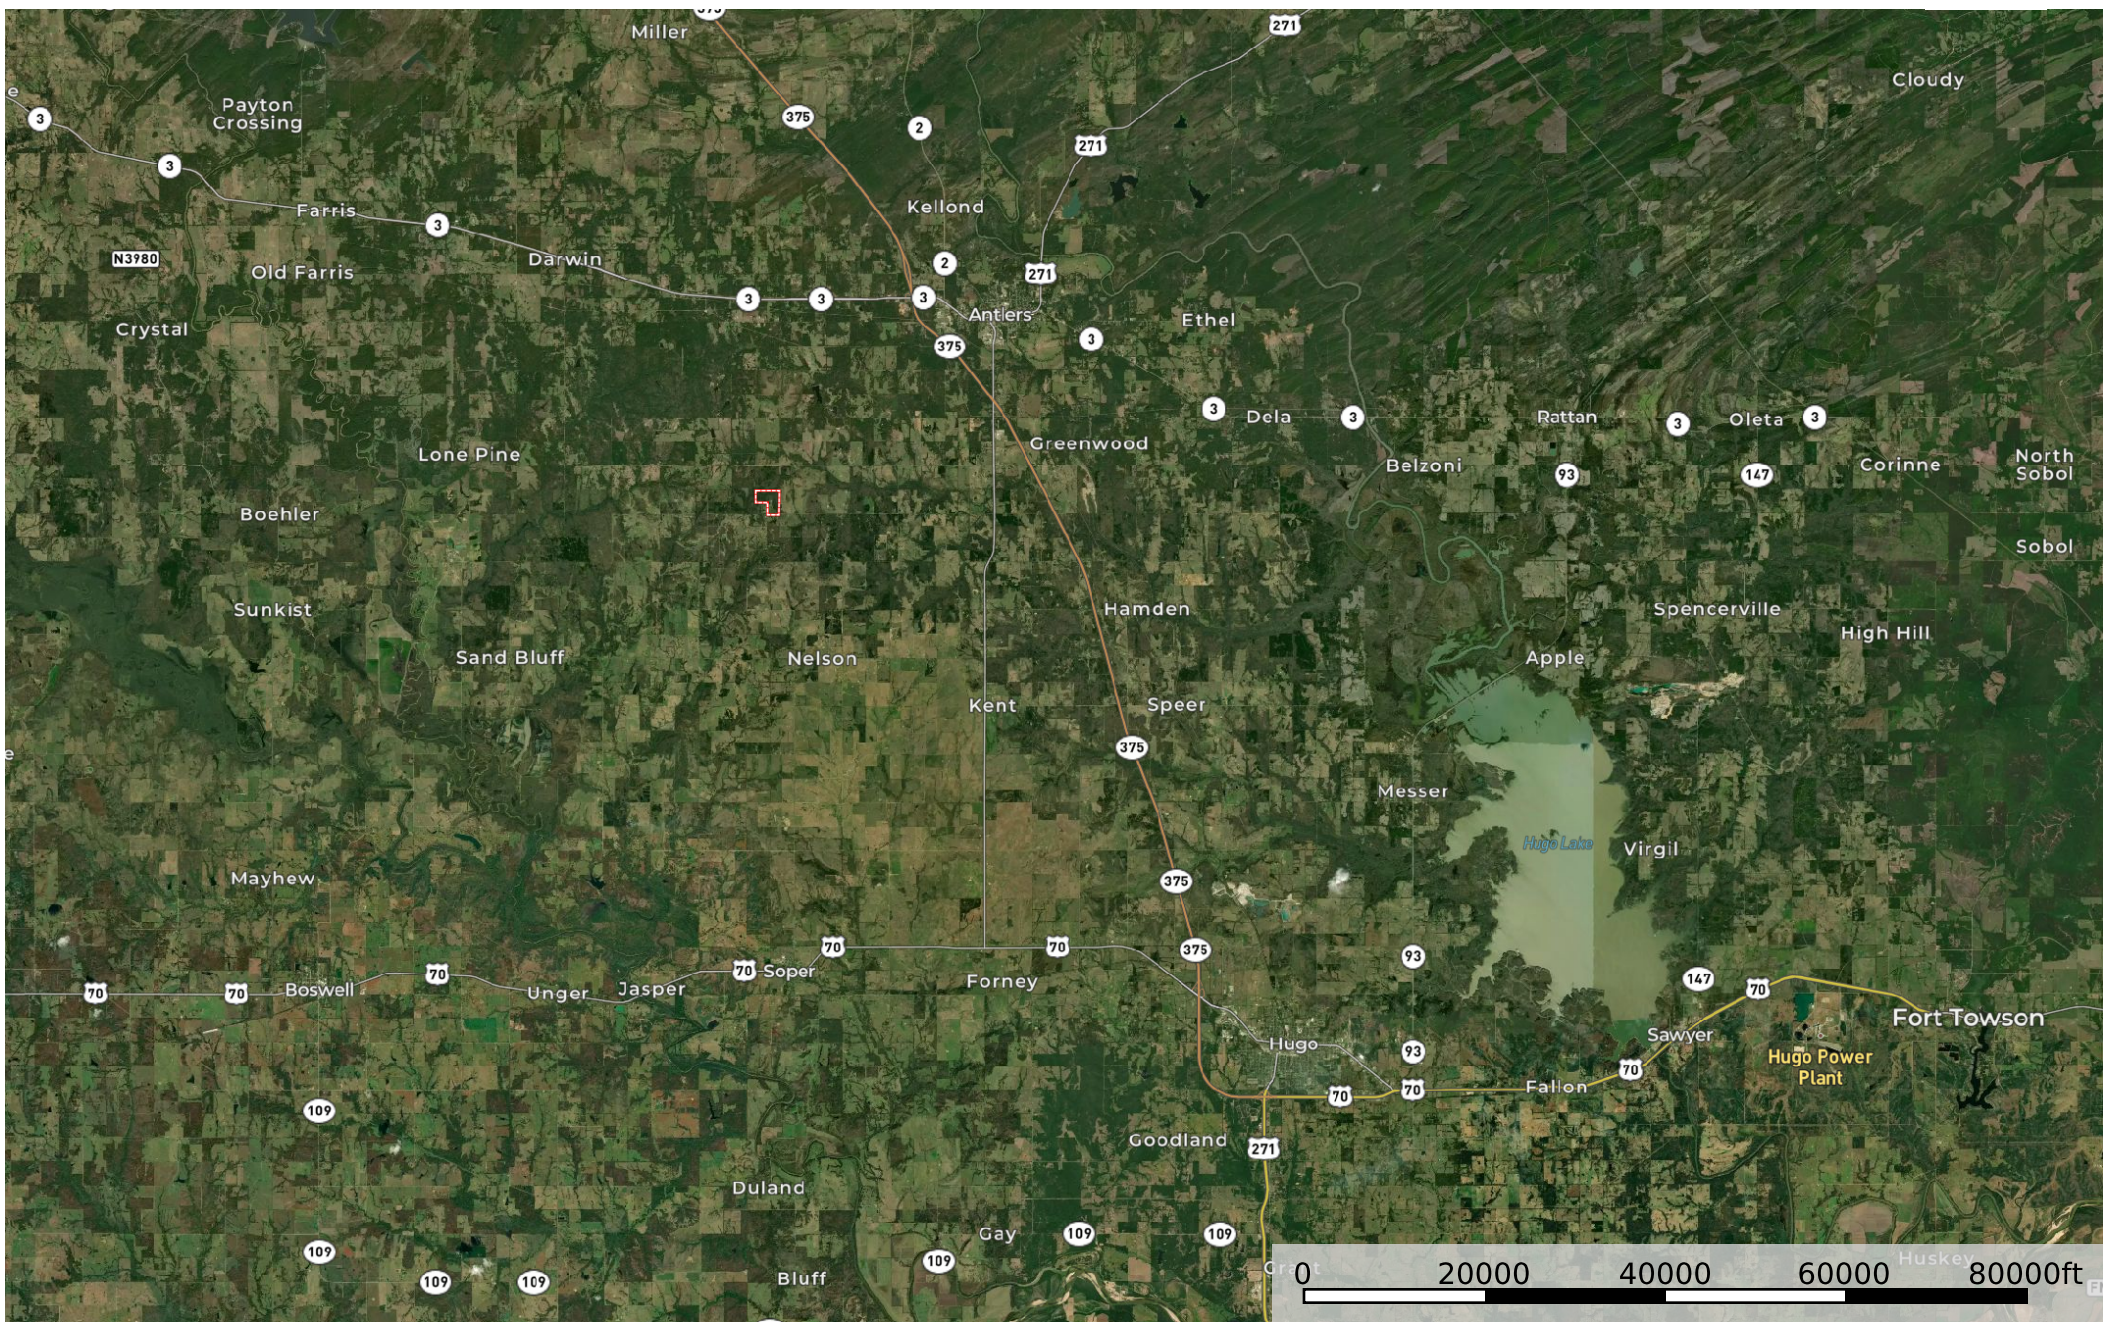

Antlers Springs Ranch 120

Pushmataha County, Oklahoma, 120 AC +/-

 Boundary