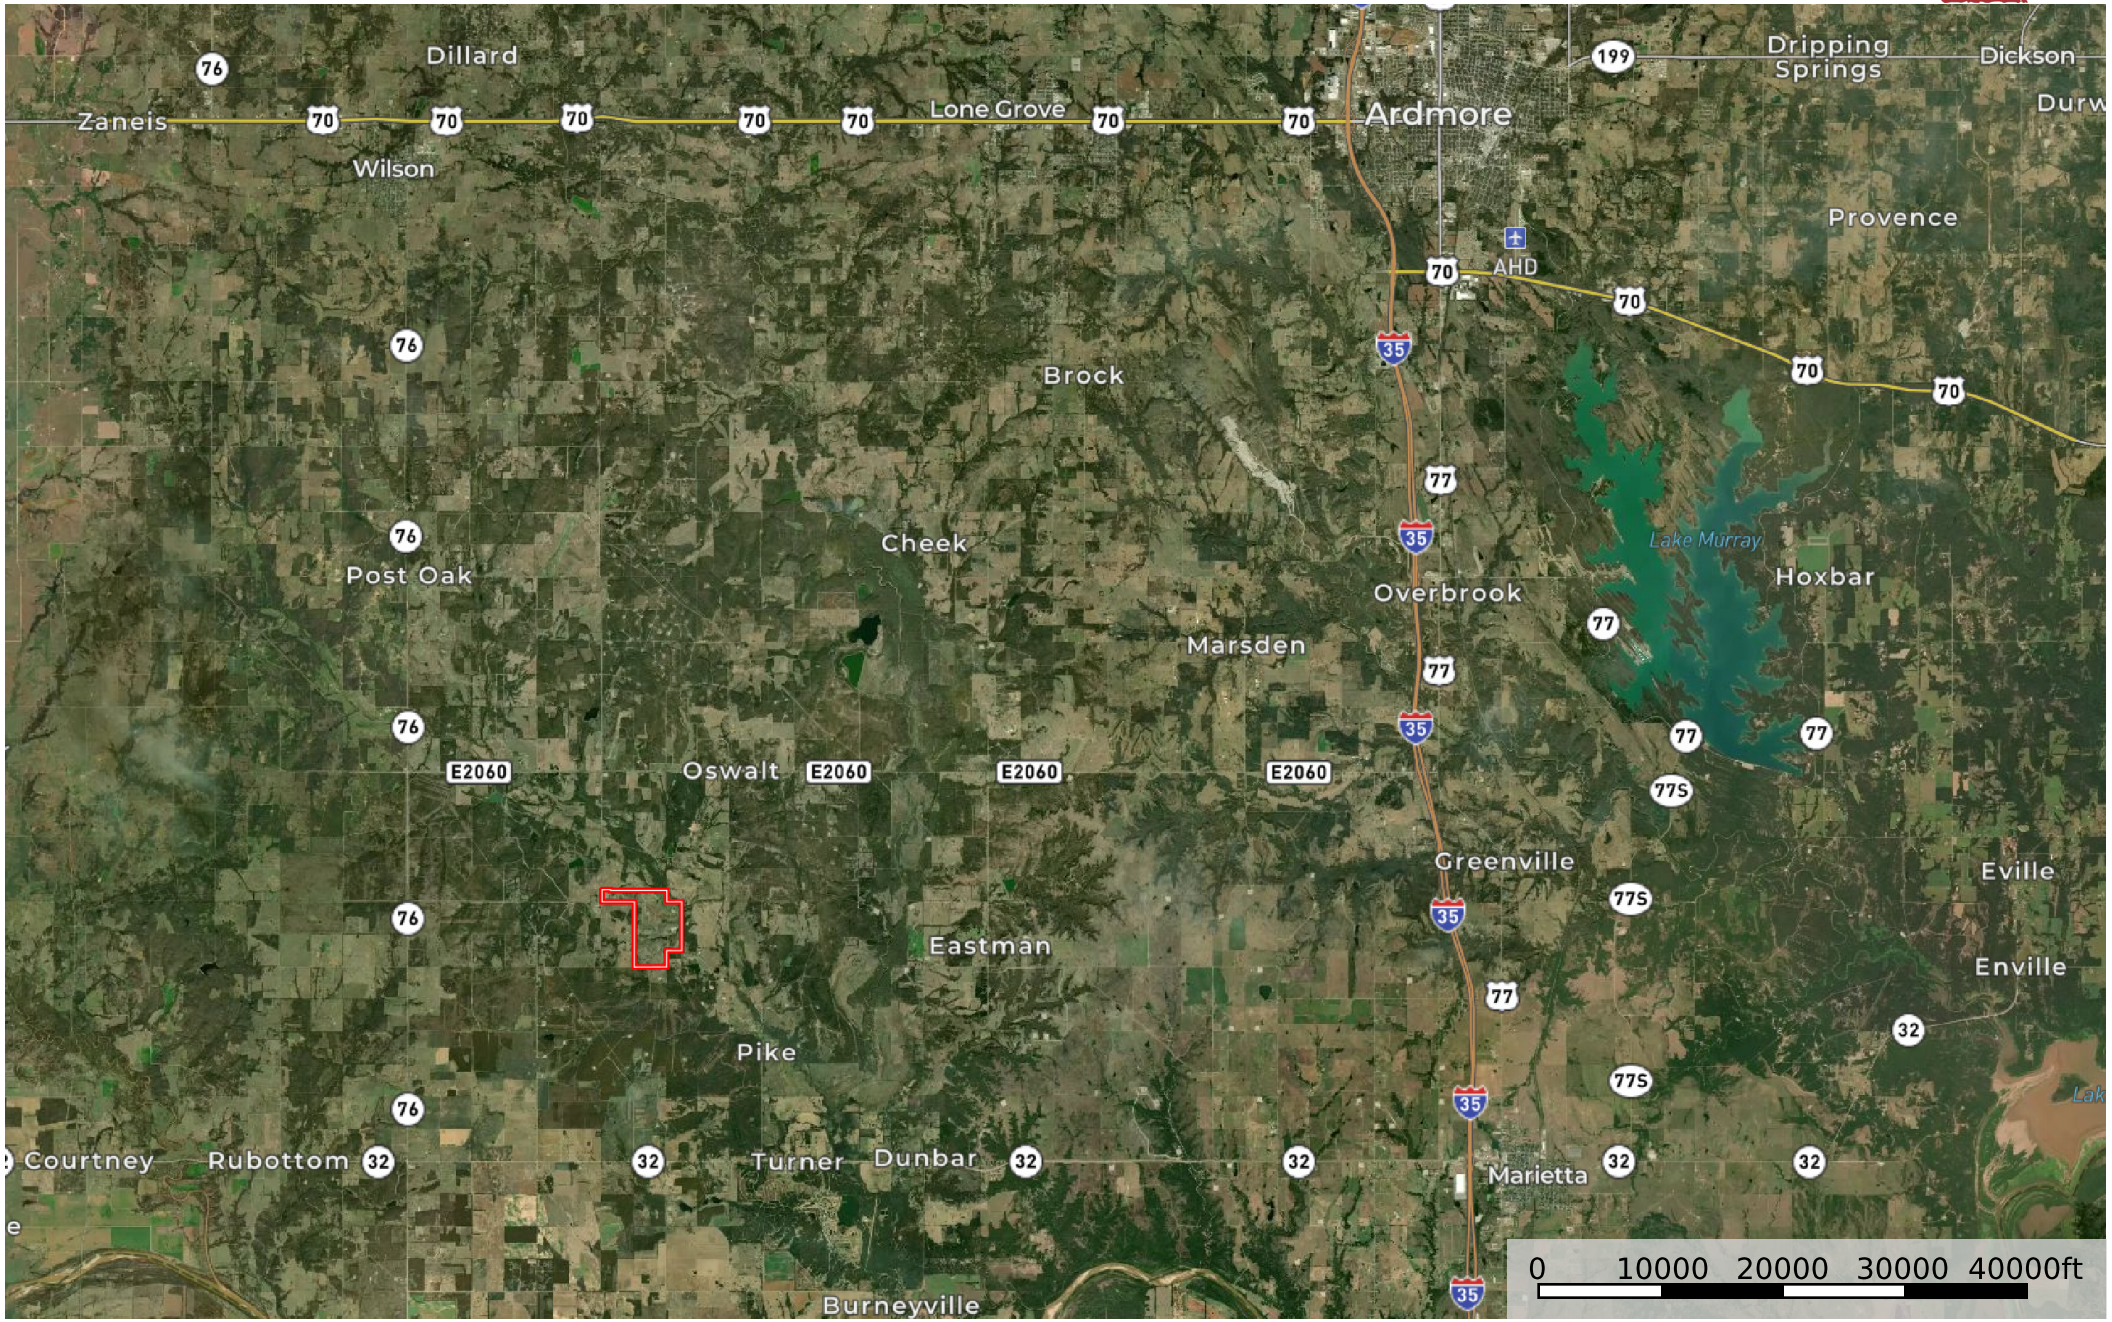

# Oak Vista Ranch 550

Love County, Oklahoma, 550 AC +/-

Boundary