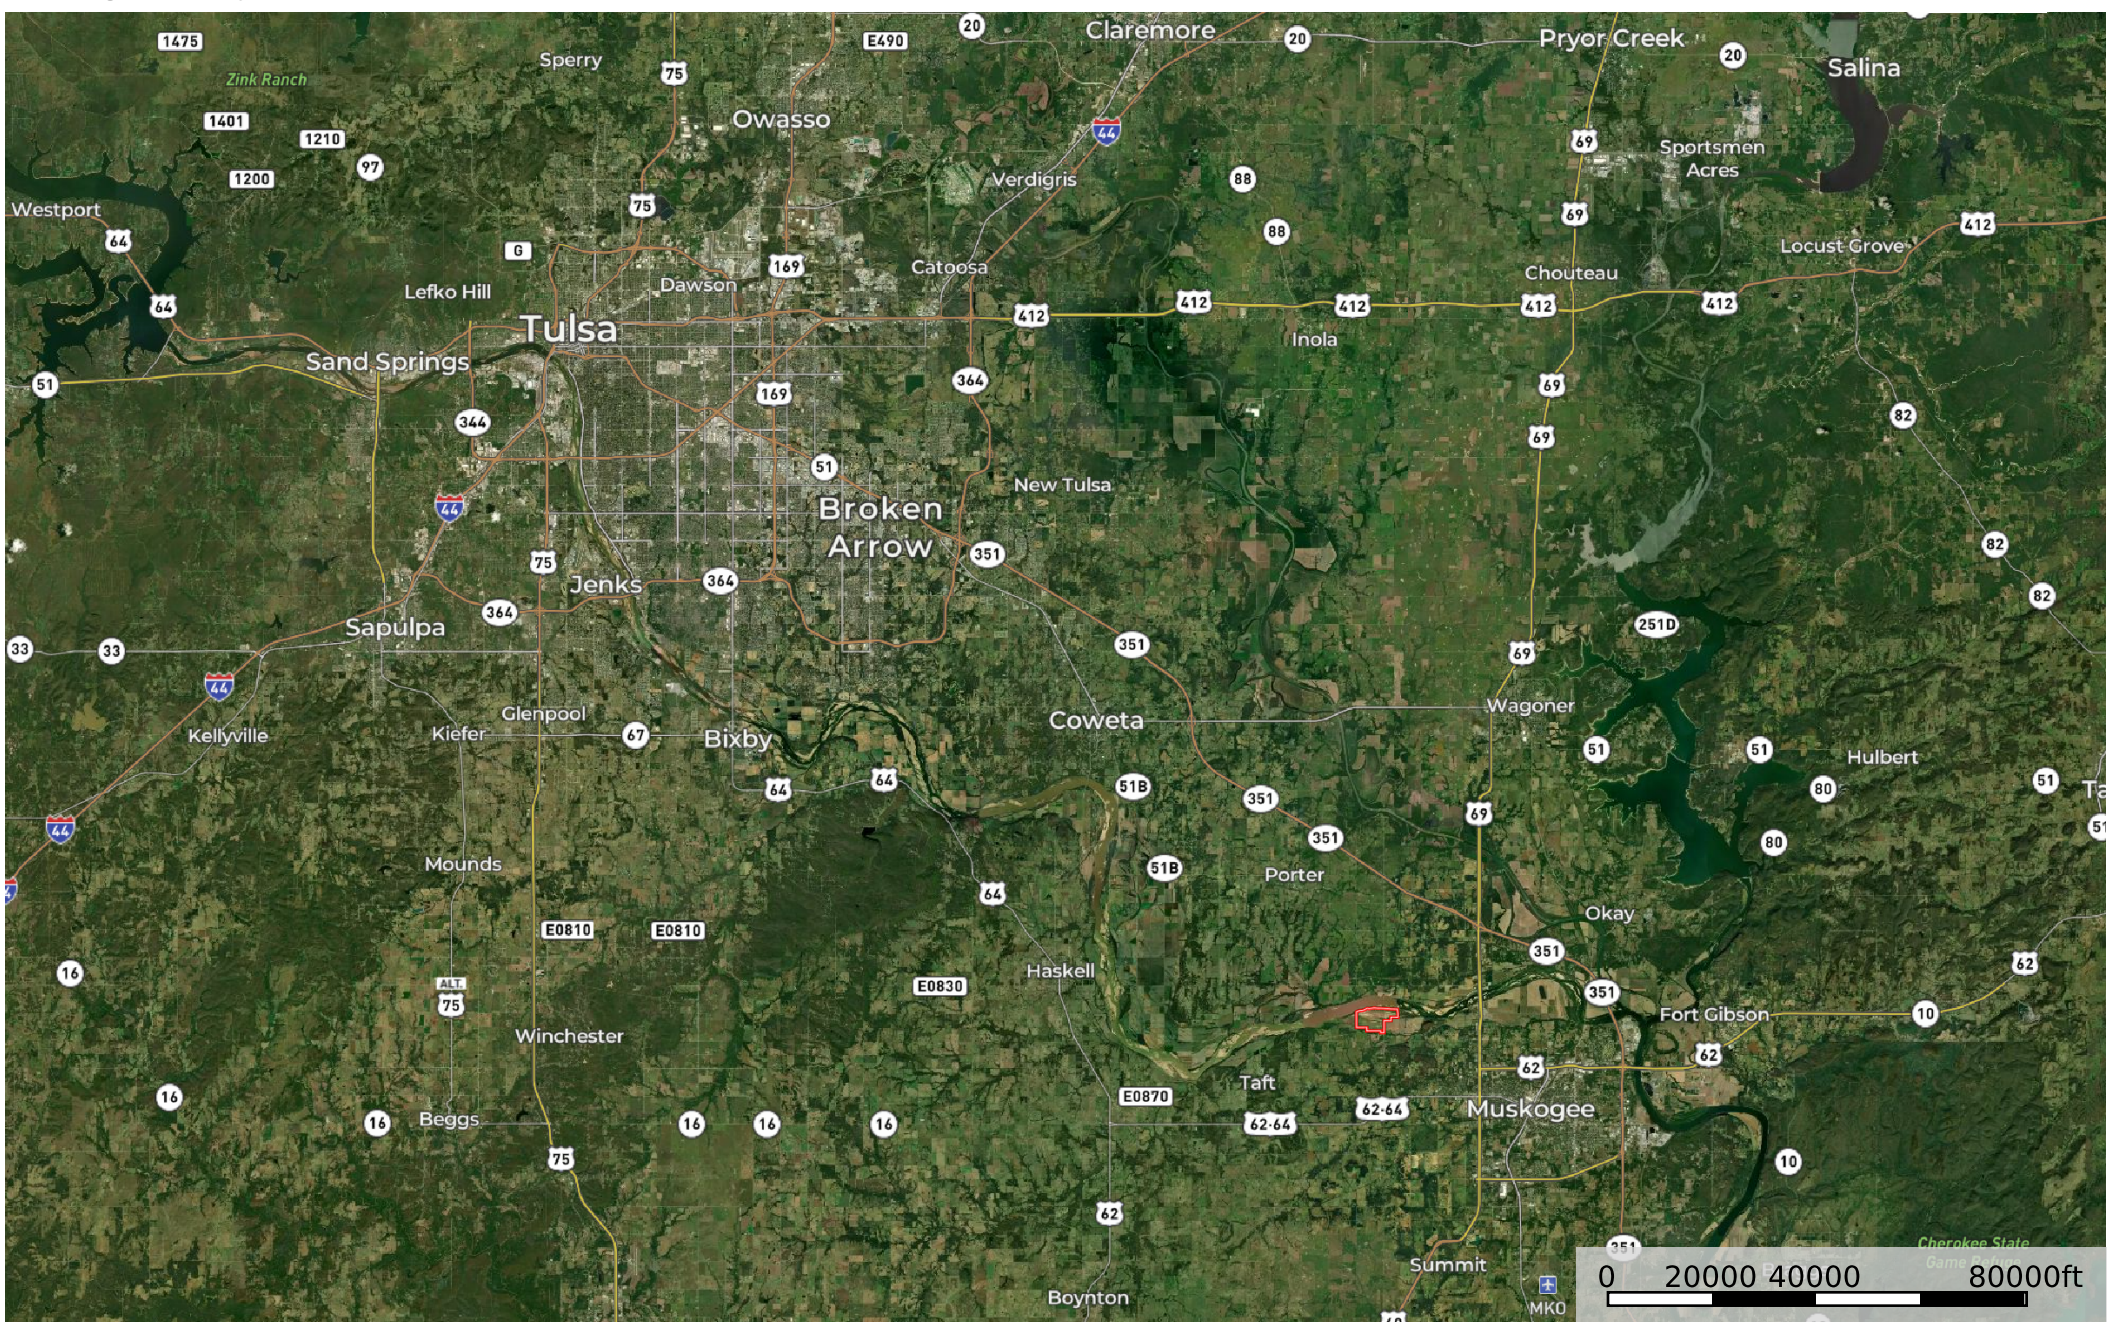

Arkansas River View Farm +/- 591 Acres

Muskogee County, Oklahoma, 591 AC +/-

 Boundary