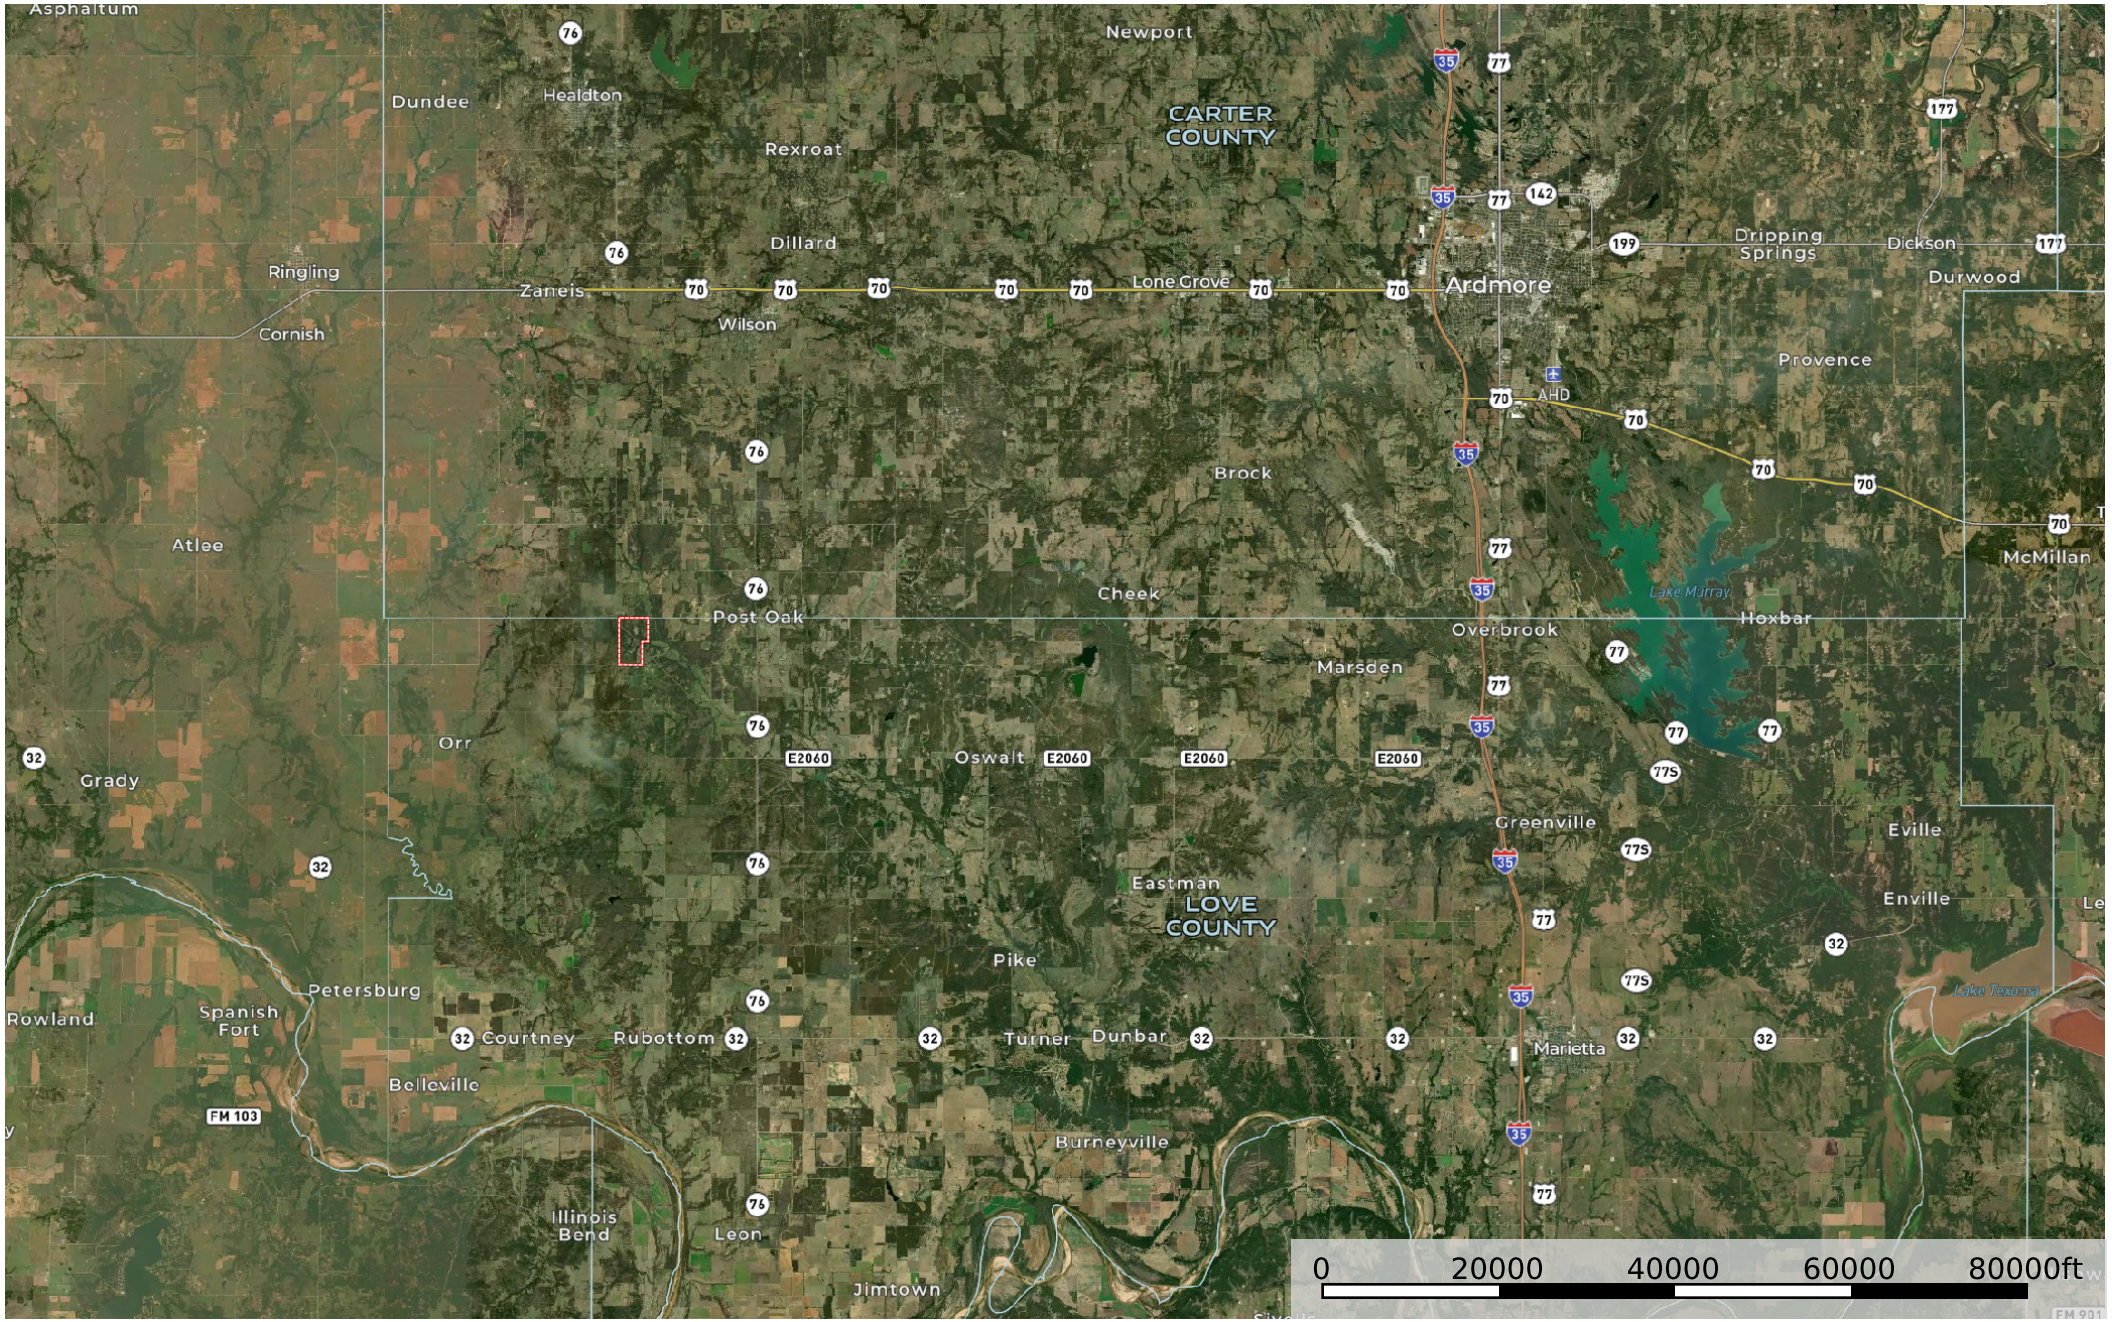

Simon Springs Ranch 360

Love County, Oklahoma, 360 AC +/-

 Boundary