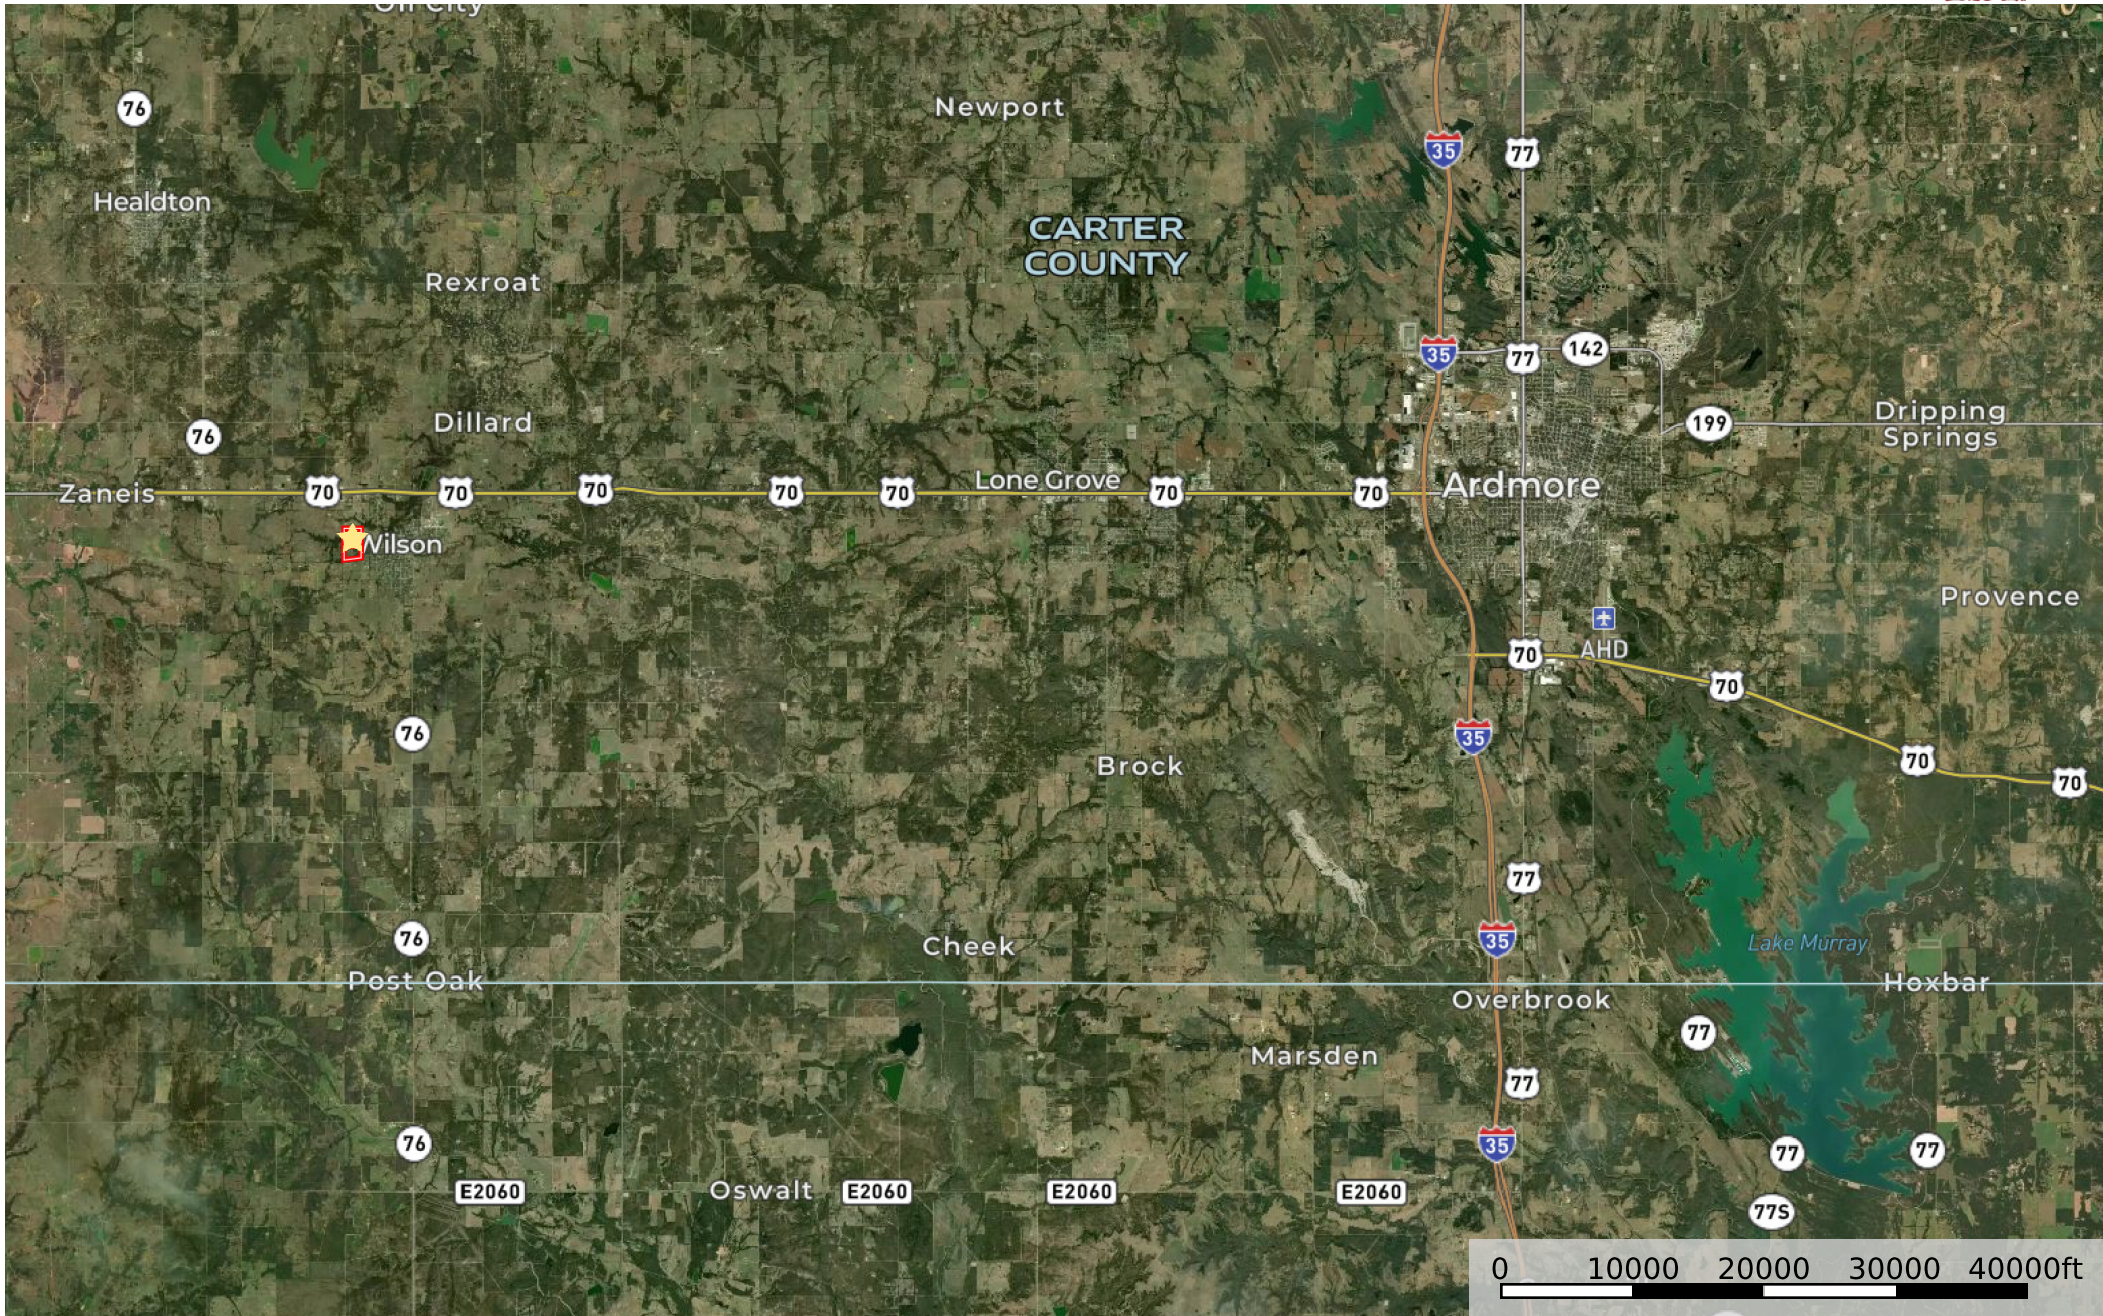

# Cimmaron Road Ranch Tracts 1-3

Carter County, Oklahoma, 72 AC +/-

★ Star    □ Boundary