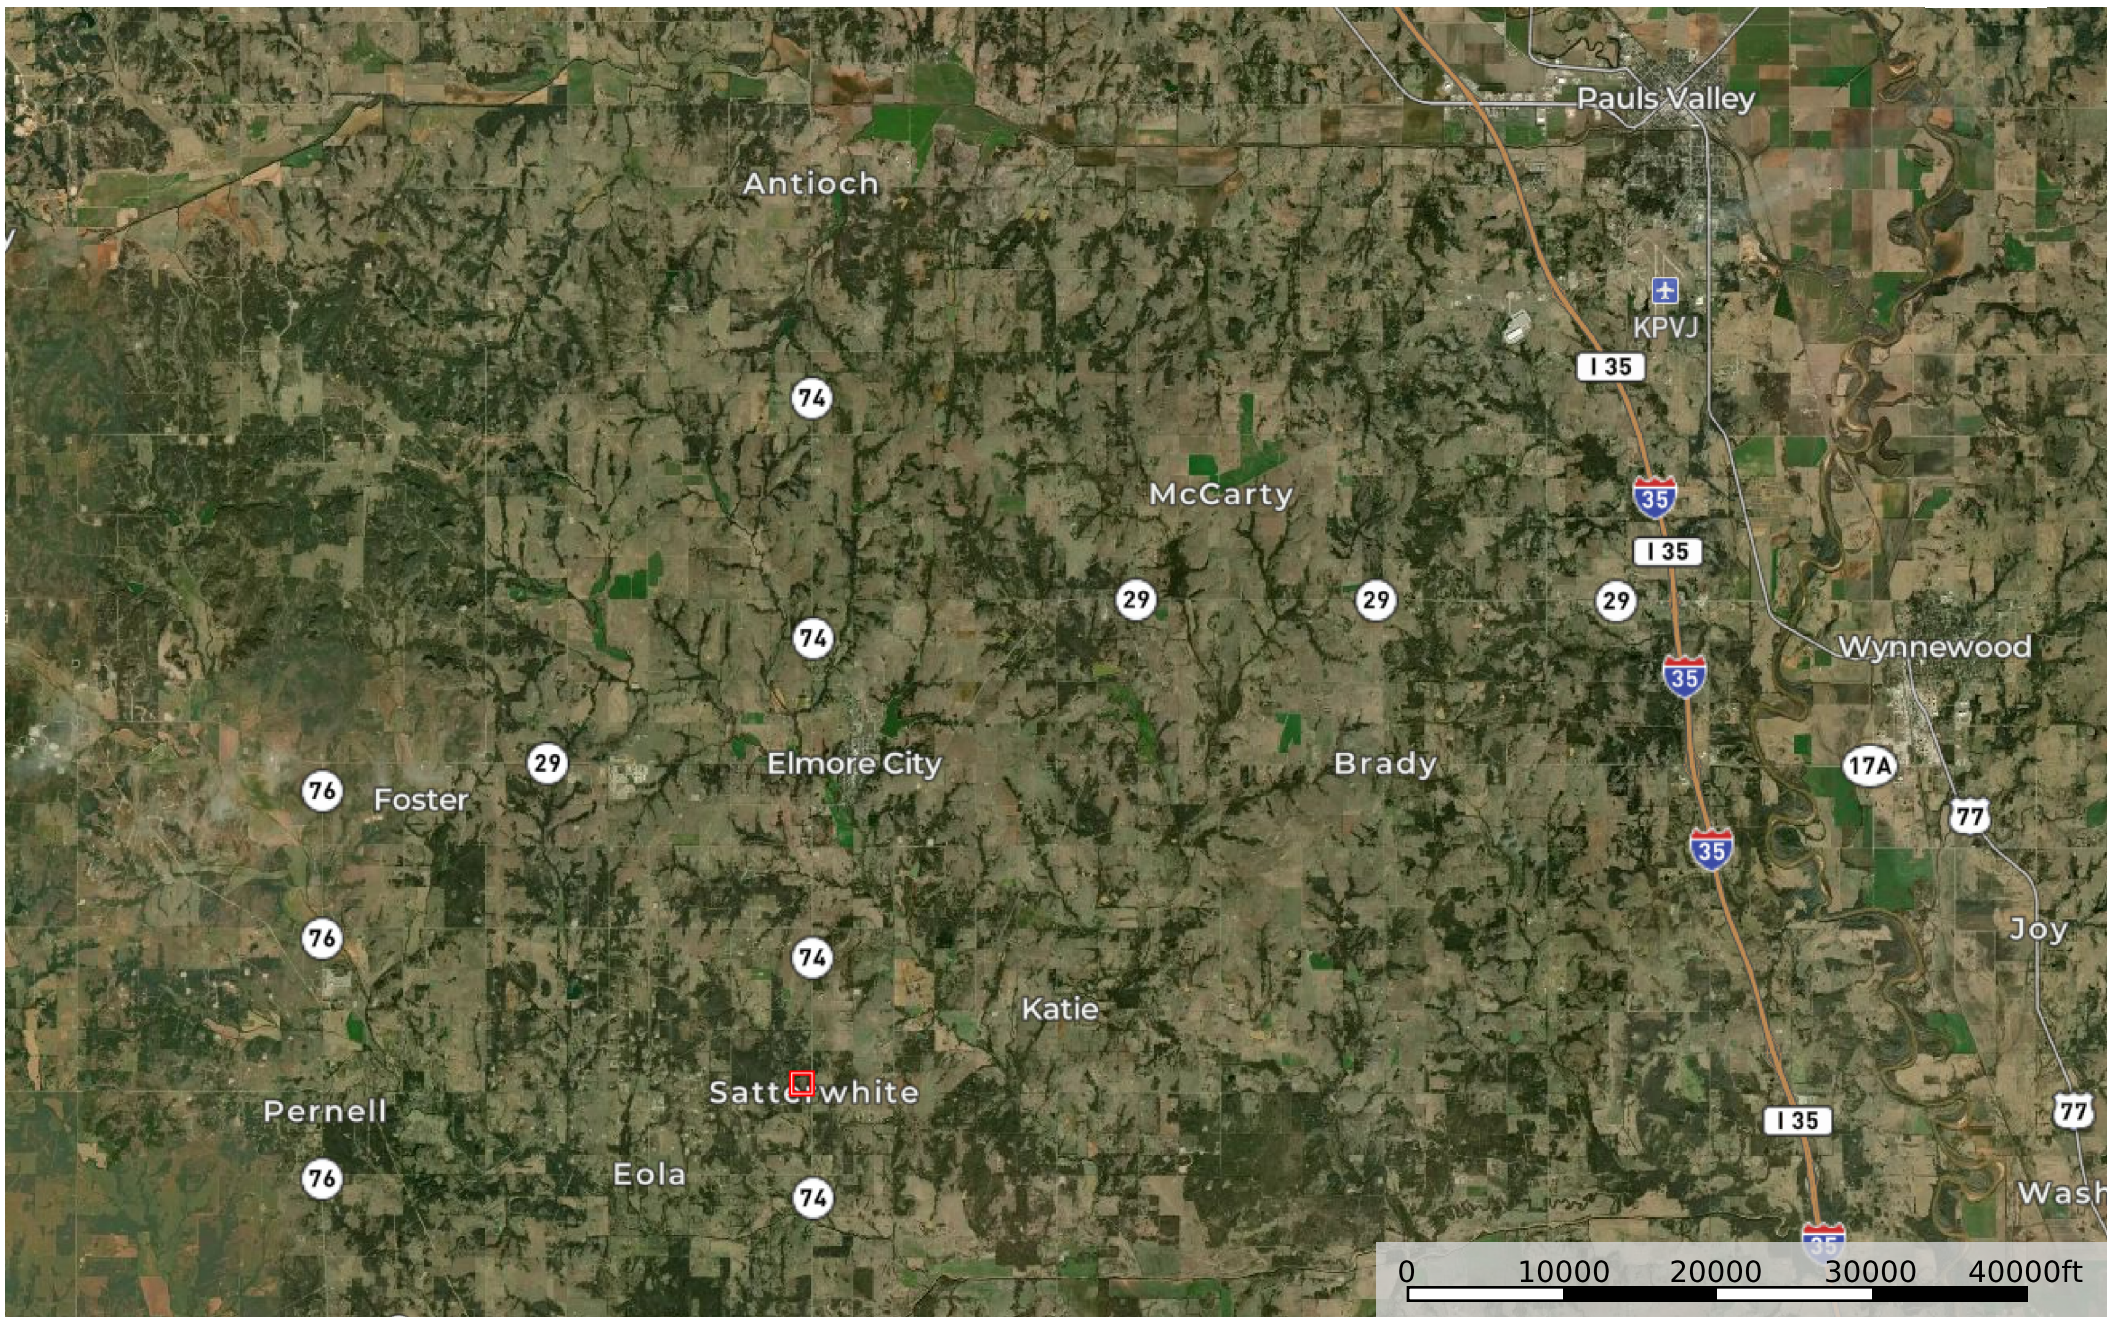

Satterwhite Lake 40
Garvin County, Oklahoma, 40 AC +/-

 Boundary